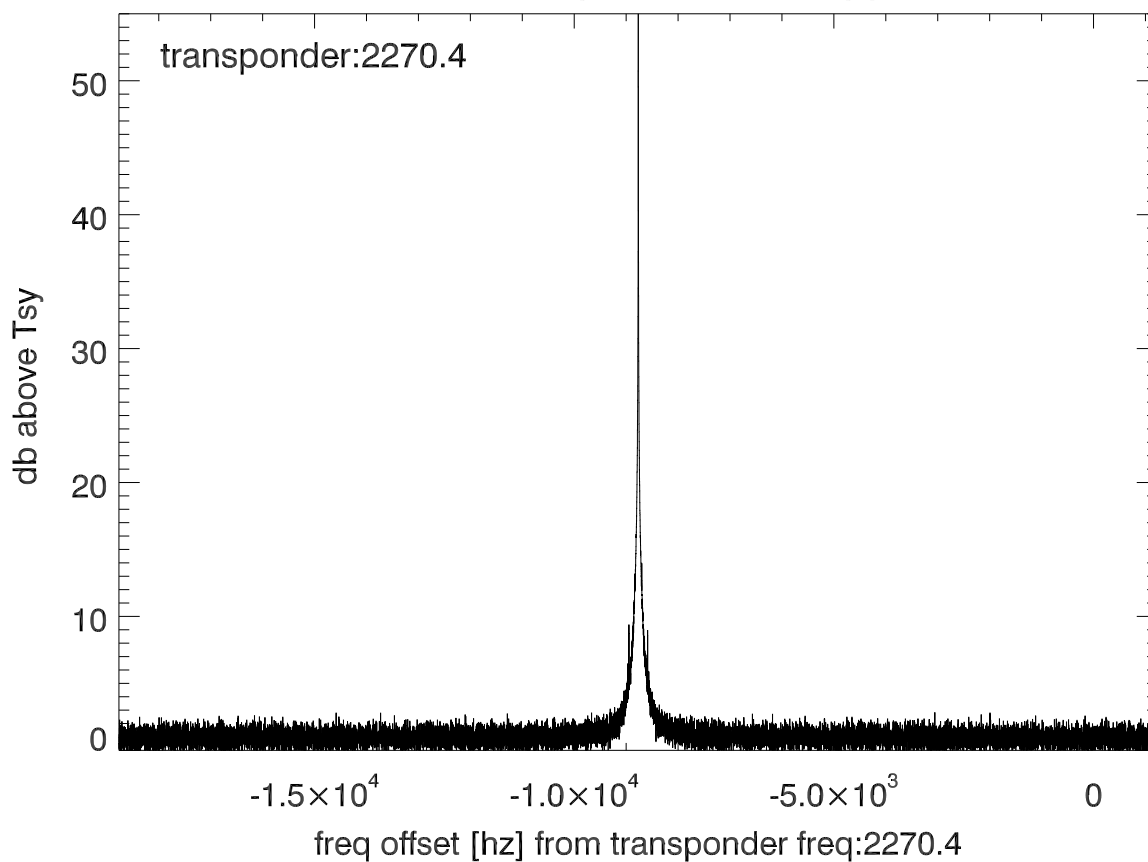

isee3 140620:193518 (UTC). overplot spectra from 51 sec run. PoIA

isee3 140620:193518 (UTC) spectra after doppler correction. PoIA

isee3 140620:193518 (UTC) spectra after doppler correction. PoIB