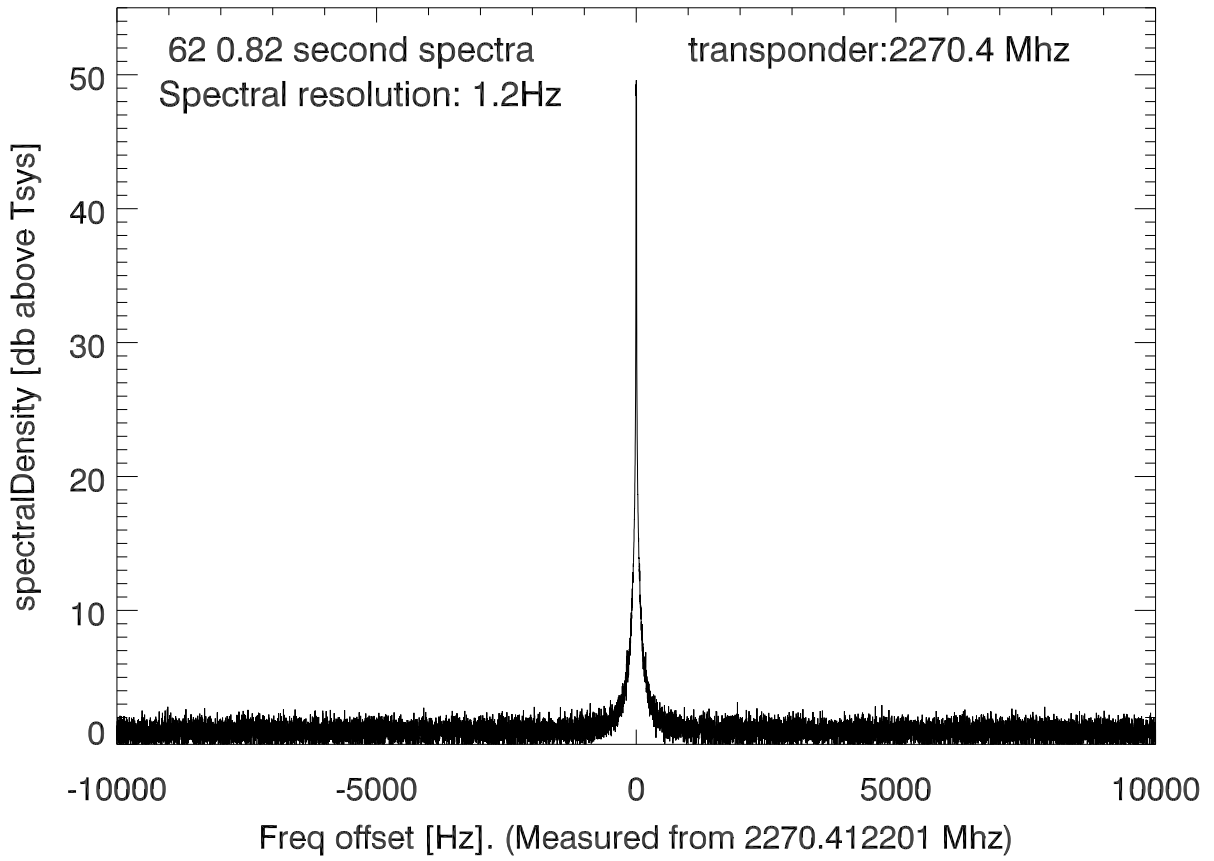

isee3 140620:193518 (UTC). overplot spectra from 51 sec run. PoIA

isee3 140620:193518 (UTC) spectra after doppler correction. PoIA

isee3 140620:193518 (UTC) spectra after doppler correction. PoIB