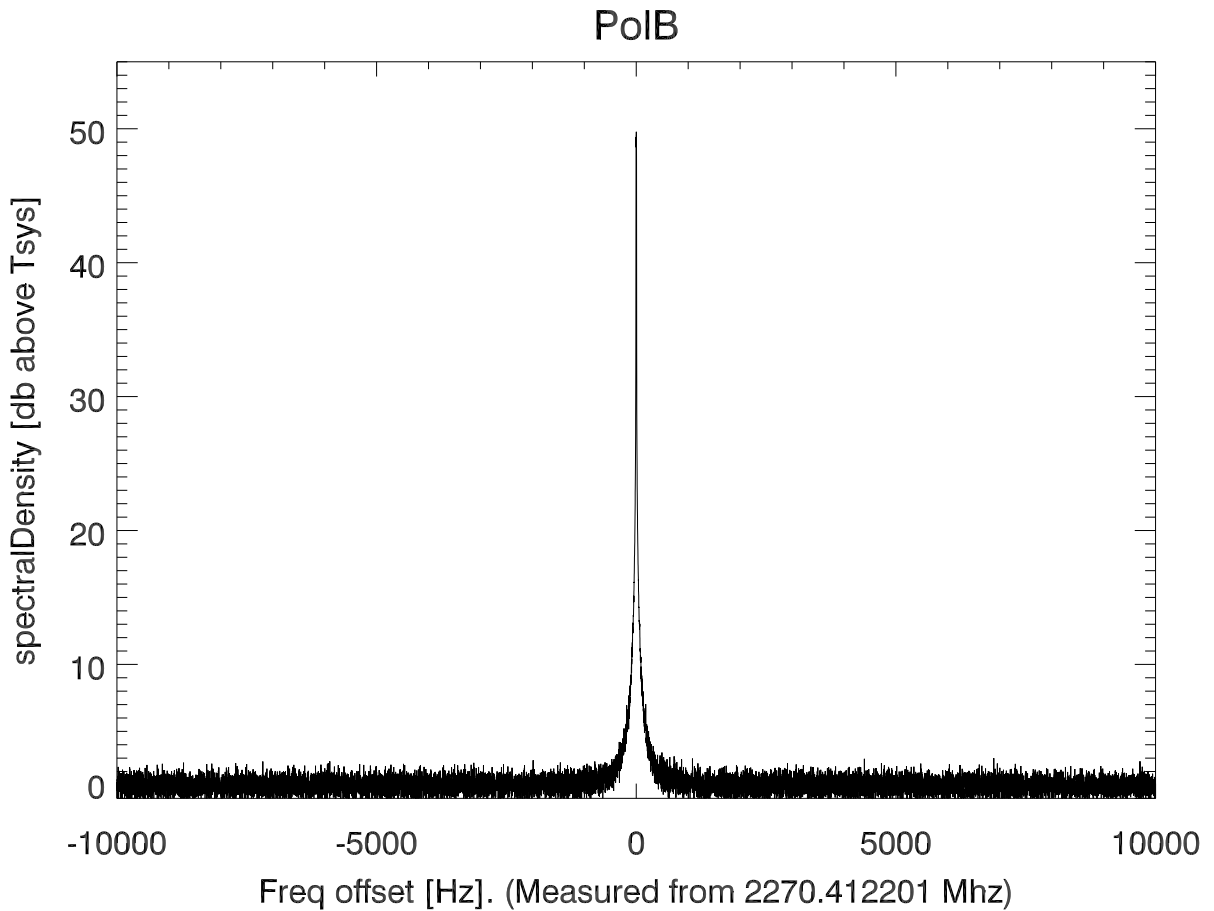

isee3 140620:193518 (UTC). overplot spectra from 51 sec run. PoIA

isee3 140620:193518 (UTC) spectra after doppler correction. PoIA

isee3 140620:193518 (UTC) spectra after doppler correction. PoIB