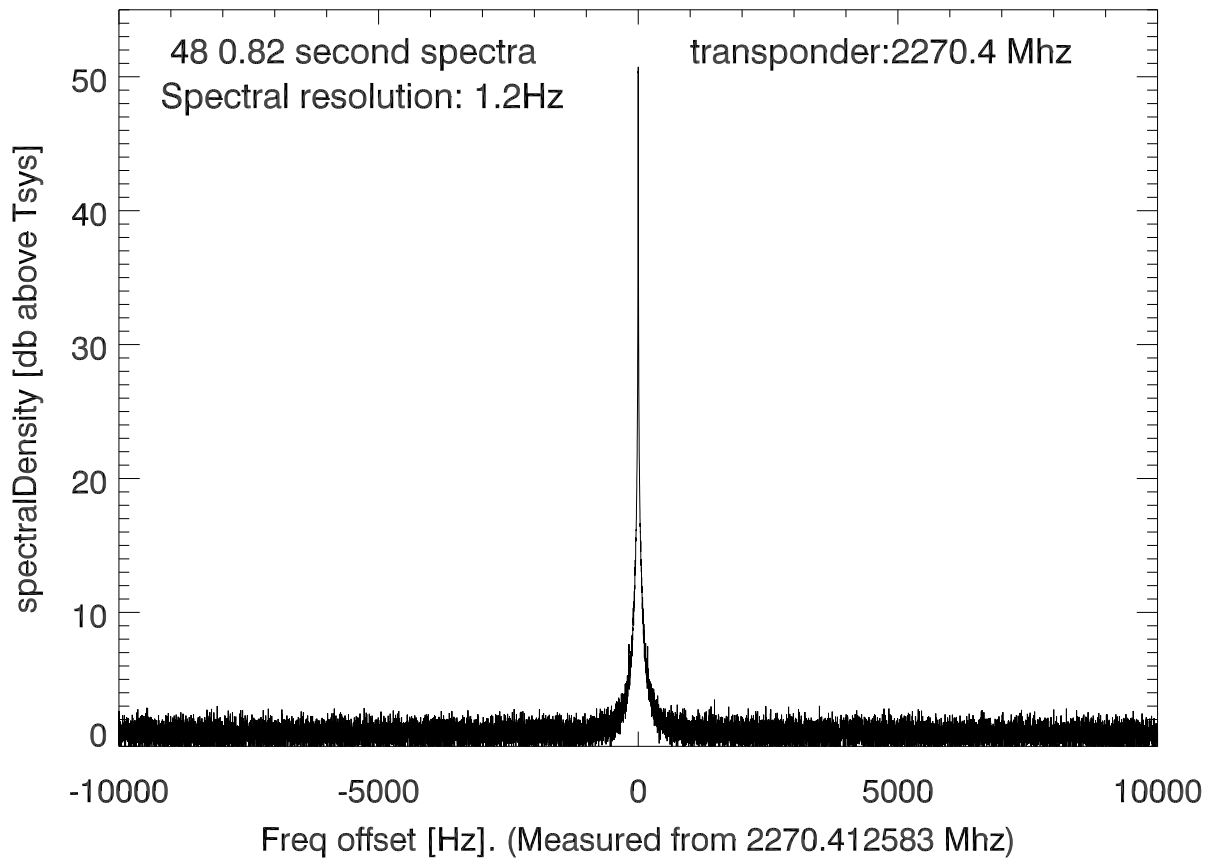

isee3 140620:190752 (UTC). overplot spectra from 39 sec run. PoIA

isee3 140620:190752 (UTC) spectra after doppler correction. PoIA

isee3 140620:190752 (UTC) spectra after doppler correction. PoIB