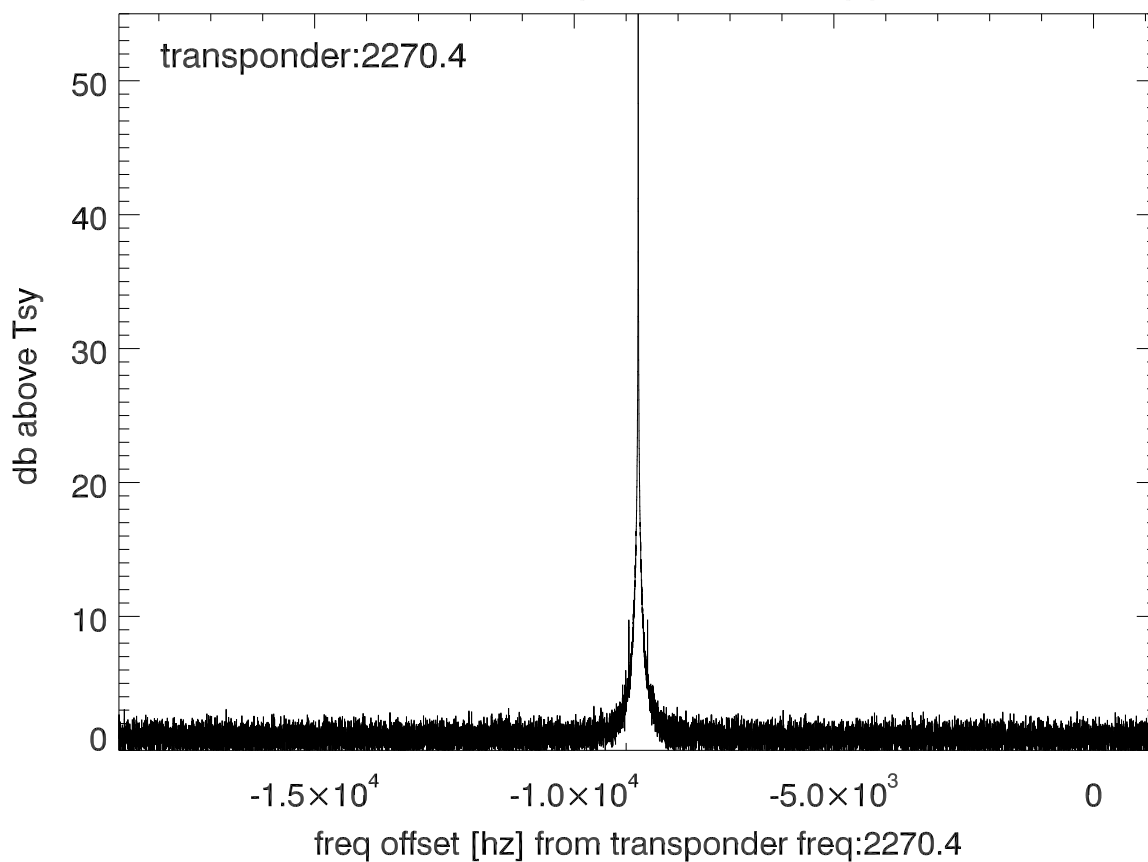

isee3 140620:190752 (UTC). overplot spectra from 39 sec run. PoIA

isee3 140620:190752 (UTC) spectra after doppler correction. PoIA

isee3 140620:190752 (UTC) spectra after doppler correction. PoIB