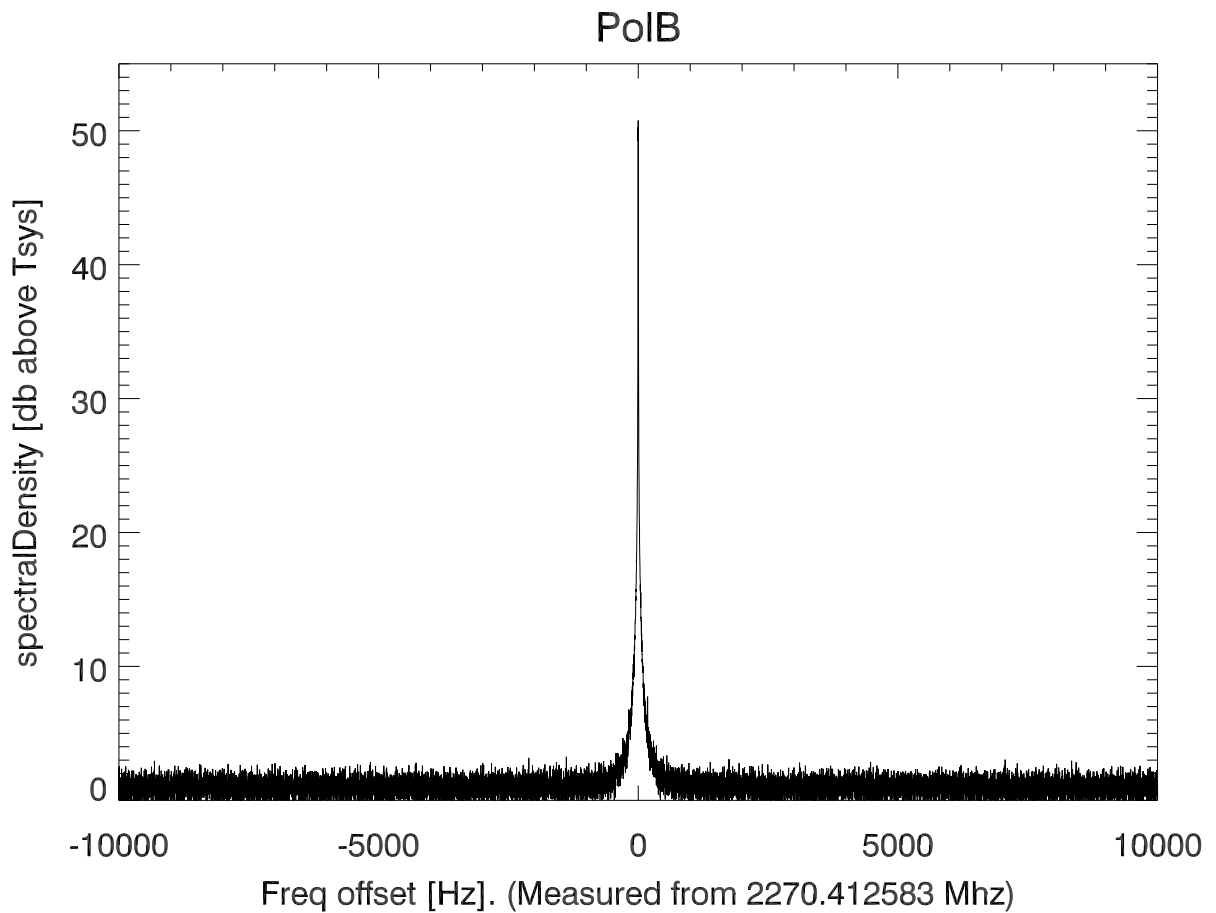

isee3 140620:190752 (UTC). overplot spectra from 39 sec run. PoIA

isee3 140620:190752 (UTC) spectra after doppler correction. PoIA

isee3 140620:190752 (UTC) spectra after doppler correction. PoIB