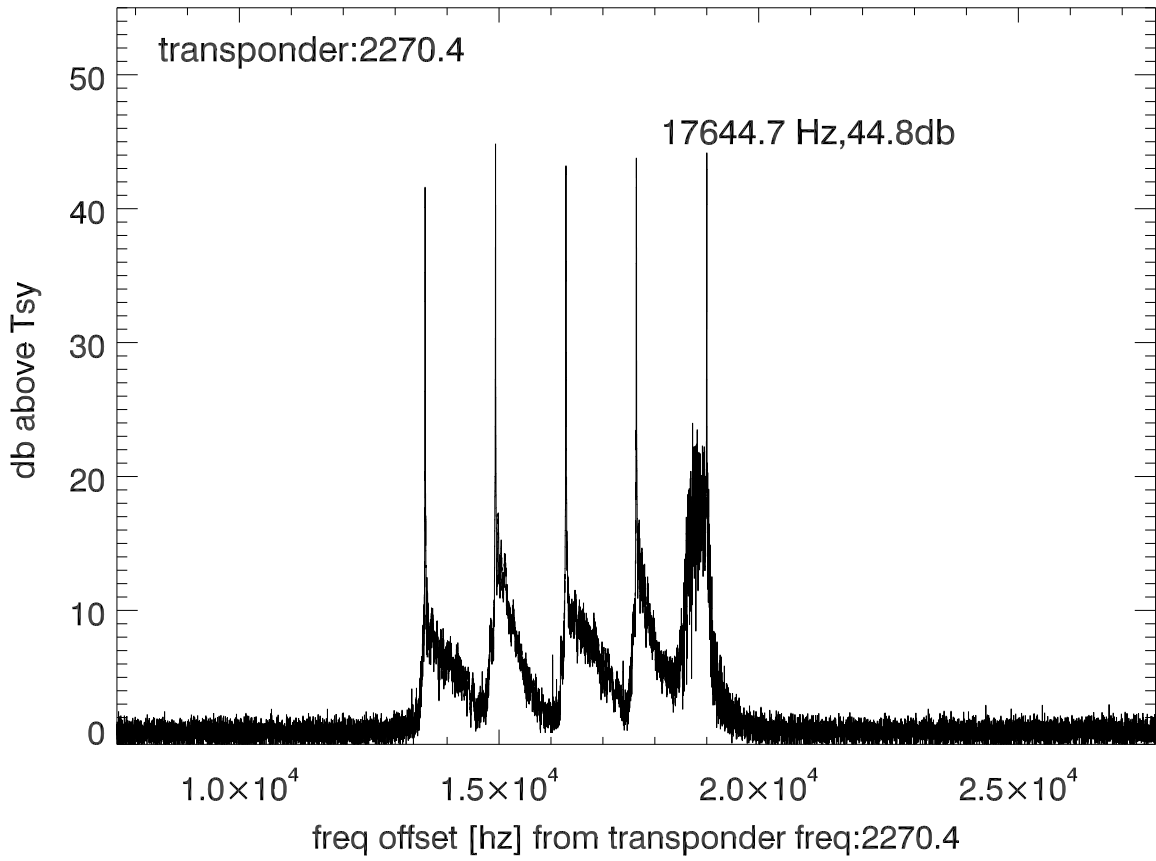

isee3 140620:184659 (UTC). overplot spectra from 55 sec run. PoIA

PoIB

isee3 140620:184659 (UTC) spectra after doppler correction. PoIA

isee3 140620:184659 (UTC) spectra after doppler correction. PoIB