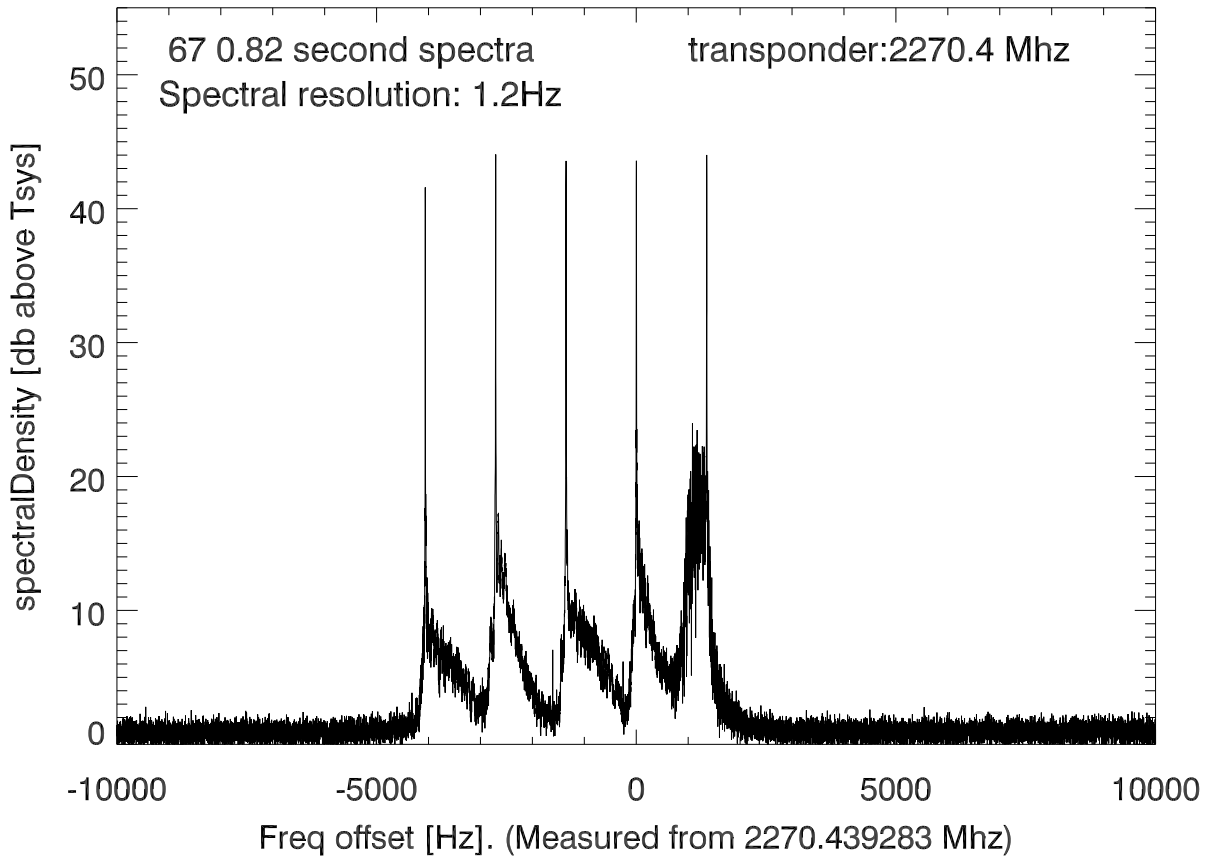

isee3 140620:184659 (UTC). overplot spectra from 55 sec run. PoIA

PoIB

isee3 140620:184659 (UTC) spectra after doppler correction. PoIA

isee3 140620:184659 (UTC) spectra after doppler correction. PoIB