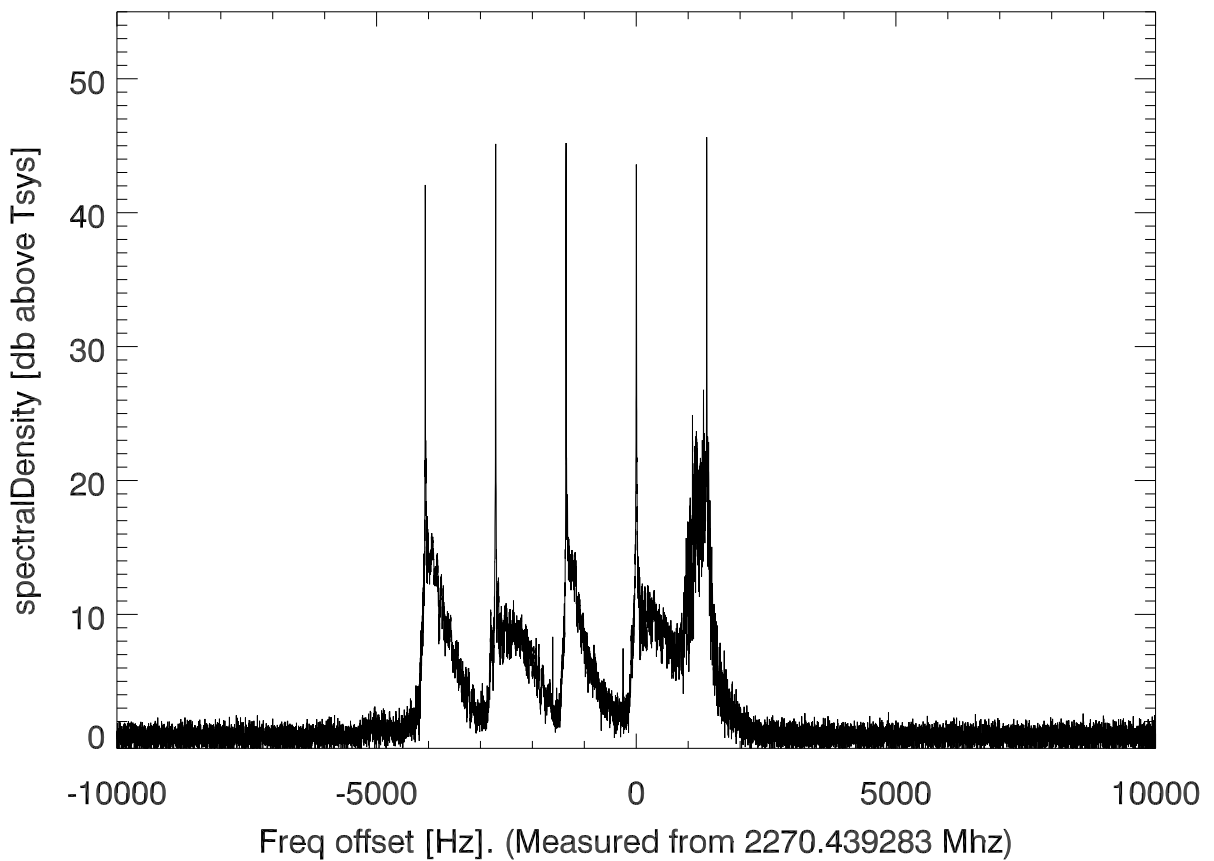

isee3 140620:184659 (UTC). overplot spectra from 55 sec run. PoIA

PoIB

isee3 140620:184659 (UTC) spectra after doppler correction. PoIA

isee3 140620:184659 (UTC) spectra after doppler correction. PoIB