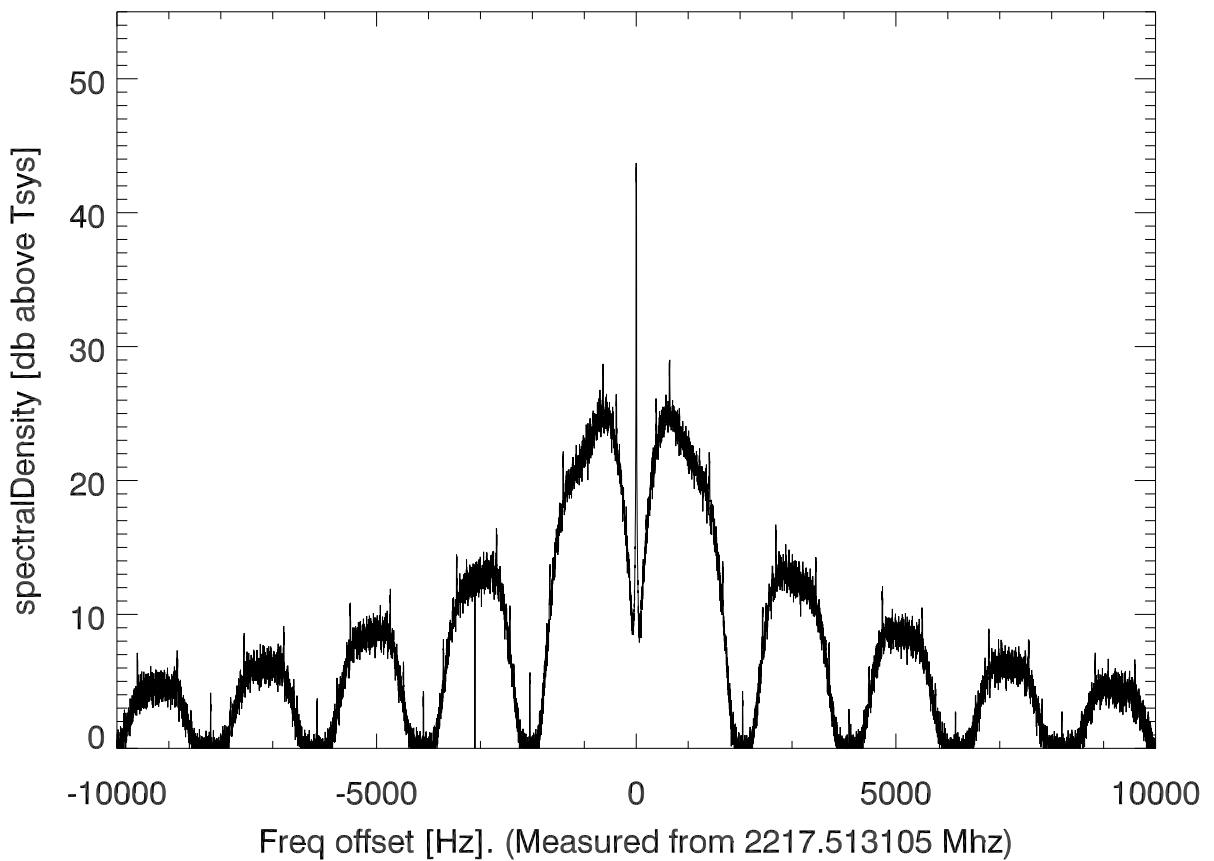

isee3 140620:194359 (UTC). overplot spectra from 46 sec run. PoIA

PoIB

isee3 140620:194359 (UTC) spectra after doppler correction. PoIA

isee3 140620:194359 (UTC) spectra after doppler correction. PoIB