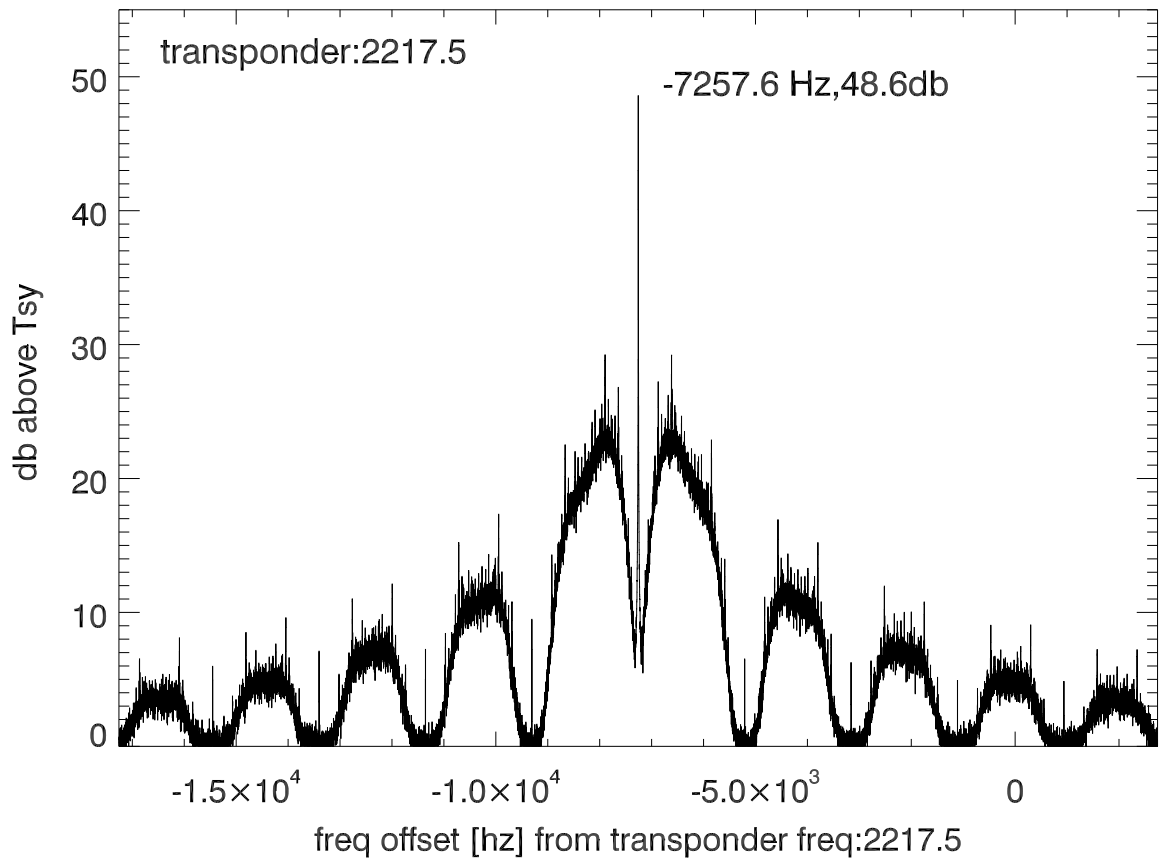

isee3 140620:194359 (UTC). overplot spectra from 46 sec run. PoIA

PoIB

isee3 140620:194359 (UTC) spectra after doppler correction. PoIA

isee3 140620:194359 (UTC) spectra after doppler correction. PoIB