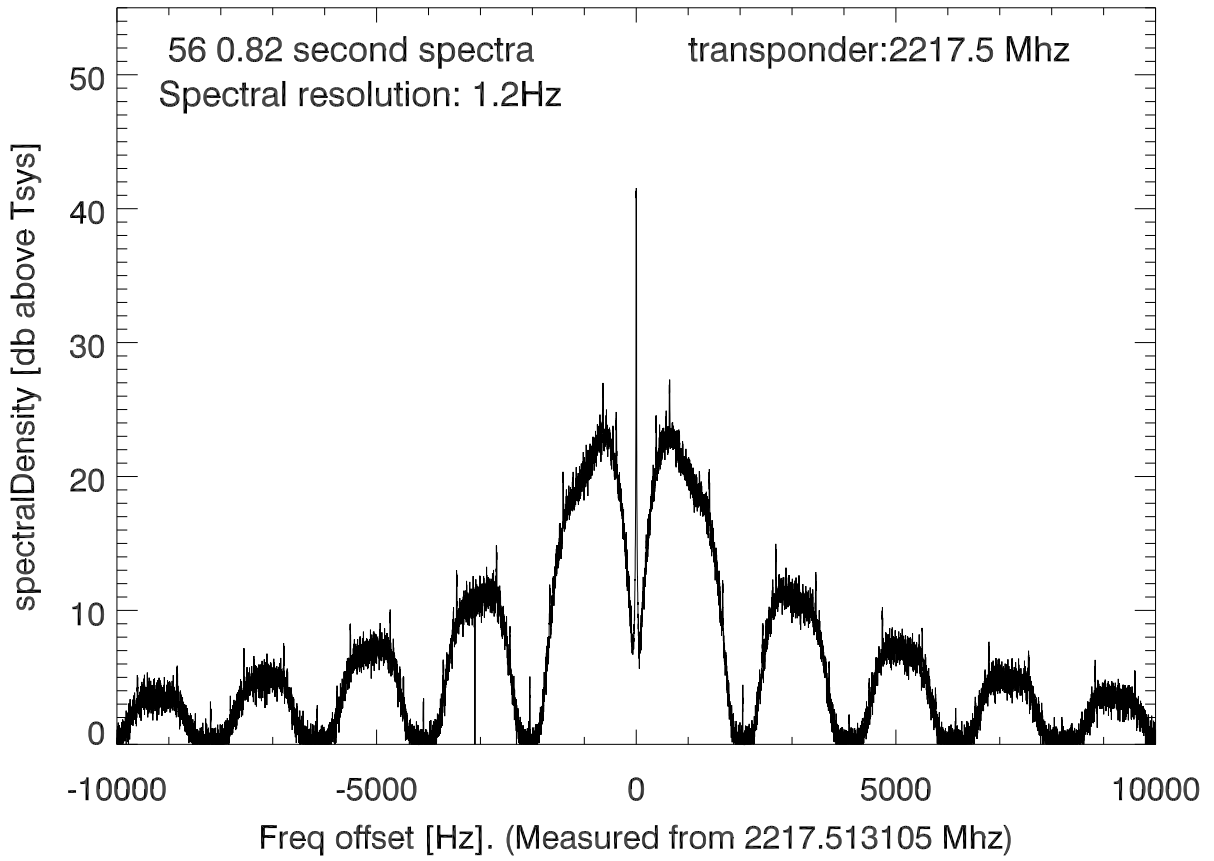

isee3 140620:194359 (UTC). overplot spectra from 46 sec run. PoIA

PoIB

isee3 140620:194359 (UTC) spectra after doppler correction. PoIA

isee3 140620:194359 (UTC) spectra after doppler correction. PoIB