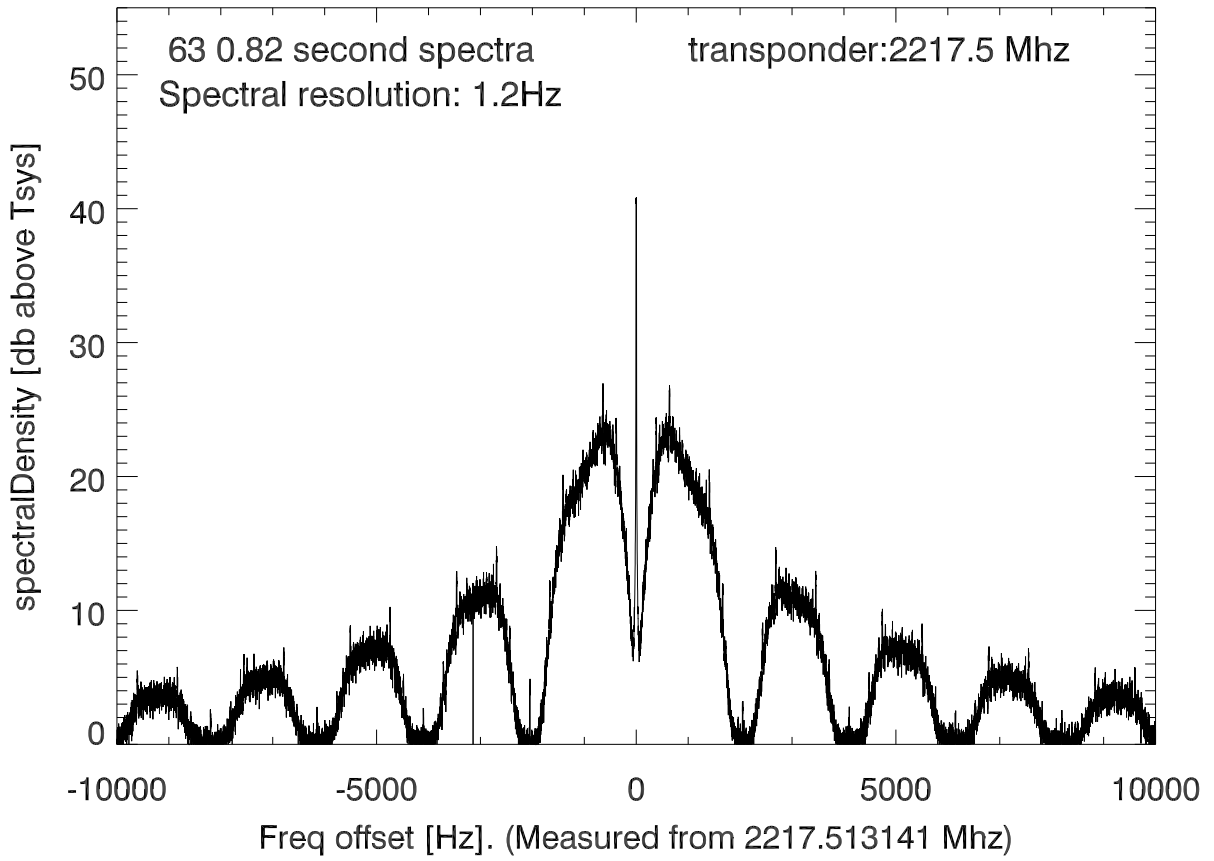

isee3 140620:194120 (UTC). overplot spectra from 52 sec run. PoIA

PoIB

isee3 140620:194120 (UTC) spectra after doppler correction. PoIA

isee3 140620:194120 (UTC) spectra after doppler correction. PoIB