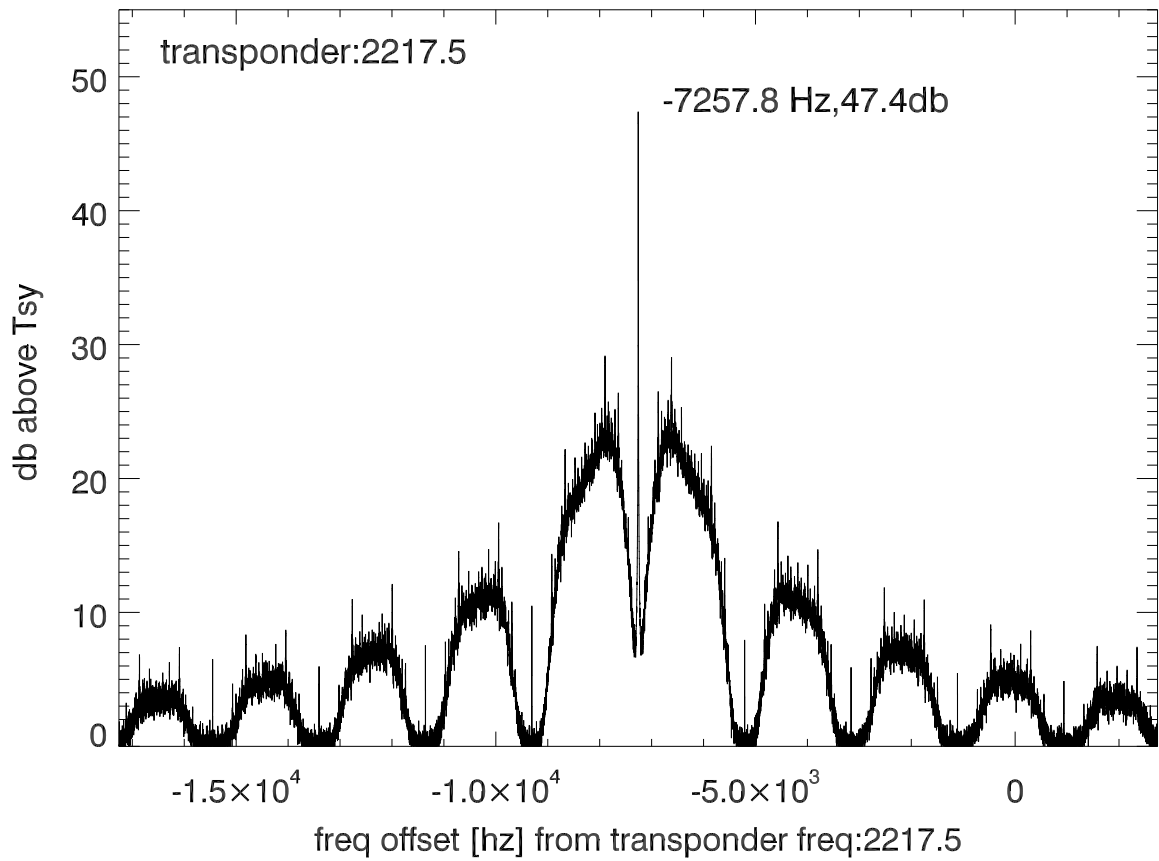

isee3 140620:194120 (UTC). overplot spectra from 52 sec run. PoIA

PoIB

isee3 140620:194120 (UTC) spectra after doppler correction. PoIA

isee3 140620:194120 (UTC) spectra after doppler correction. PoIB