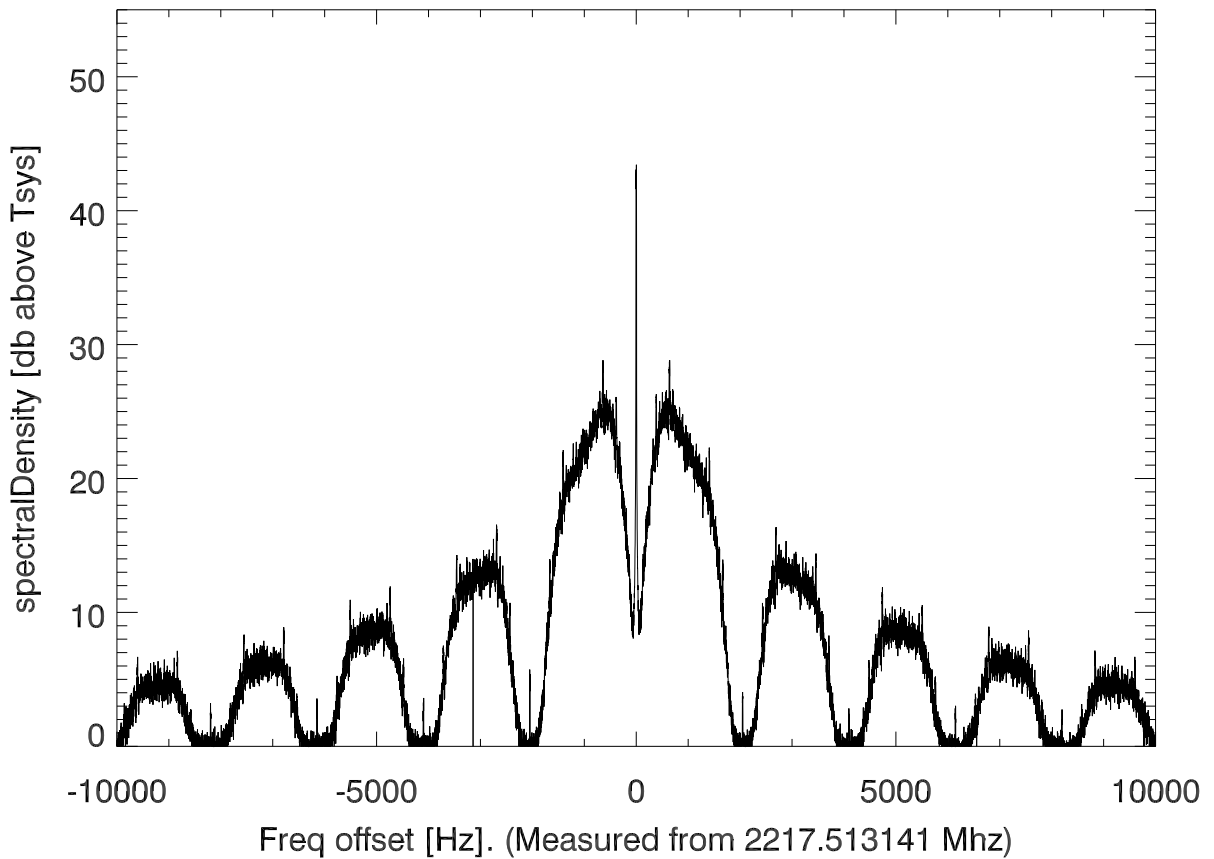

isee3 140620:194120 (UTC). overplot spectra from 52 sec run. PoIA

PoIB

isee3 140620:194120 (UTC) spectra after doppler correction. PoIA

isee3 140620:194120 (UTC) spectra after doppler correction. PoIB