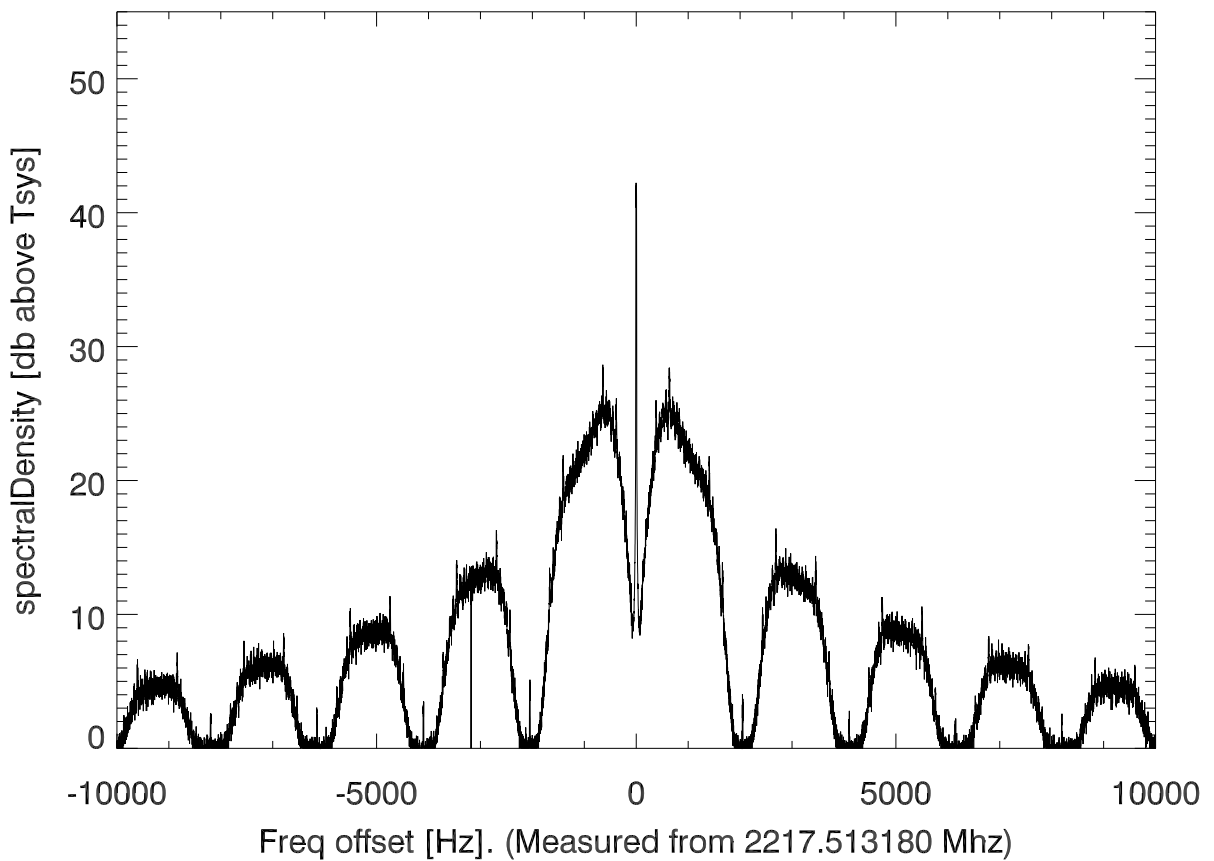

isee3 140620:193818 (UTC). overplot spectra from 68 sec run. PoIA

PoIB

isee3 140620:193818 (UTC) spectra after doppler correction. PoIA

isee3 140620:193818 (UTC) spectra after doppler correction. PoIB