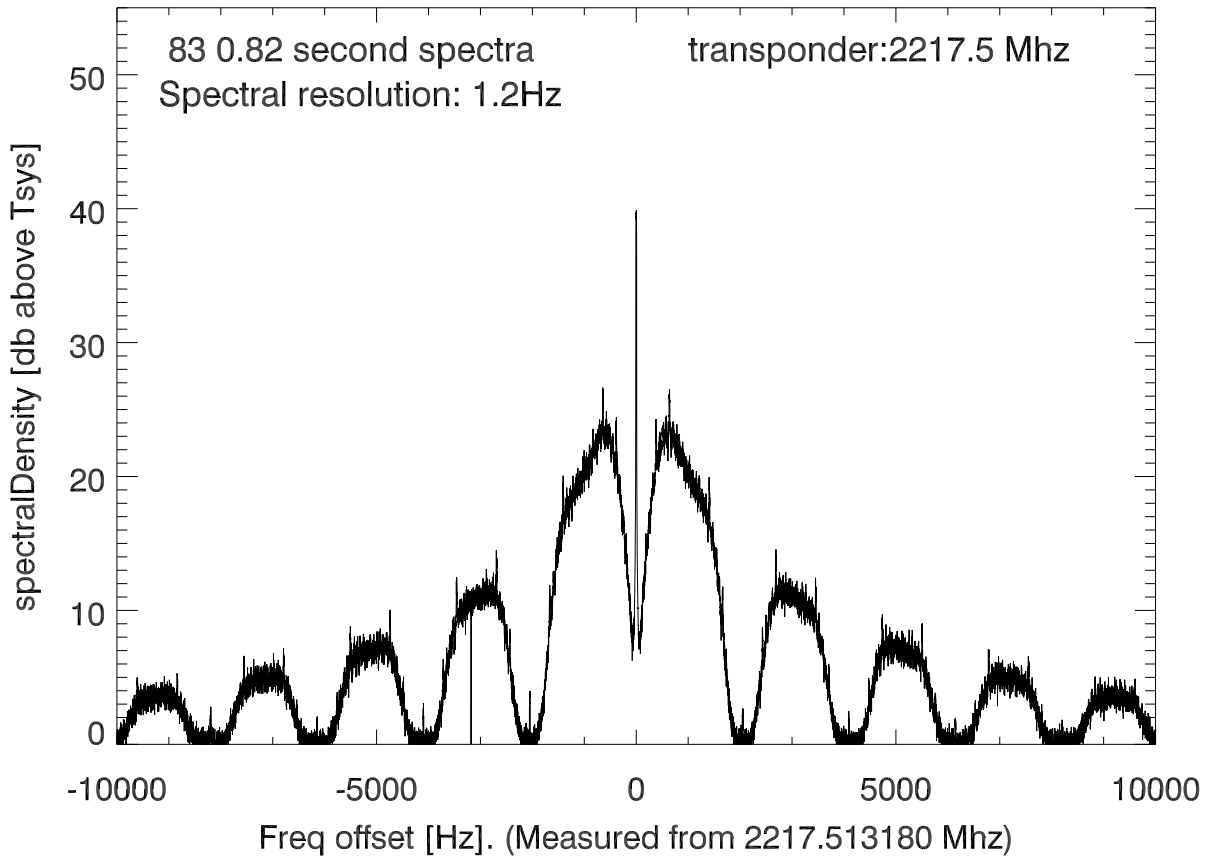

isee3 140620:193818 (UTC). overplot spectra from 68 sec run. PoIA

PoIB

isee3 140620:193818 (UTC) spectra after doppler correction. PoIA

isee3 140620:193818 (UTC) spectra after doppler correction. PoIB