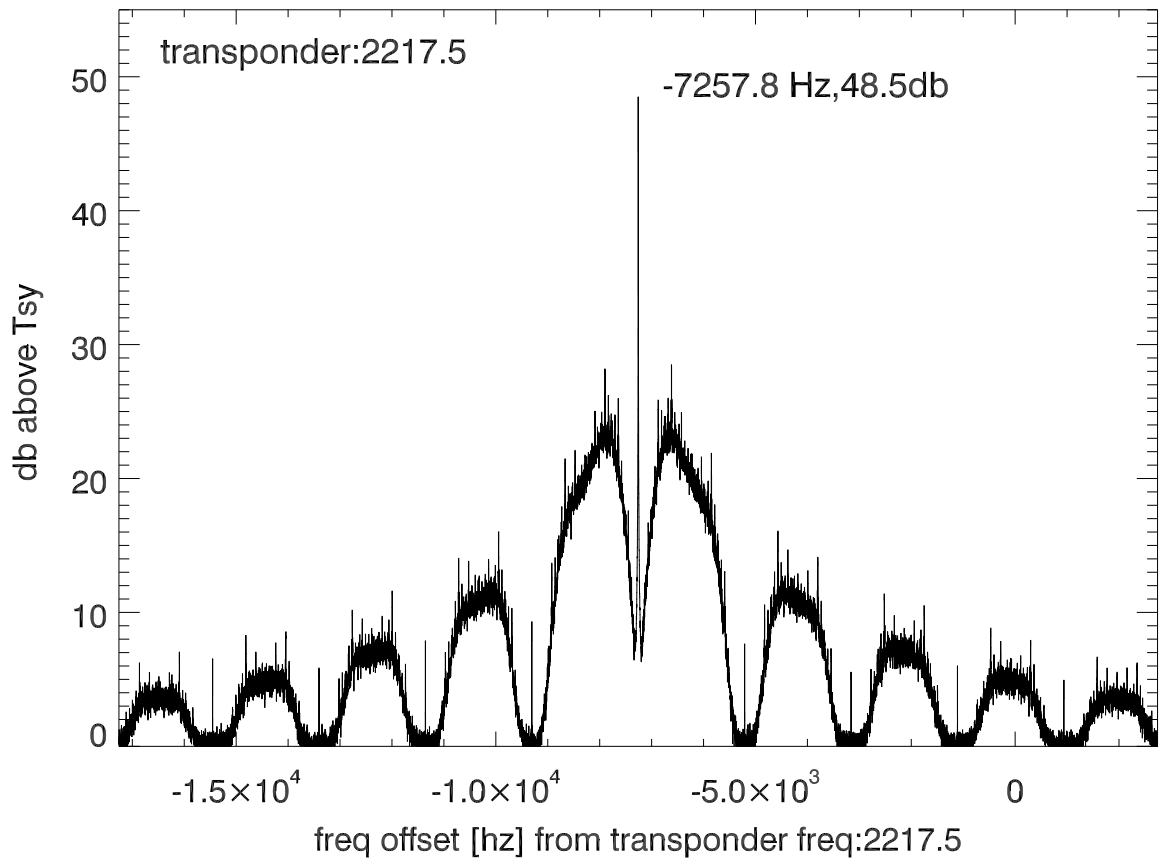

isee3 140620:193818 (UTC). overplot spectra from 68 sec run. PoIA

PoIB

isee3 140620:193818 (UTC) spectra after doppler correction. PoIA

isee3 140620:193818 (UTC) spectra after doppler correction. PoIB