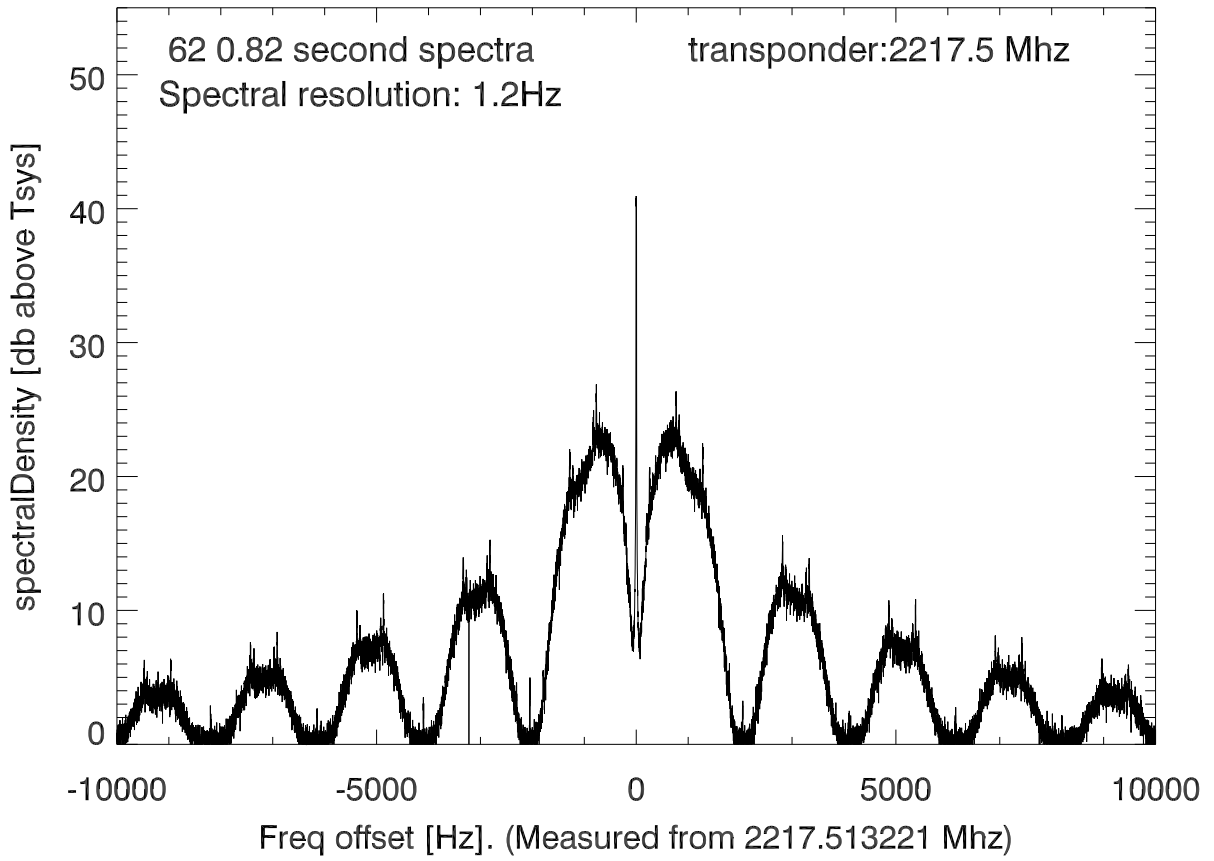

isee3 140620:193518 (UTC). overplot spectra from 51 sec run. PoIA

PoIB

isee3 140620:193518 (UTC) spectra after doppler correction. PoIA

isee3 140620:193518 (UTC) spectra after doppler correction. PoIB