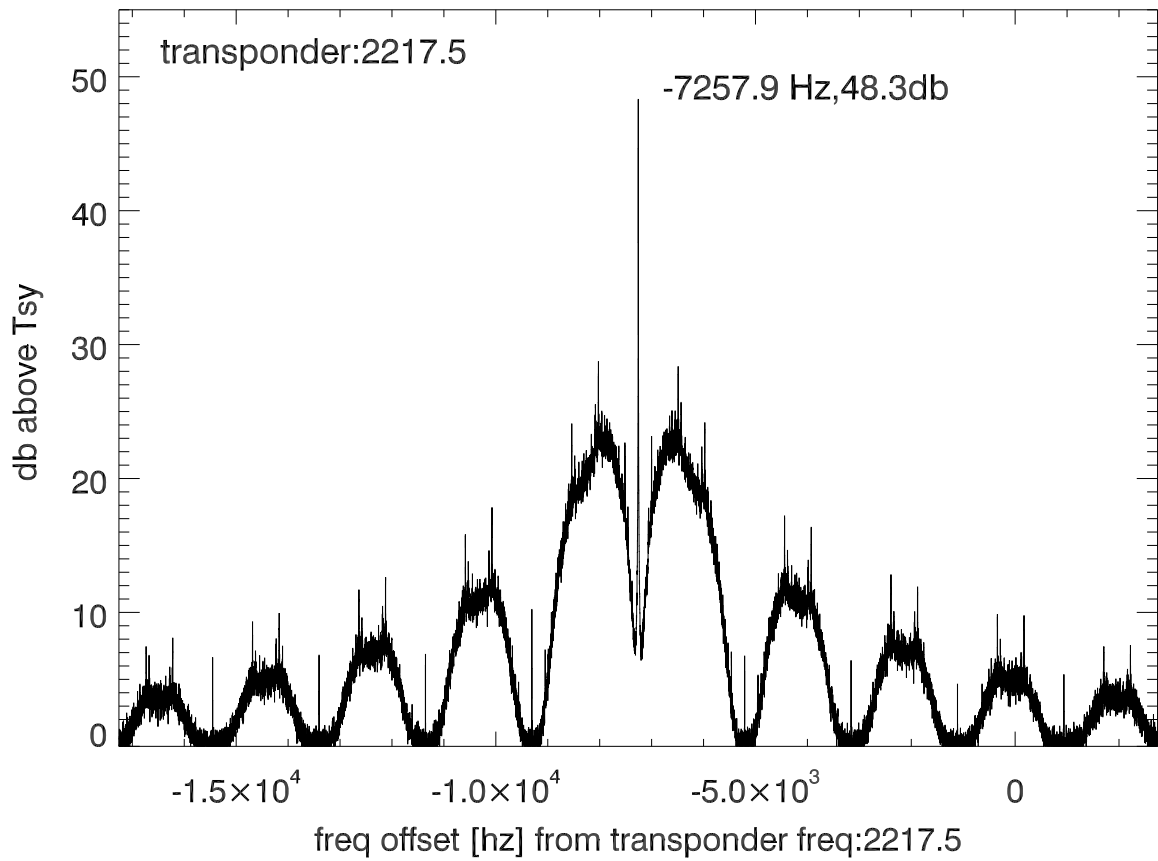

isee3 140620:193518 (UTC). overplot spectra from 51 sec run. PoIA

PoIB

isee3 140620:193518 (UTC) spectra after doppler correction. PoIA

isee3 140620:193518 (UTC) spectra after doppler correction. PoIB