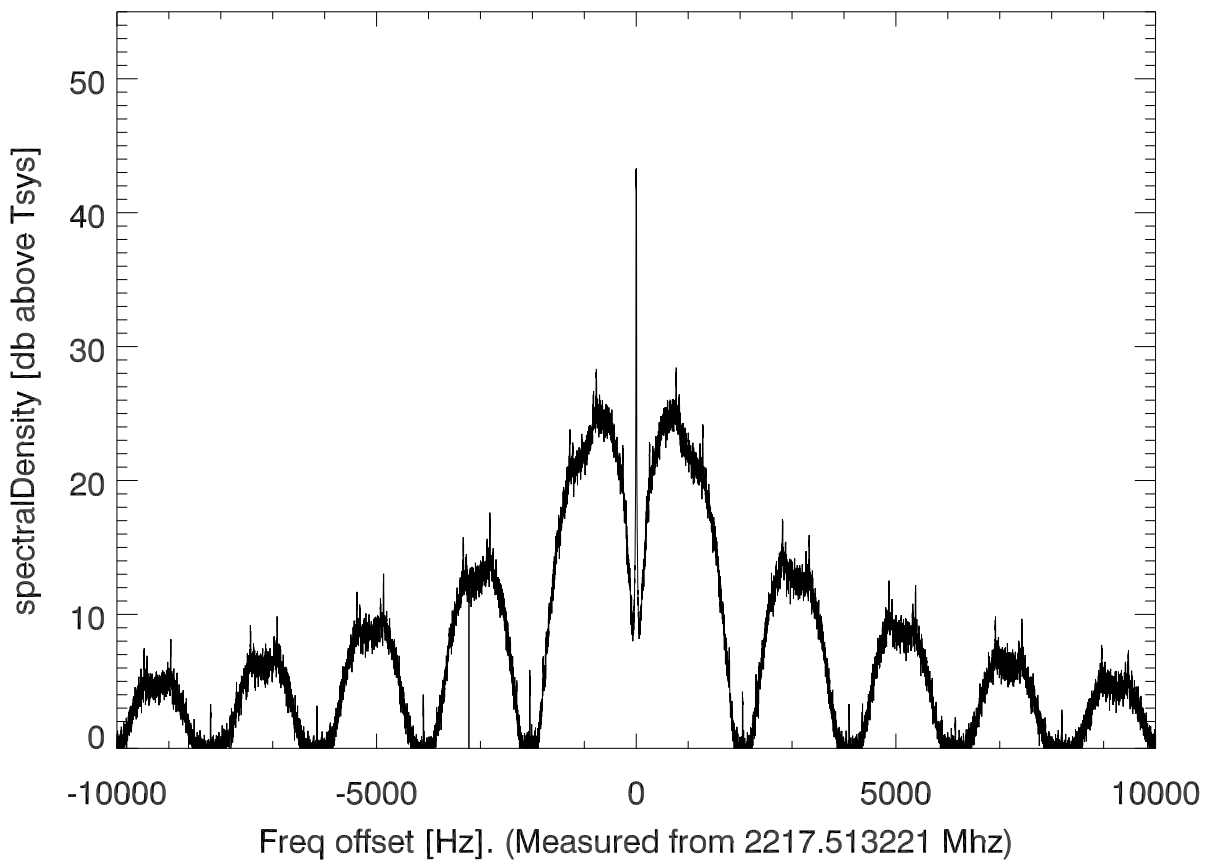

isee3 140620:193518 (UTC). overplot spectra from 51 sec run. PoIA

PoIB

isee3 140620:193518 (UTC) spectra after doppler correction. PoIA

isee3 140620:193518 (UTC) spectra after doppler correction. PoIB