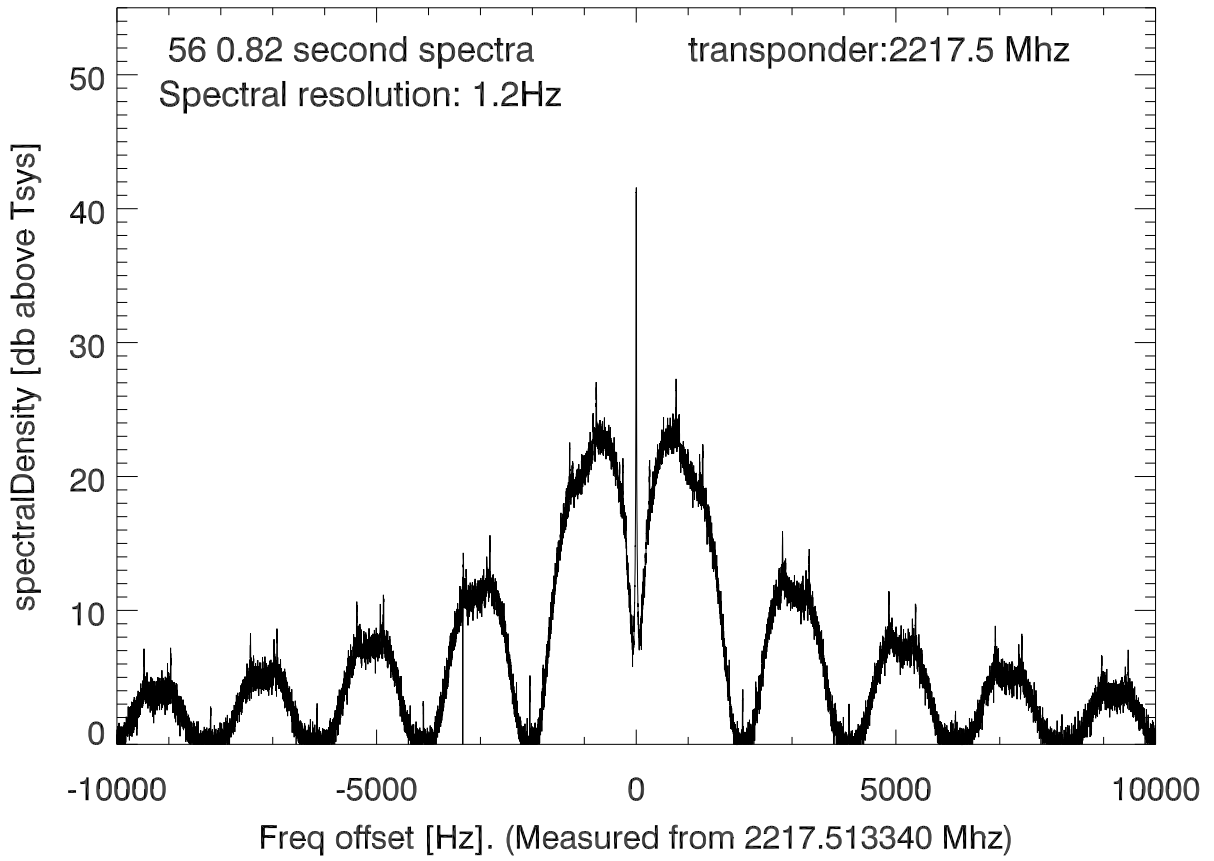

isee3 140620:192637 (UTC). overplot spectra from 46 sec run. PoIA

PoIB

isee3 140620:192637 (UTC) spectra after doppler correction. PoIA

isee3 140620:192637 (UTC) spectra after doppler correction. PoIB