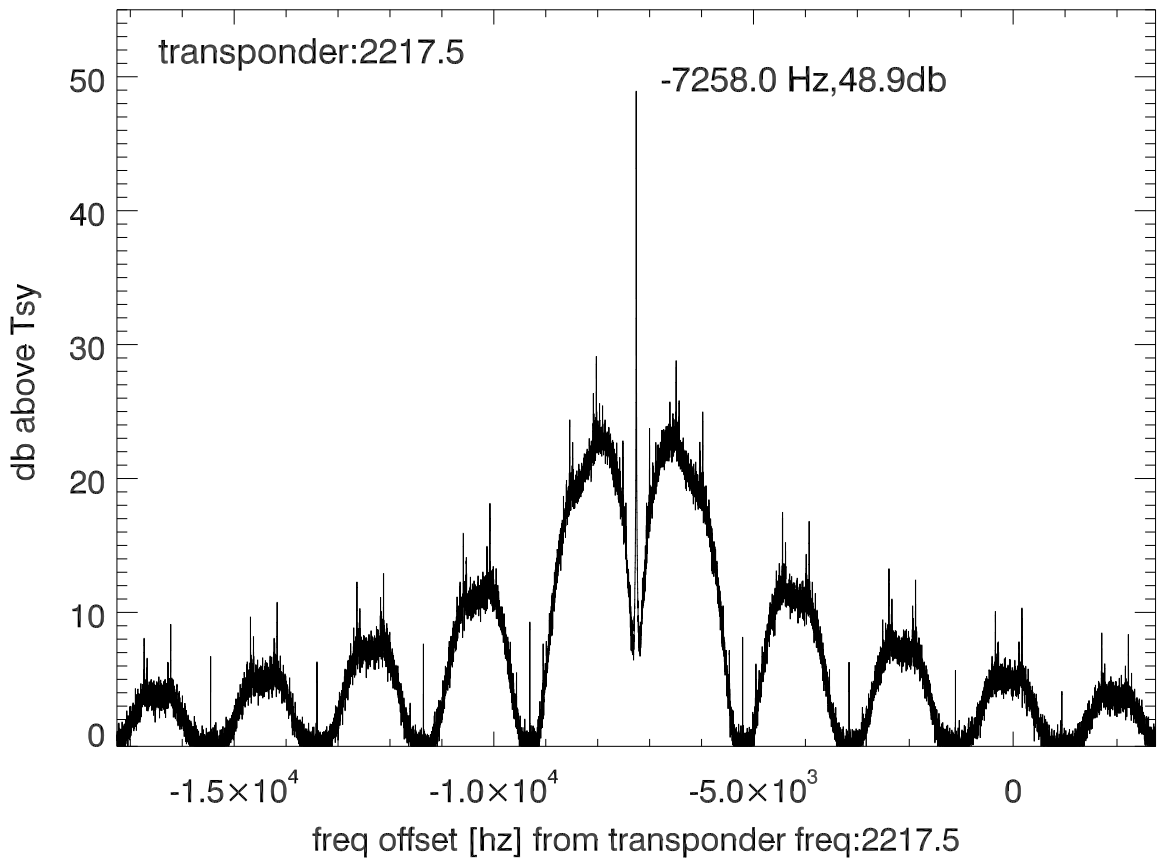

isee3 140620:192637 (UTC). overplot spectra from 46 sec run. PoIA

PoIB

isee3 140620:192637 (UTC) spectra after doppler correction. PoIA

isee3 140620:192637 (UTC) spectra after doppler correction. PoIB