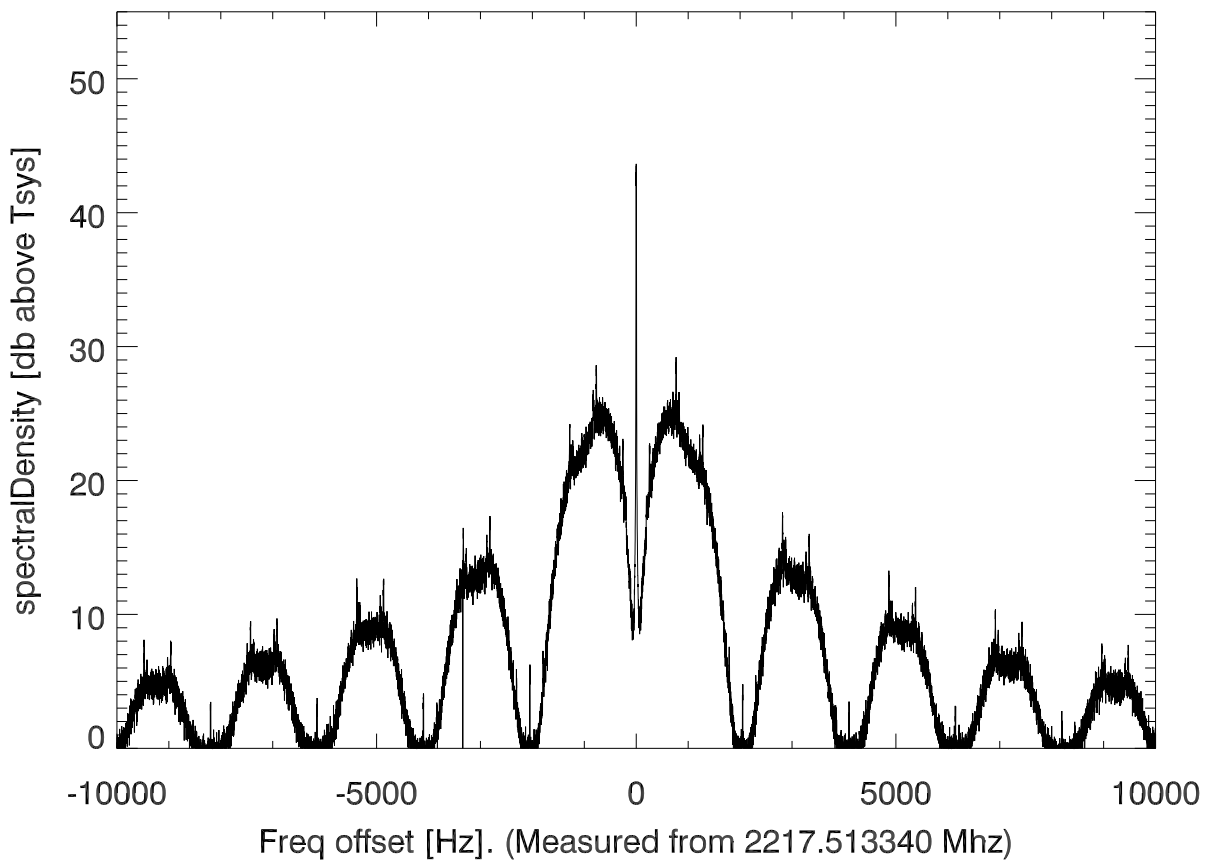

isee3 140620:192637 (UTC). overplot spectra from 46 sec run. PoIA

PoIB

isee3 140620:192637 (UTC) spectra after doppler correction. PoIA

isee3 140620:192637 (UTC) spectra after doppler correction. PoIB