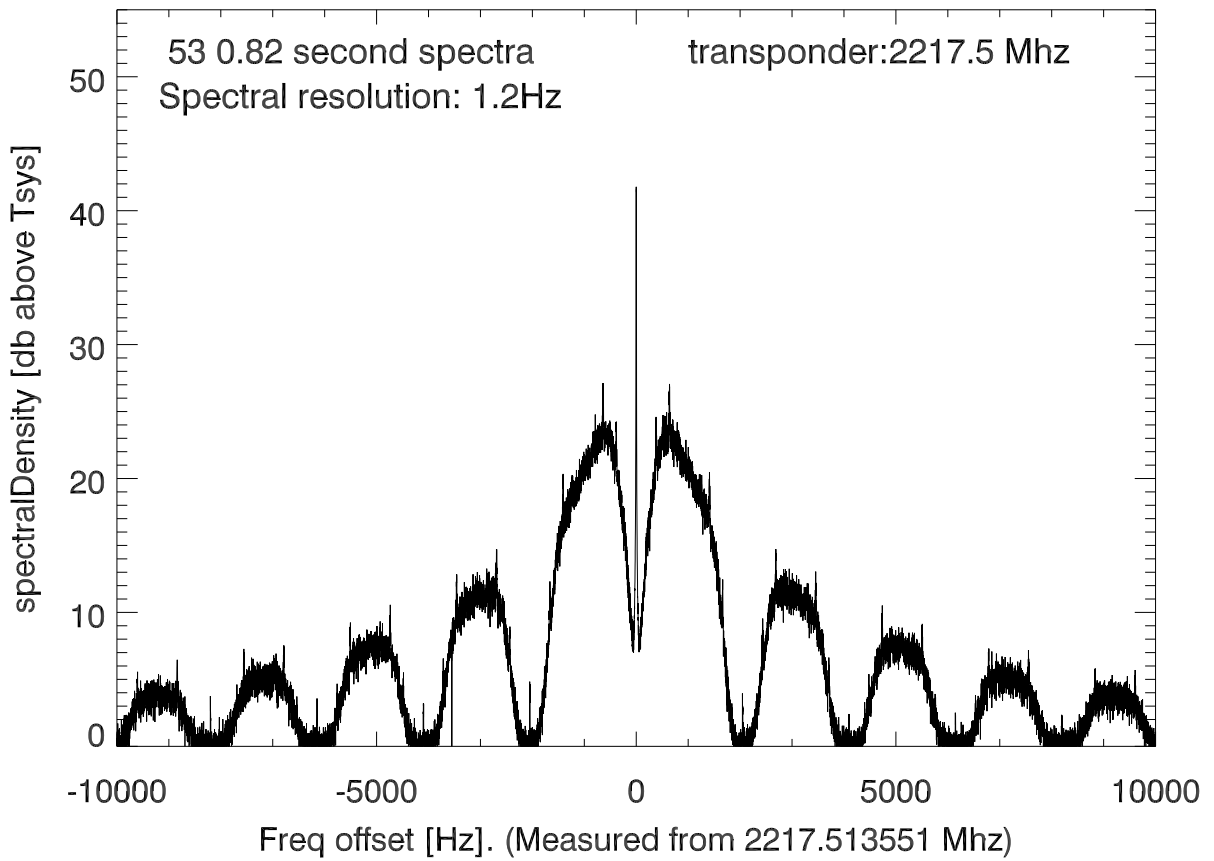

isee3 140620:191107 (UTC). overplot spectra from 43 sec run. PoIA

PoIB

isee3 140620:191107 (UTC) spectra after doppler correction. PoIA

isee3 140620:191107 (UTC) spectra after doppler correction. PoIB