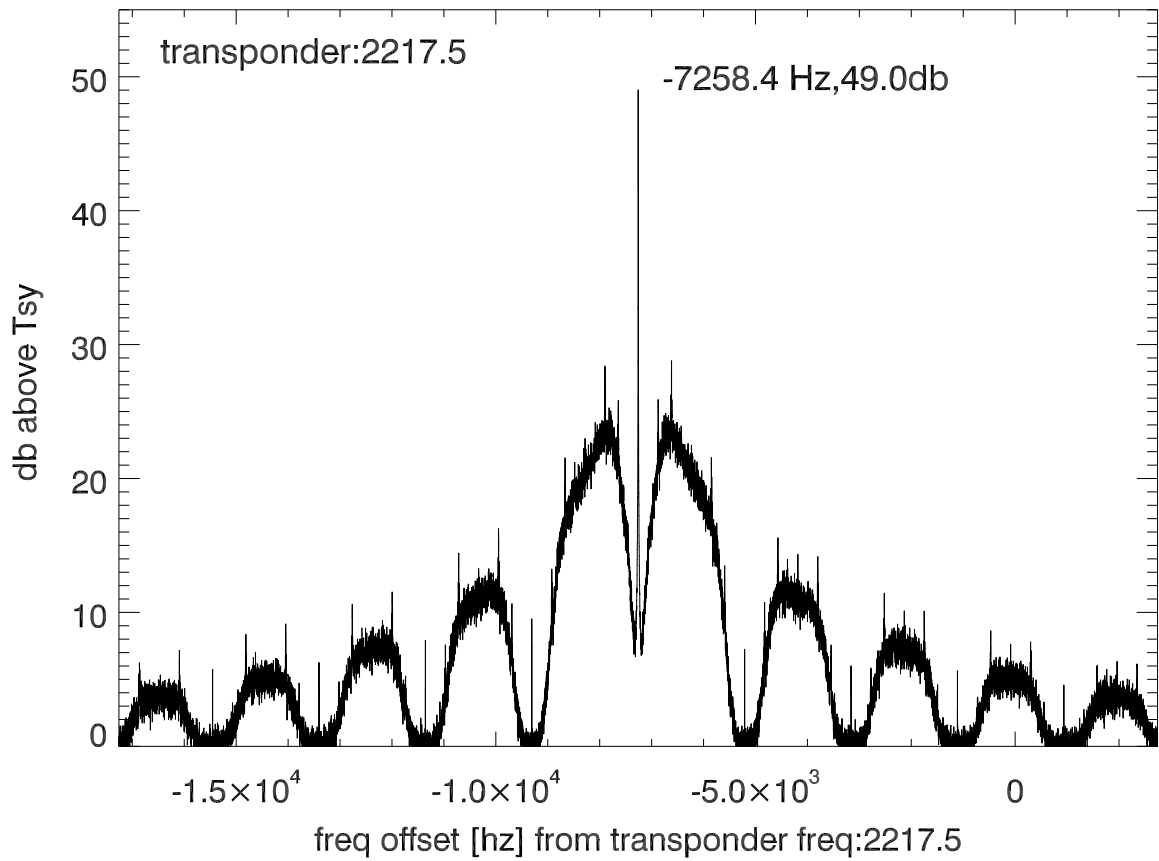

isee3 140620:191107 (UTC). overplot spectra from 43 sec run. PoIA

PoIB

isee3 140620:191107 (UTC) spectra after doppler correction. PoIA

isee3 140620:191107 (UTC) spectra after doppler correction. PoIB