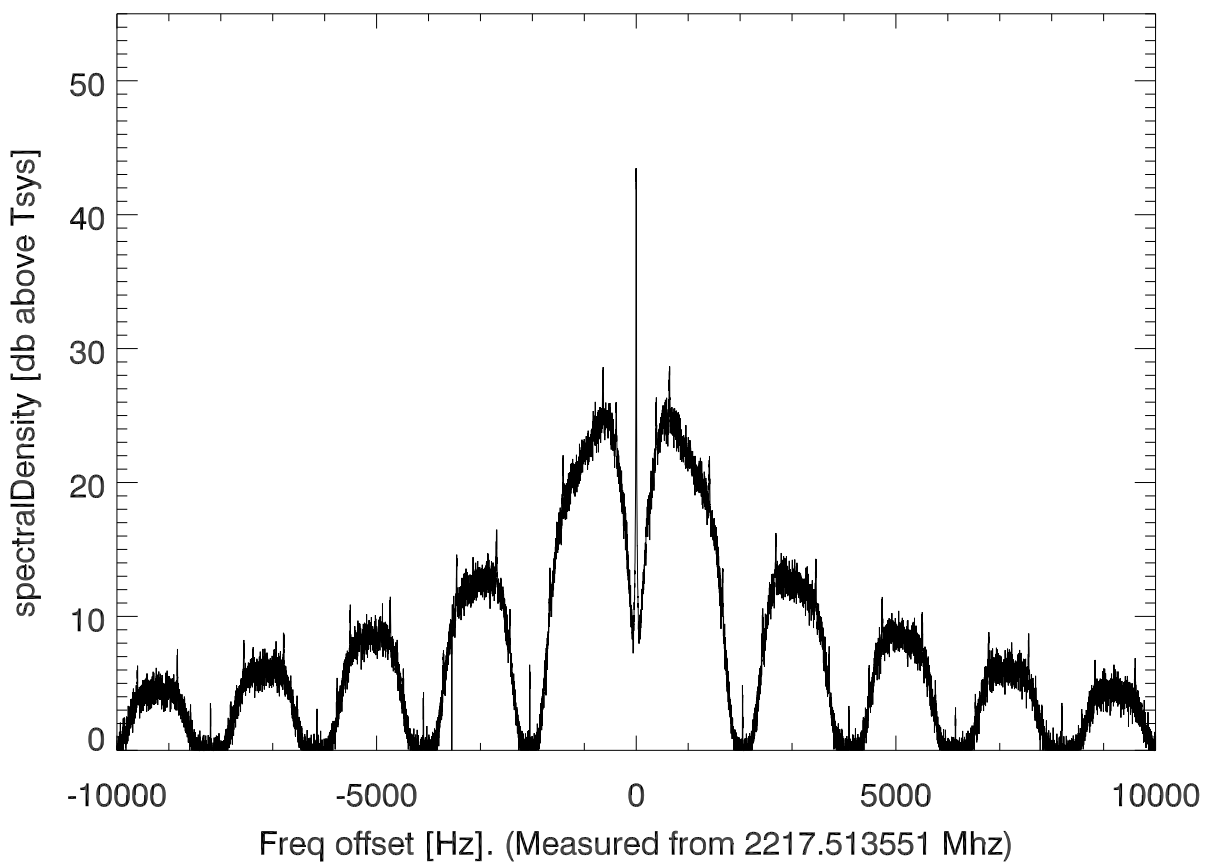

isee3 140620:191107 (UTC). overplot spectra from 43 sec run. PoIA

PoIB

isee3 140620:191107 (UTC) spectra after doppler correction. PoIA

isee3 140620:191107 (UTC) spectra after doppler correction. PoIB