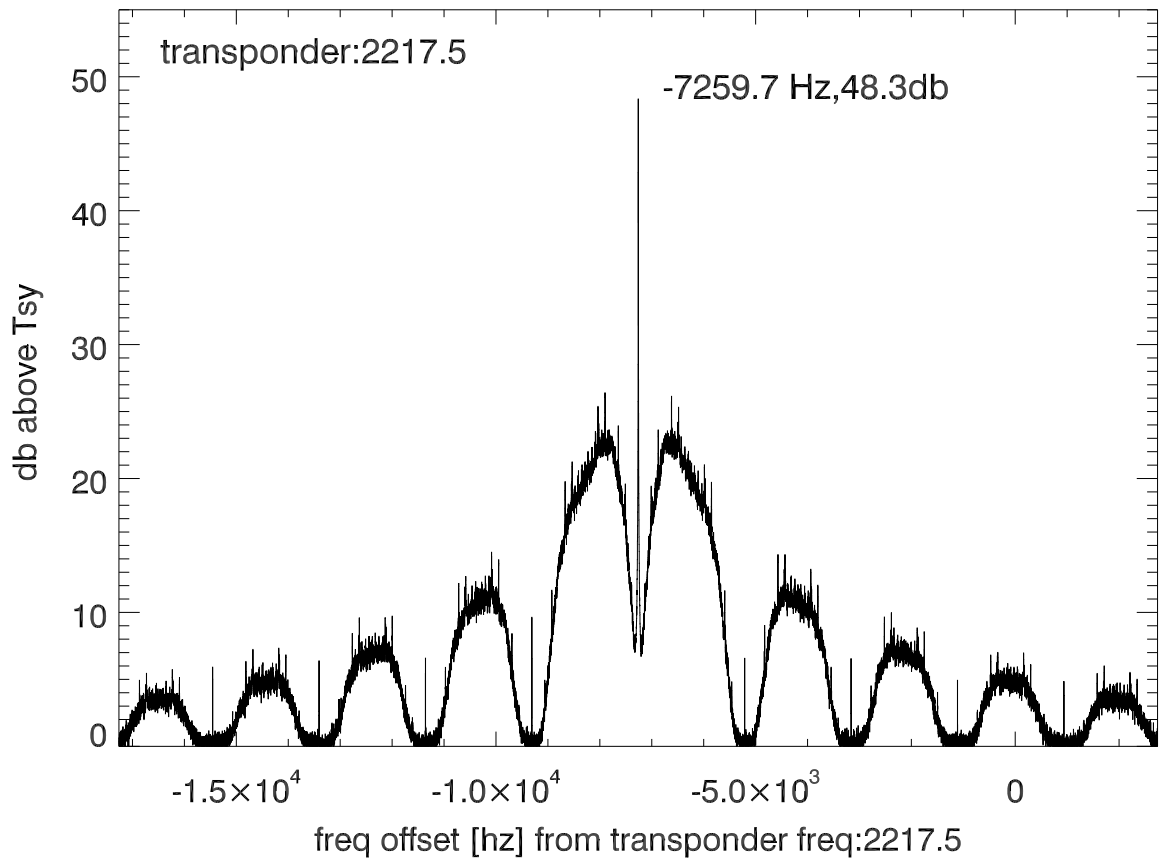

isee3 140620:181931 (UTC). overplot spectra from 105 sec run. PoIA

PoIB

isee3 140620:181931 (UTC) spectra after doppler correction. PoIA

isee3 140620:181931 (UTC) spectra after doppler correction. PoIB