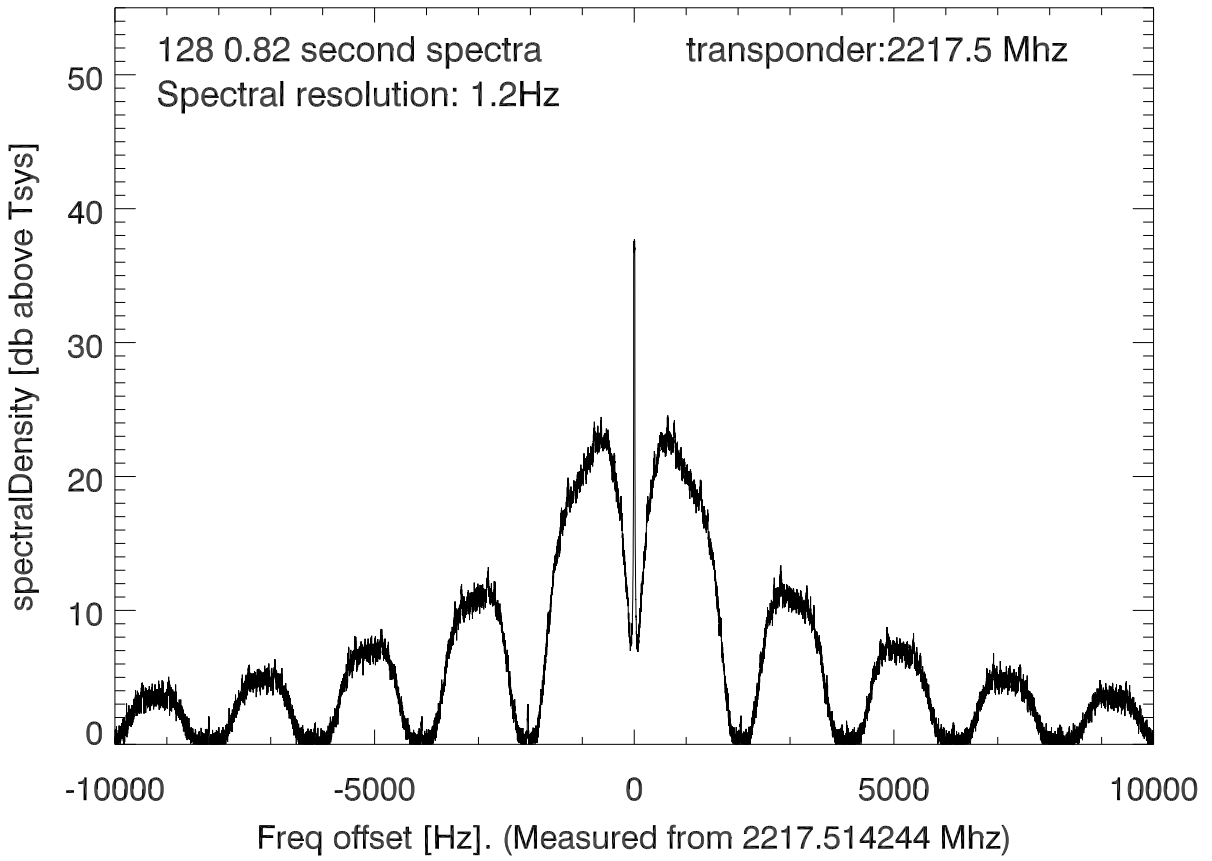

isee3 140620:181931 (UTC). overplot spectra from 105 sec run. PoIA

PoIB

isee3 140620:181931 (UTC) spectra after doppler correction. PoIA

isee3 140620:181931 (UTC) spectra after doppler correction. PoIB