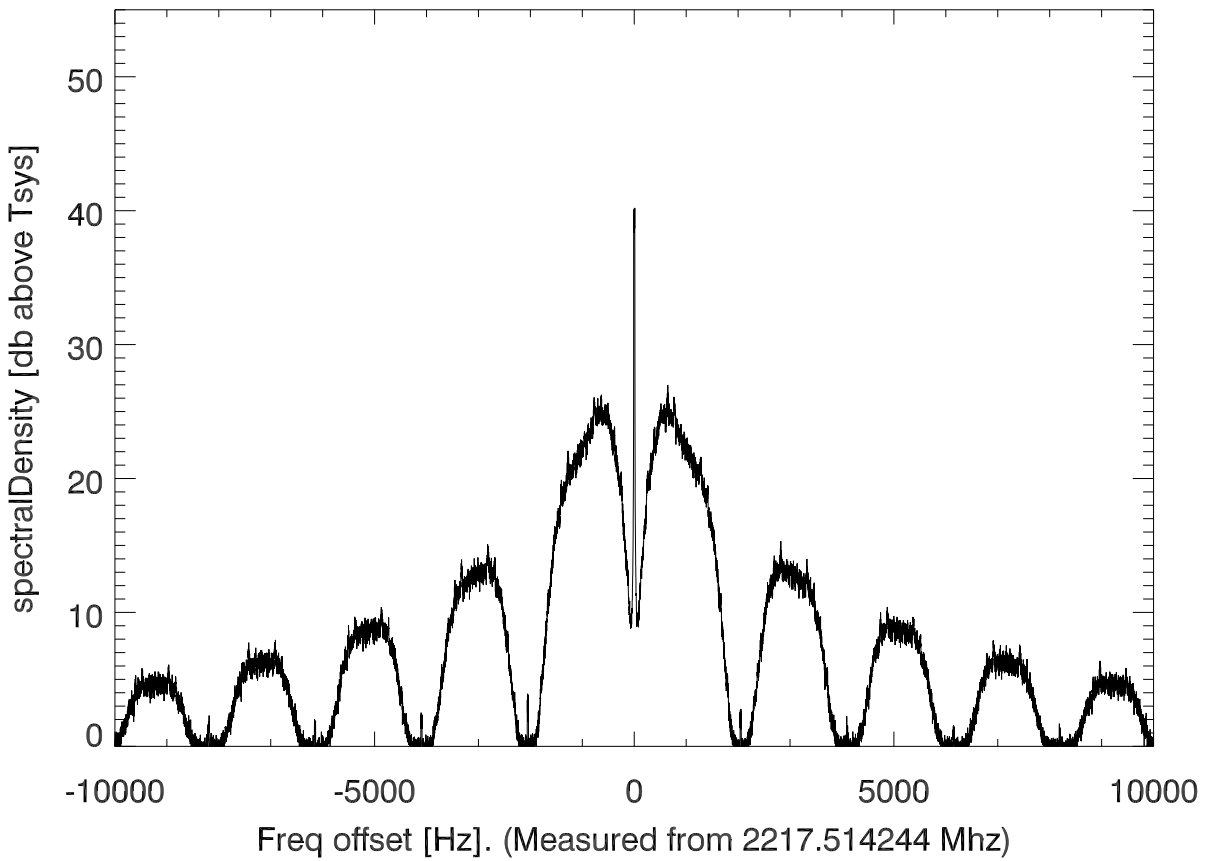

isee3 140620:181931 (UTC). overplot spectra from 105 sec run. PoIA

PoIB

isee3 140620:181931 (UTC) spectra after doppler correction. PoIA

isee3 140620:181931 (UTC) spectra after doppler correction. PoIB