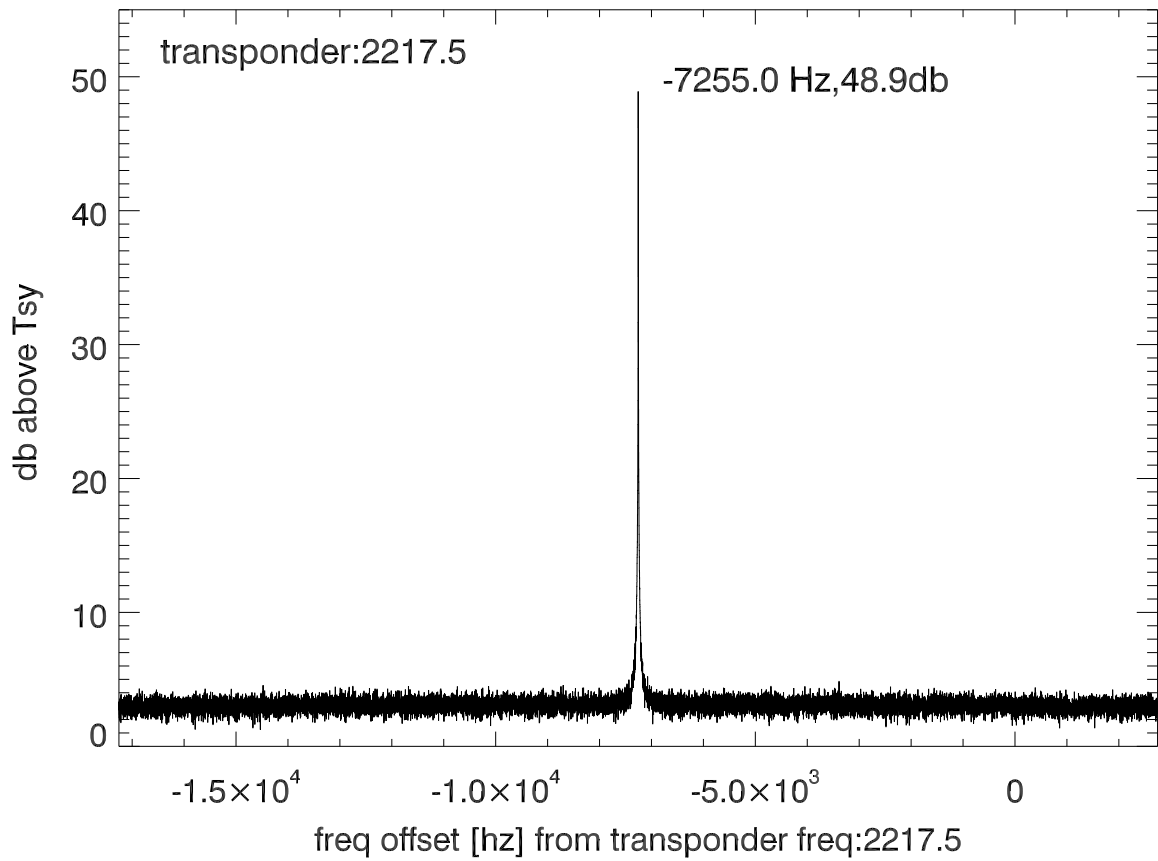

isee3 140620:175717 (UTC). overplot spectra from 80 sec run. PoIA

isee3 140620:175717 (UTC) spectra after doppler correction. PolA

isee3 140620:175717 (UTC) spectra after doppler correction. PolB