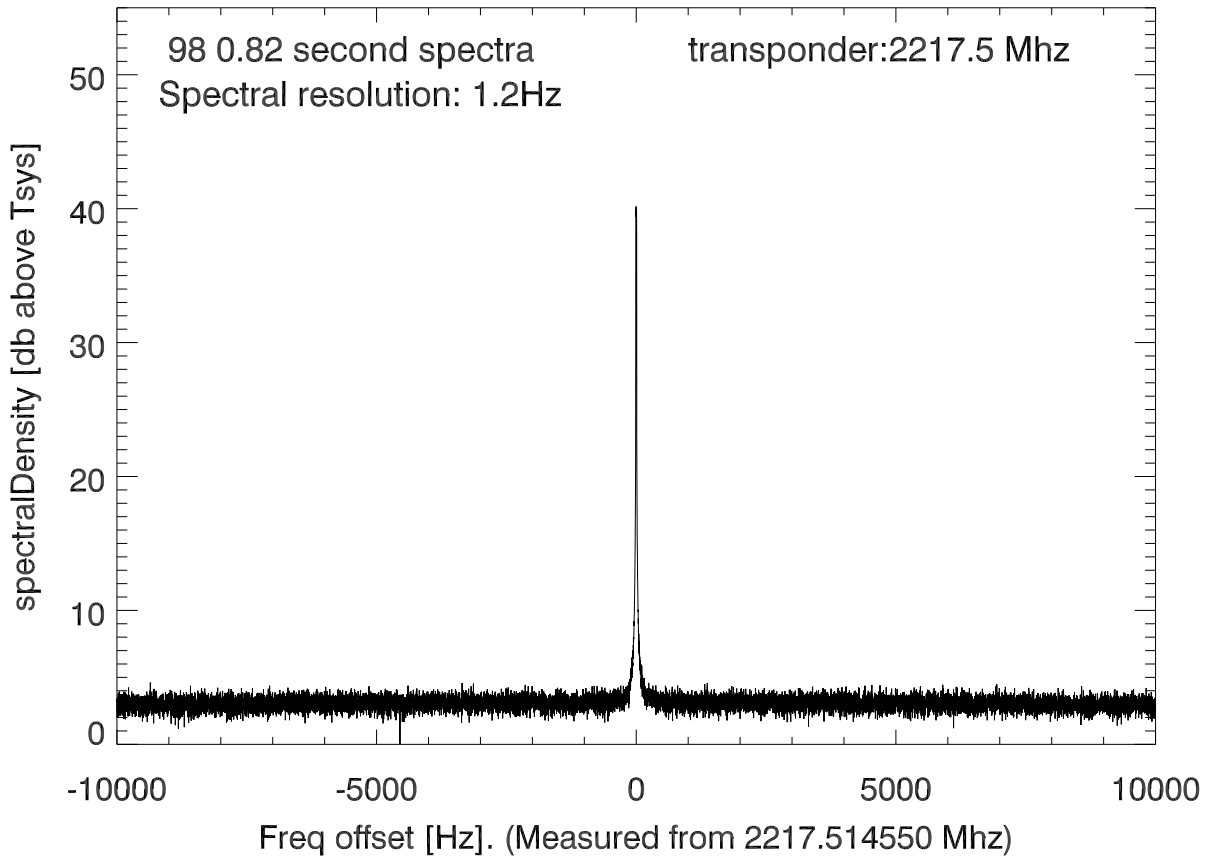

isee3 140620:175717 (UTC). overplot spectra from 80 sec run. PoIA

isee3 140620:175717 (UTC) spectra after doppler correction. PolA

isee3 140620:175717 (UTC) spectra after doppler correction. PolB