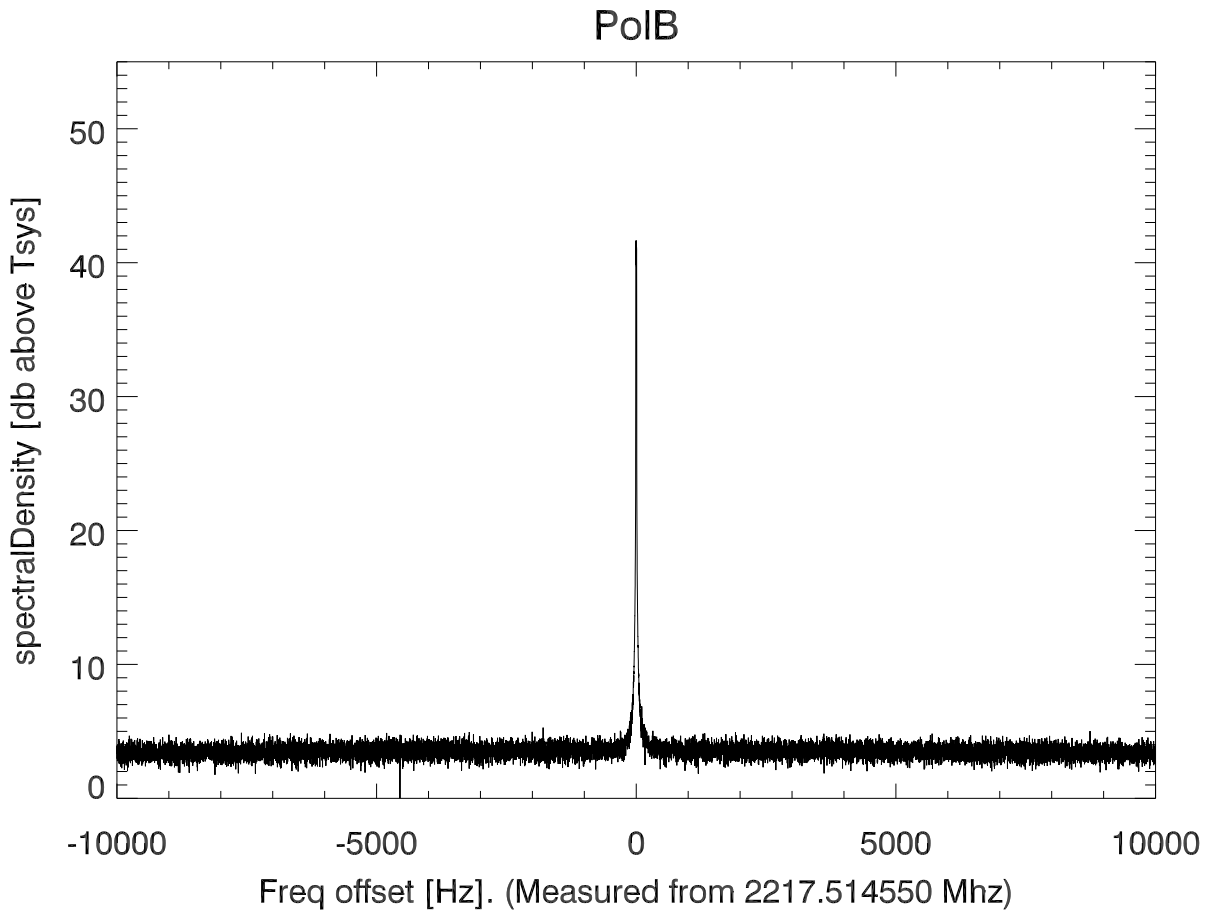

isee3 140620:175717 (UTC). overplot spectra from 80 sec run. PoIA

isee3 140620:175717 (UTC) spectra after doppler correction. PolA

isee3 140620:175717 (UTC) spectra after doppler correction. PolB