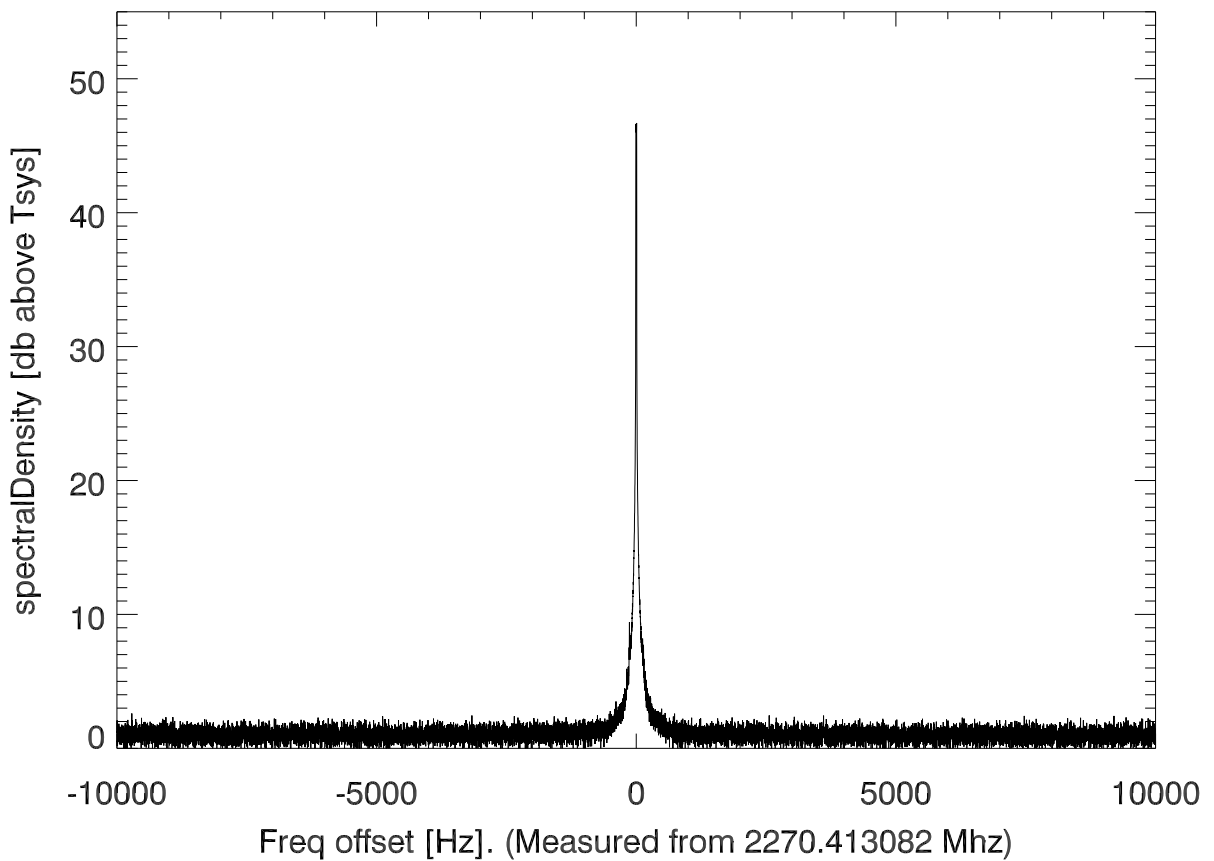

isee3 140615:200208 (UTC). overplot spectra from 79 sec run. PoIA

PoIB

isee3 140615:200208 (UTC) spectra after doppler correction. PolA

isee3 140615:200208 (UTC) spectra after doppler correction. PolB