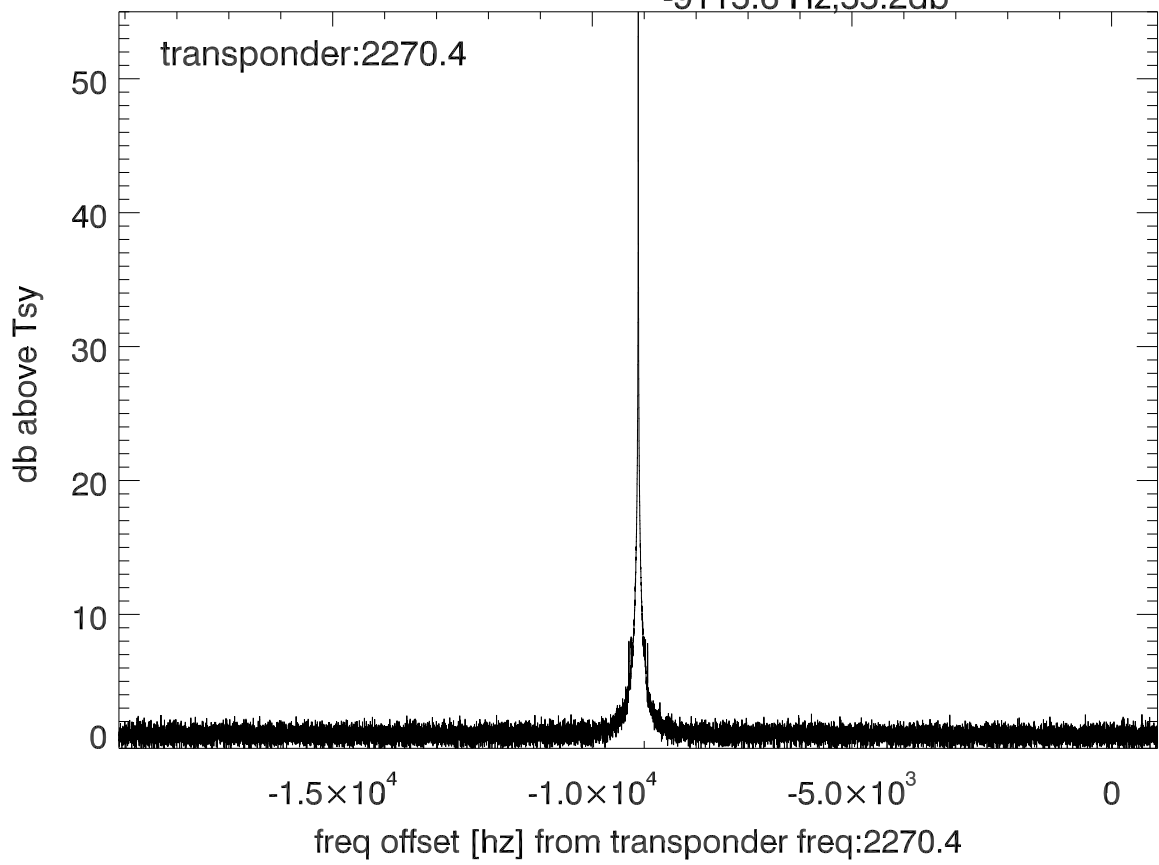

isee3 140615:200208 (UTC). overplot spectra from 79 sec run. PoIA

PoIB

isee3 140615:200208 (UTC) spectra after doppler correction. PolA

isee3 140615:200208 (UTC) spectra after doppler correction. PolB