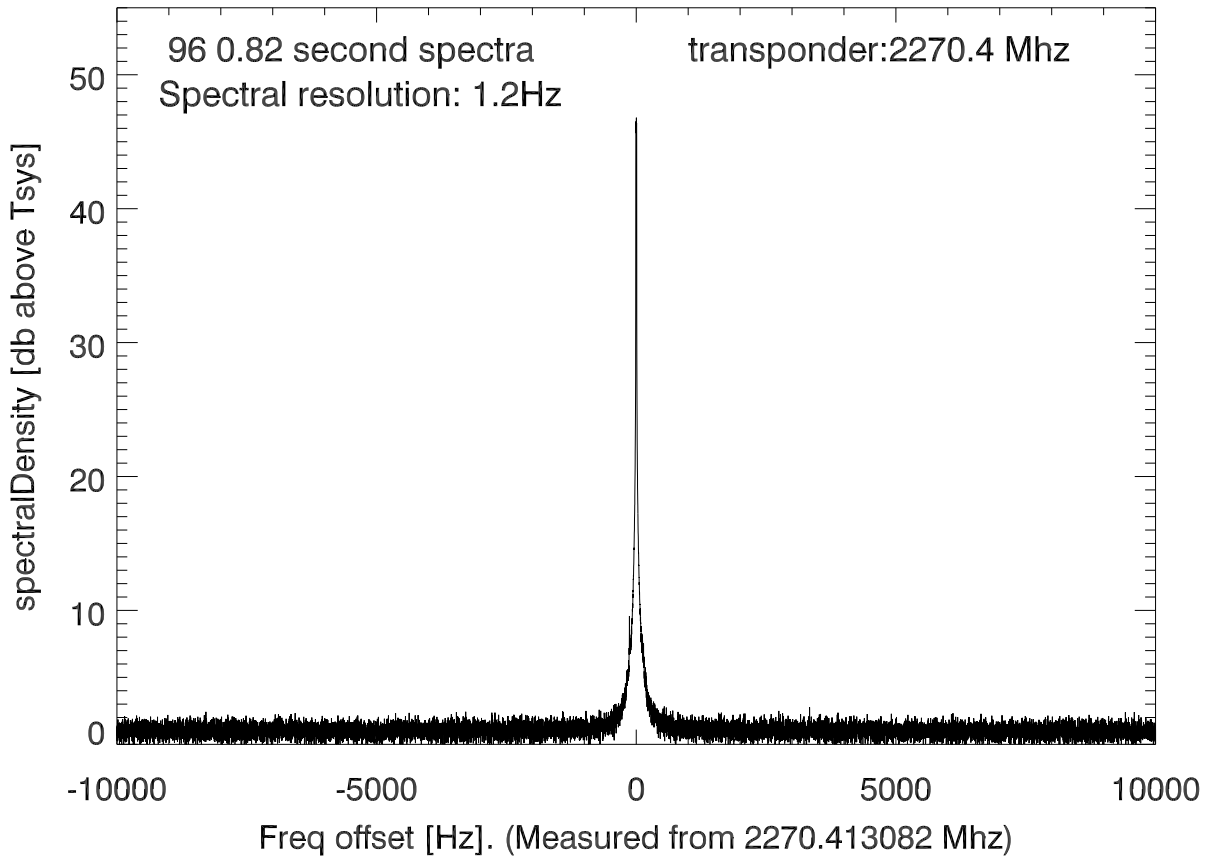

isee3 140615:200208 (UTC). overplot spectra from 79 sec run. PoIA

PoIB

isee3 140615:200208 (UTC) spectra after doppler correction. PolA

isee3 140615:200208 (UTC) spectra after doppler correction. PolB