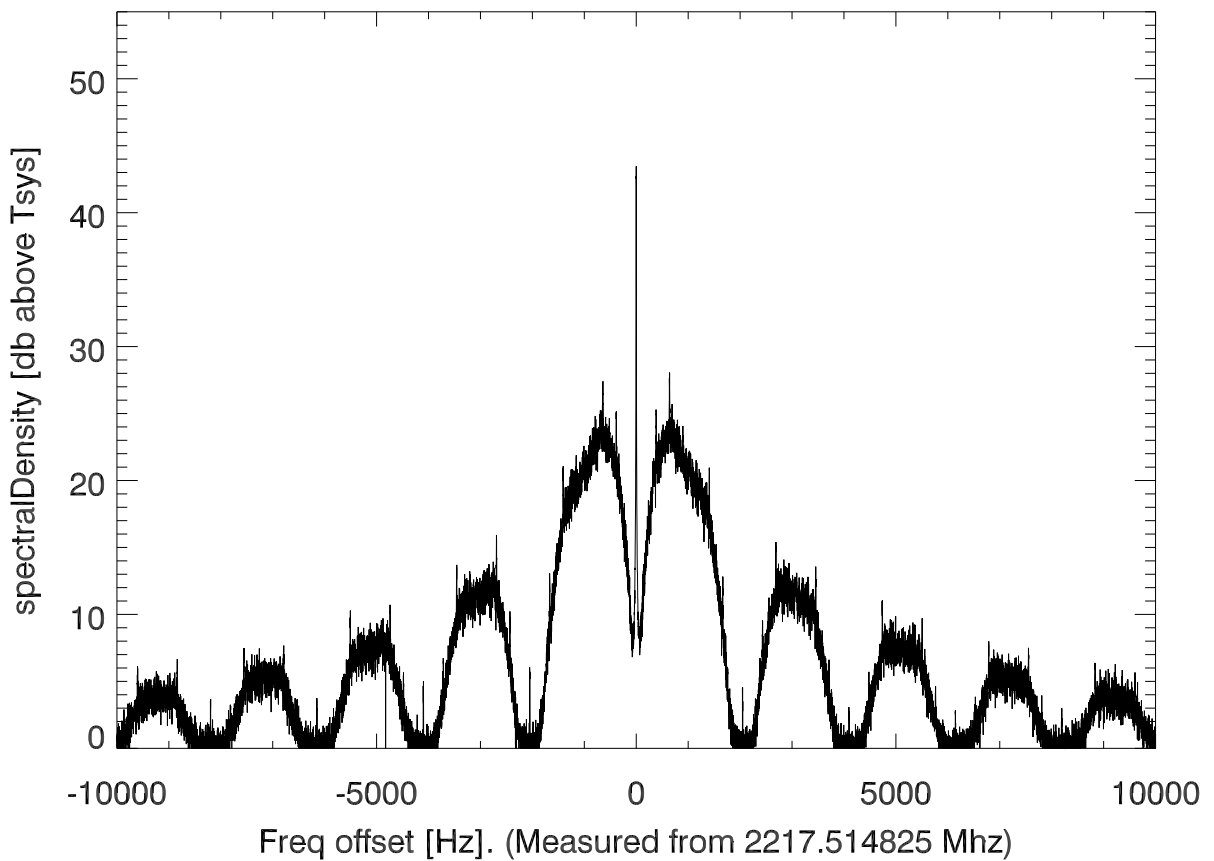

isee3 140615:192219 (UTC). overplot spectra from 32 sec run. PoIA

PoIB

isee3 140615:192219 (UTC) spectra after doppler correction. PoIA

isee3 140615:192219 (UTC) spectra after doppler correction. PoIB