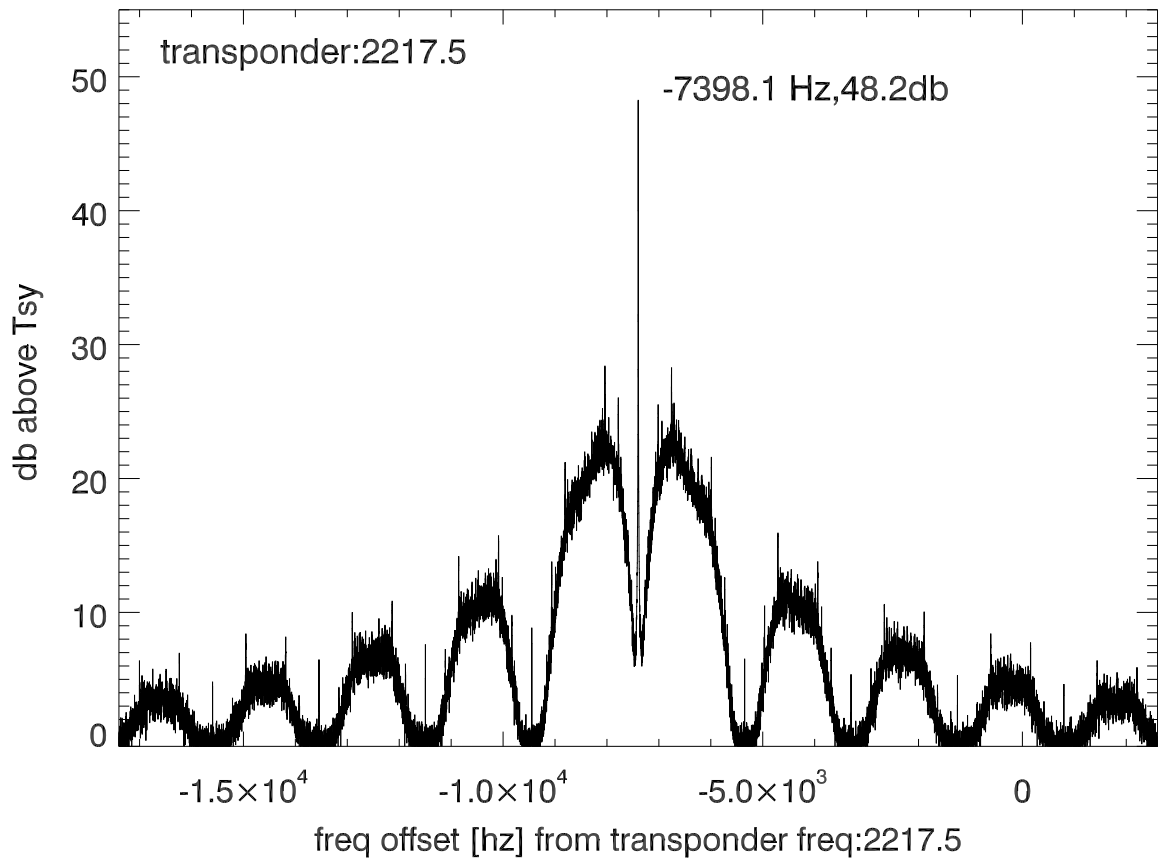

isee3 140615:192219 (UTC). overplot spectra from 32 sec run. PoIA

PoIB

isee3 140615:192219 (UTC) spectra after doppler correction. PoIA

isee3 140615:192219 (UTC) spectra after doppler correction. PoIB