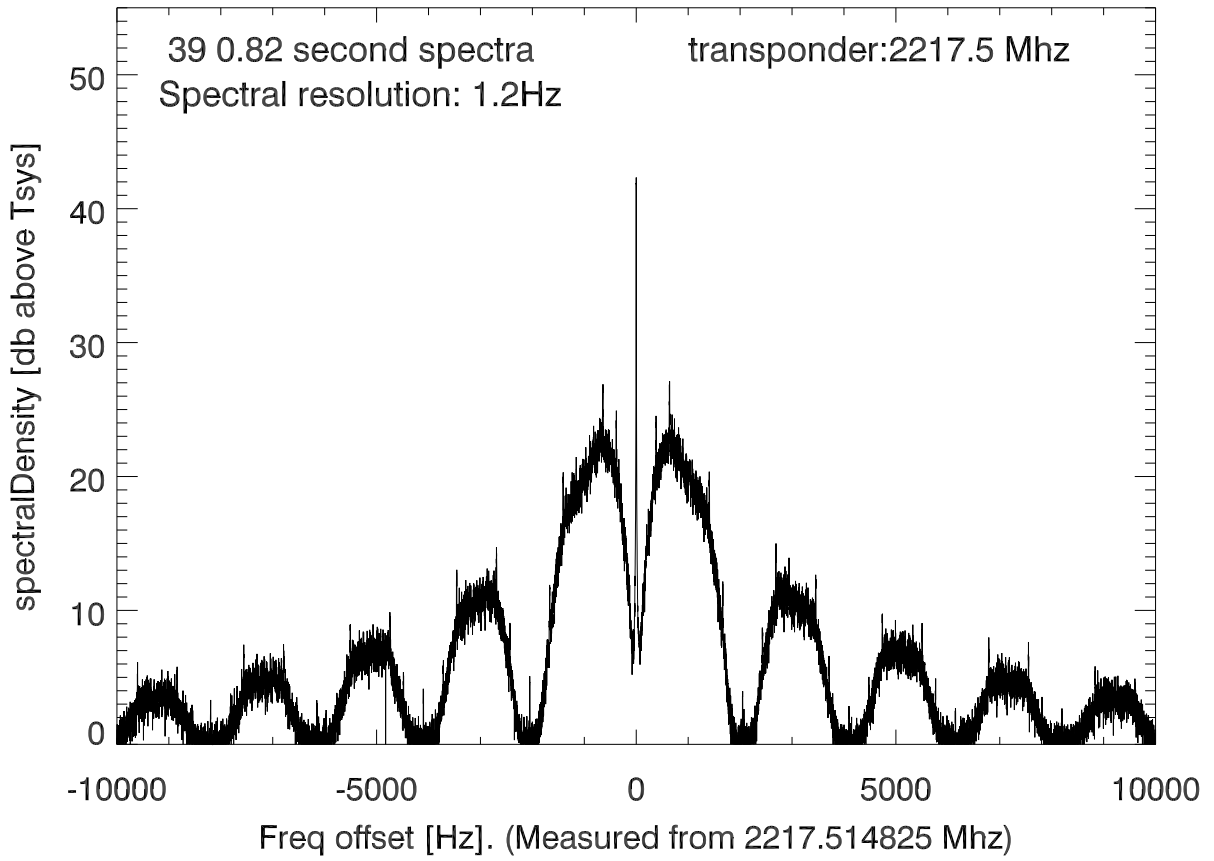

isee3 140615:192219 (UTC). overplot spectra from 32 sec run. PoIA

PoIB

isee3 140615:192219 (UTC) spectra after doppler correction. PoIA

isee3 140615:192219 (UTC) spectra after doppler correction. PoIB