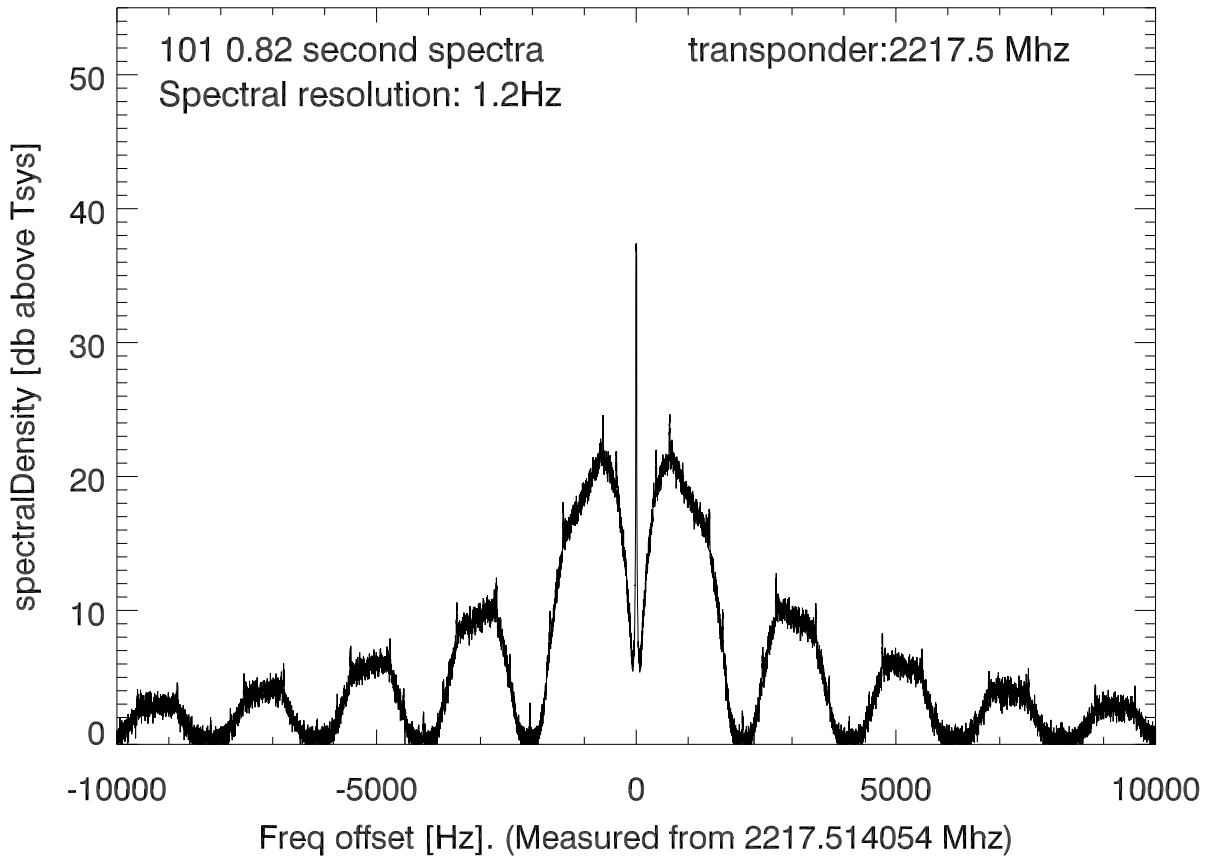

isee3 140615:201935 (UTC). overplot spectra from 83 sec run. PoIA

PoIB

isee3 140615:201935 (UTC) spectra after doppler correction. PolA

isee3 140615:201935 (UTC) spectra after doppler correction. PolB