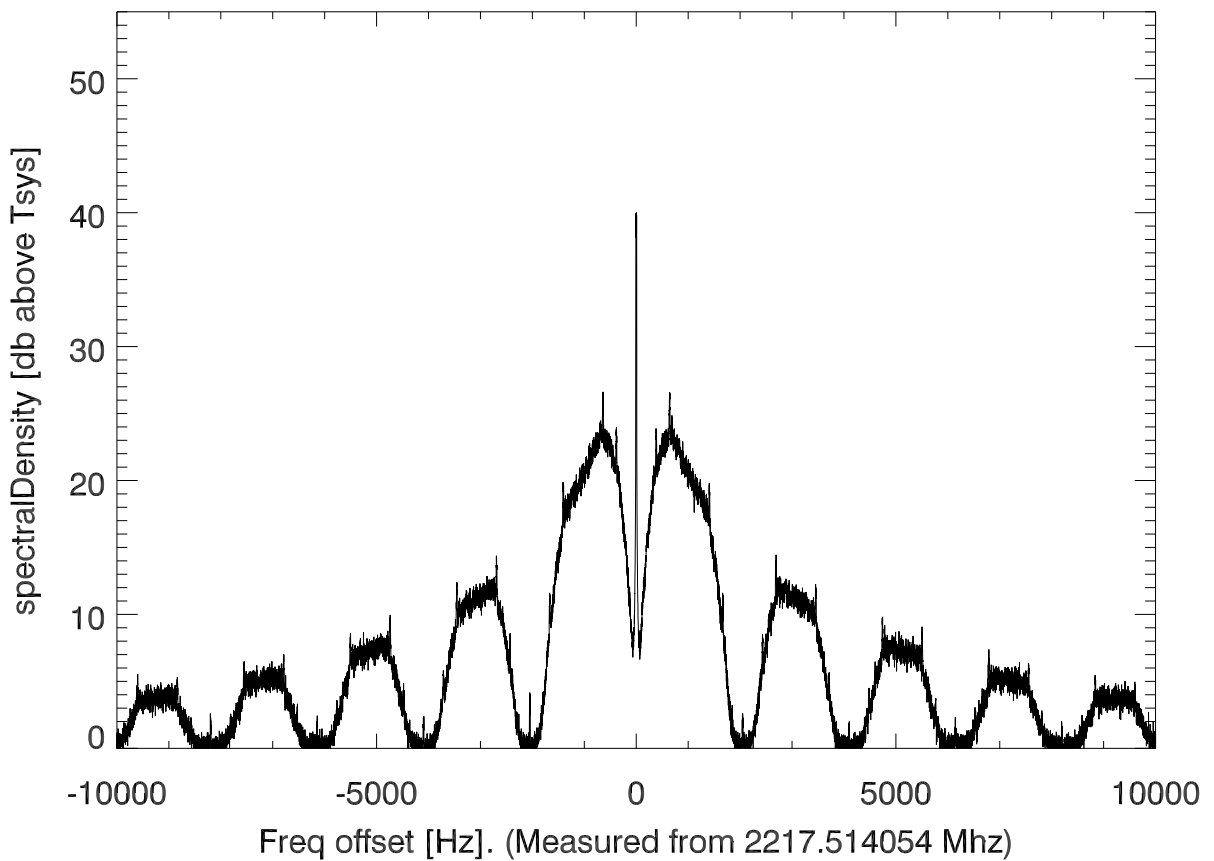

isee3 140615:201935 (UTC). overplot spectra from 83 sec run. PoIA

PoIB

isee3 140615:201935 (UTC) spectra after doppler correction. PolA

isee3 140615:201935 (UTC) spectra after doppler correction. PolB