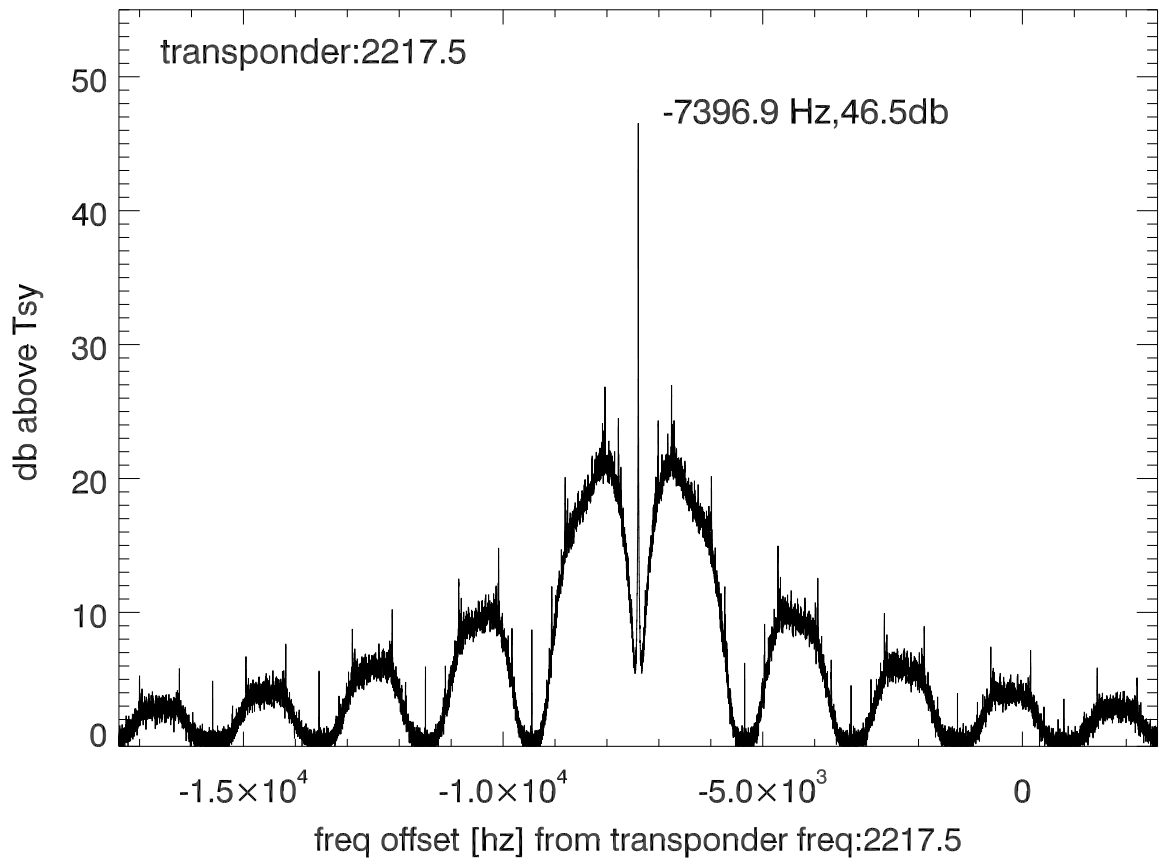

isee3 140615:201935 (UTC). overplot spectra from 83 sec run. PoIA

PoIB

isee3 140615:201935 (UTC) spectra after doppler correction. PolA

isee3 140615:201935 (UTC) spectra after doppler correction. PolB