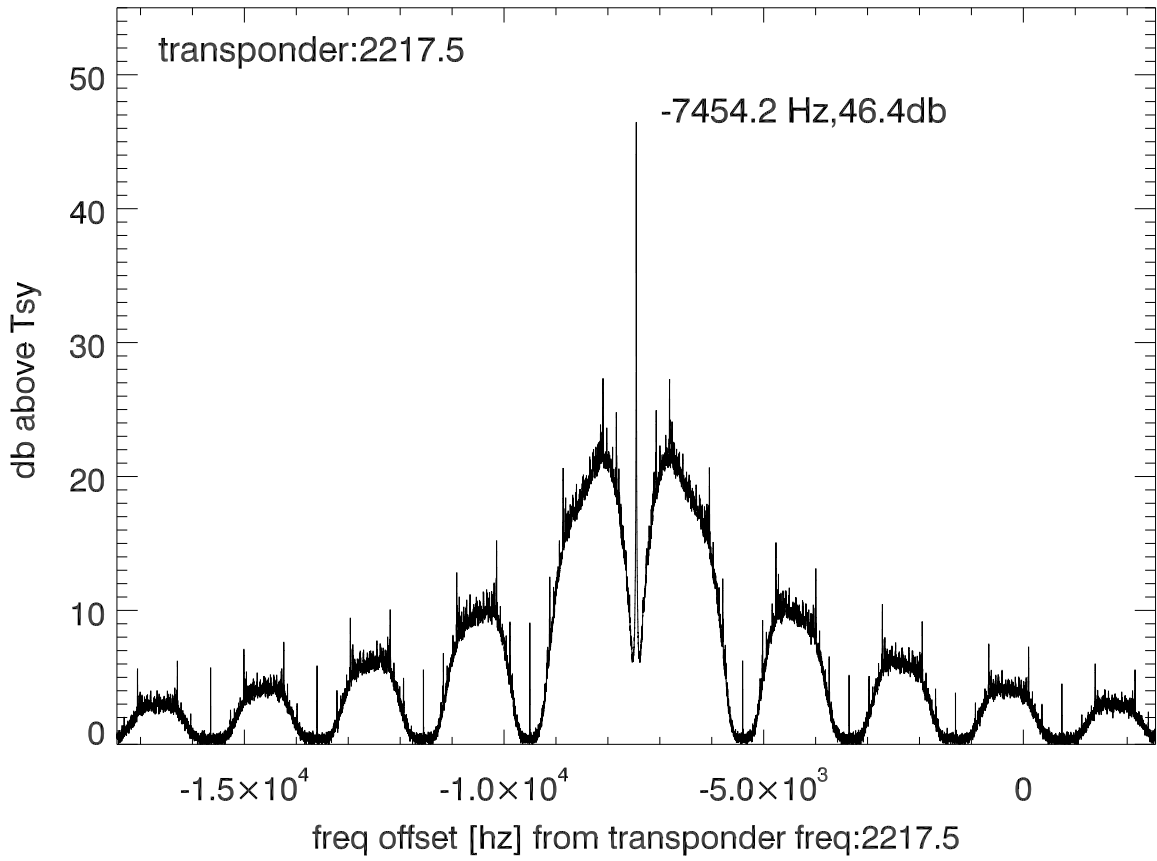

isee3 140613:201909 (UTC). overplot spectra from 320 sec run. PoIA

PoIB

isee3 140613:201909 (UTC) spectra after doppler correction. PoIA

isee3 140613:201909 (UTC) spectra after doppler correction. PoIB