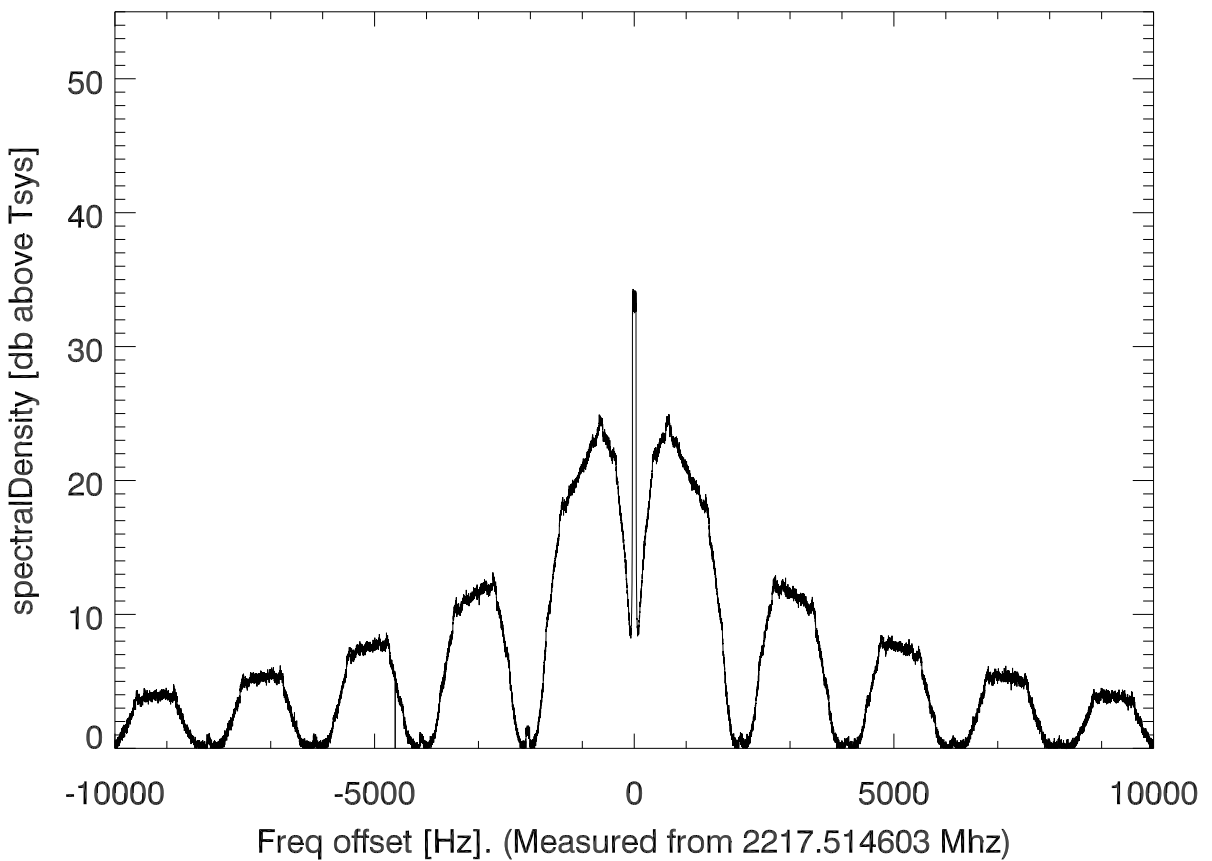

isee3 140613:201909 (UTC). overplot spectra from 320 sec run. PoIA

PoIB

isee3 140613:201909 (UTC) spectra after doppler correction. PoIA

isee3 140613:201909 (UTC) spectra after doppler correction. PoIB