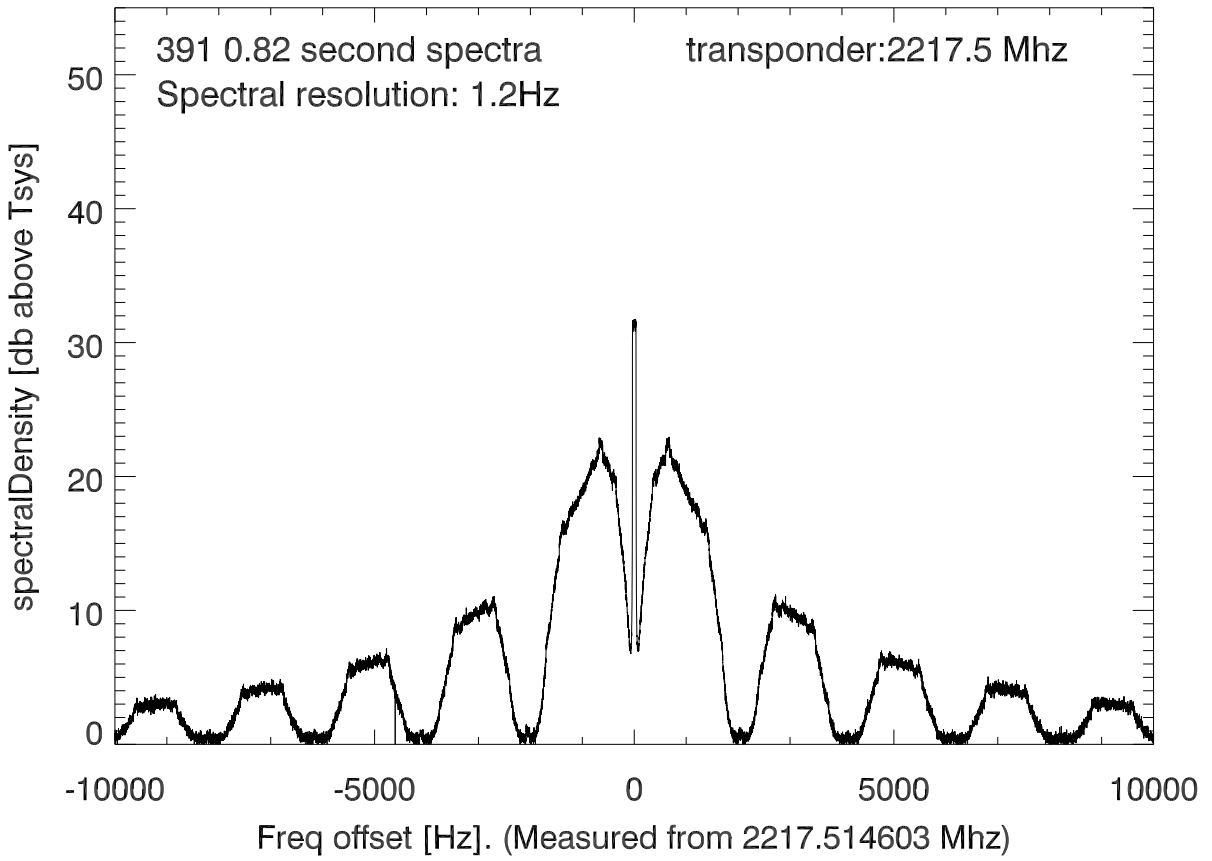

isee3 140613:201909 (UTC). overplot spectra from 320 sec run. PoIA

PoIB

isee3 140613:201909 (UTC) spectra after doppler correction. PoIA

isee3 140613:201909 (UTC) spectra after doppler correction. PoIB