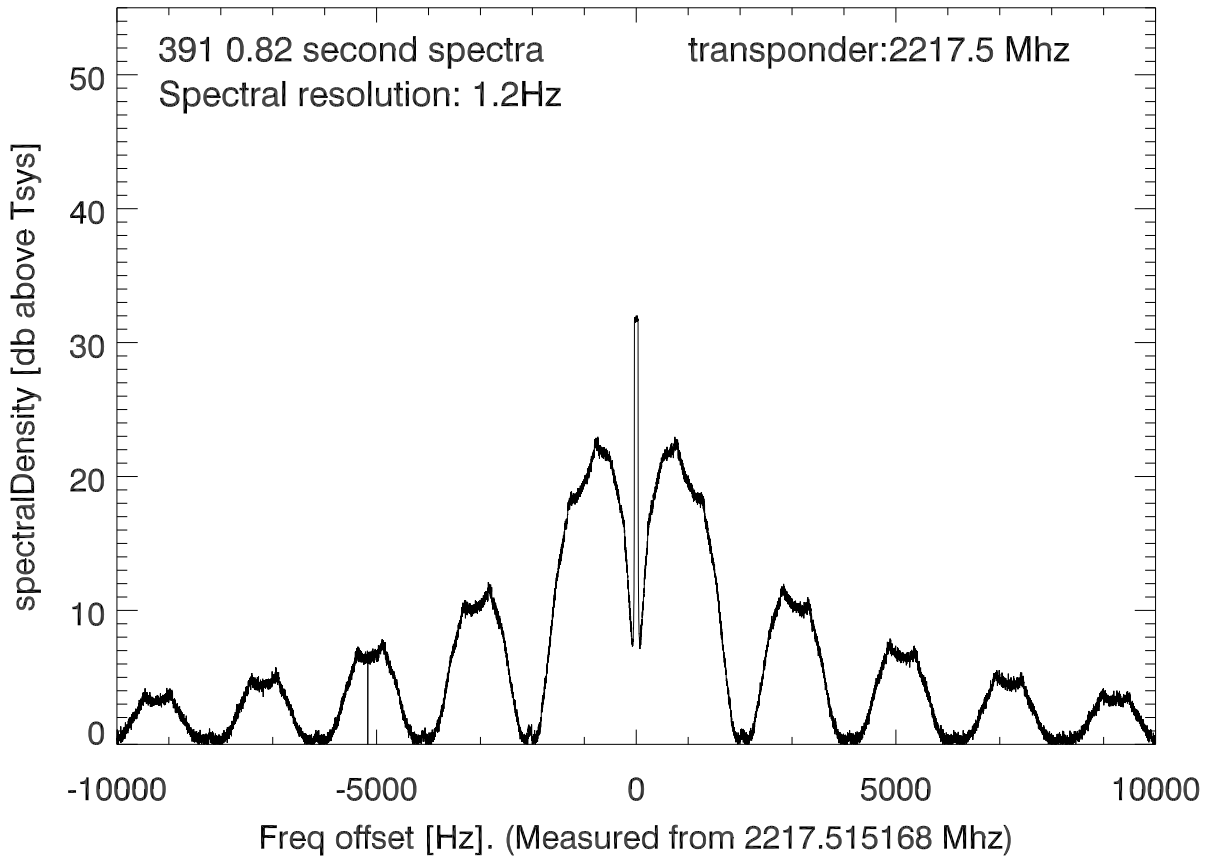

isee3 140613:193641 (UTC). overplot spectra from 320 sec run. PoIA

PoIB

isee3 140613:193641 (UTC) spectra after doppler correction. PoIA

isee3 140613:193641 (UTC) spectra after doppler correction. PoIB