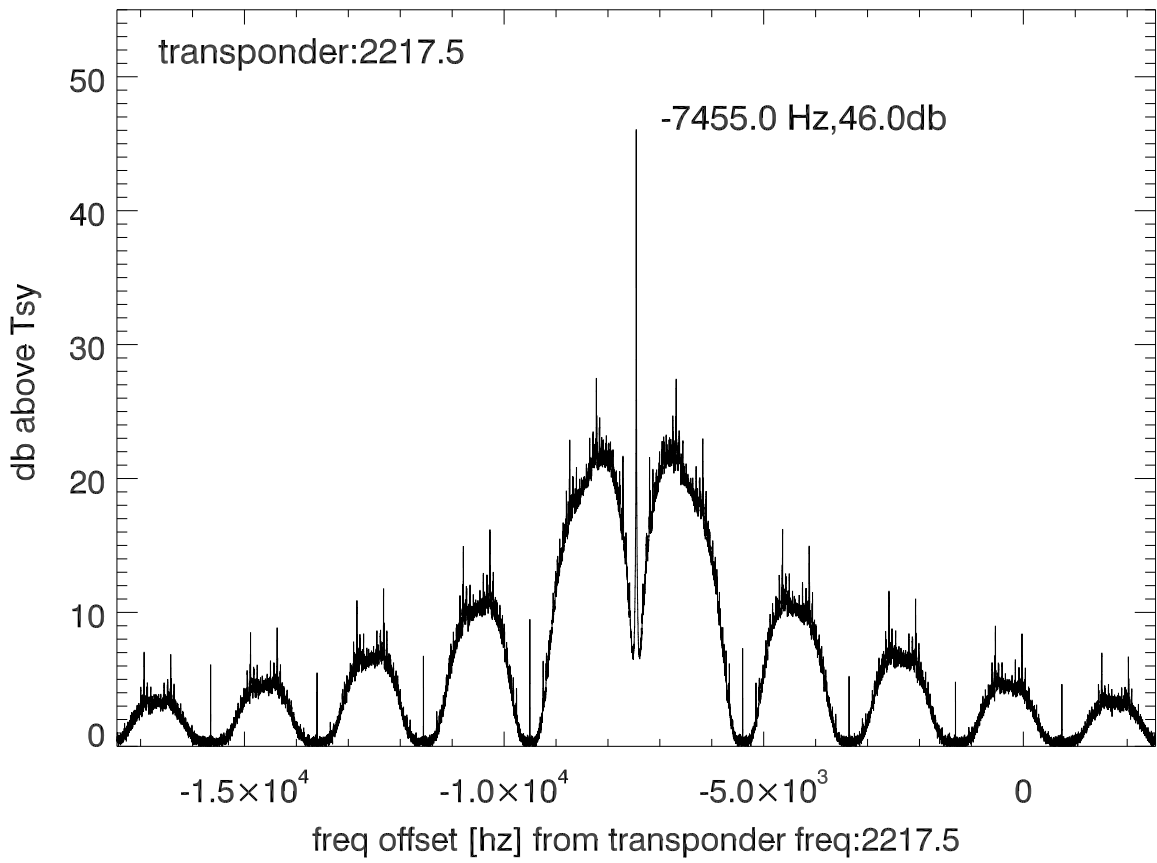

isee3 140613:193641 (UTC). overplot spectra from 320 sec run. PoIA

PoIB

isee3 140613:193641 (UTC) spectra after doppler correction. PoIA

isee3 140613:193641 (UTC) spectra after doppler correction. PoIB