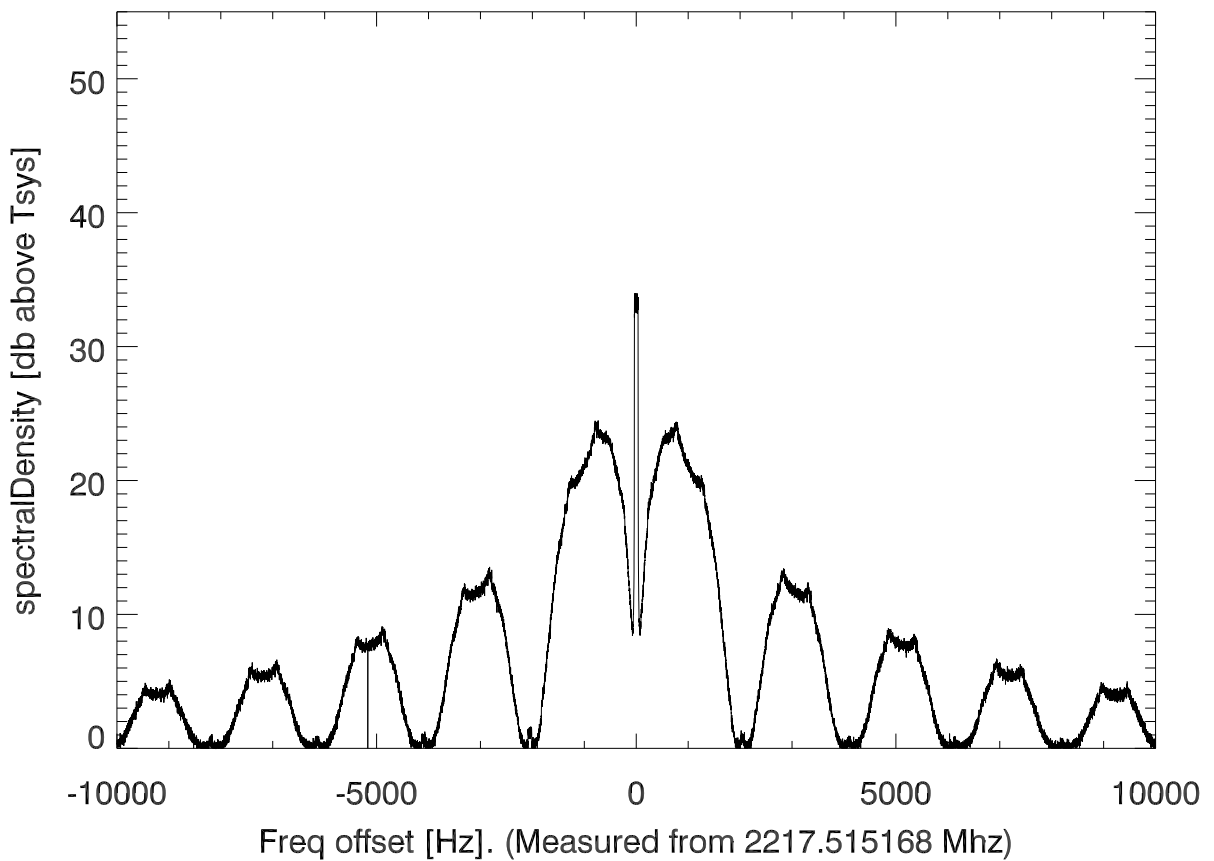

isee3 140613:193641 (UTC). overplot spectra from 320 sec run. PoIA

PoIB

isee3 140613:193641 (UTC) spectra after doppler correction. PoIA

isee3 140613:193641 (UTC) spectra after doppler correction. PoIB