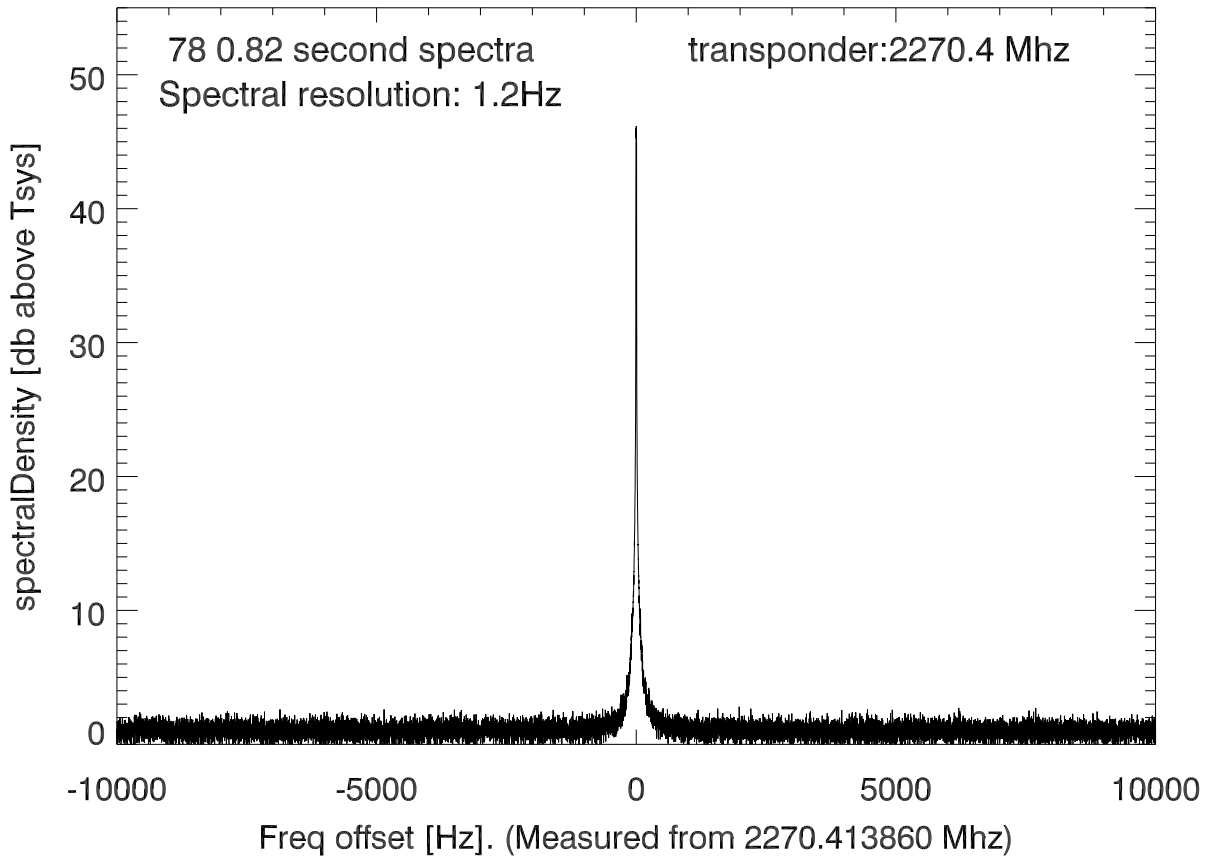

isee3 140610:203714 (UTC). overplot spectra from 64 sec run. PoIA

PoIB

isee3 140610:203714 (UTC) spectra after doppler correction. PolA

isee3 140610:203714 (UTC) spectra after doppler correction. PolB