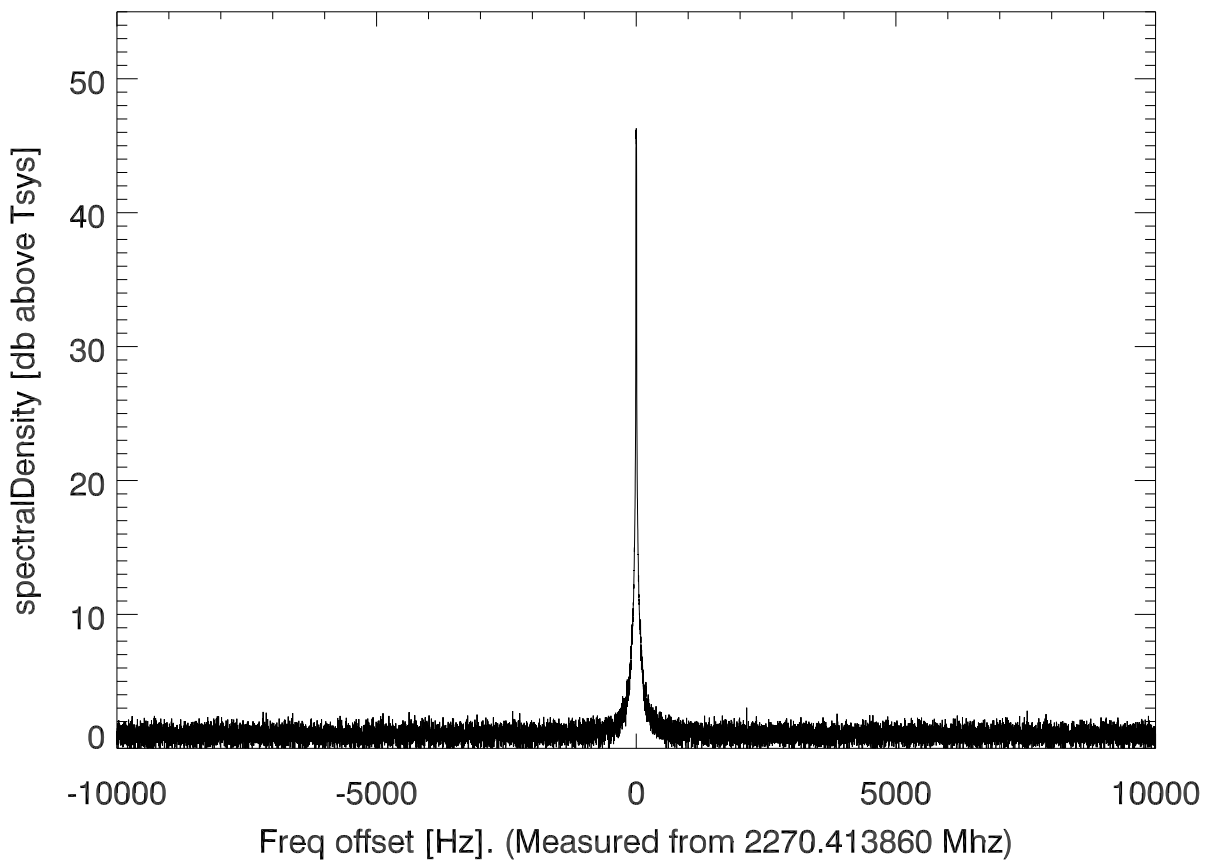

isee3 140610:203714 (UTC). overplot spectra from 64 sec run. PoIA

PoIB

isee3 140610:203714 (UTC) spectra after doppler correction. PolA

isee3 140610:203714 (UTC) spectra after doppler correction. PolB