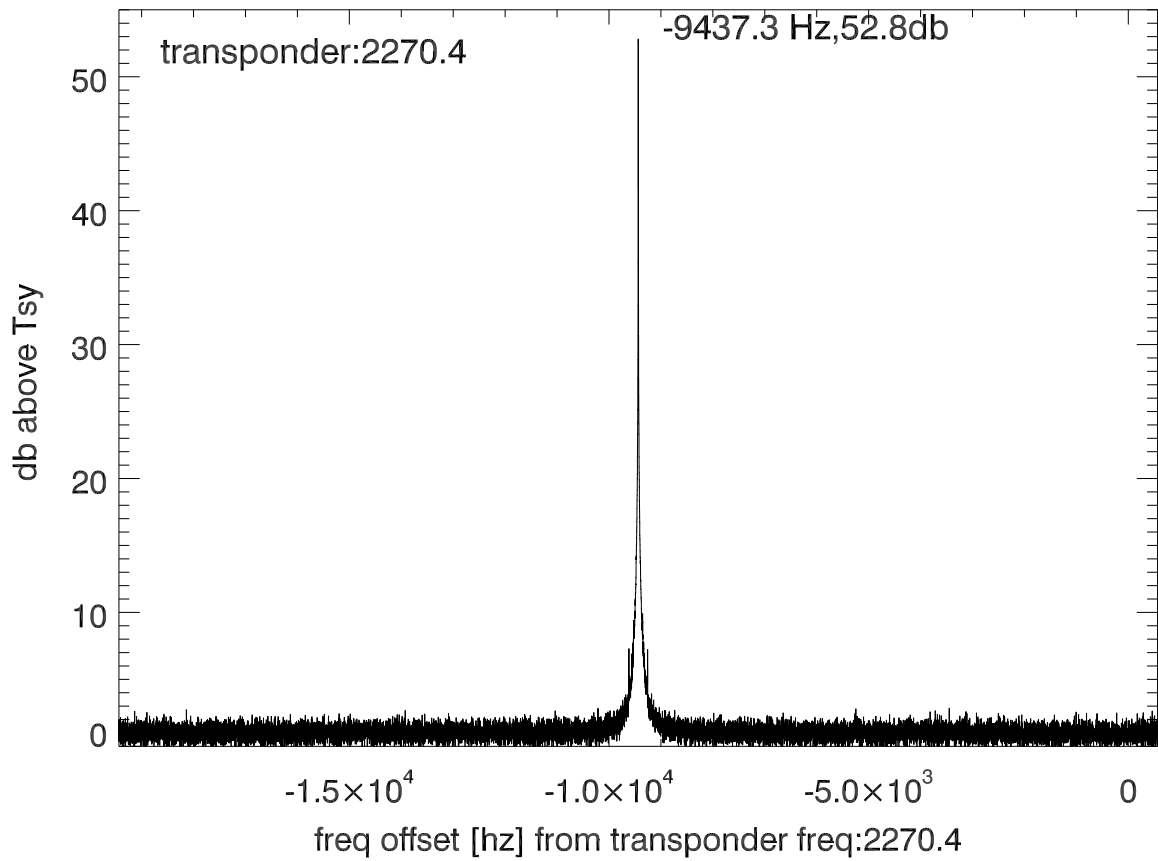

isee3 140610:203714 (UTC). overplot spectra from 64 sec run. PoIA

PoIB

isee3 140610:203714 (UTC) spectra after doppler correction. PolA

isee3 140610:203714 (UTC) spectra after doppler correction. PolB