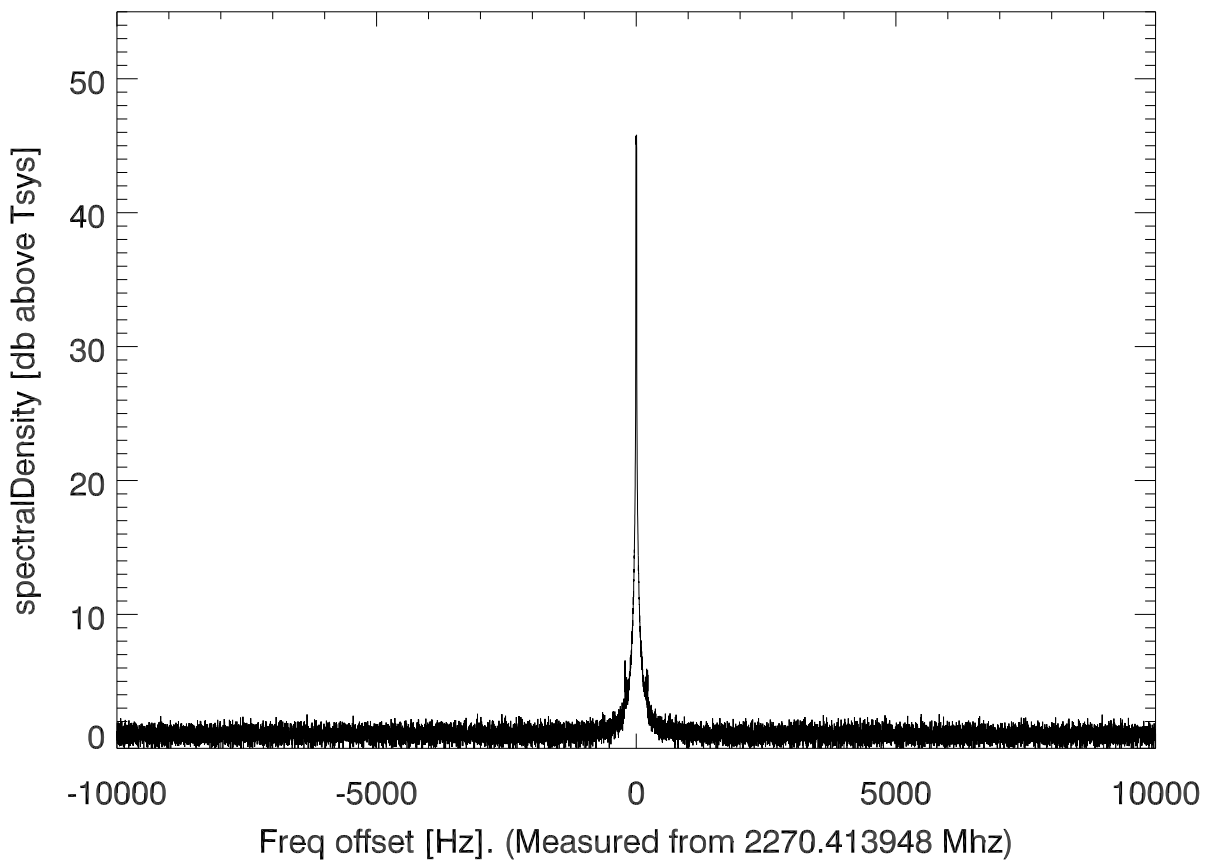

isee3 140610:203027 (UTC). overplot spectra from 75 sec run. PoIA

PoIB

isee3 140610:203027 (UTC) spectra after doppler correction. PoIA

isee3 140610:203027 (UTC) spectra after doppler correction. PoIB