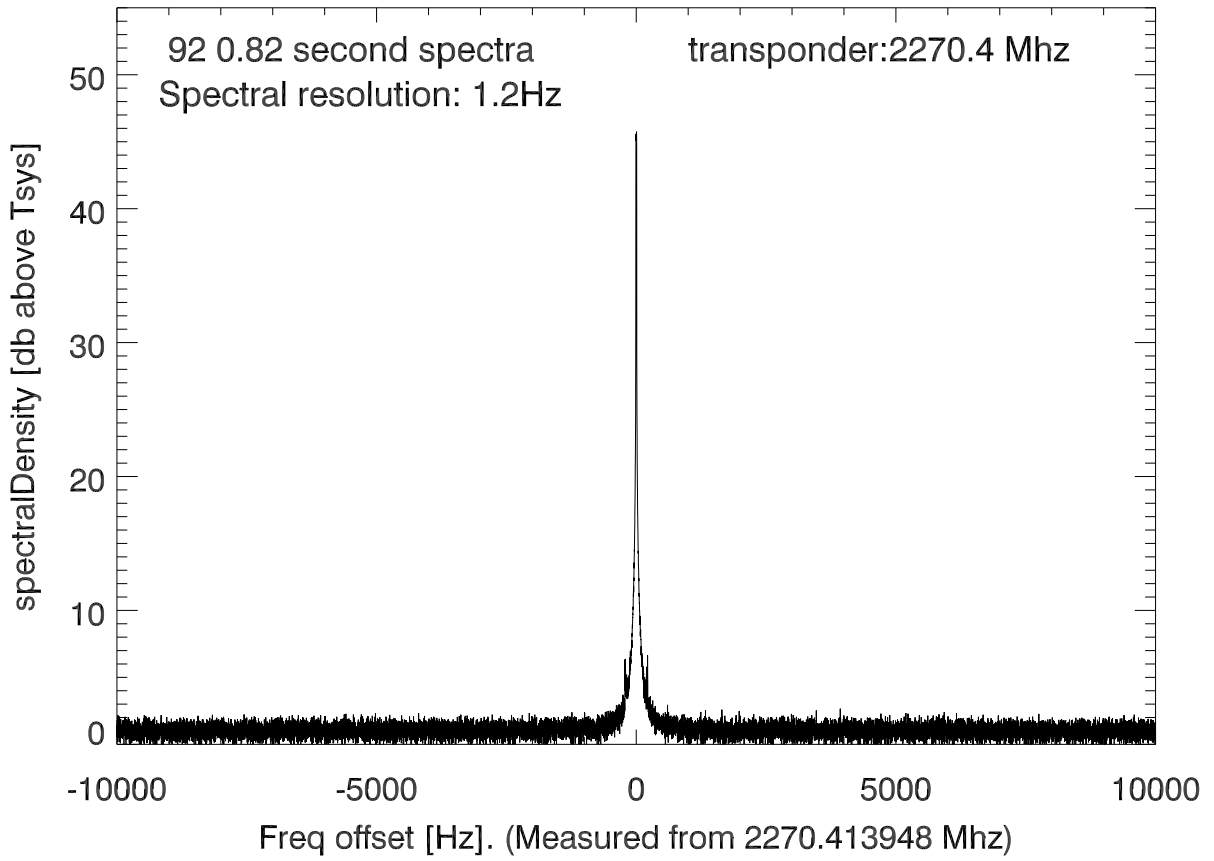

isee3 140610:203027 (UTC). overplot spectra from 75 sec run. PoIA

PoIB

isee3 140610:203027 (UTC) spectra after doppler correction. PoIA

isee3 140610:203027 (UTC) spectra after doppler correction. PoIB