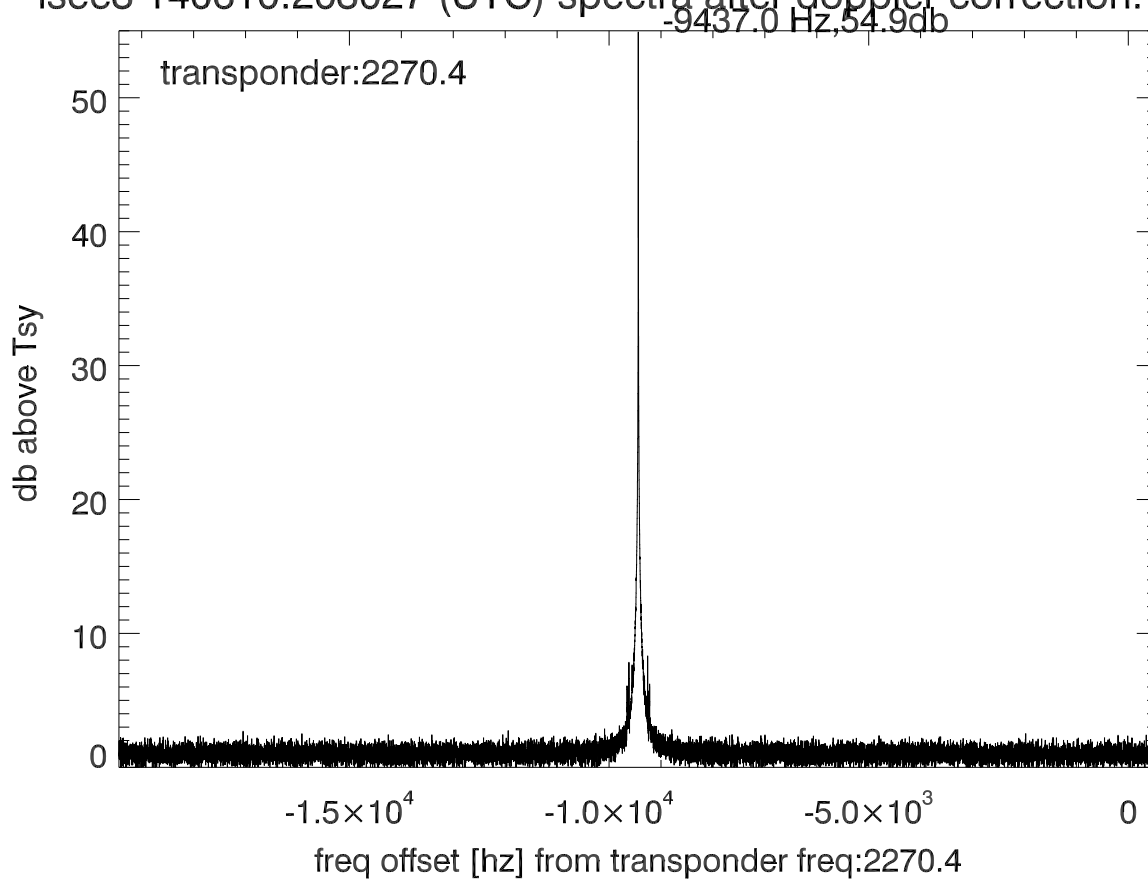

isee3 140610:203027 (UTC). overplot spectra from 75 sec run. PoIA

PoIB

isee3 140610:203027 (UTC) spectra after doppler correction. PoIA

isee3 140610:203027 (UTC) spectra after doppler correction. PoIB