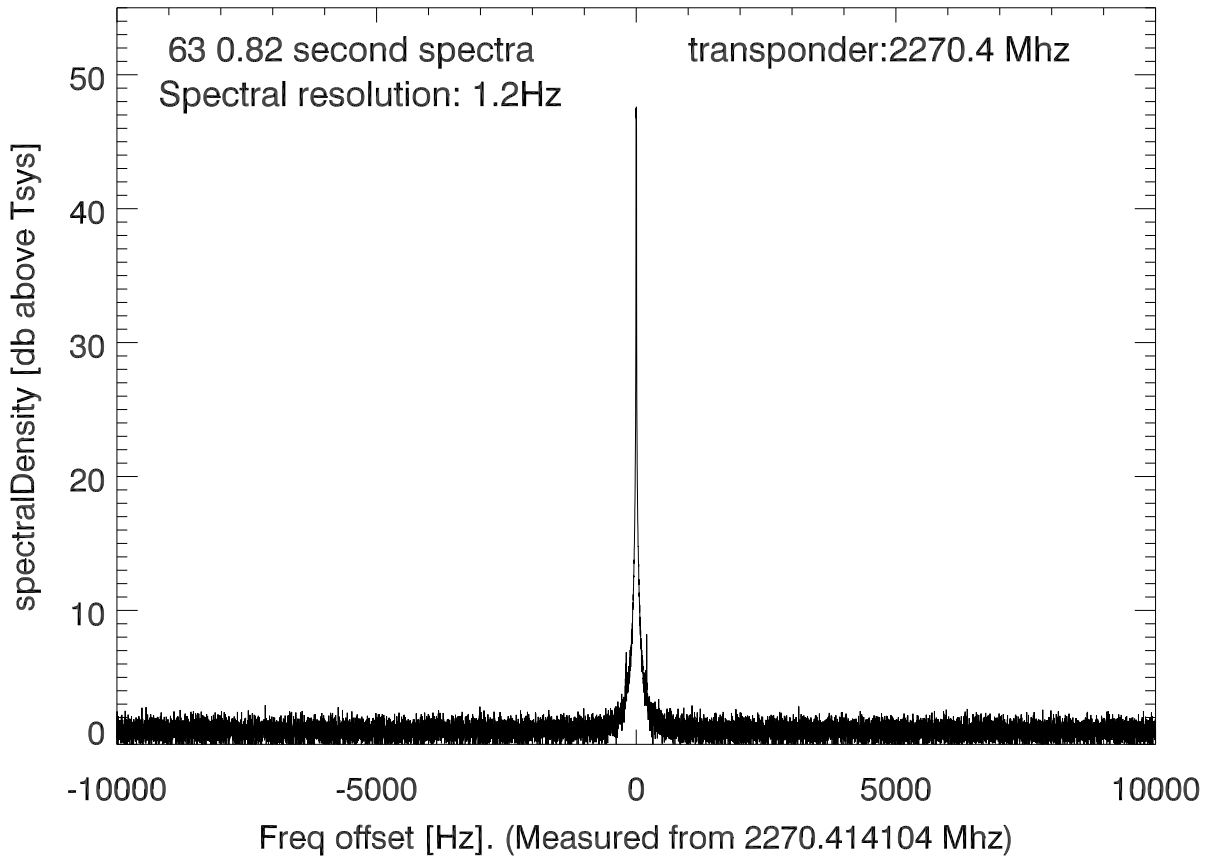

isee3 140610:201859 (UTC). overplot spectra from 52 sec run. PoIA

isee3 140610:201859 (UTC) spectra after doppler correction. PolA

isee3 140610:201859 (UTC) spectra after doppler correction. PolB