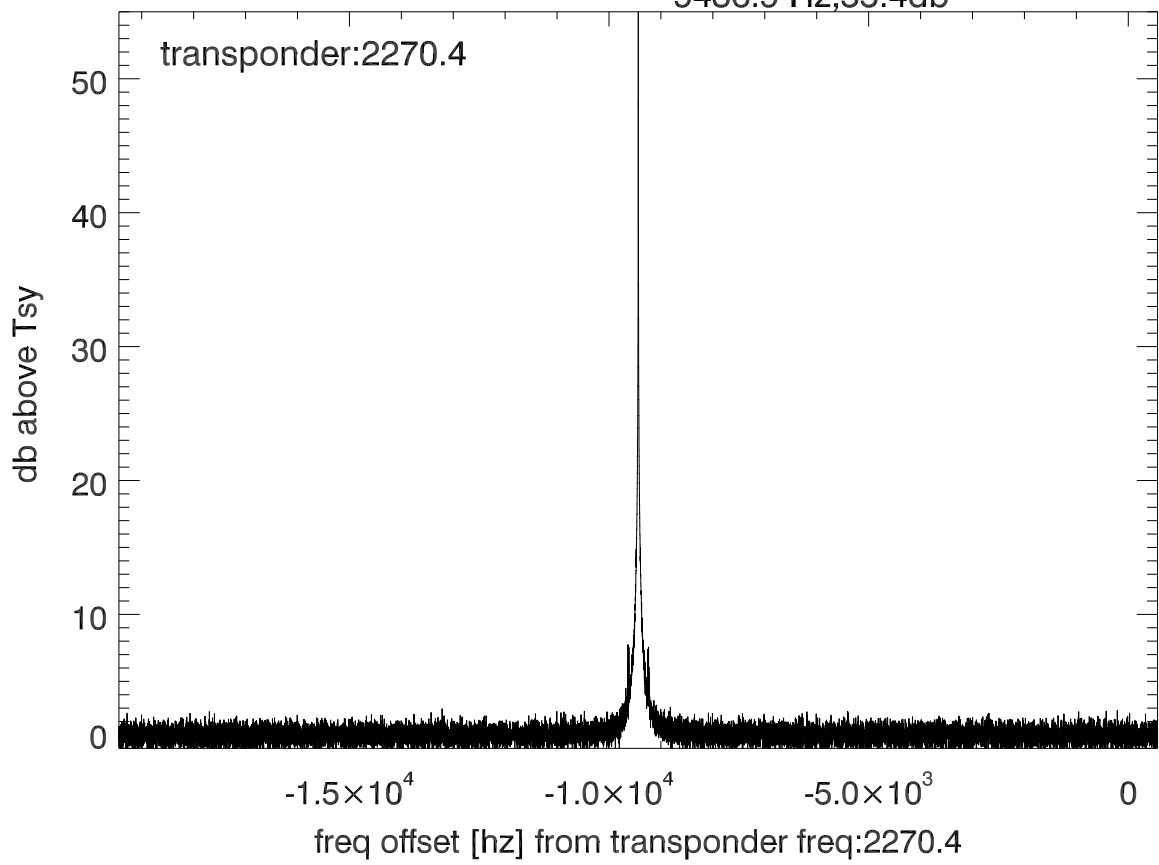

isee3 140610:201859 (UTC). overplot spectra from 52 sec run. PoIA

isee3 140610:201859 (UTC) spectra after doppler correction. PolA

isee3 140610:201859 (UTC) spectra after doppler correction. PolB