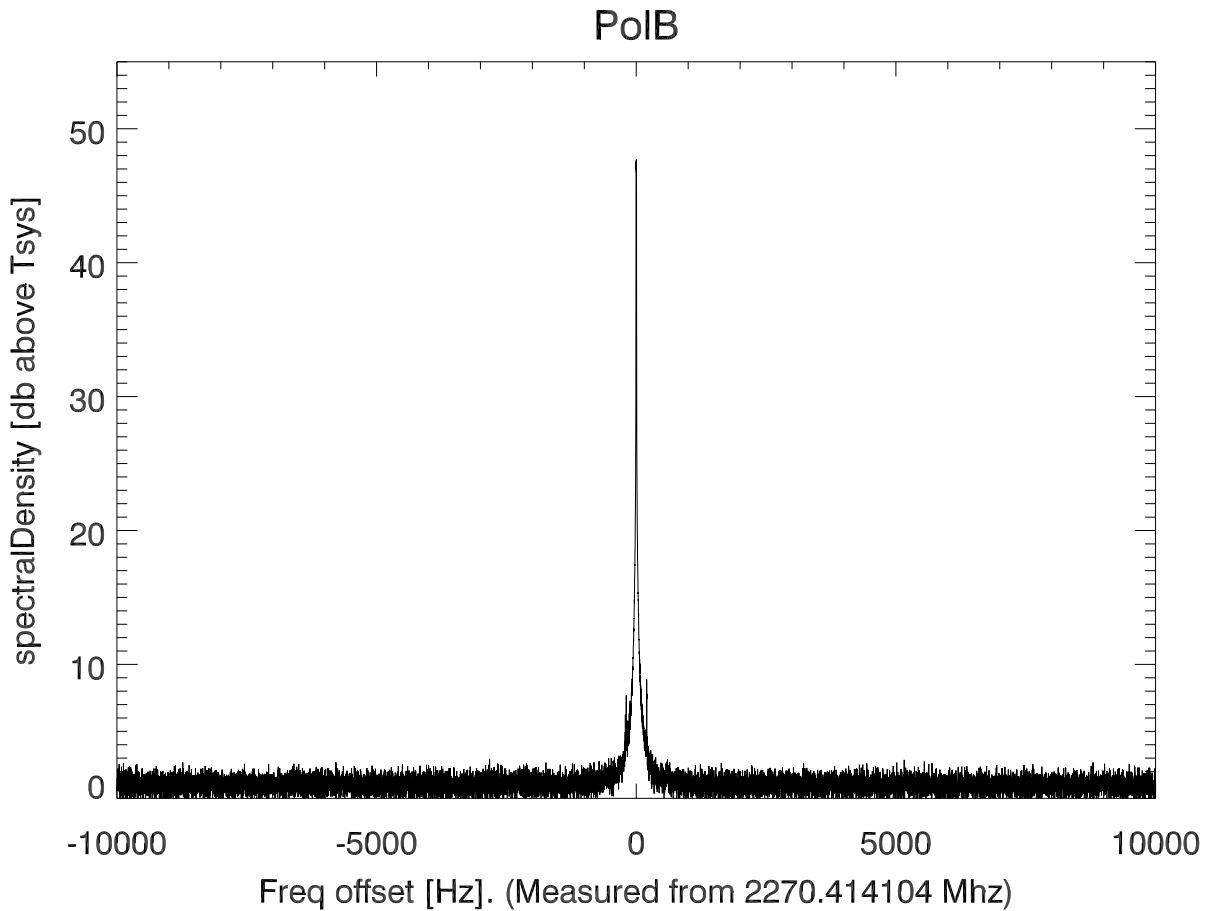

isee3 140610:201859 (UTC). overplot spectra from 52 sec run. PoIA

isee3 140610:201859 (UTC) spectra after doppler correction. PolA

isee3 140610:201859 (UTC) spectra after doppler correction. PolB