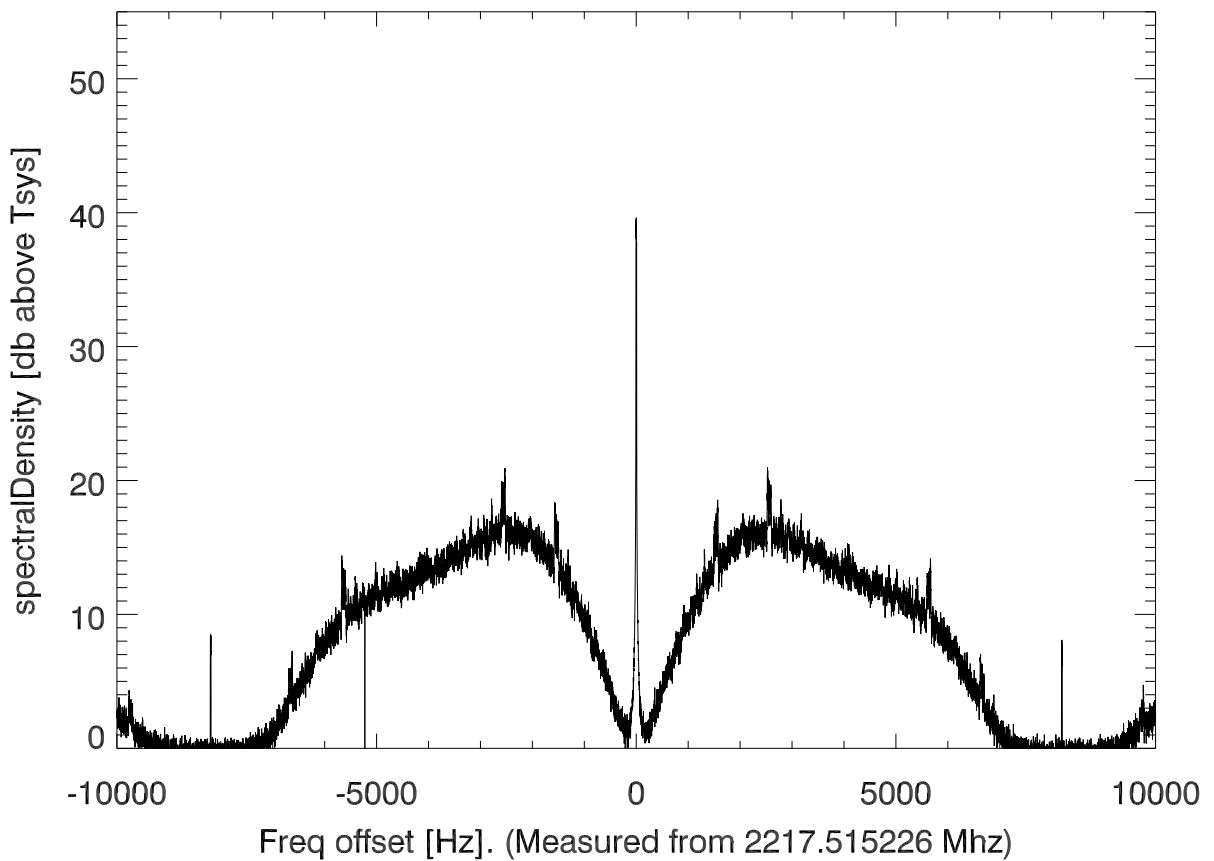

isee3 140610:203714 (UTC). overplot spectra from 64 sec run. PoIA

PoIB

isee3 140610:203714 (UTC) spectra after doppler correction. PolA

isee3 140610:203714 (UTC) spectra after doppler correction. PolB