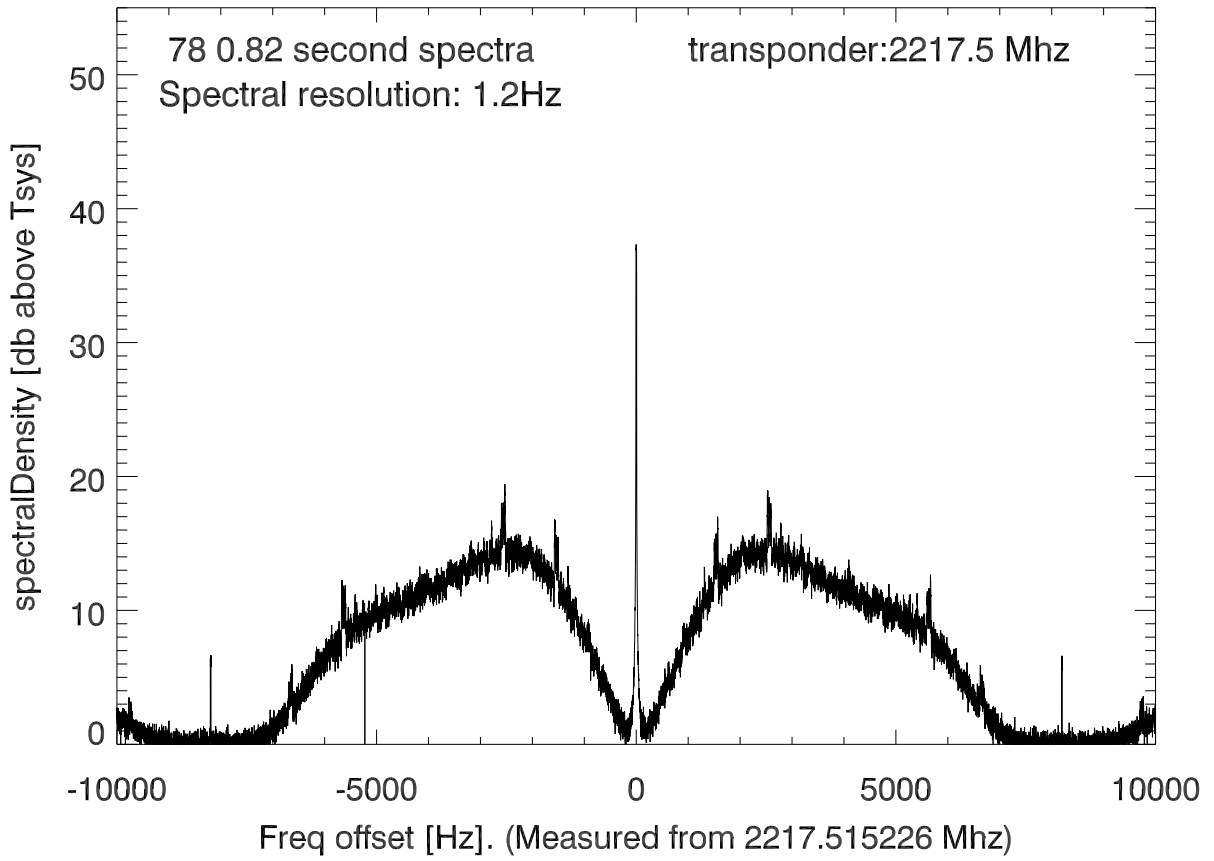

isee3 140610:203714 (UTC). overplot spectra from 64 sec run. PoIA

PoIB

isee3 140610:203714 (UTC) spectra after doppler correction. PolA

isee3 140610:203714 (UTC) spectra after doppler correction. PolB