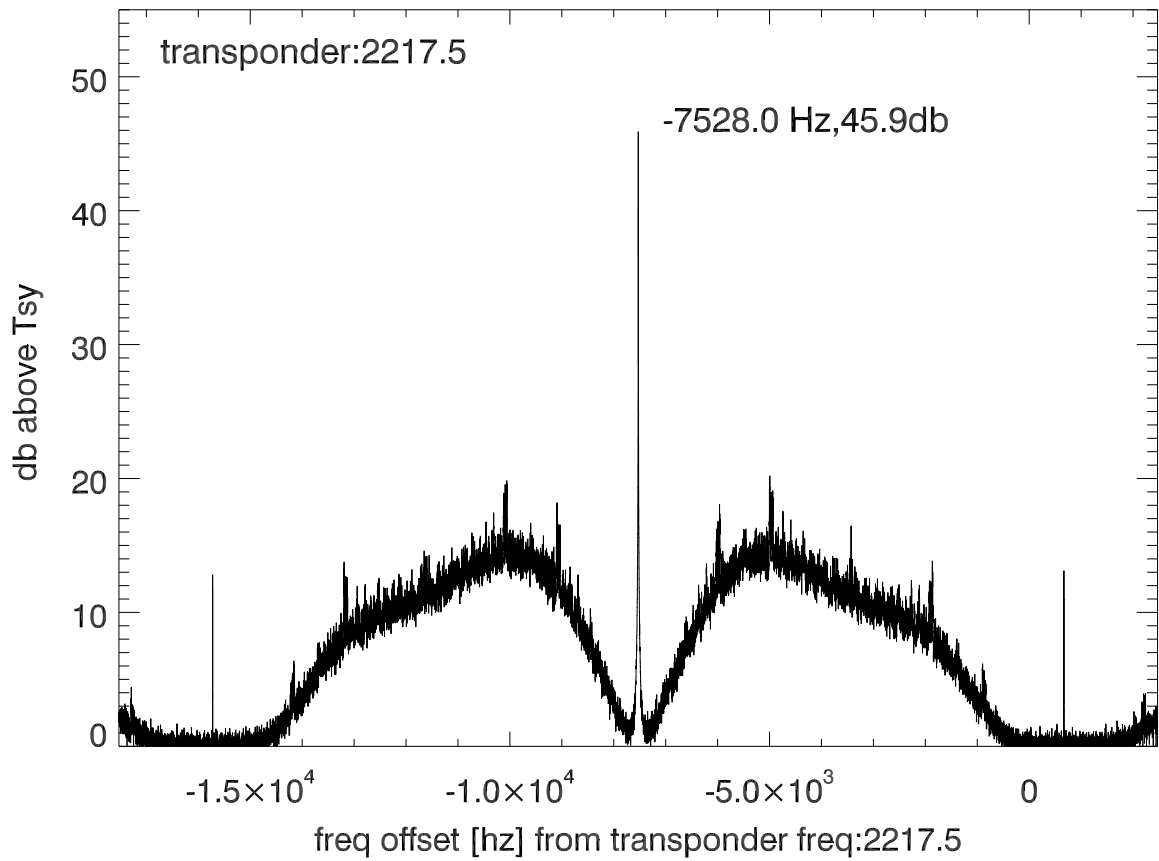

isee3 140610:203714 (UTC). overplot spectra from 64 sec run. PoIA

PoIB

isee3 140610:203714 (UTC) spectra after doppler correction. PolA

isee3 140610:203714 (UTC) spectra after doppler correction. PolB