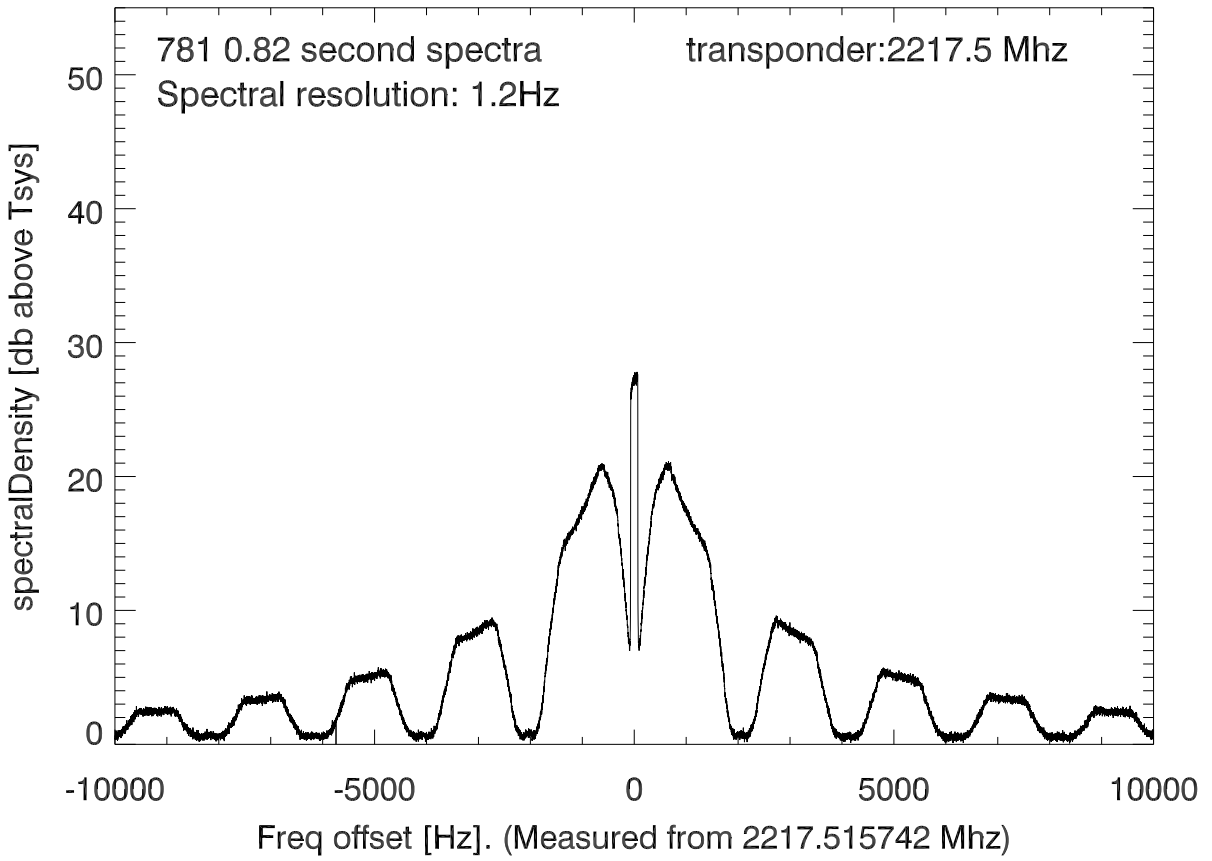

isee3 140608:203241 (UTC). overplot spectra from 640 sec run. PoIA

PoIB

isee3 140608:203241 (UTC) spectra after doppler correction. PoIA

isee3 140608:203241 (UTC) spectra after doppler correction. PoIB