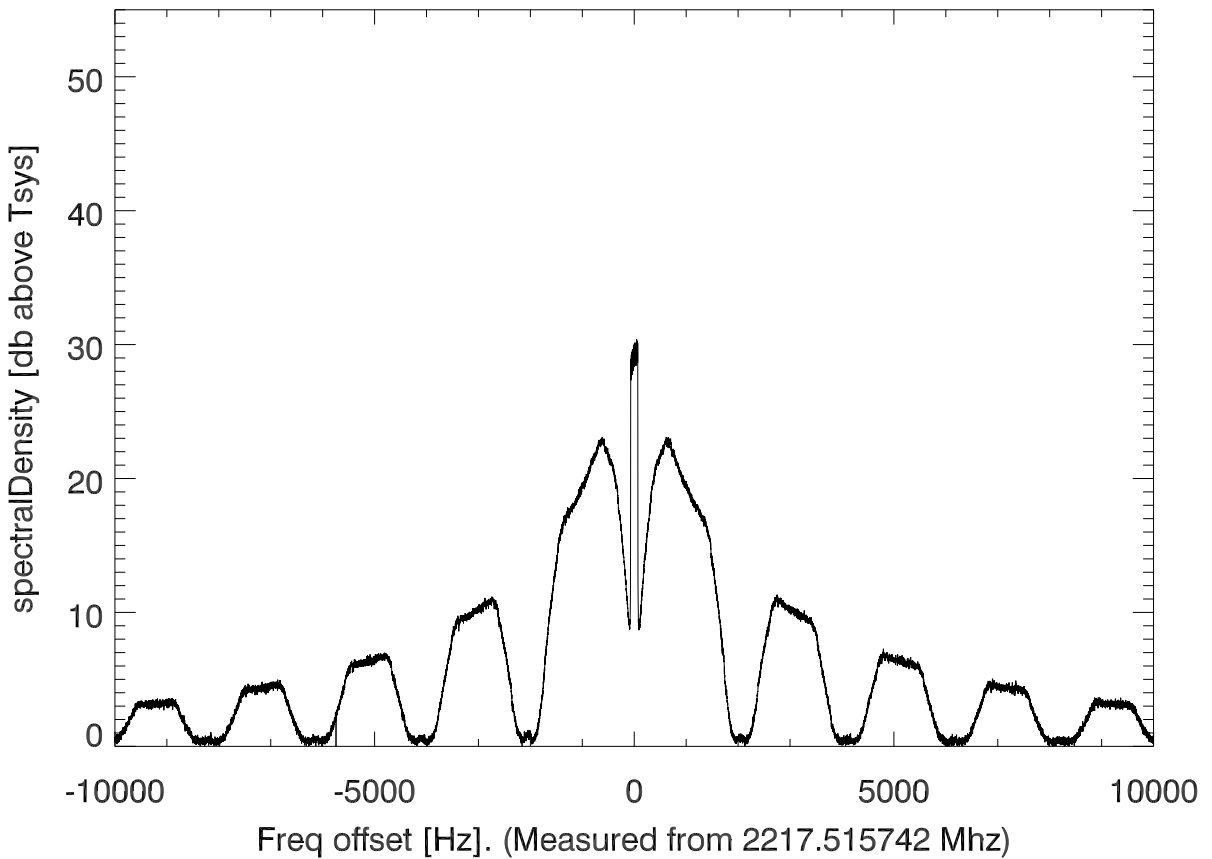

isee3 140608:203241 (UTC). overplot spectra from 640 sec run. PoIA

PoIB

isee3 140608:203241 (UTC) spectra after doppler correction. PoIA

isee3 140608:203241 (UTC) spectra after doppler correction. PoIB