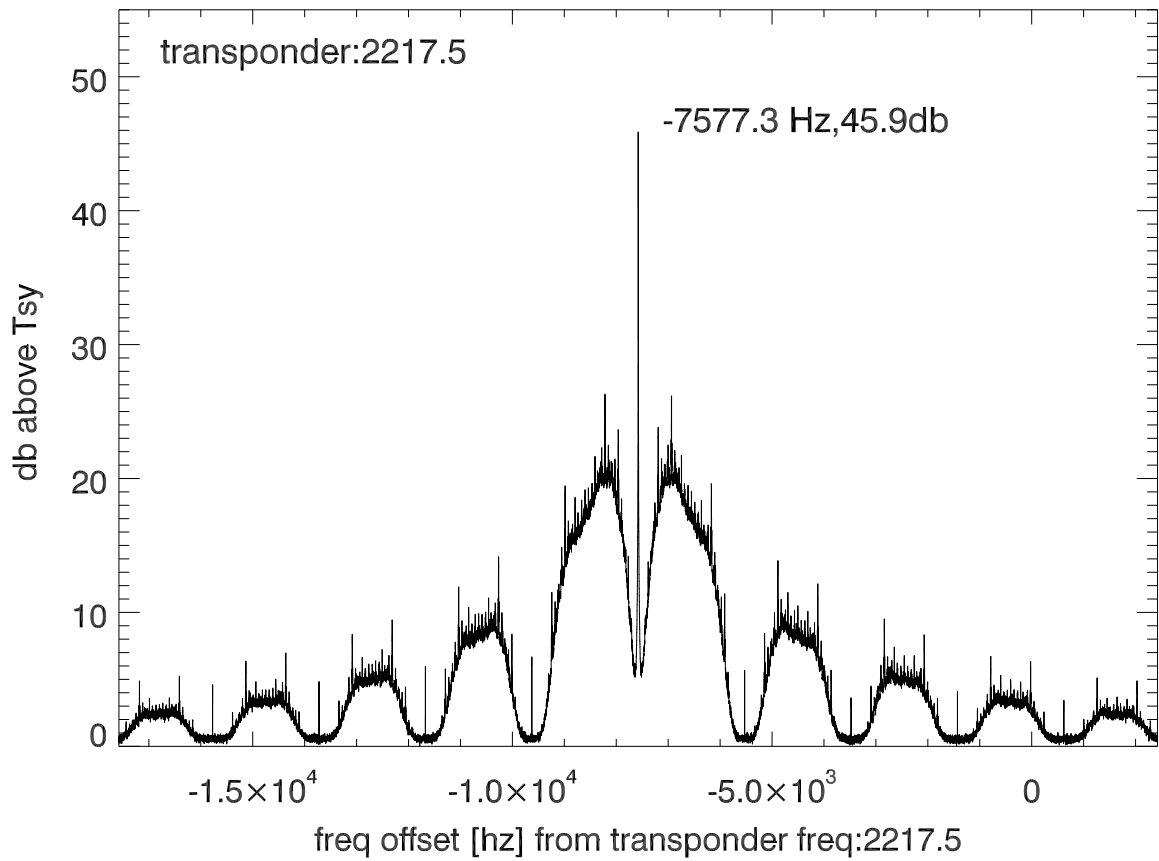

isee3 140608:203241 (UTC). overplot spectra from 640 sec run. PoIA

PoIB

isee3 140608:203241 (UTC) spectra after doppler correction. PoIA

isee3 140608:203241 (UTC) spectra after doppler correction. PoIB