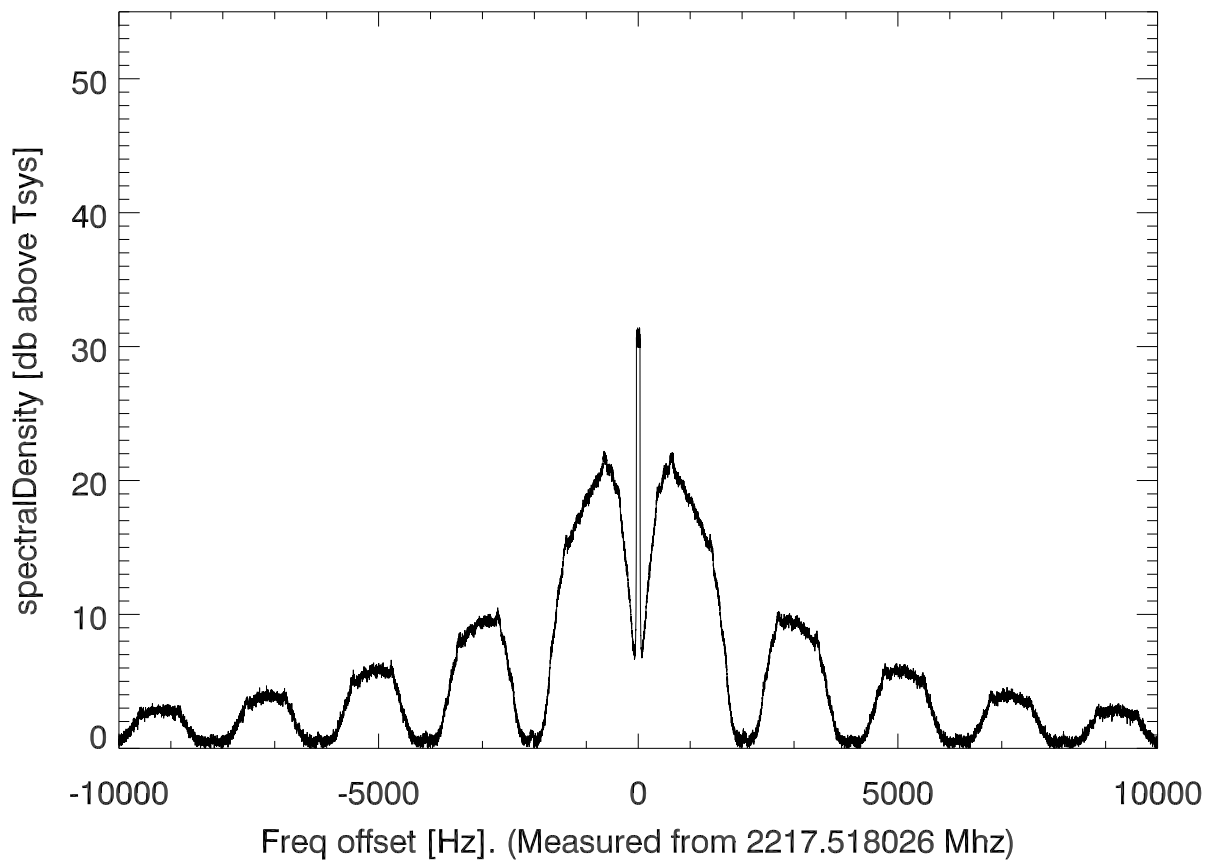

isee3 140529:203235 (UTC). overplot spectra from 320 sec run. PoIA

PoIB

isee3 140529:203235 (UTC) spectra after doppler correction. PoIA

isee3 140529:203235 (UTC) spectra after doppler correction. PoIB