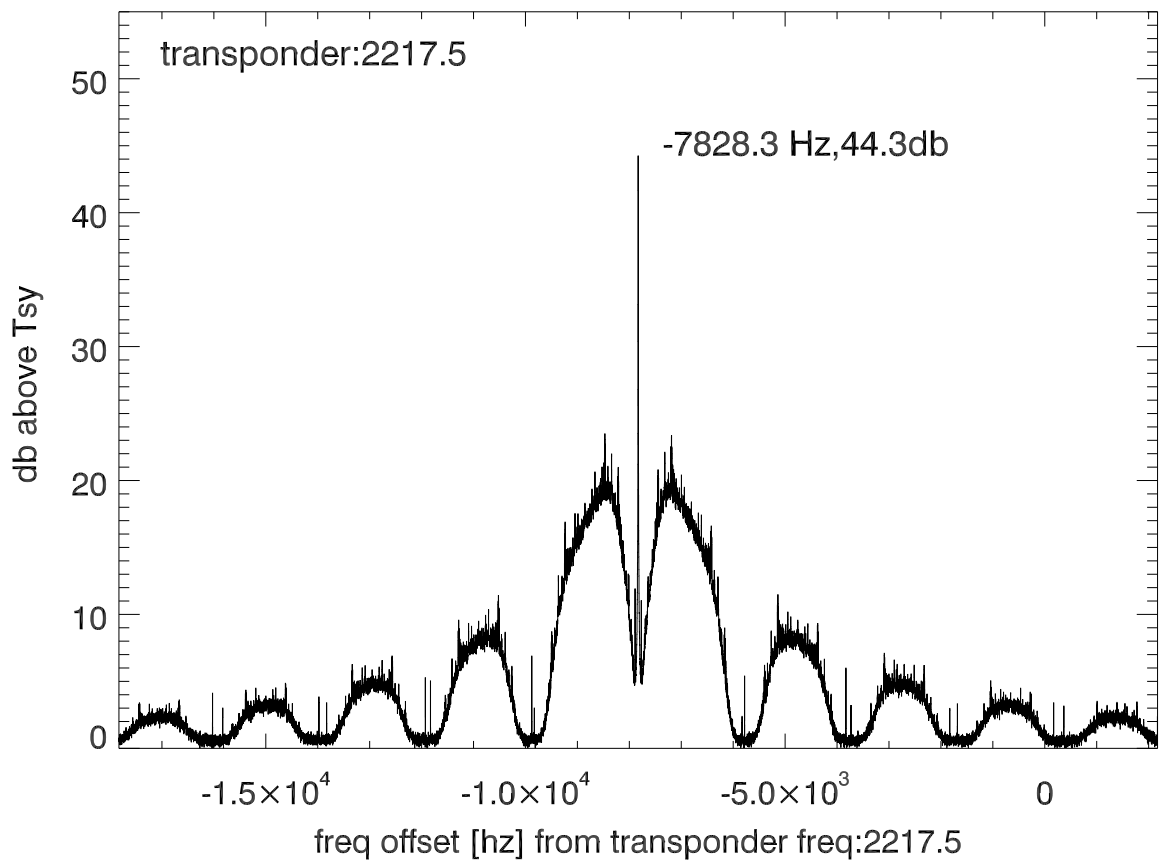

isee3 140529:203235 (UTC). overplot spectra from 320 sec run. PoIA

PoIB

isee3 140529:203235 (UTC) spectra after doppler correction. PoIA

isee3 140529:203235 (UTC) spectra after doppler correction. PoIB