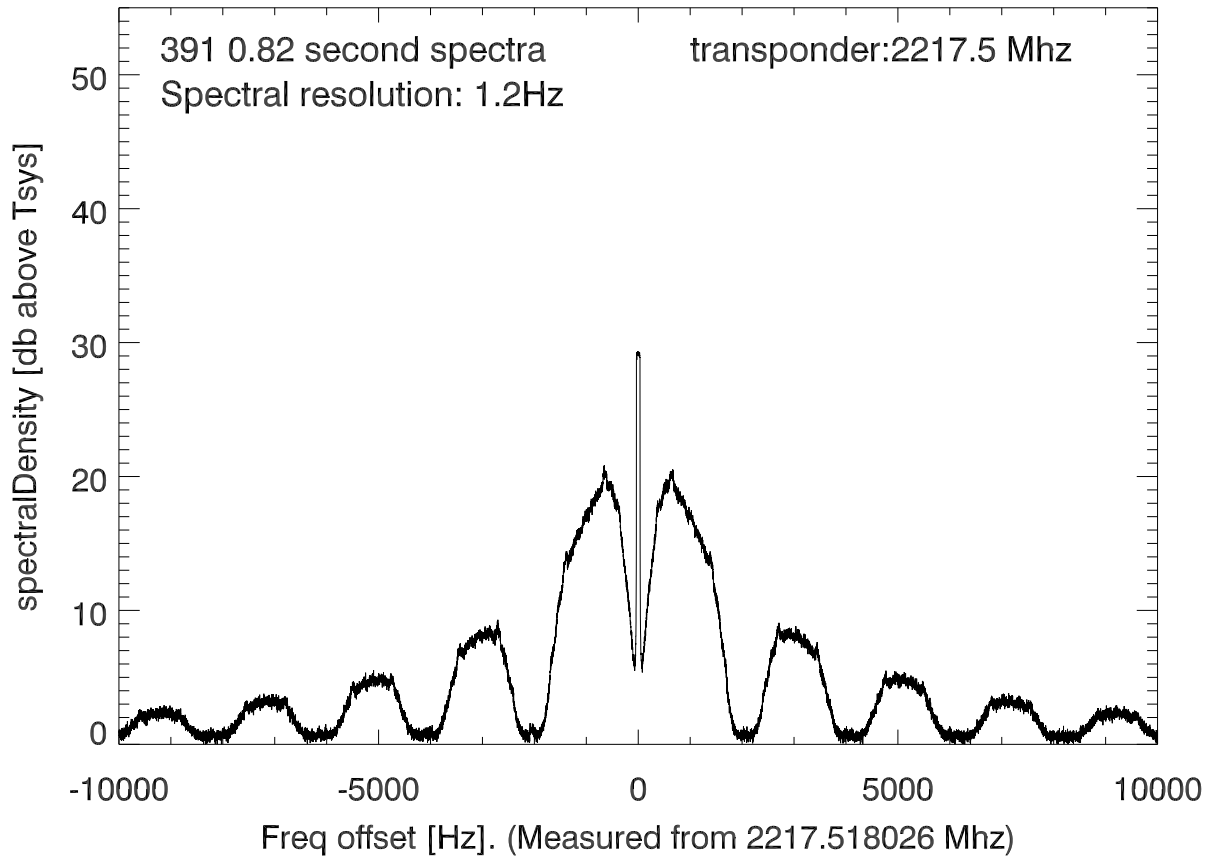

isee3 140529:203235 (UTC). overplot spectra from 320 sec run. PoIA

PoIB

isee3 140529:203235 (UTC) spectra after doppler correction. PoIA

isee3 140529:203235 (UTC) spectra after doppler correction. PoIB