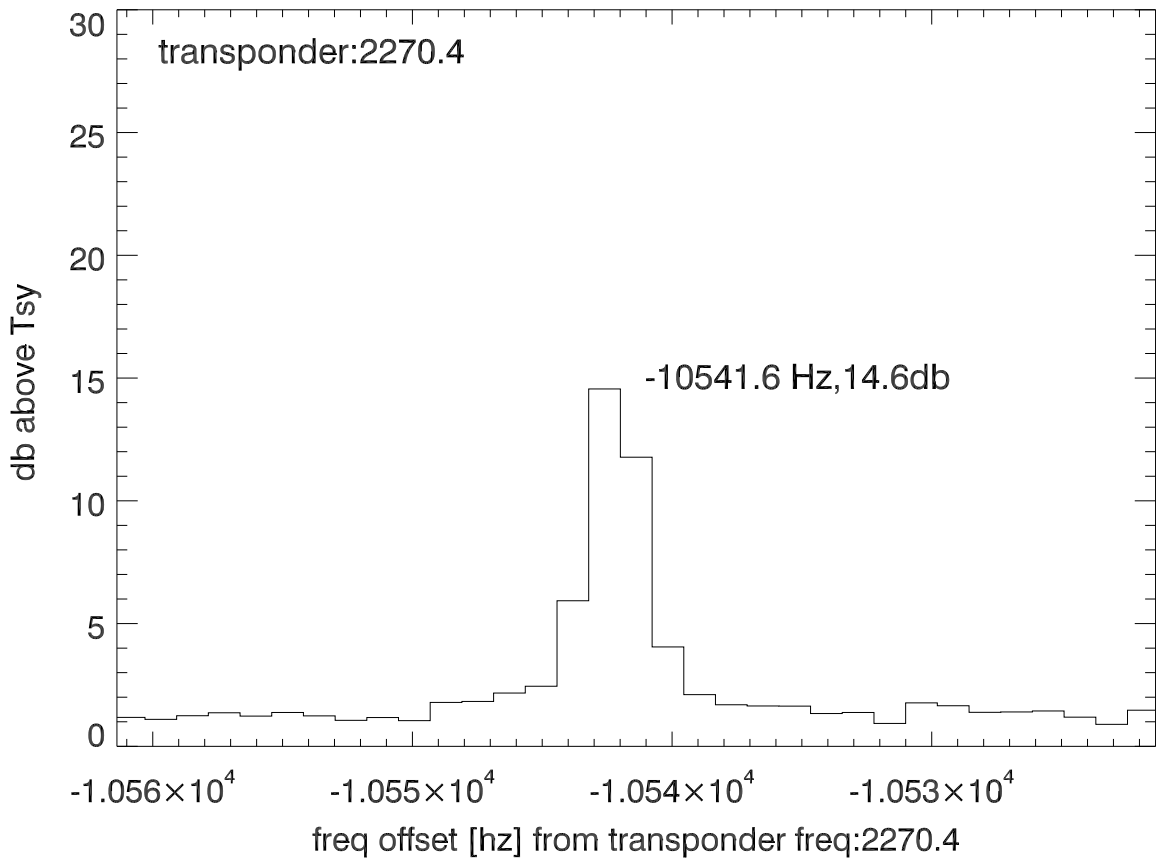

isee3 140409:194957 (UTC). overplot spectra from 300 sec run. PoIA

PoIB

isee3 140409:194957 (UTC) spectra after doppler correction. PoIA

isee3 140409:194957 (UTC) spectra after doppler correction. PoIB