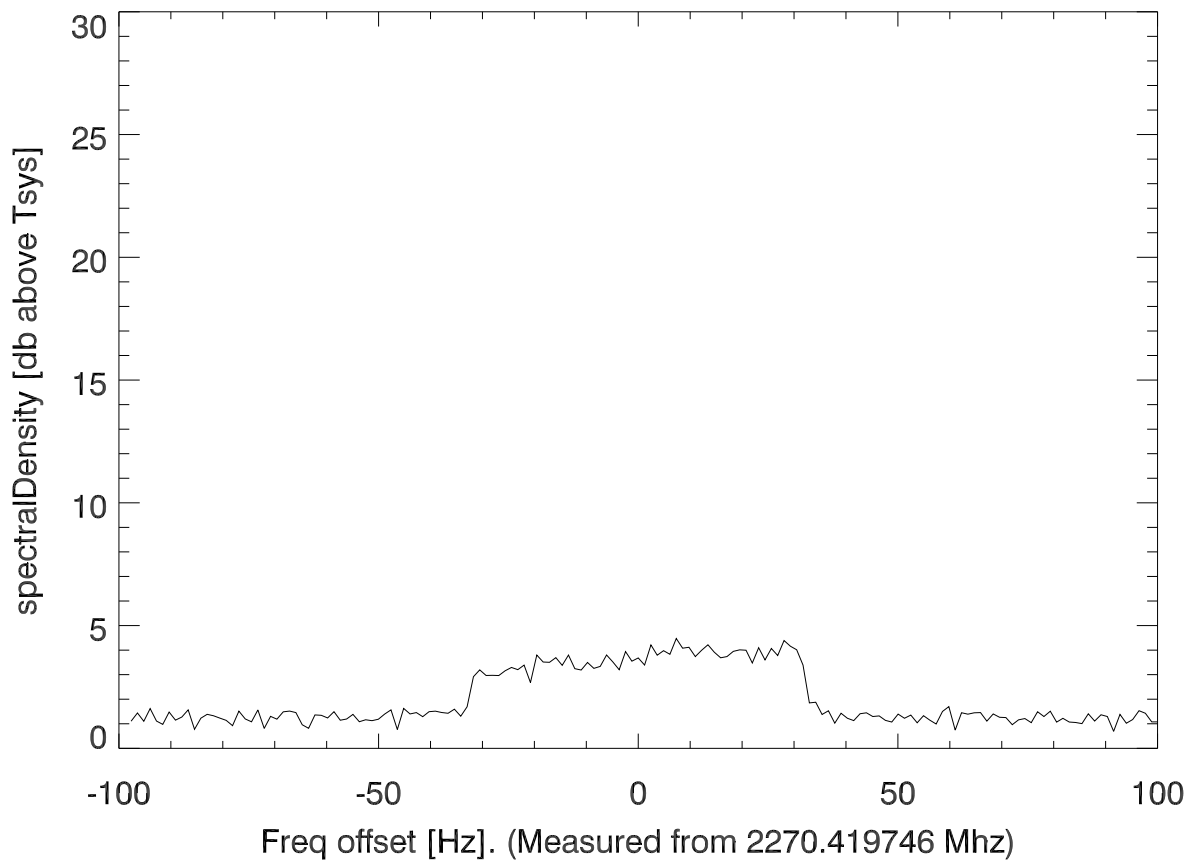

isee3 140409:194957 (UTC). overplot spectra from 300 sec run. PoIA

PoIB

isee3 140409:194957 (UTC) spectra after doppler correction. PoIA

isee3 140409:194957 (UTC) spectra after doppler correction. PoIB