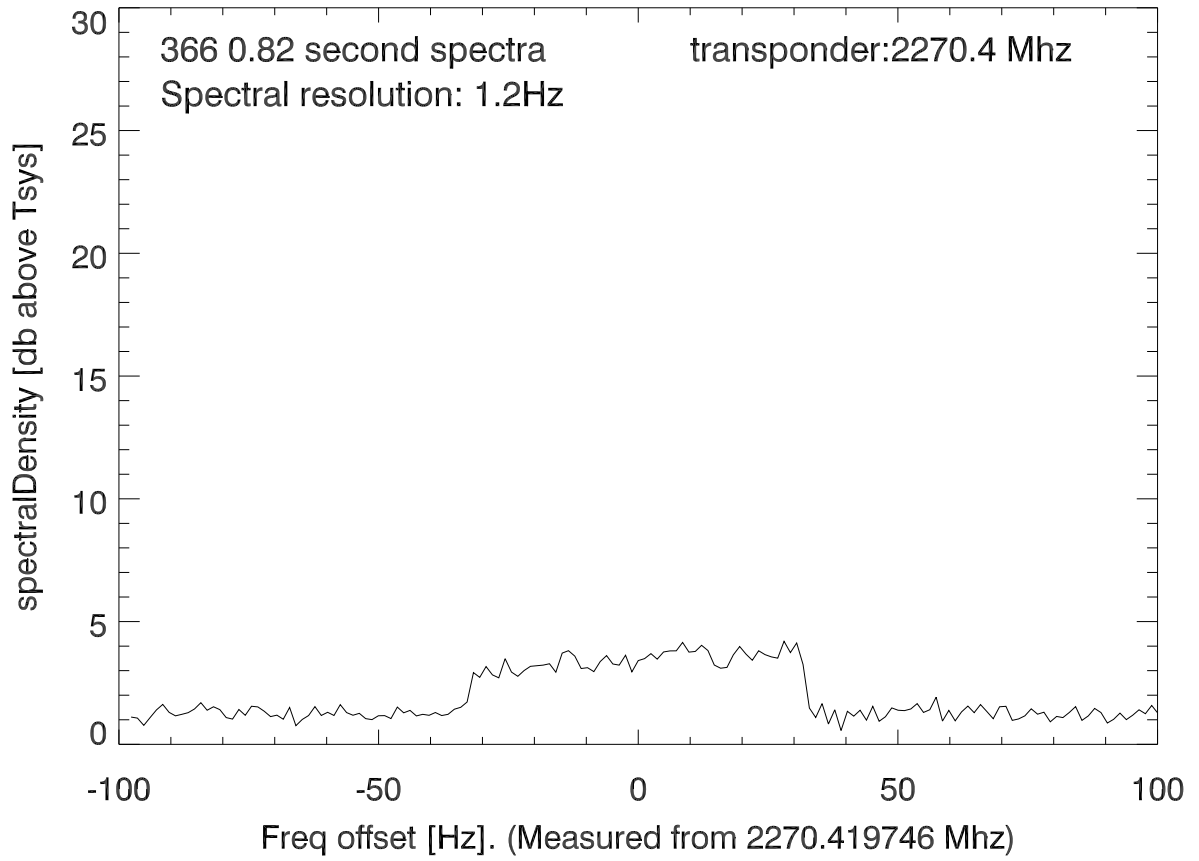

isee3 140409:194957 (UTC). overplot spectra from 300 sec run. PoIA

PoIB

isee3 140409:194957 (UTC) spectra after doppler correction. PoIA

isee3 140409:194957 (UTC) spectra after doppler correction. PoIB