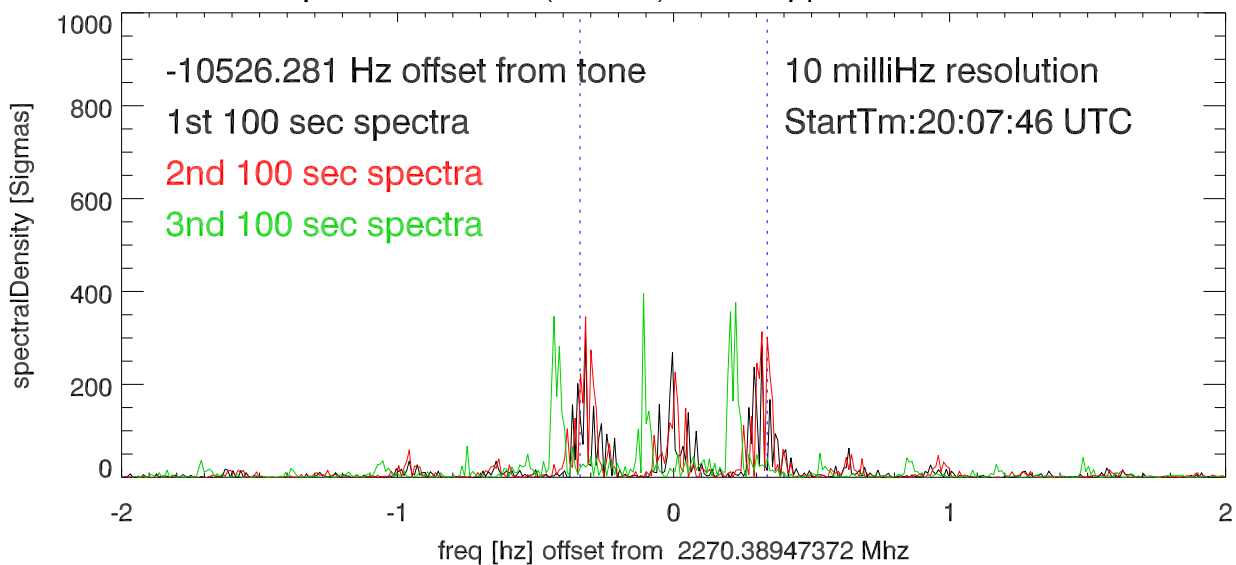

14apr14 isee3 tone ( 2217.5) after doppler correction. PoIA

PoIB

average spectra and polarizations

14apr14 isee3 tone ( 2270.4) after doppler correction. PoIA

PoIB

average spectra and polarizations

14apr14 isee3 tone ( 2217.5) after doppler correction. PoIA

PoIB

average spectra and polarizations

14apr14 isee3 tone ( 2270.4) after doppler correction. PoIA

PoIB

average spectra and polarizations