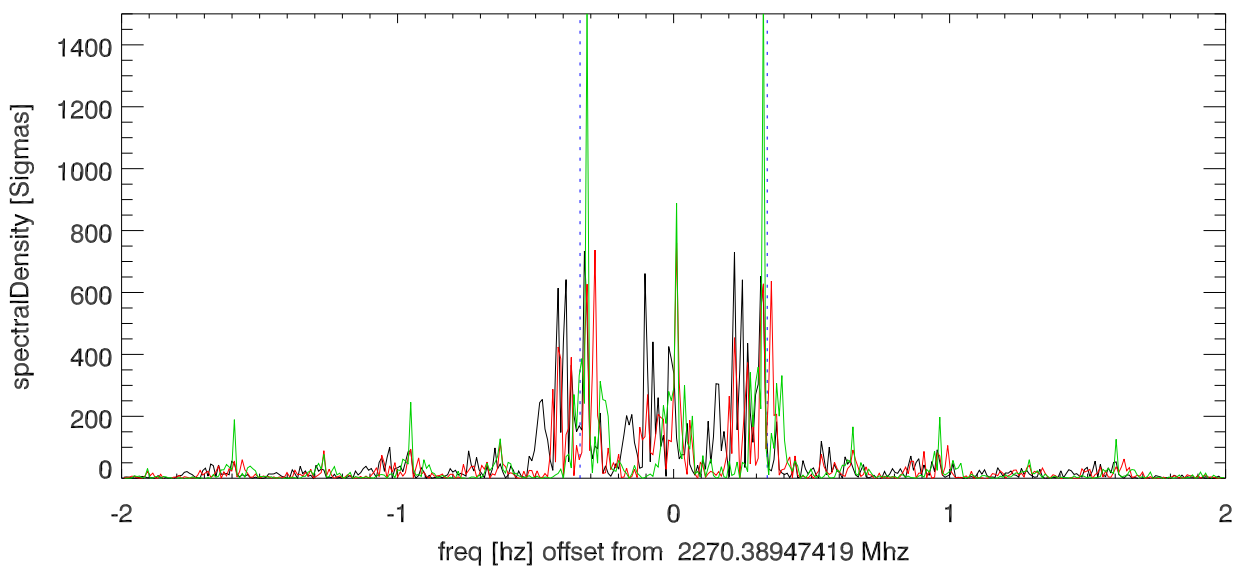

PoIB

average spectra and polarizations

14apr14 isee3 tone ( 2270.4) after doppler correction. PoIA

PoIB

average spectra and polarizations