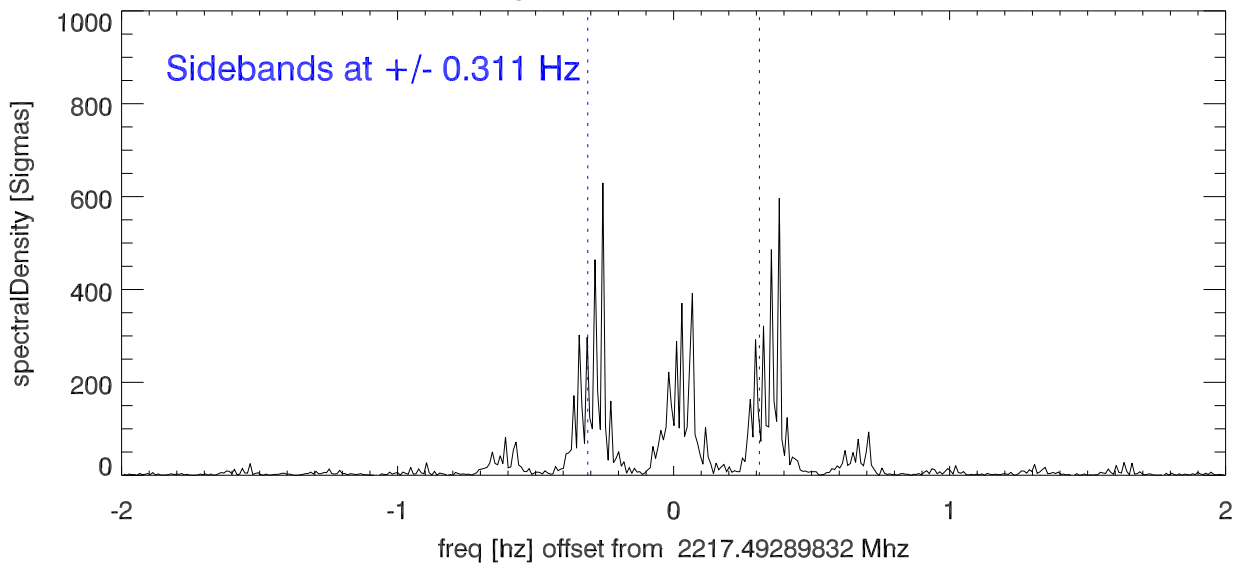

14apr14 isee3 tone ( 2217.5) after doppler correction. PoIA

PoIB

average spectra and polarizations

14apr14 isee3 tone ( 2270.4) after doppler correction. PoIA

PoIB

average spectra and polarizations

14apr14 isee3 tone ( 2217.5) after doppler correction. PoIA

PoIB

average spectra and polarizations

14apr14 isee3 tone ( 2270.4) after doppler correction. PoIA

PoIB

average spectra and polarizations