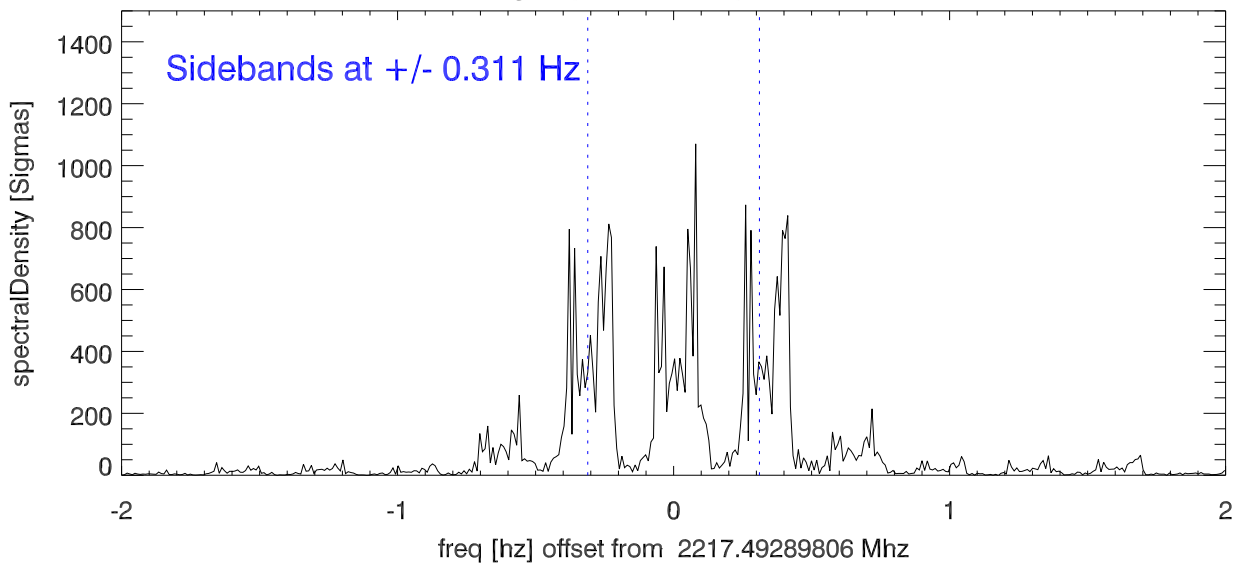

14apr14 isee3 tone ( 2217.5) after doppler correction. PoIA

PoIB

average spectra and polarizations

14apr14 isee3 tone ( 2270.4) after doppler correction. PoIA

PoIB

average spectra and polarizations

14apr14 isee3 tone ( 2217.5) after doppler correction. PoIA

PoIB

average spectra and polarizations

14apr14 isee3 tone ( 2270.4) after doppler correction. PoIA

PoIB

average spectra and polarizations