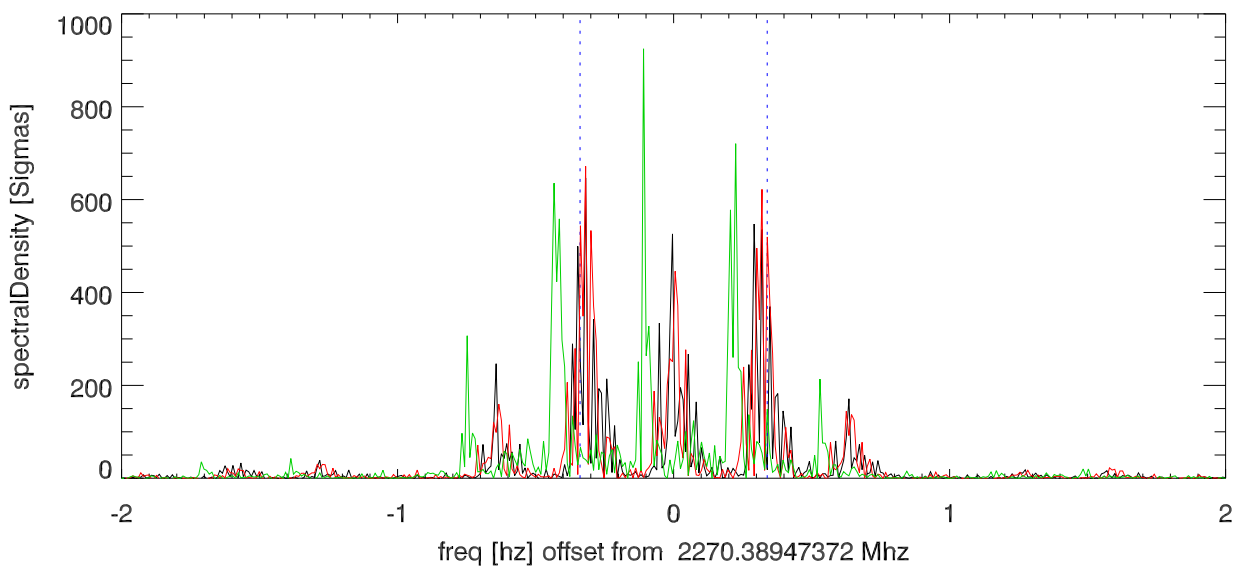

14apr14 isee3 tone ( 2217.5) after doppler correction. PoIA

PoIB

average spectra and polarizations

14apr14 isee3 tone ( 2270.4) after doppler correction. PoIA

PoIB

average spectra and polarizations

14apr14 isee3 tone ( 2217.5) after doppler correction. PoIA

PoIB

average spectra and polarizations

14apr14 isee3 tone ( 2270.4) after doppler correction. PoIA

PoIB

average spectra and polarizations