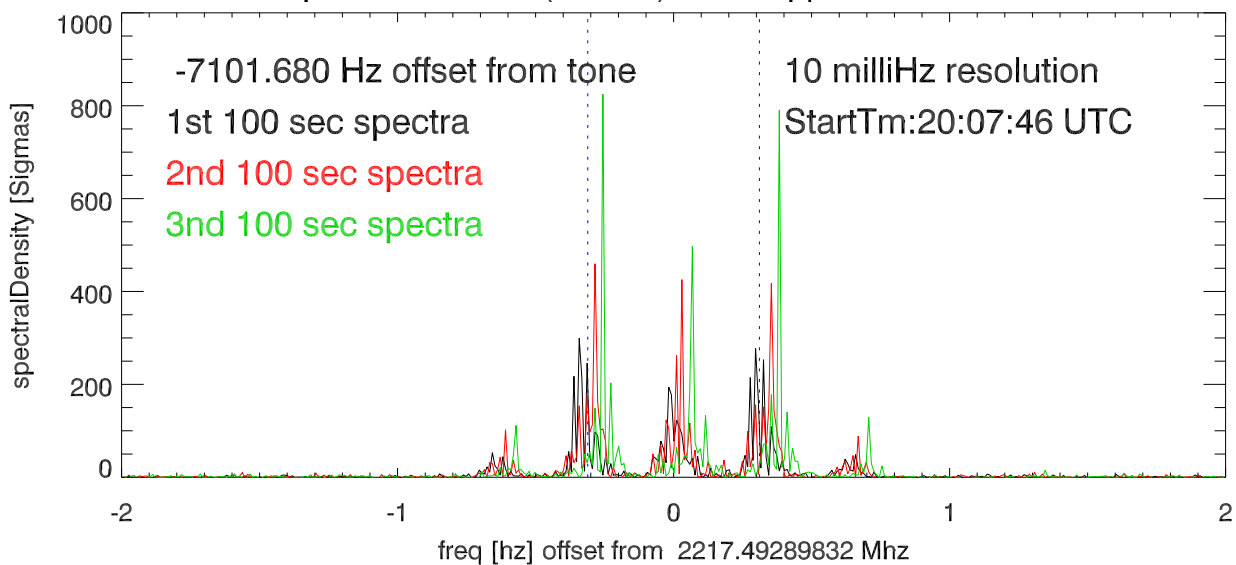

14apr14 isee3 tone ( 2217.5) after doppler correction. PoIA

PoIB

average spectra and polarizations

14apr14 isee3 tone ( 2270.4) after doppler correction. PoIA

PoIB

average spectra and polarizations

14apr14 isee3 tone ( 2217.5) after doppler correction. PoIA

PoIB

average spectra and polarizations

14apr14 isee3 tone ( 2270.4) after doppler correction. PoIA

PoIB

average spectra and polarizations