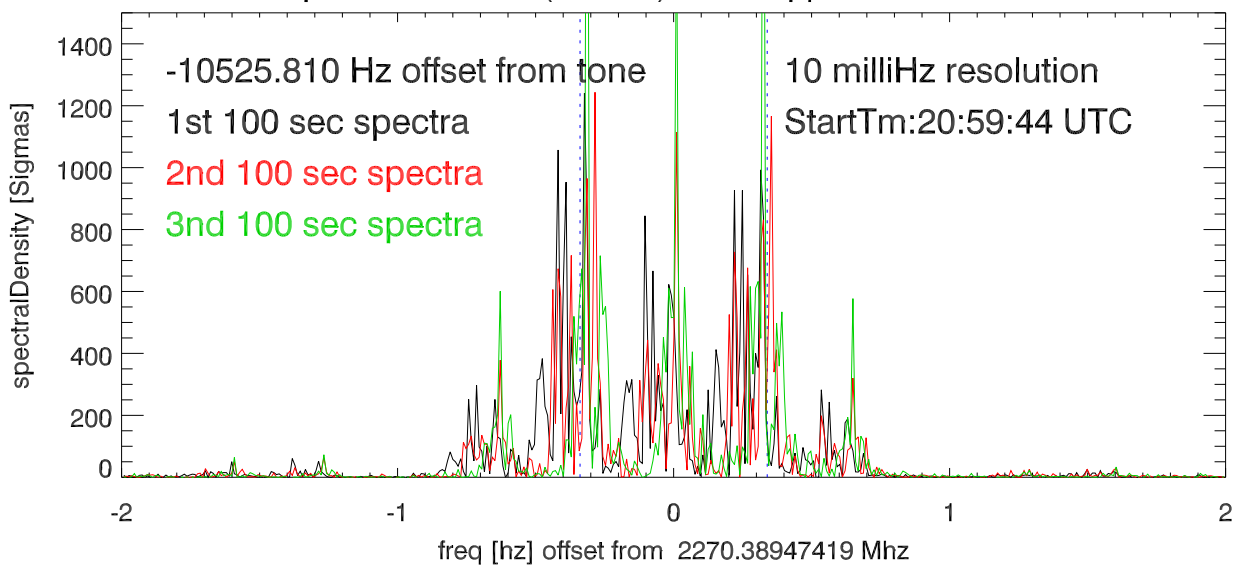

14apr14 isee3 tone ( 2217.5) after doppler correction. PoIA

PoIB

average spectra and polarizations

14apr14 isee3 tone ( 2270.4) after doppler correction. PoIA

PoIB

average spectra and polarizations

14apr14 isee3 tone ( 2217.5) after doppler correction. PoIA

PoIB

average spectra and polarizations

14apr14 isee3 tone ( 2270.4) after doppler correction. PoIA

PoIB

average spectra and polarizations