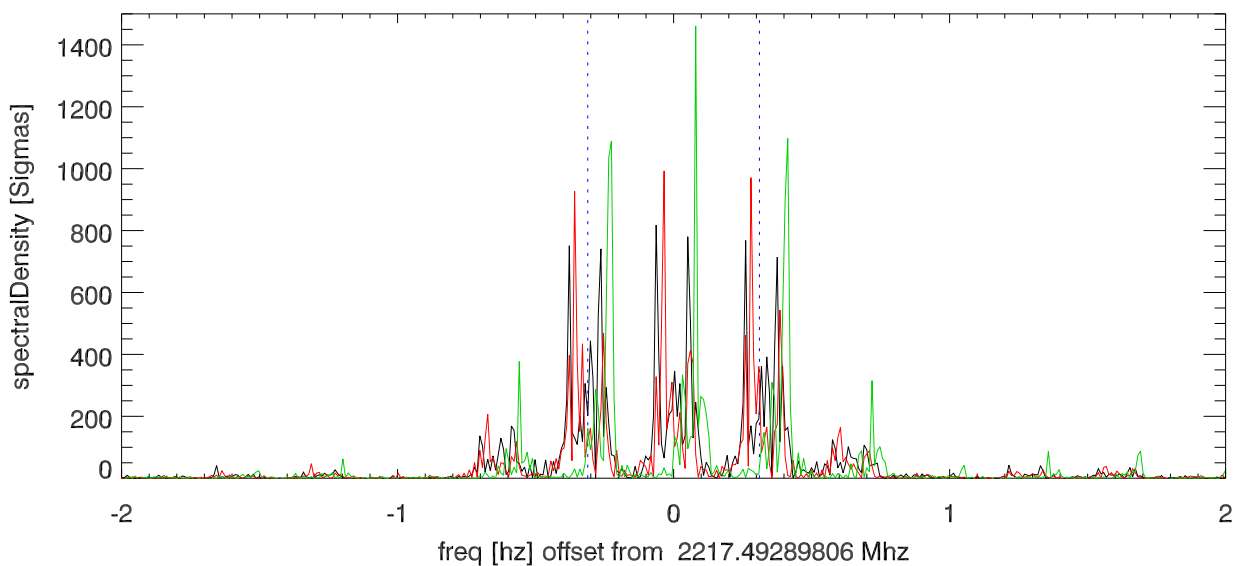

14apr14 isee3 tone ( 2217.5) after doppler correction. PoIA

PoIB

average spectra and polarizations

14apr14 isee3 tone ( 2270.4) after doppler correction. PoIA

PoIB

average spectra and polarizations

14apr14 isee3 tone ( 2217.5) after doppler correction. PoIA

PoIB

average spectra and polarizations

14apr14 isee3 tone ( 2270.4) after doppler correction. PoIA

PoIB

average spectra and polarizations