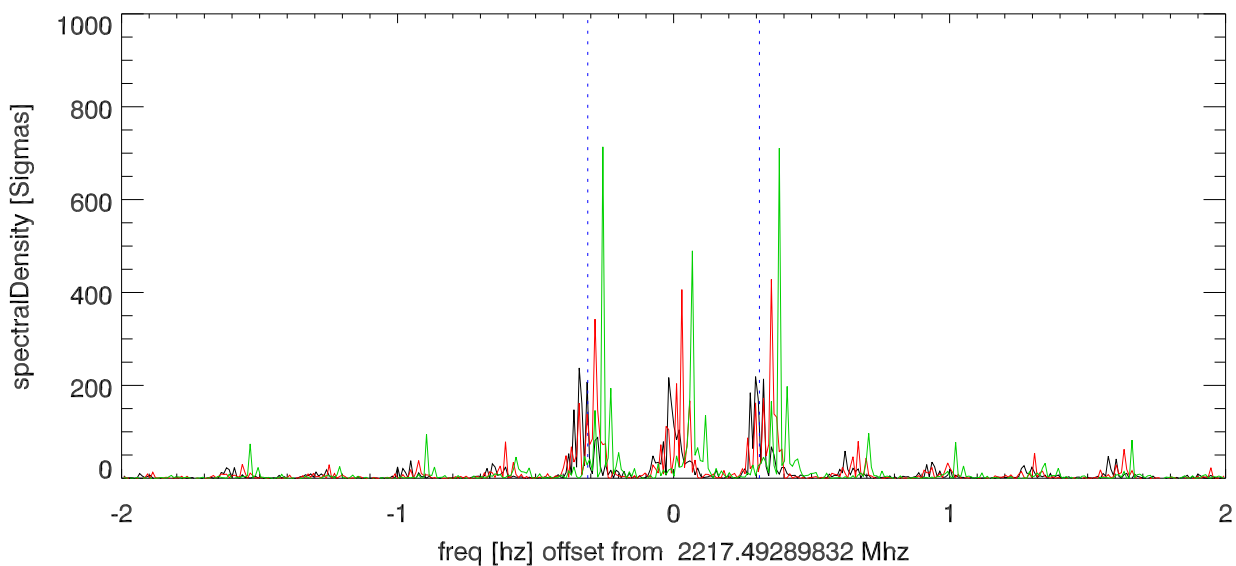

14apr14 isee3 tone ( 2217.5) after doppler correction. PoIA

PoIB

average spectra and polarizations

14apr14 isee3 tone ( 2270.4) after doppler correction. PoIA

PoIB

average spectra and polarizations

14apr14 isee3 tone ( 2217.5) after doppler correction. PoIA

PoIB

average spectra and polarizations

14apr14 isee3 tone ( 2270.4) after doppler correction. PoIA

PoIB

average spectra and polarizations