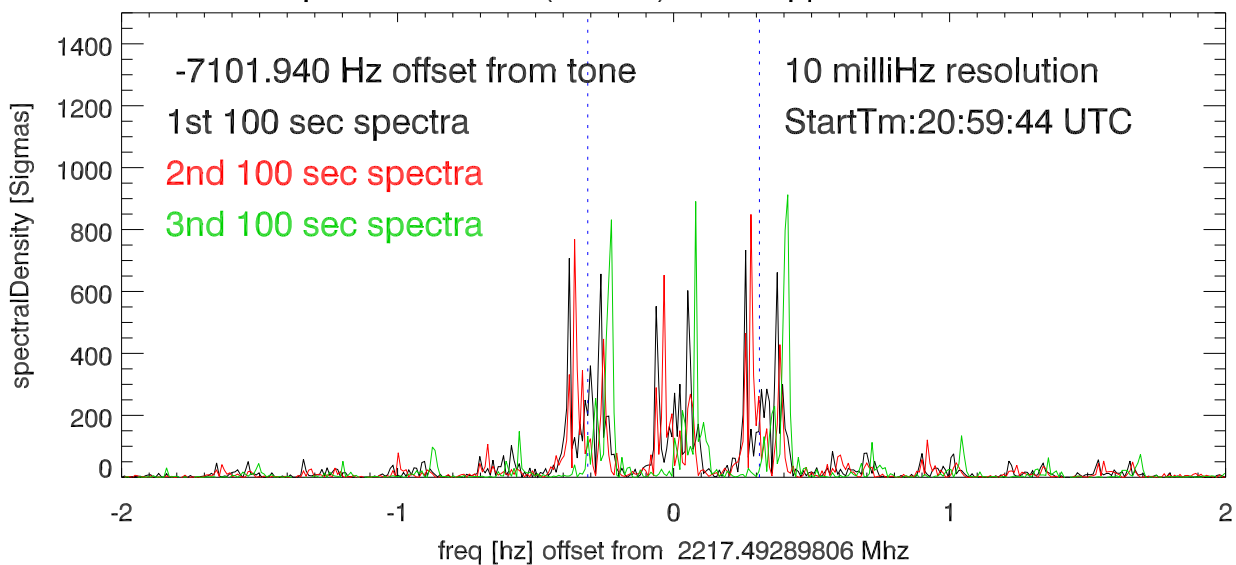

14apr14 isee3 tone ( 2217.5) after doppler correction. PoIA

PoIB

average spectra and polarizations

14apr14 isee3 tone ( 2270.4) after doppler correction. PoIA

PoIB

average spectra and polarizations

14apr14 isee3 tone ( 2217.5) after doppler correction. PoIA

PoIB

average spectra and polarizations

14apr14 isee3 tone ( 2270.4) after doppler correction. PoIA

PoIB

average spectra and polarizations