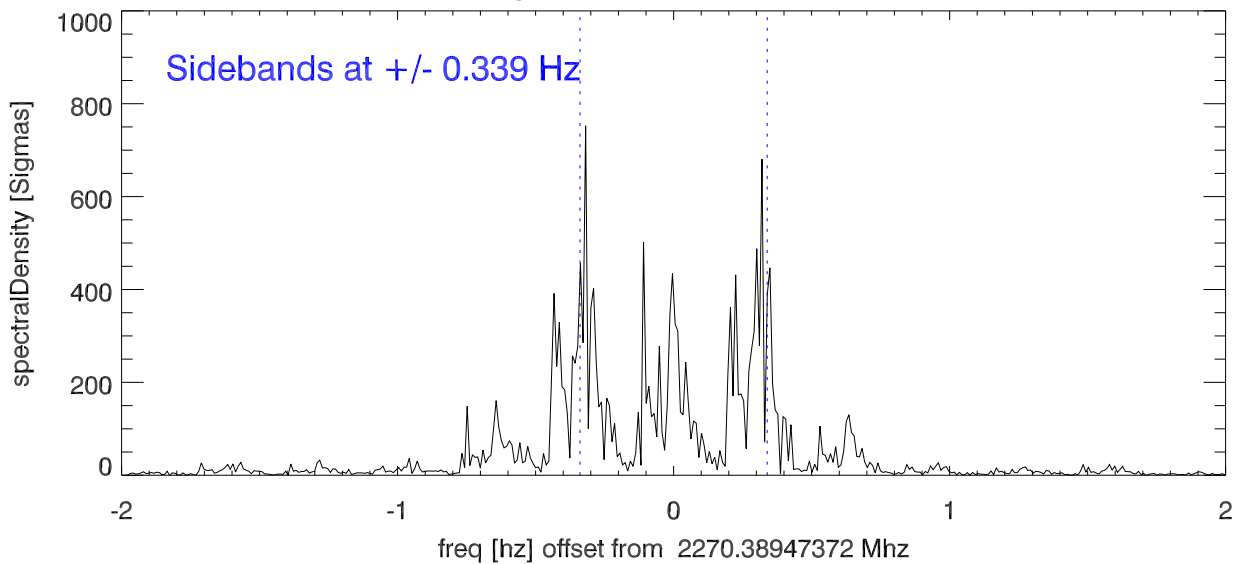

14apr14 isee3 tone ( 2217.5) after doppler correction. PoIA

PoIB

average spectra and polarizations

14apr14 isee3 tone ( 2270.4) after doppler correction. PoIA

PoIB

average spectra and polarizations

14apr14 isee3 tone ( 2217.5) after doppler correction. PoIA

PoIB

average spectra and polarizations

14apr14 isee3 tone ( 2270.4) after doppler correction. PoIA

PoIB

average spectra and polarizations