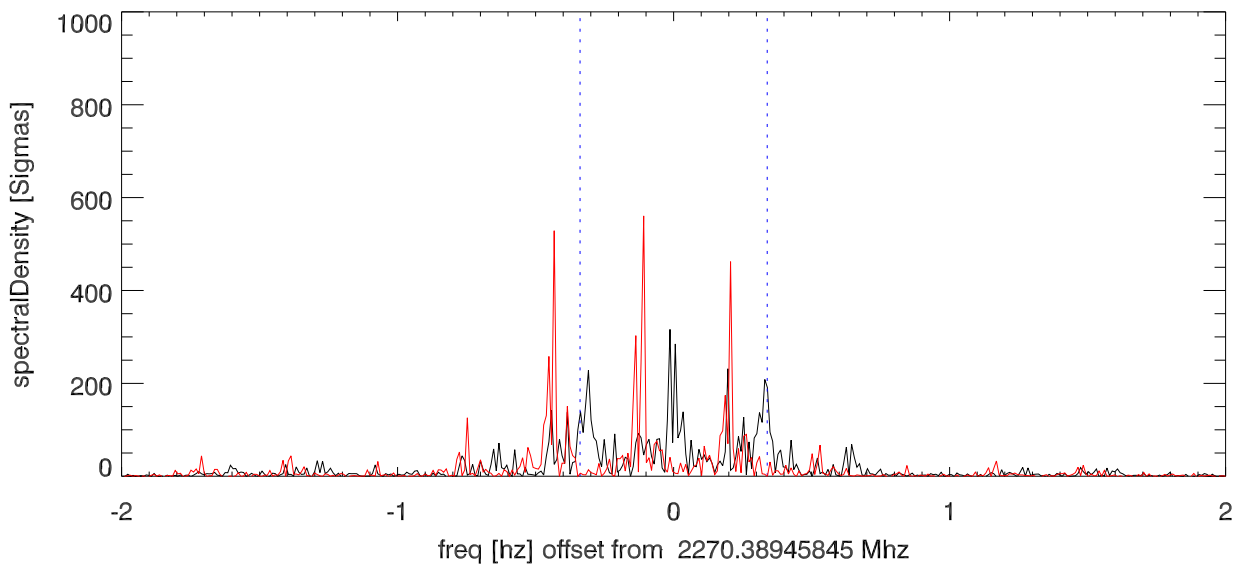

09apr14 isee3 tone (2217.5) after doppler correction. PoIA

PoIB

average spectra and polarizations

09apr14 isee3 tone (2270.4) after doppler correction. PoIA

PoIB

average spectra and polarizations