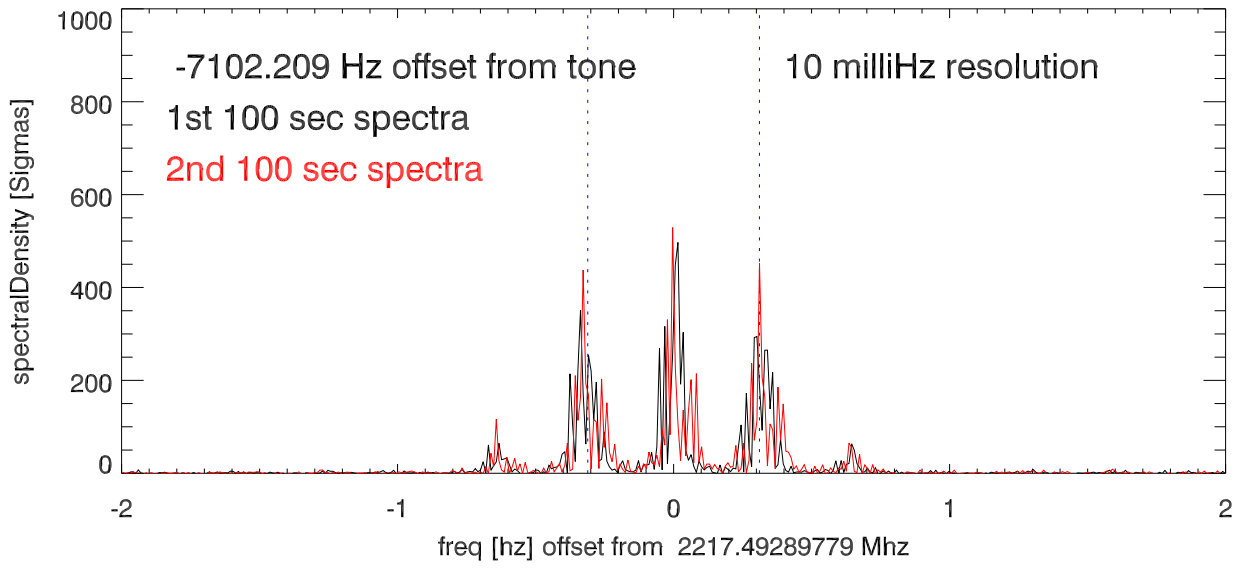

09apr14 isee3 tone (2217.5) after doppler correction. PoIA

PoIB

average spectra and polarizations

09apr14 isee3 tone (2270.4) after doppler correction. PoIA

PoIB

average spectra and polarizations