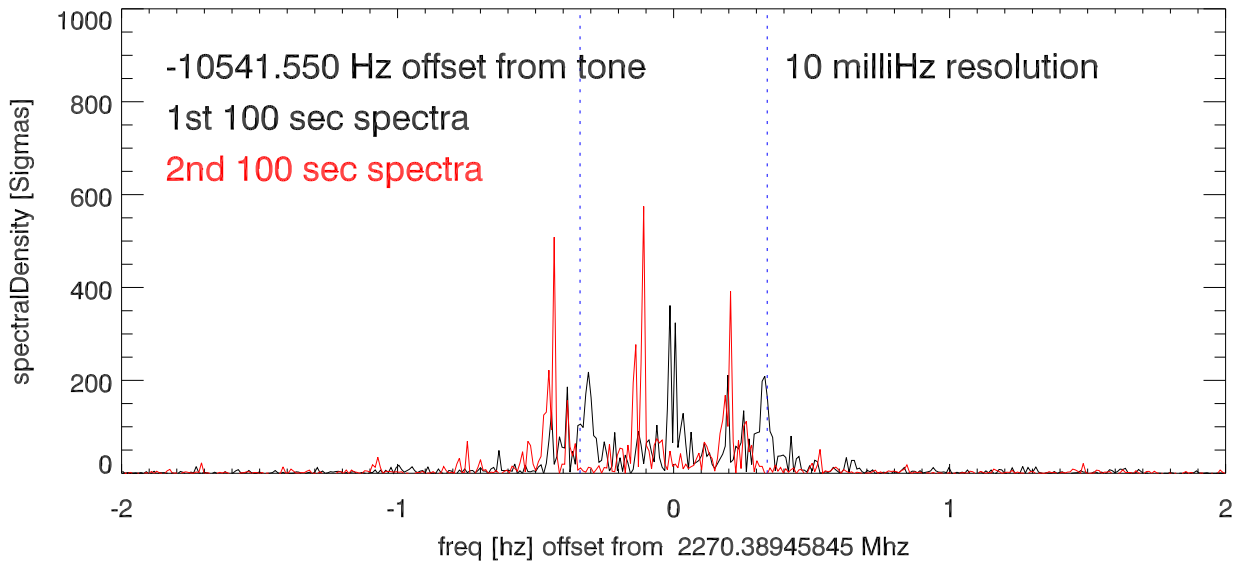

09apr14 isee3 tone (2217.5) after doppler correction. PoIA

PoIB

average spectra and polarizations

09apr14 isee3 tone (2270.4) after doppler correction. PoIA

PoIB

average spectra and polarizations