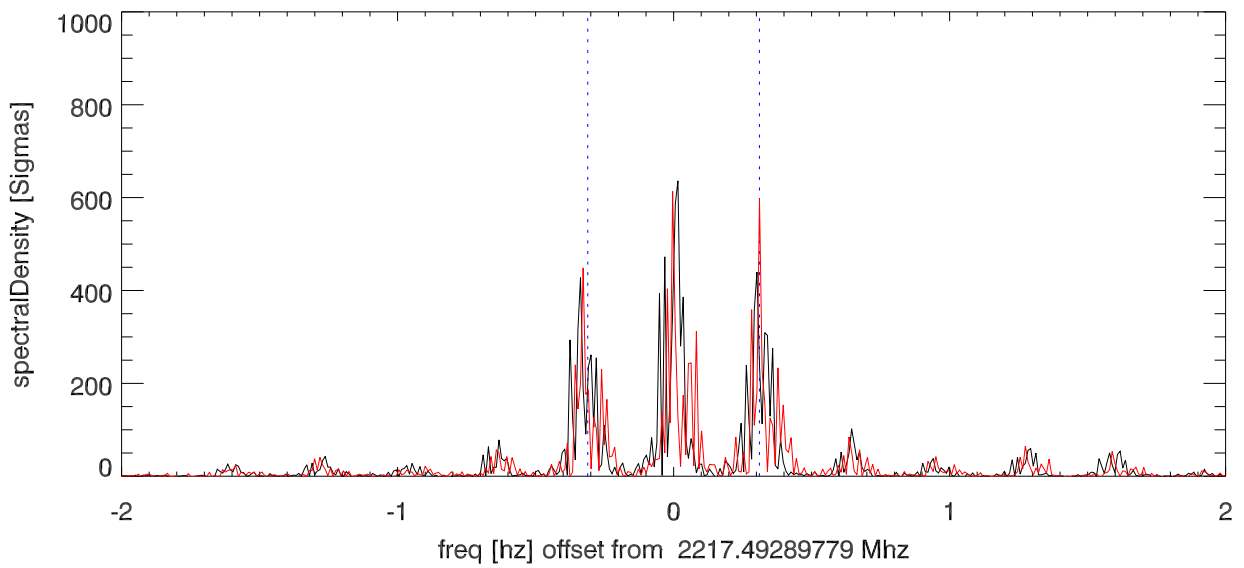

09apr14 isee3 tone (2217.5) after doppler correction. PoIA

PoIB

average spectra and polarizations

09apr14 isee3 tone (2270.4) after doppler correction. PoIA

PoIB

average spectra and polarizations