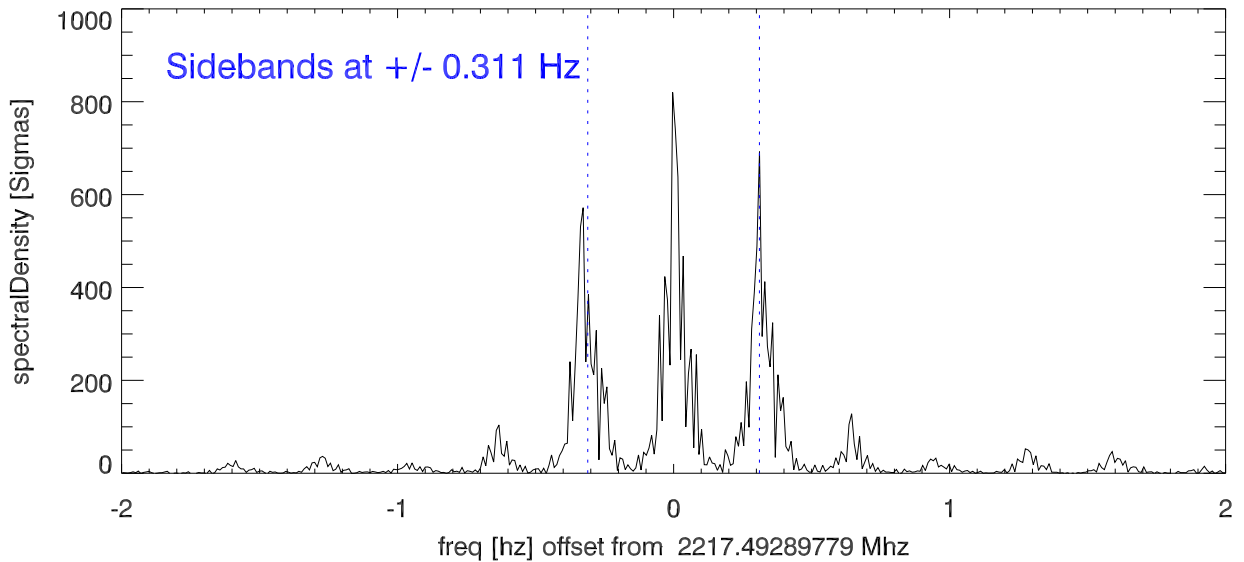

09apr14 isee3 tone (2217.5) after doppler correction. PoIA

PoIB

average spectra and polarizations

09apr14 isee3 tone (2270.4) after doppler correction. PoIA

PoIB

average spectra and polarizations