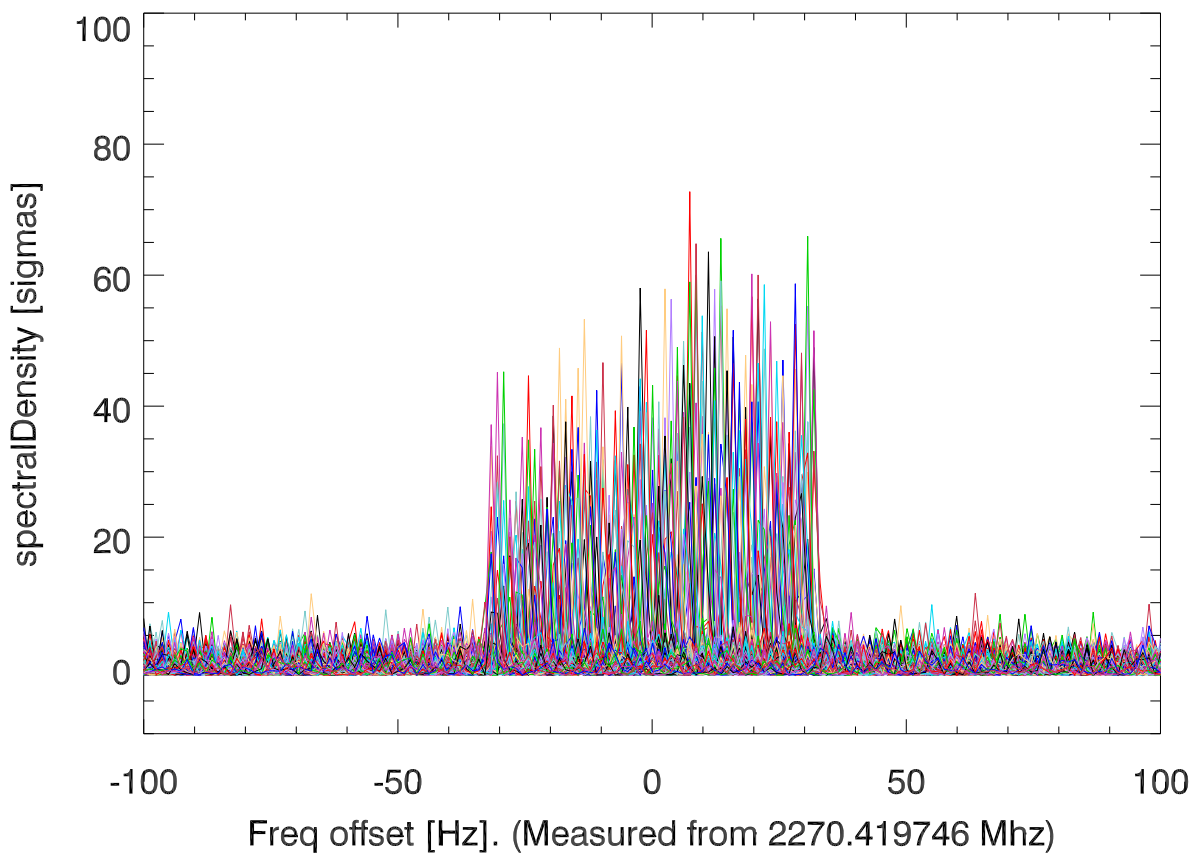

09apr14 isee3. overplot spectra from 300 sec run. PoIA

PoIB

09apr14 isee3 spectra after doppler correction. (2270.4)