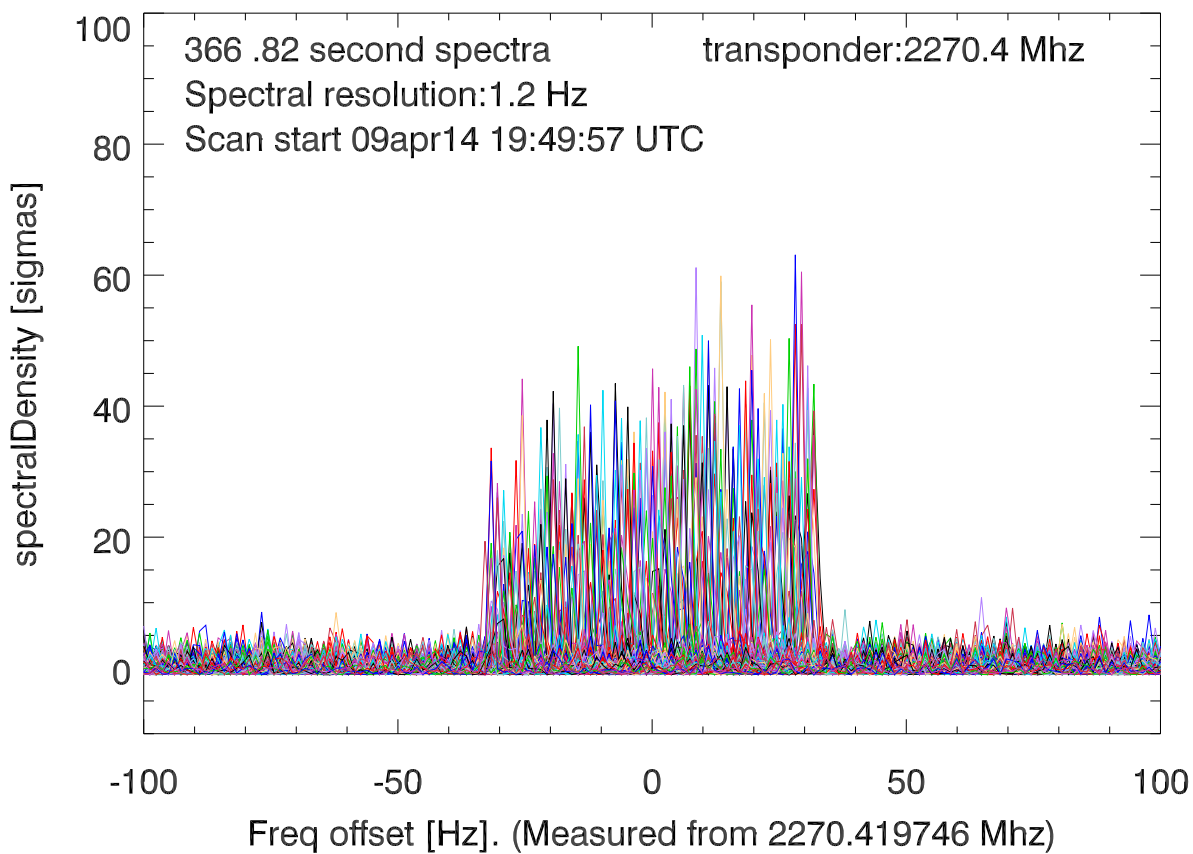

09apr14 isee3. overplot spectra from 300 sec run. PoIA

PoIB

09apr14 isee3 spectra after doppler correction. (2270.4)