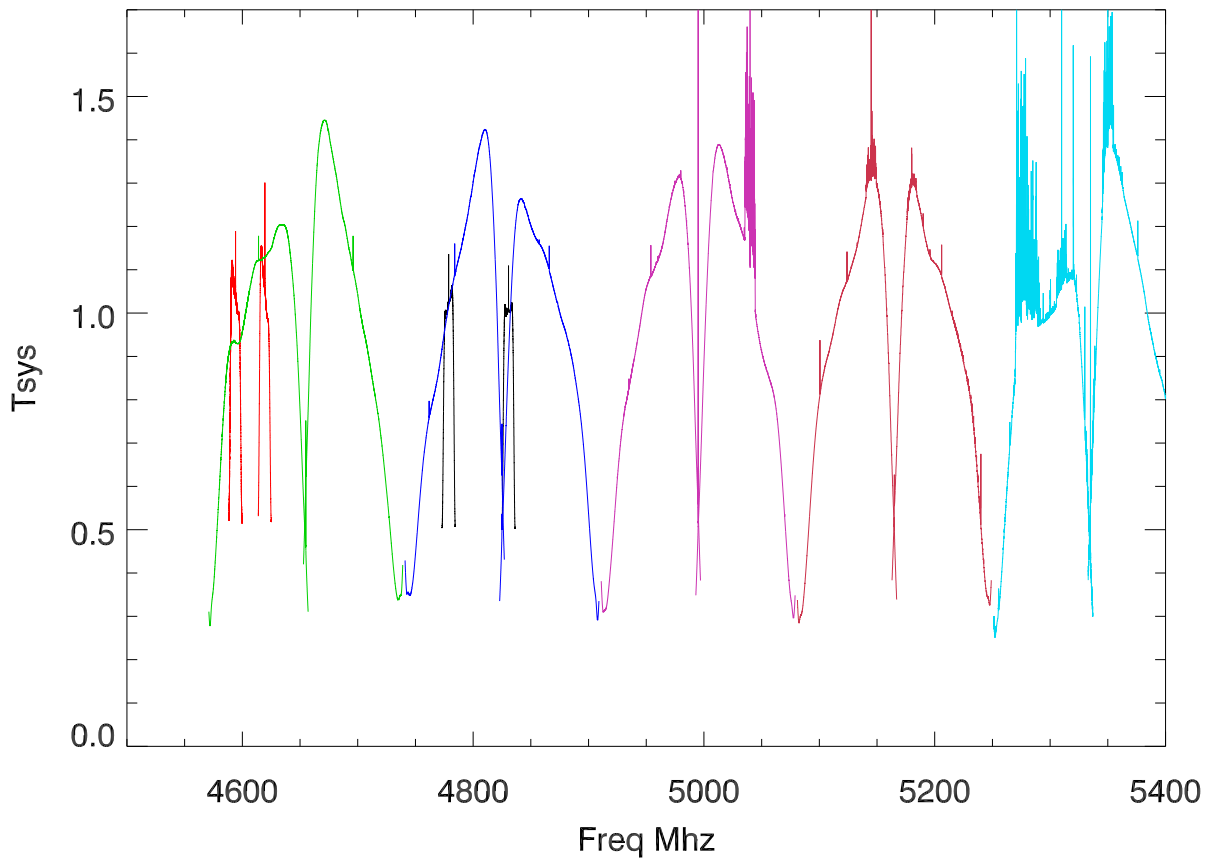

10sep12 cband a2705. Avg all map spectra for day

11sep12 Avg all map spectra for day

Spectra from gpibSynths. overplot avg 10,11sep12B0

B2

B4

B6

Spectra from EthernetSynths. overplot avg 10,11sep12b1

b3