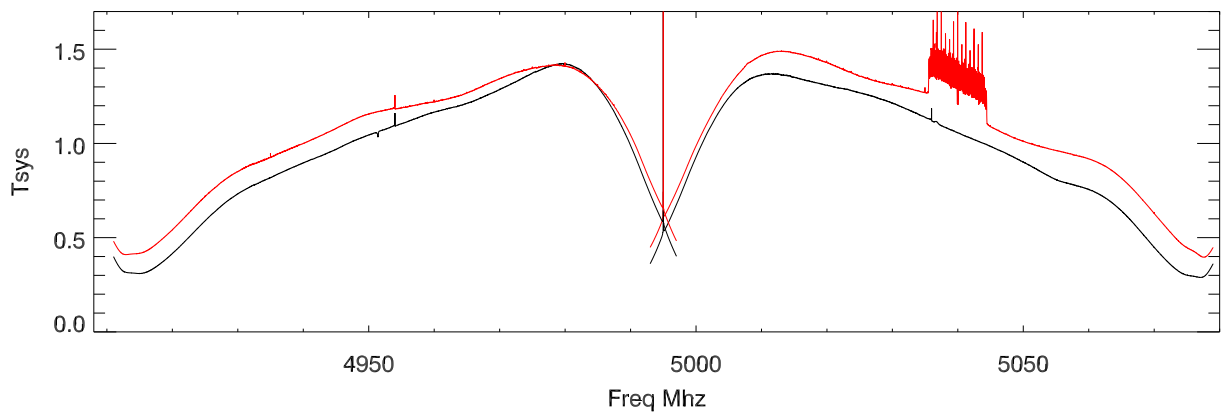

10sep12 cband a2705. Avg all map spectra for day

11sep12 Avg all map spectra for day

Spectra from gpibSynths. overplot avg 10,11sep12B0

B2

B4

B6

Spectra from EthernetSynths. overplot avg 10,11sep12b1

b3