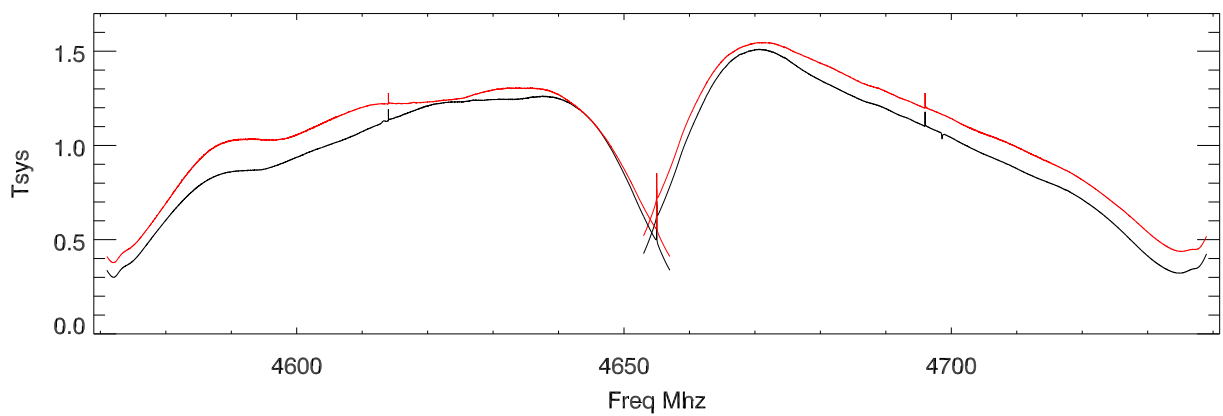

10sep12 cband a2705. Avg all map spectra for day

11sep12 Avg all map spectra for day

Spectra from gpibSynths. overplot avg 10,11sep12B0

B2

B4

B6

Spectra from EthernetSynths. overplot avg 10,11sep12b1

b3