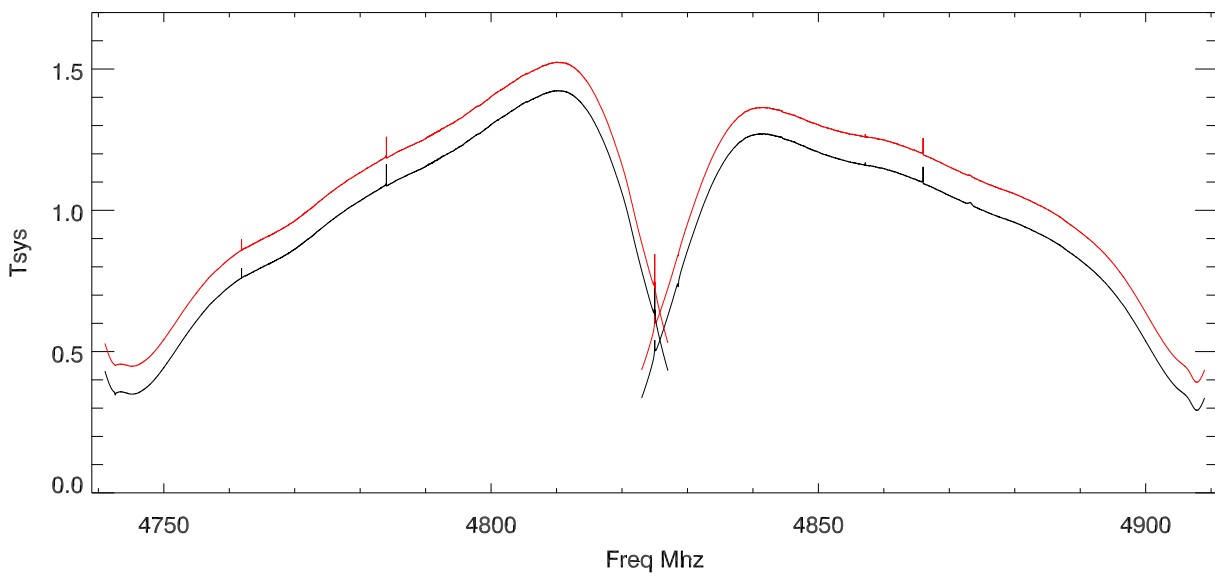

10sep12 cband a2705. Avg all map spectra for day

11sep12 Avg all map spectra for day

Spectra from gpibSynths. overplot avg 10,11sep12B0

B2

B4

B6

Spectra from EthernetSynths. overplot avg 10,11sep12b1

b3