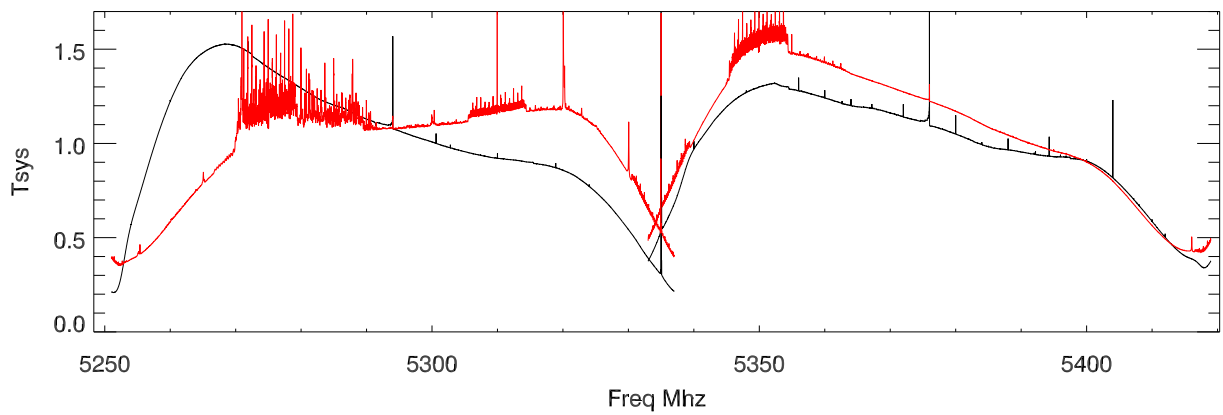

10sep12 cband a2705. Avg all map spectra for day

11sep12 Avg all map spectra for day

Spectra from gpibSynths. overplot avg 10,11sep12B0

B2

B4

B6

Spectra from EthernetSynths. overplot avg 10,11sep12b1

b3