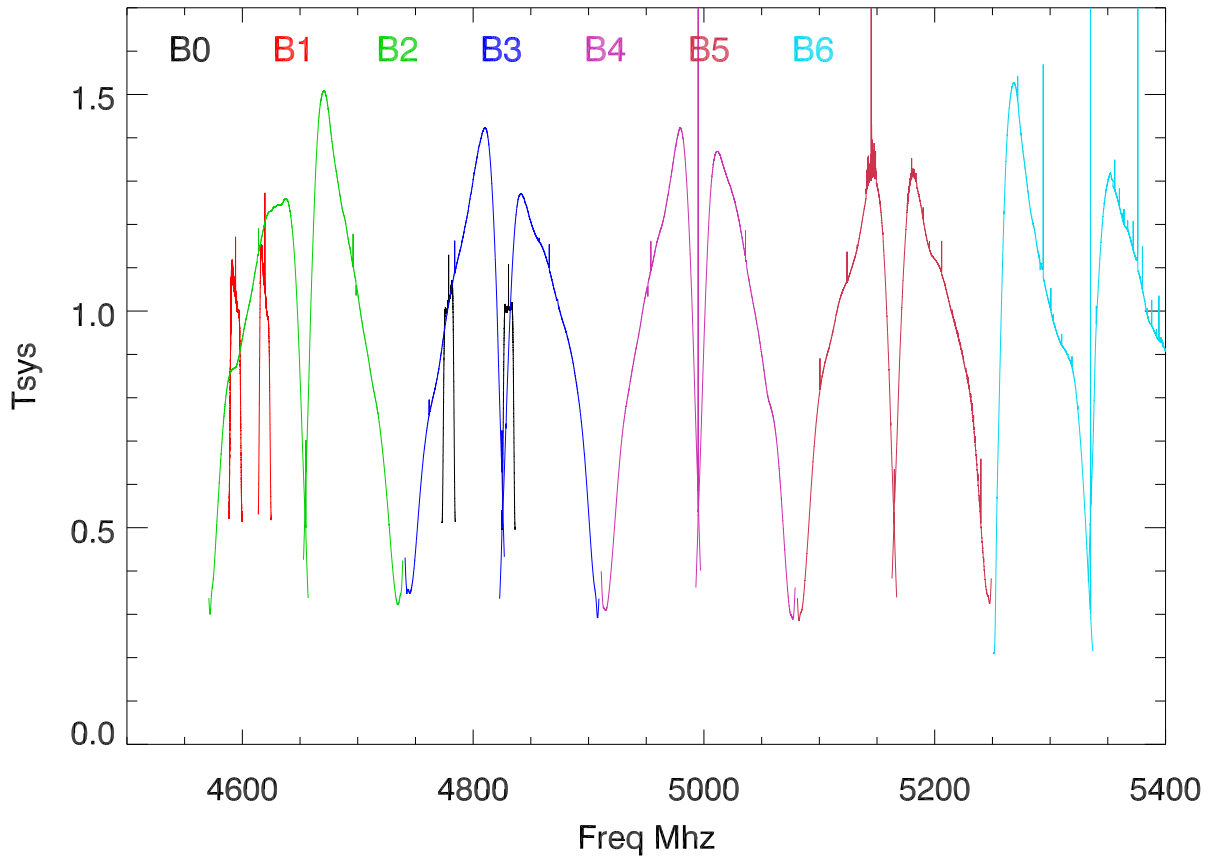

10sep12 cband a2705. Avg all map spectra for day

11sep12 Avg all map spectra for day

Spectra from gpibSynths. overplot avg 10,11sep12B0

B2

B4

B6

Spectra from EthernetSynths. overplot avg 10,11sep12b1

b3