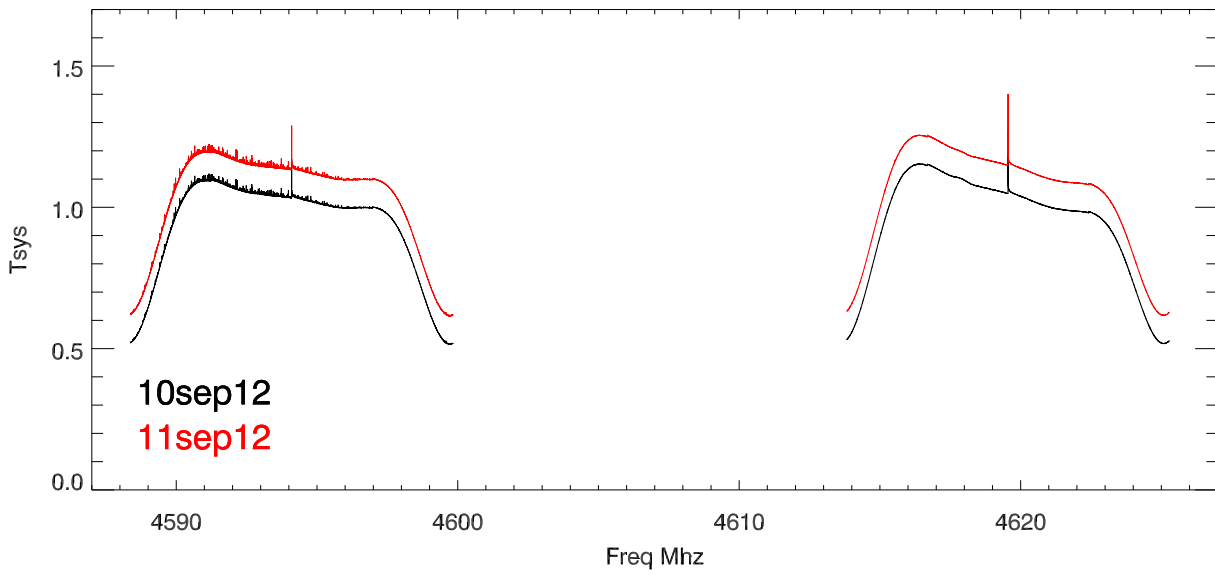

10sep12 cband a2705. Avg all map spectra for day

11sep12 Avg all map spectra for day

Spectra from gpibSynths. overplot avg 10,11sep12B0

B2

B4

B6

Spectra from EthernetSynths. overplot avg 10,11sep12b1

b3