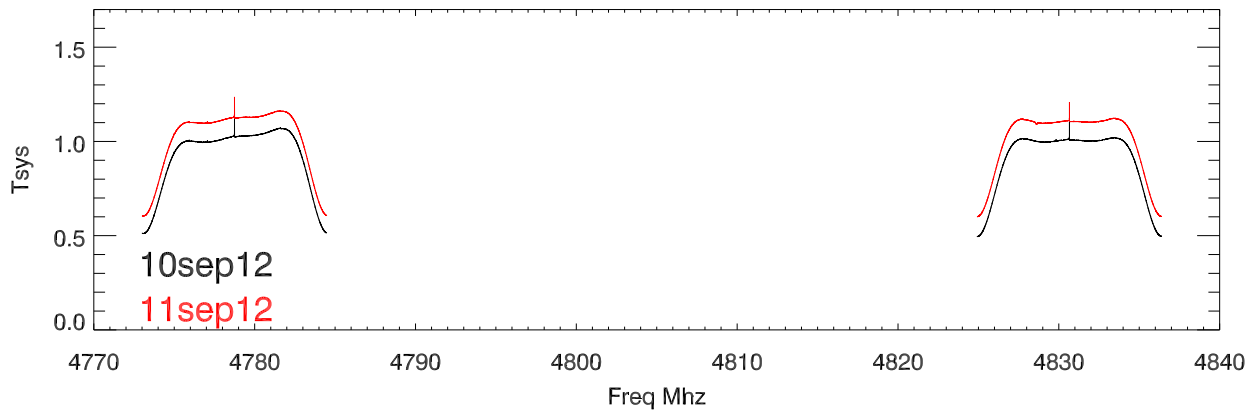

10sep12 cband a2705. Avg all map spectra for day

11sep12 Avg all map spectra for day

Spectra from gpibSynths. overplot avg 10,11sep12B0

B2

B4

B6

Spectra from EthernetSynths. overplot avg 10,11sep12b1

b3