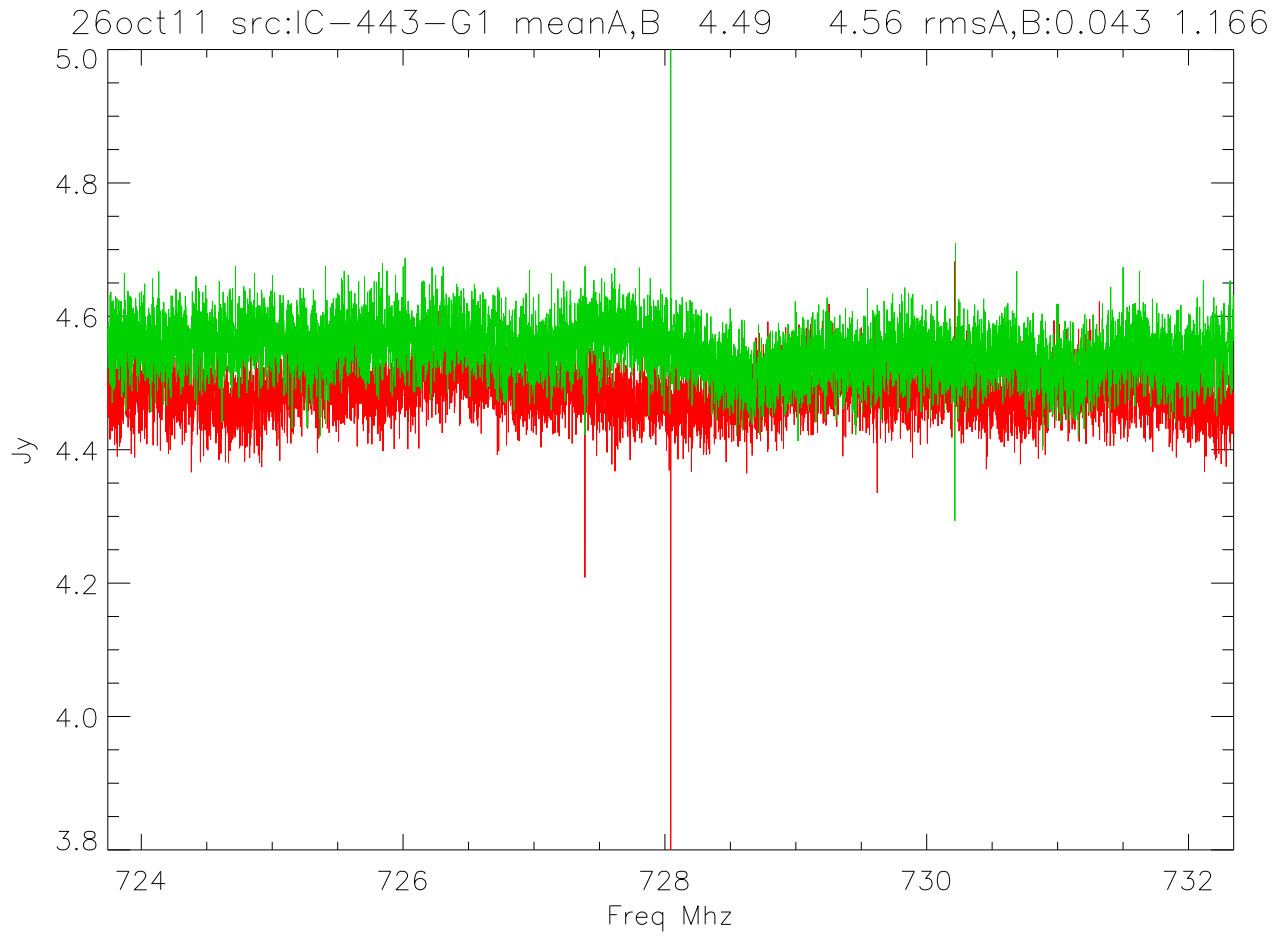

26oct11 src:IC-443-G1 meanA,B 0.46 5.59 rmsA,B:***** *****

26oct11 src:IC-443-G1 meanA,B 4.09 4.11 rmsA,B:0.211 0.046

26oct11 src:IC-443-G1 meanA,B 4.16 4.18 rmsA,B:0.059 0.068