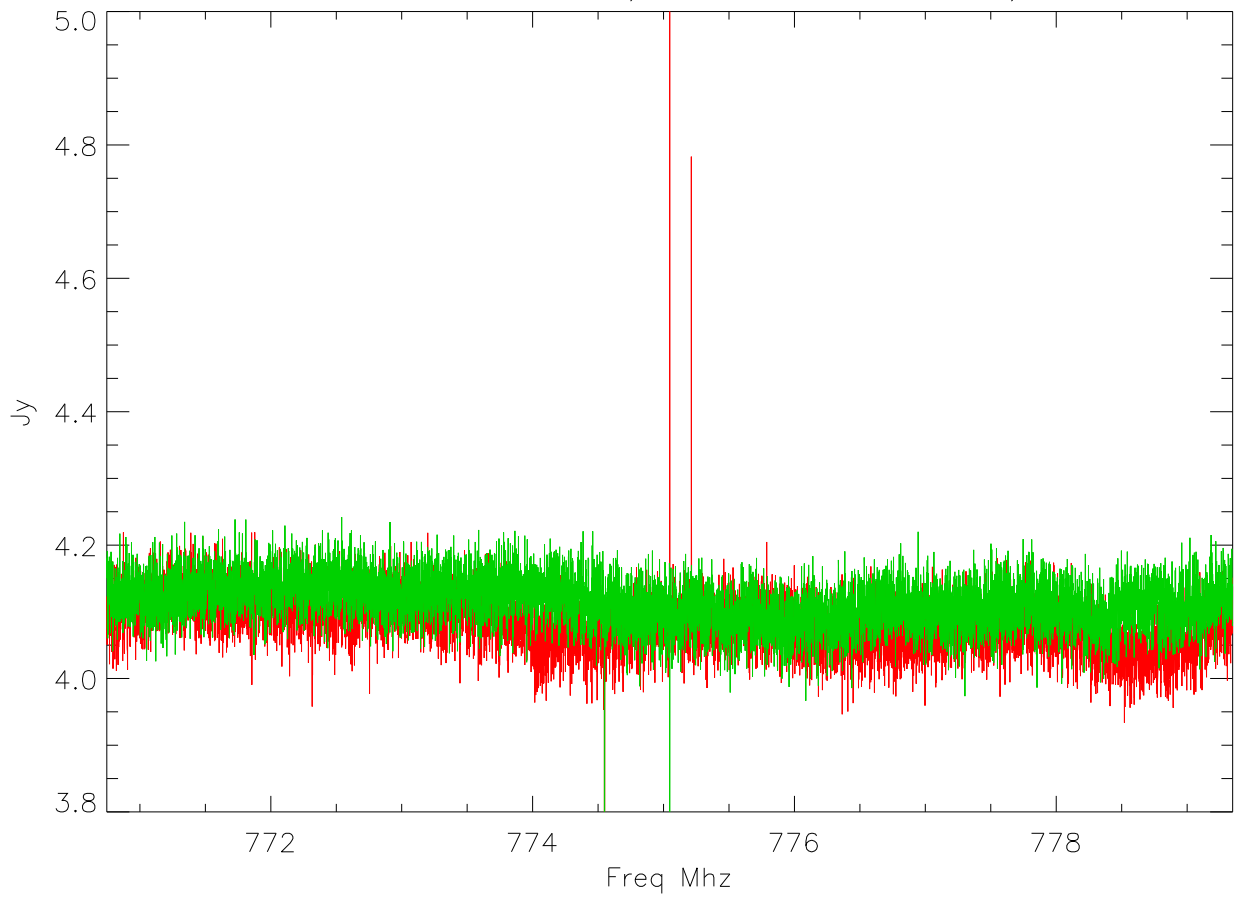

26oct11 src:IC-443-G1 meanA,B 0.46 5.59 rmsA,B:***** *****

26oct11 src:IC-443-G1 meanA,B 4.09 4.11 rmsA,B:0.211 0.046

26oct11 src:IC-443-G1 meanA,B 4.16 4.18 rmsA,B:0.059 0.068