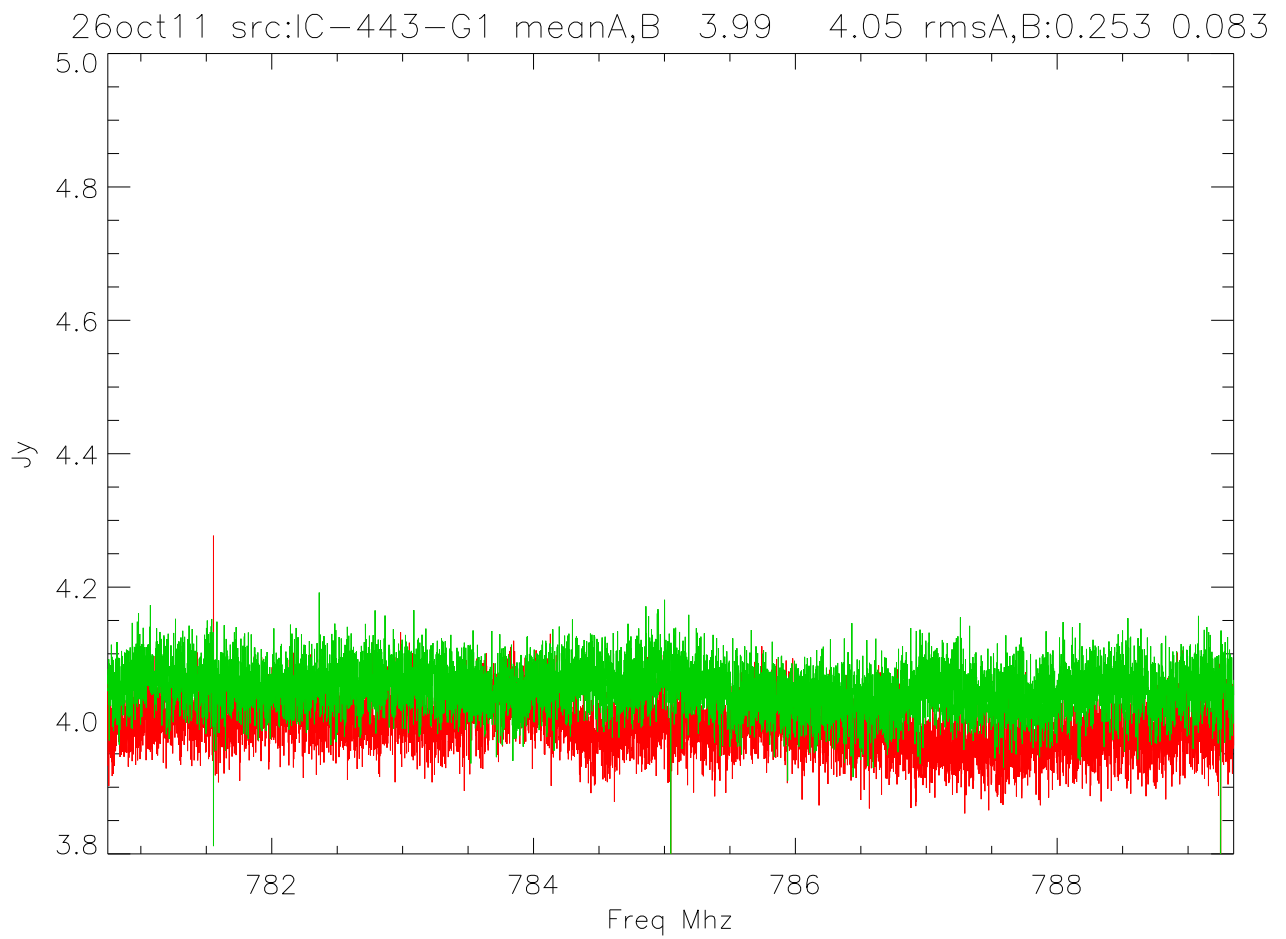

26oct11 src:IC-443-G1 meanA,B 0.46 5.59 rmsA,B:***** *****

26oct11 src:IC-443-G1 meanA,B 4.09 4.11 rmsA,B:0.211 0.046

26oct11 src:IC-443-G1 meanA,B 4.16 4.18 rmsA,B:0.059 0.068