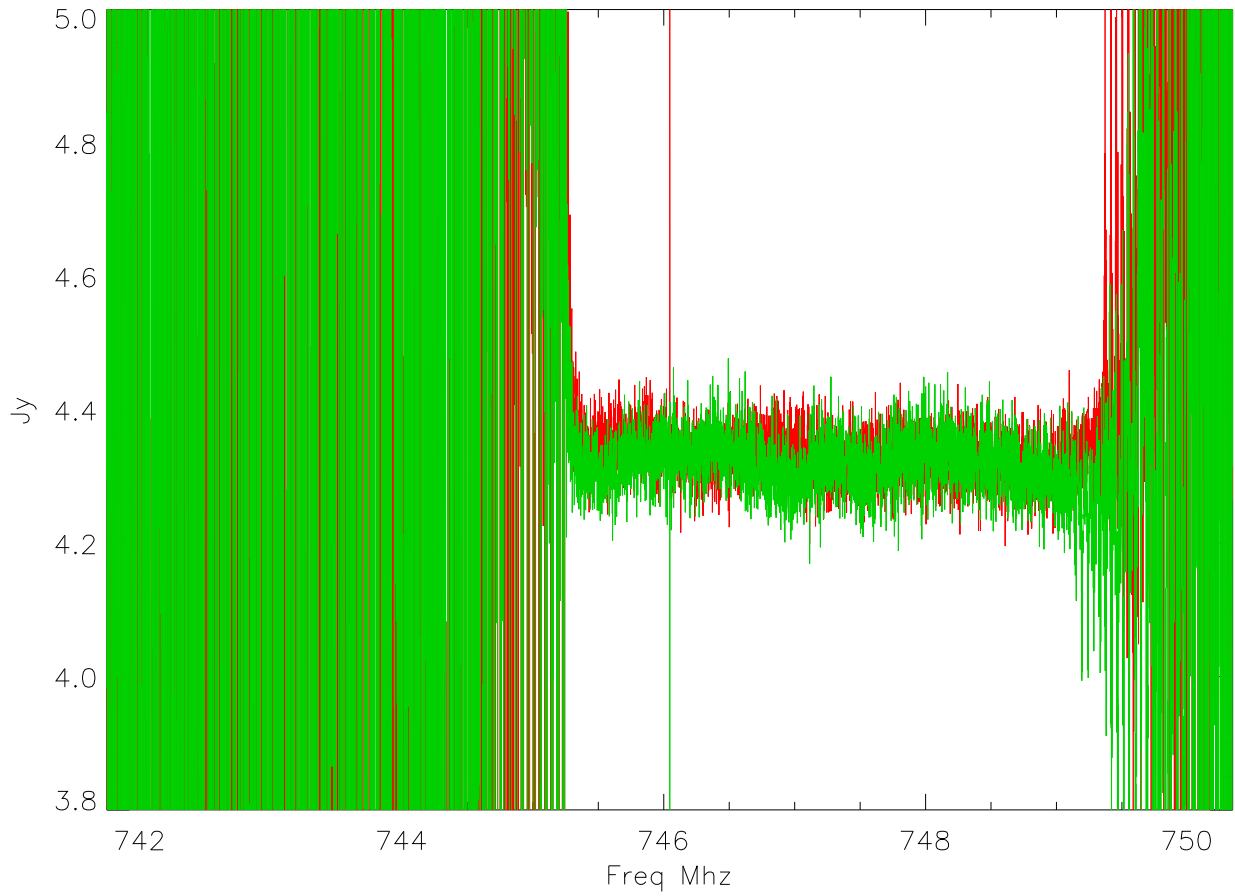

26oct11 src:IC-443-G1 meanA,B 0.46 5.59 rmsA,B:***** *****

26oct11 src:IC-443-G1 meanA,B 4.09 4.11 rmsA,B:0.211 0.046

26oct11 src:IC-443-G1 meanA,B 4.16 4.18 rmsA,B:0.059 0.068