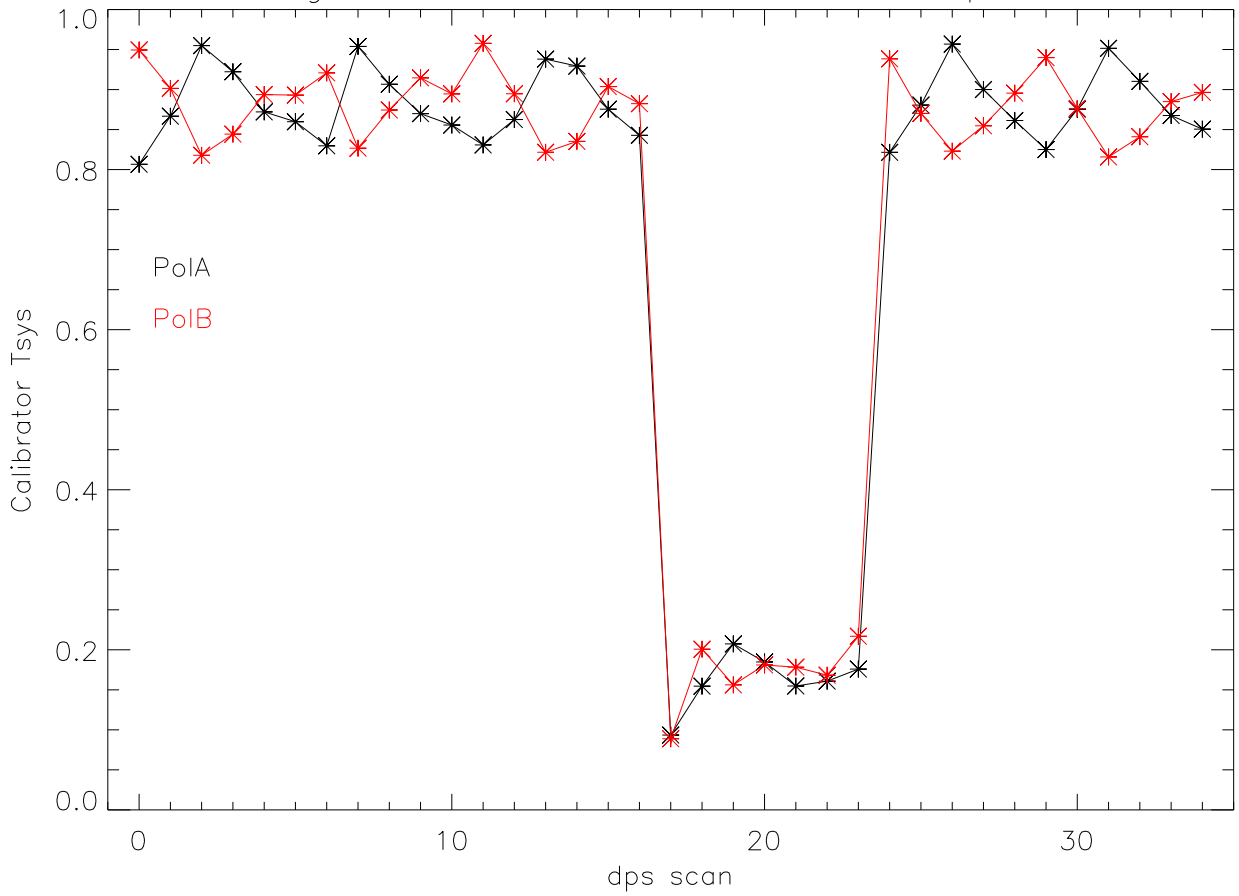

10aug09 a2488 mean value each of 35 dps scans

a2488 rms value for each dps scan

10aug09 a2488 35 dps scans avg value vs azimuth

vs zenith angle