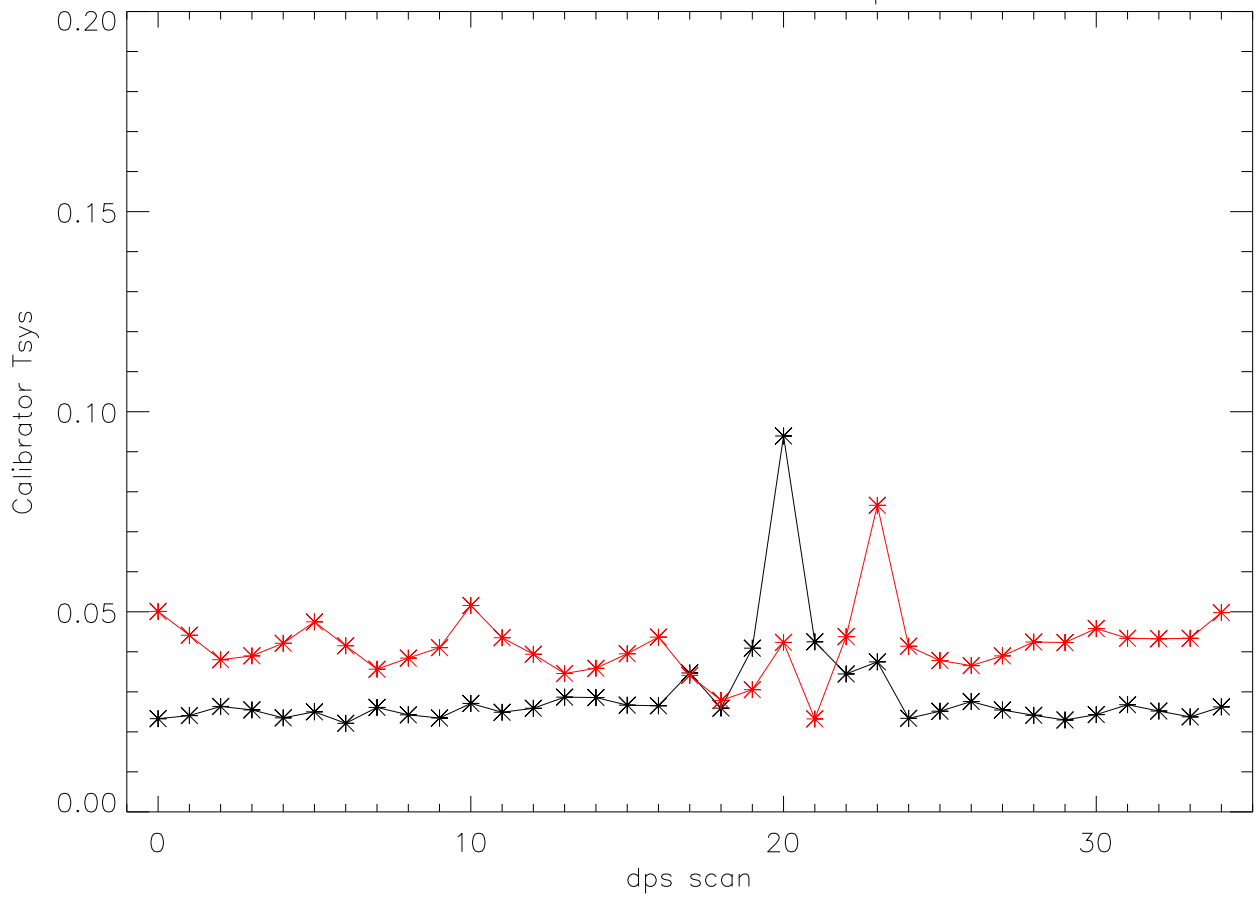

10aug09 a2488 mean value each of 35 dps scans

a2488 rms value for each dps scan

10aug09 a2488 35 dps scans avg value vs azimuth

vs zenith angle