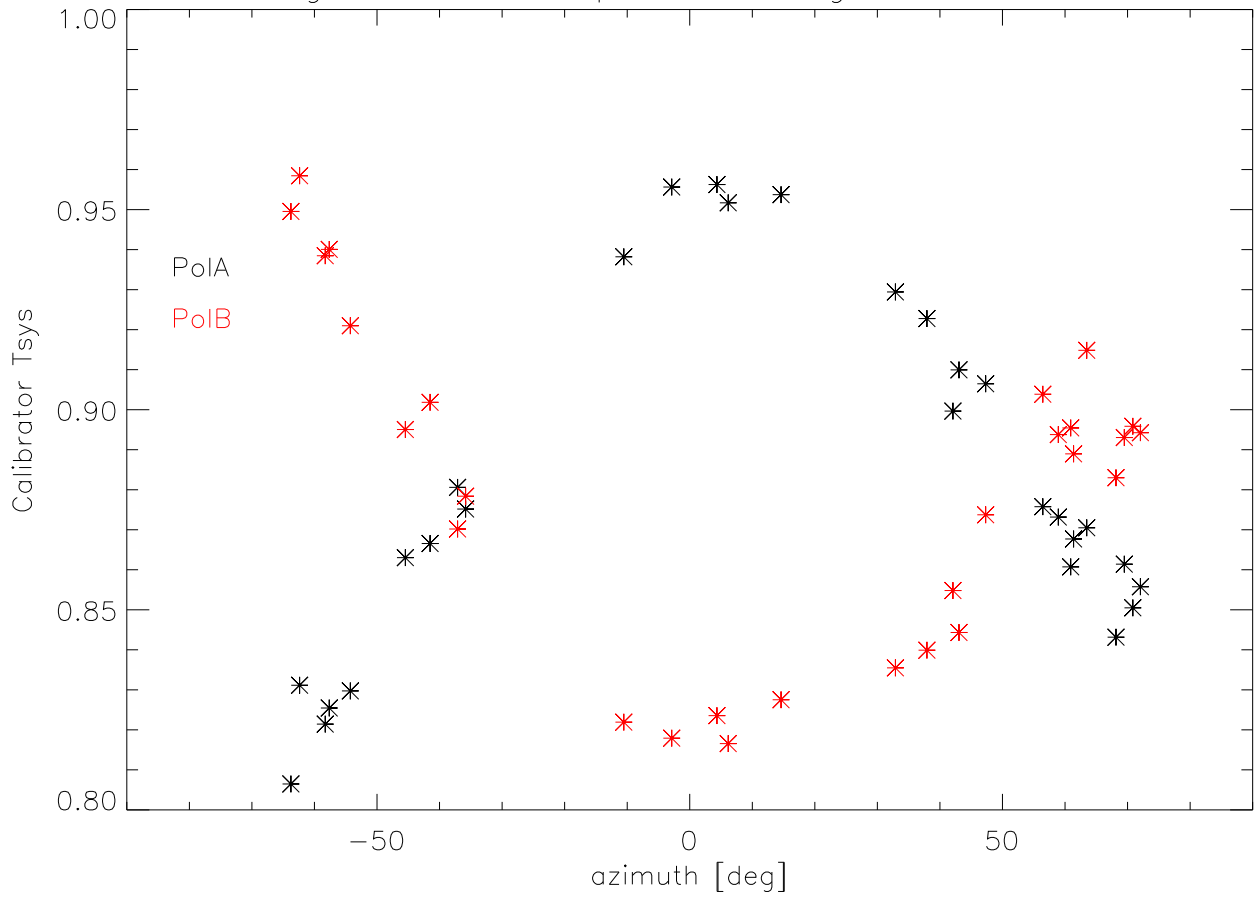

10aug09 a2488 mean value each of 35 dps scans

a2488 rms value for each dps scan

10aug09 a2488 35 dps scans avg value vs azimuth

vs zenith angle