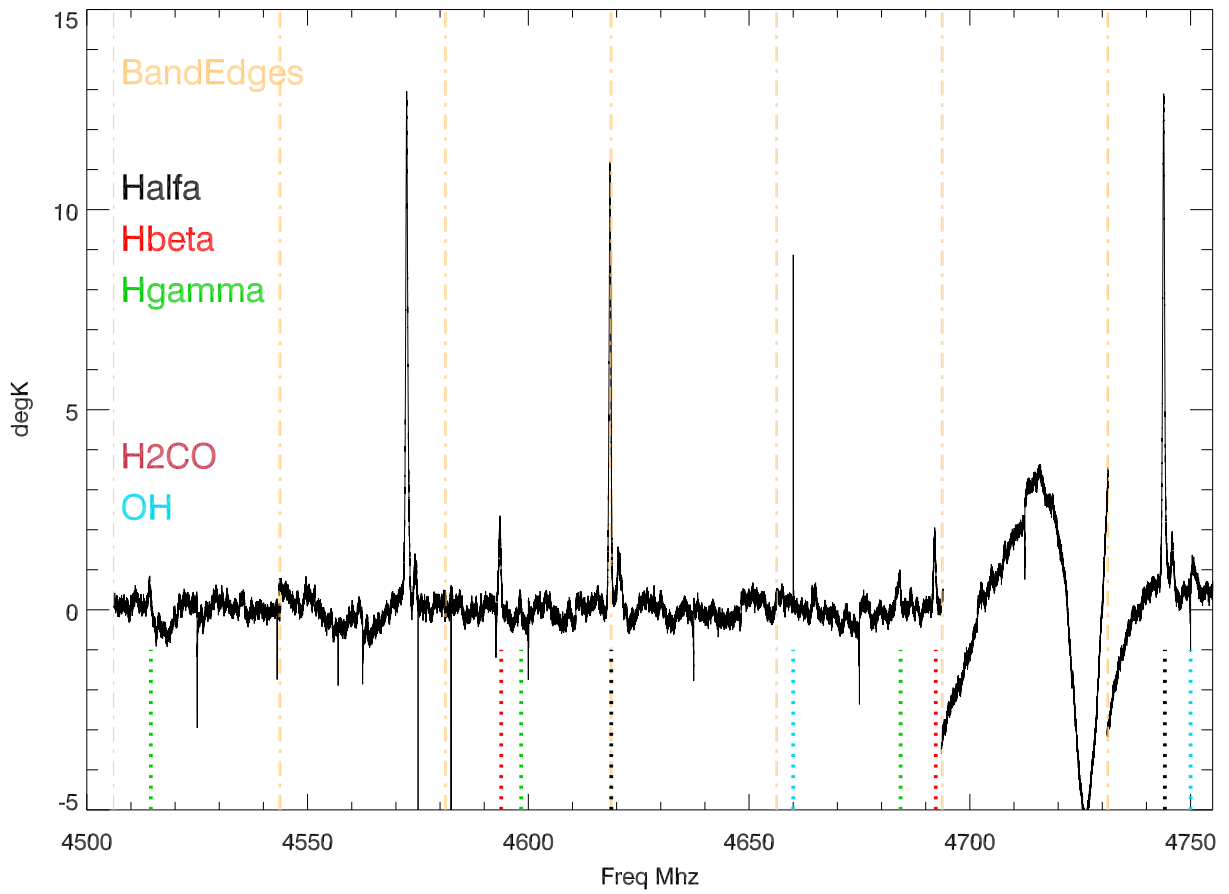

21may10 W51 30min on/off-1 spectra 4500-4755

21may10 W51 30min on/off-1 spectra 4450-5050