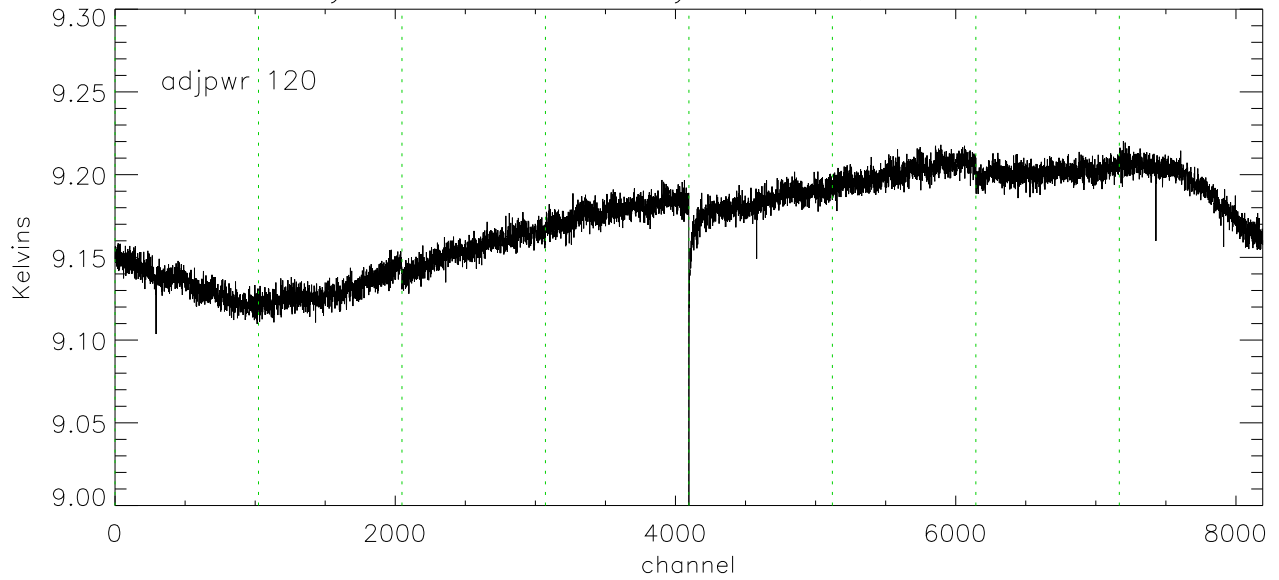

16may10. 3C138. 3.8Jy 5min on,off. add all bands

19may10. J0823+223 1.9Jy 15min on,off. add all bands

19may10. blank sky 15min on,off. add all bands