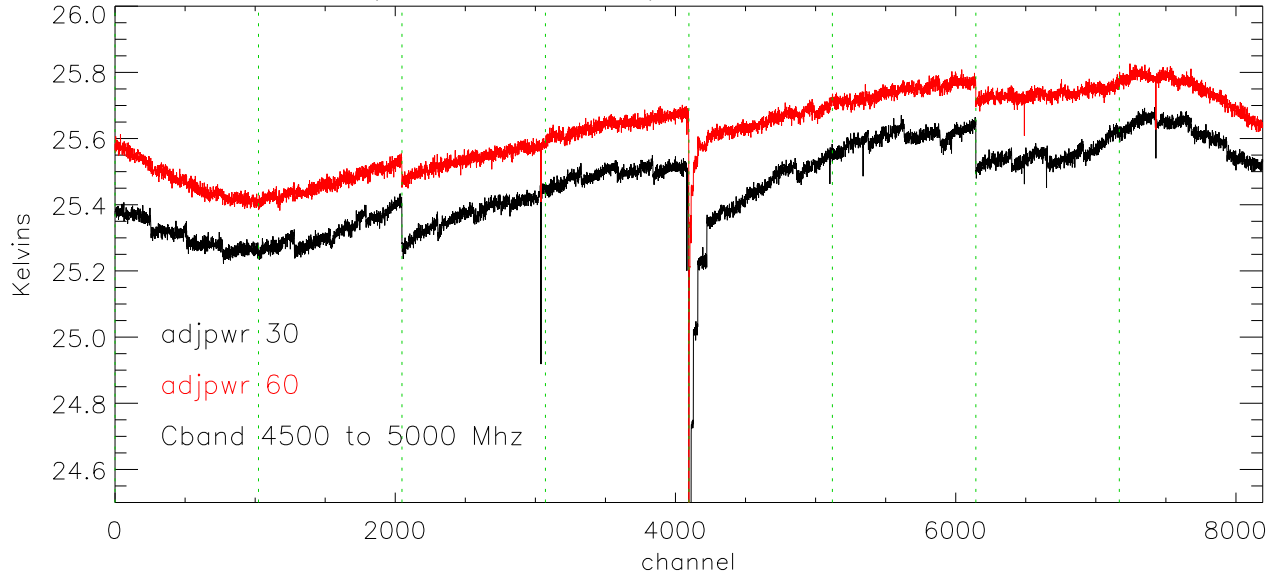

16may10. 3C138. 3.8Jy 5min on,off. add all bands

19may10. J0823+223 1.9Jy 15min on,off. add all bands

19may10. blank sky 15min on,off. add all bands