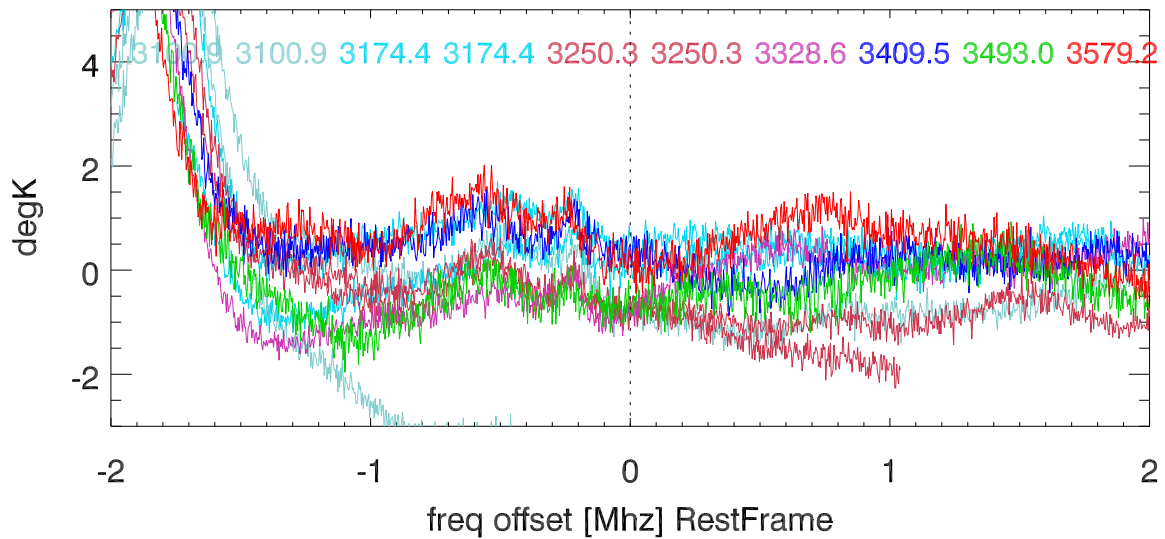

W51 avgd on/off-1 for 20100531

W51 avgd on/off-1 for 20100531

H_alfa 3072.7:3614.3 Mhz overplot lineNums

H_beta 3072.7:3614.3 Mhz overplot lineNums

H_gamma 3072.7:3614.3 Mhz overplot lineNums

He_alfa 3072.7:3614.3 Mhz overplot lineNums

He_beta 3072.7:3614.3 Mhz overplot lineNums

He_gamma 3072.7:3614.3 Mhz overplot lineNums

C_alfa 3072.7:3614.3 Mhz overplot lineNums

C_beta 3072.7:3614.3 Mhz overplot lineNums

C_gamma 3072.7:3614.3 Mhz overplot lineNums