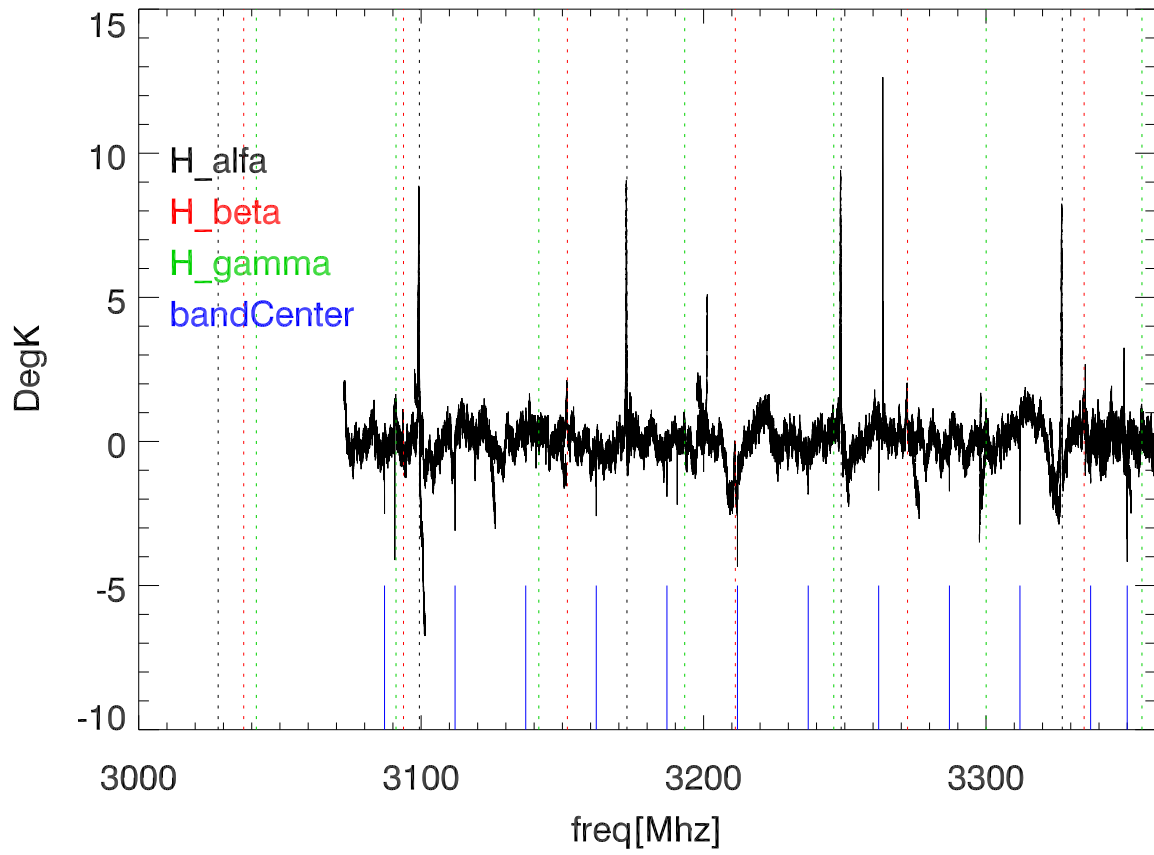

W51 avgd on/off-1 for 20100531

W51 avgd on/off-1 for 20100531

H_alfa 3072.7:3614.3 Mhz overplot lineNums

H_beta 3072.7:3614.3 Mhz overplot lineNums

H_gamma 3072.7:3614.3 Mhz overplot lineNums

He_alfa 3072.7:3614.3 Mhz overplot lineNums

He_beta 3072.7:3614.3 Mhz overplot lineNums

He_gamma 3072.7:3614.3 Mhz overplot lineNums

C_alfa 3072.7:3614.3 Mhz overplot lineNums

C_beta 3072.7:3614.3 Mhz overplot lineNums

C_gamma 3072.7:3614.3 Mhz overplot lineNums