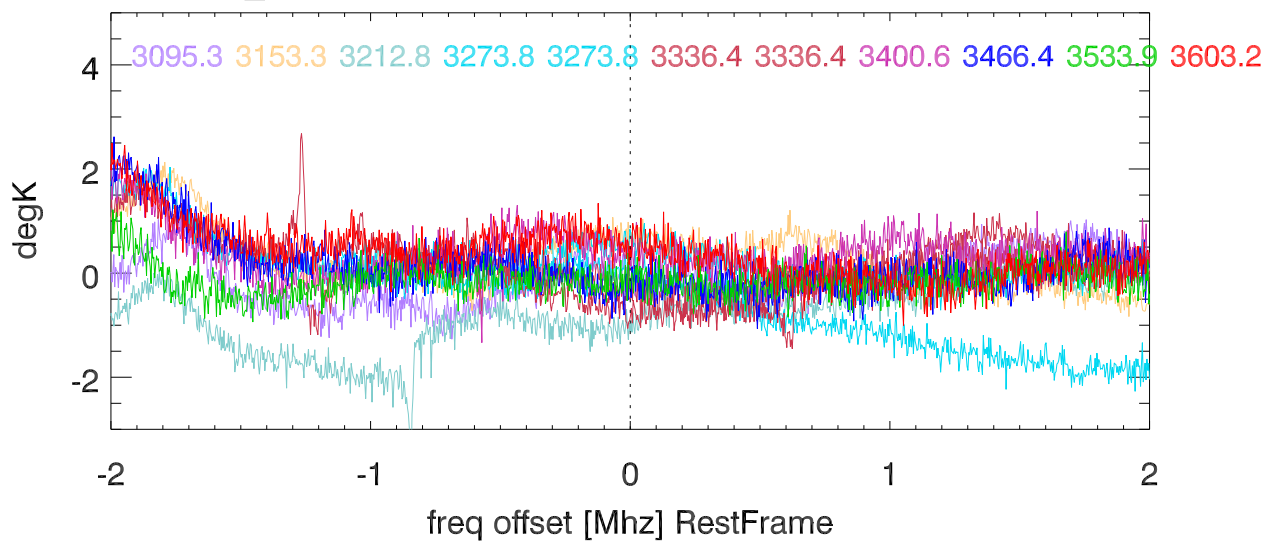

W51 avgd on/off-1 for 20100531

W51 avgd on/off-1 for 20100531

H_alfa 3072.7:3614.3 Mhz overplot lineNums

H_beta 3072.7:3614.3 Mhz overplot lineNums

H_gamma 3072.7:3614.3 Mhz overplot lineNums

He_alfa 3072.7:3614.3 Mhz overplot lineNums

He_beta 3072.7:3614.3 Mhz overplot lineNums

He_gamma 3072.7:3614.3 Mhz overplot lineNums

C_alfa 3072.7:3614.3 Mhz overplot lineNums

C_beta 3072.7:3614.3 Mhz overplot lineNums

C_gamma 3072.7:3614.3 Mhz overplot lineNums