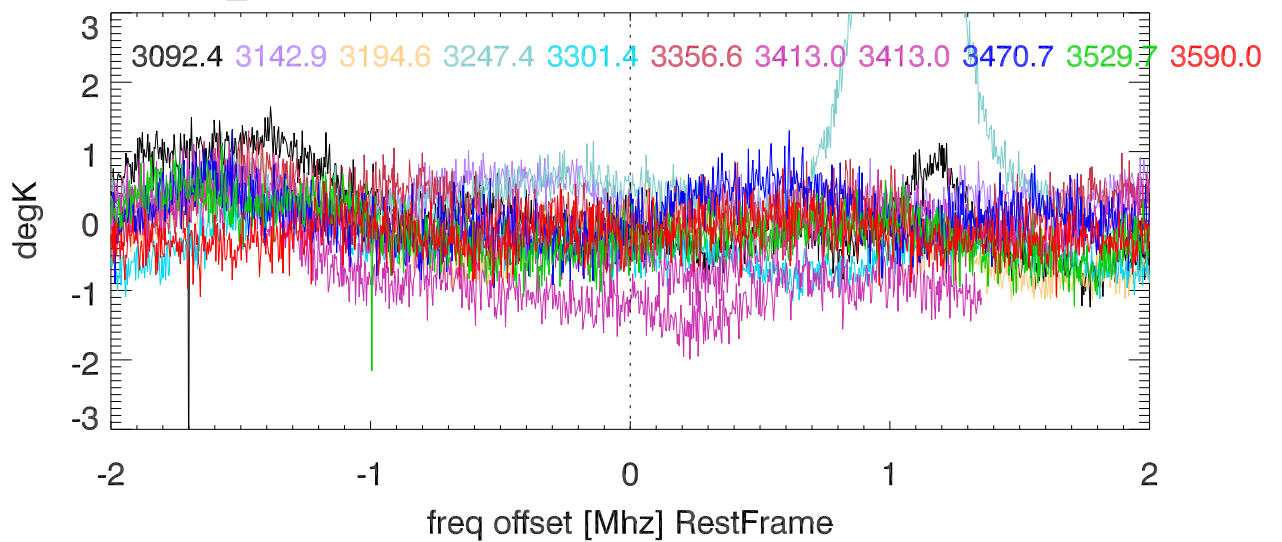

W51 avgd on/off-1 for 20100531

W51 avgd on/off-1 for 20100531

H_alfa 3072.7:3614.3 Mhz overplot lineNums

H_beta 3072.7:3614.3 Mhz overplot lineNums

H_gamma 3072.7:3614.3 Mhz overplot lineNums

He_alfa 3072.7:3614.3 Mhz overplot lineNums

He_beta 3072.7:3614.3 Mhz overplot lineNums

He_gamma 3072.7:3614.3 Mhz overplot lineNums

C_alfa 3072.7:3614.3 Mhz overplot lineNums

C_beta 3072.7:3614.3 Mhz overplot lineNums

C_gamma 3072.7:3614.3 Mhz overplot lineNums