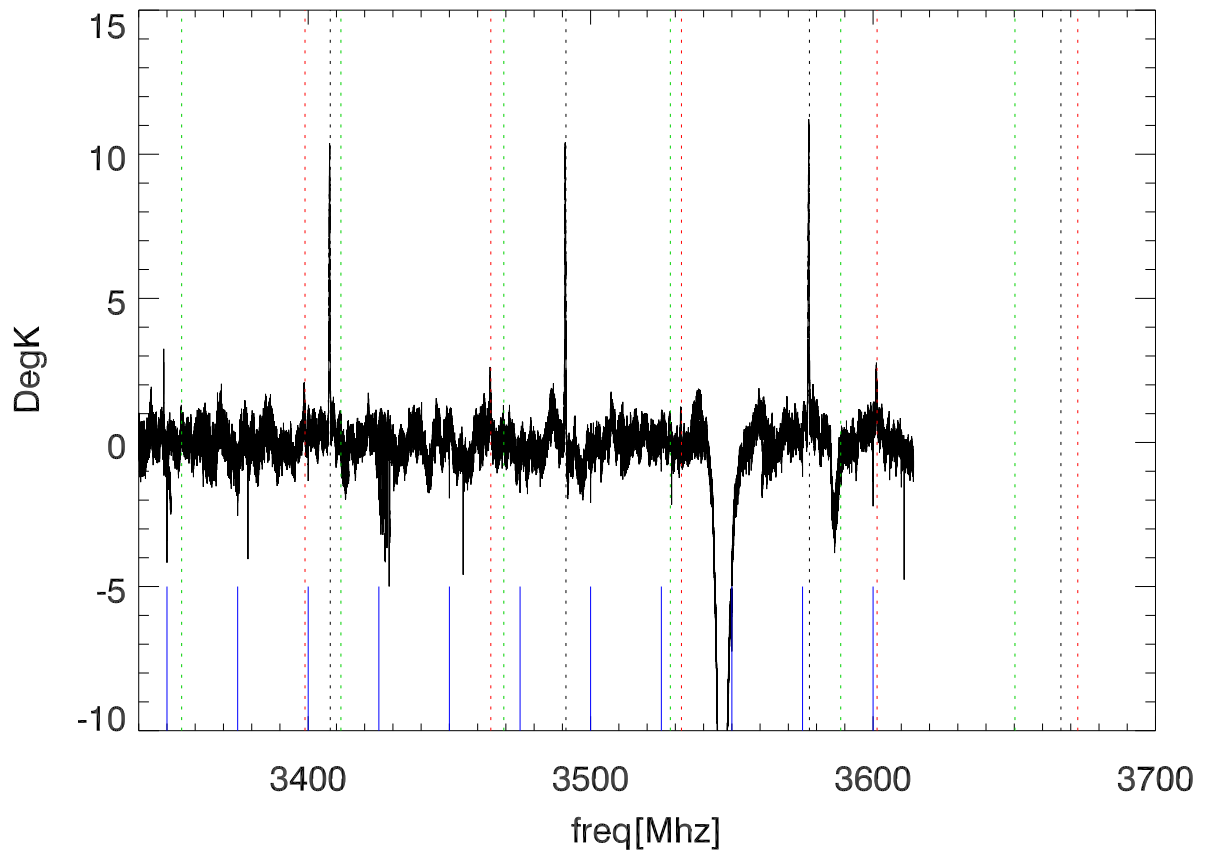

W51 avgd on/off-1 for 20100531

W51 avgd on/off-1 for 20100531

H_alfa 3072.7:3614.3 Mhz overplot lineNums

H_beta 3072.7:3614.3 Mhz overplot lineNums

H_gamma 3072.7:3614.3 Mhz overplot lineNums

He_alfa 3072.7:3614.3 Mhz overplot lineNums

He_beta 3072.7:3614.3 Mhz overplot lineNums

He_gamma 3072.7:3614.3 Mhz overplot lineNums

C_alfa 3072.7:3614.3 Mhz overplot lineNums

C_beta 3072.7:3614.3 Mhz overplot lineNums

C_gamma 3072.7:3614.3 Mhz overplot lineNums