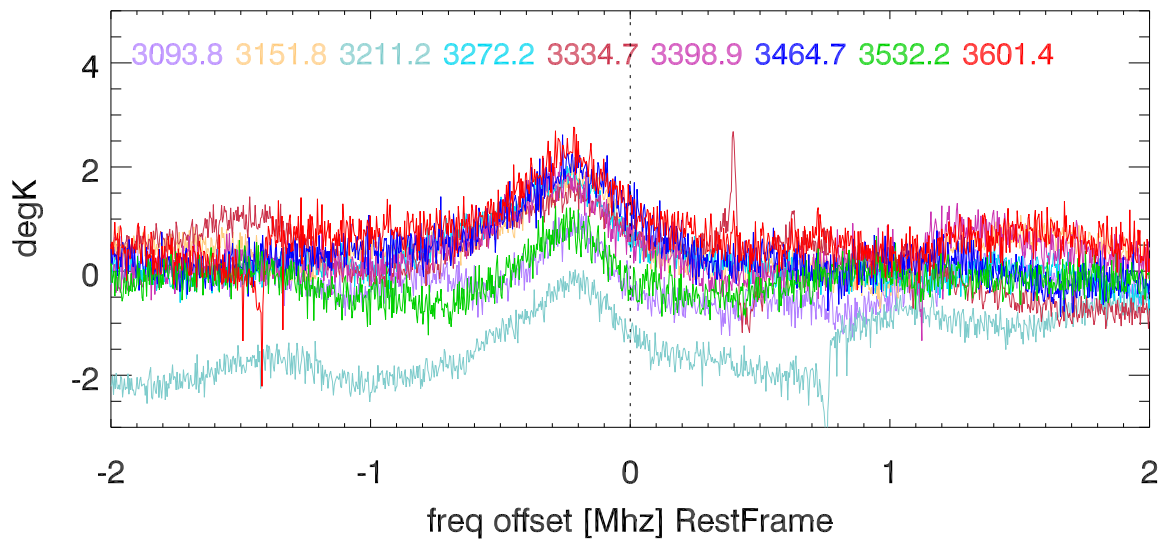

W51 avgd on/off-1 for 20100531

W51 avgd on/off-1 for 20100531

H_alfa 3072.7:3614.3 Mhz overplot lineNums

H_beta 3072.7:3614.3 Mhz overplot lineNums

H_gamma 3072.7:3614.3 Mhz overplot lineNums

He_alfa 3072.7:3614.3 Mhz overplot lineNums

He_beta 3072.7:3614.3 Mhz overplot lineNums

He_gamma 3072.7:3614.3 Mhz overplot lineNums

C_alfa 3072.7:3614.3 Mhz overplot lineNums

C_beta 3072.7:3614.3 Mhz overplot lineNums

C_gamma 3072.7:3614.3 Mhz overplot lineNums