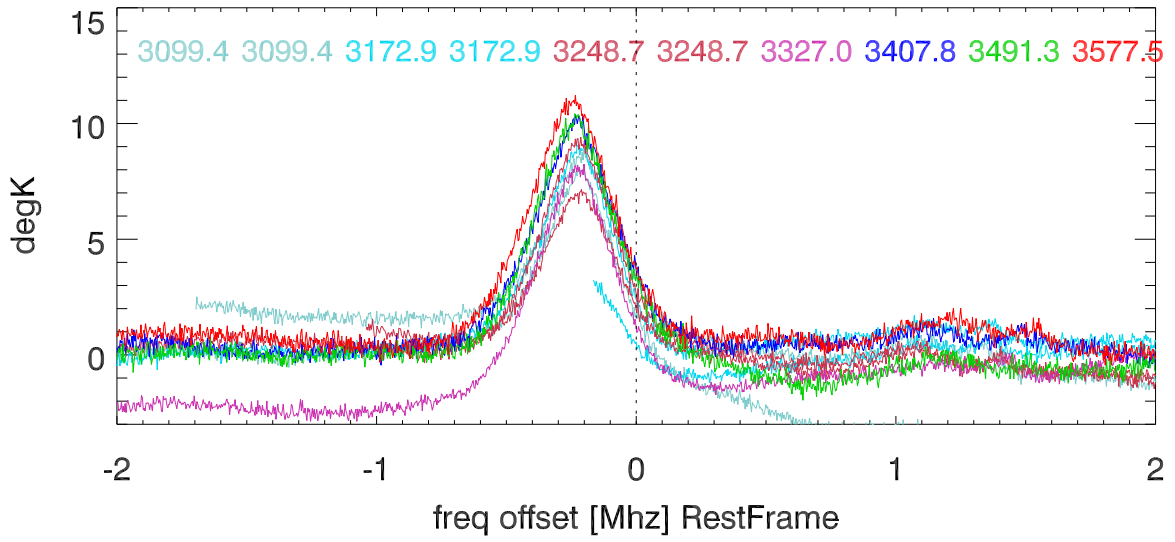

W51 avgd on/off-1 for 20100531

W51 avgd on/off-1 for 20100531

H_alfa 3072.7:3614.3 Mhz overplot lineNums

H_beta 3072.7:3614.3 Mhz overplot lineNums

H_gamma 3072.7:3614.3 Mhz overplot lineNums

He_alfa 3072.7:3614.3 Mhz overplot lineNums

He_beta 3072.7:3614.3 Mhz overplot lineNums

He_gamma 3072.7:3614.3 Mhz overplot lineNums

C_alfa 3072.7:3614.3 Mhz overplot lineNums

C_beta 3072.7:3614.3 Mhz overplot lineNums

C_gamma 3072.7:3614.3 Mhz overplot lineNums