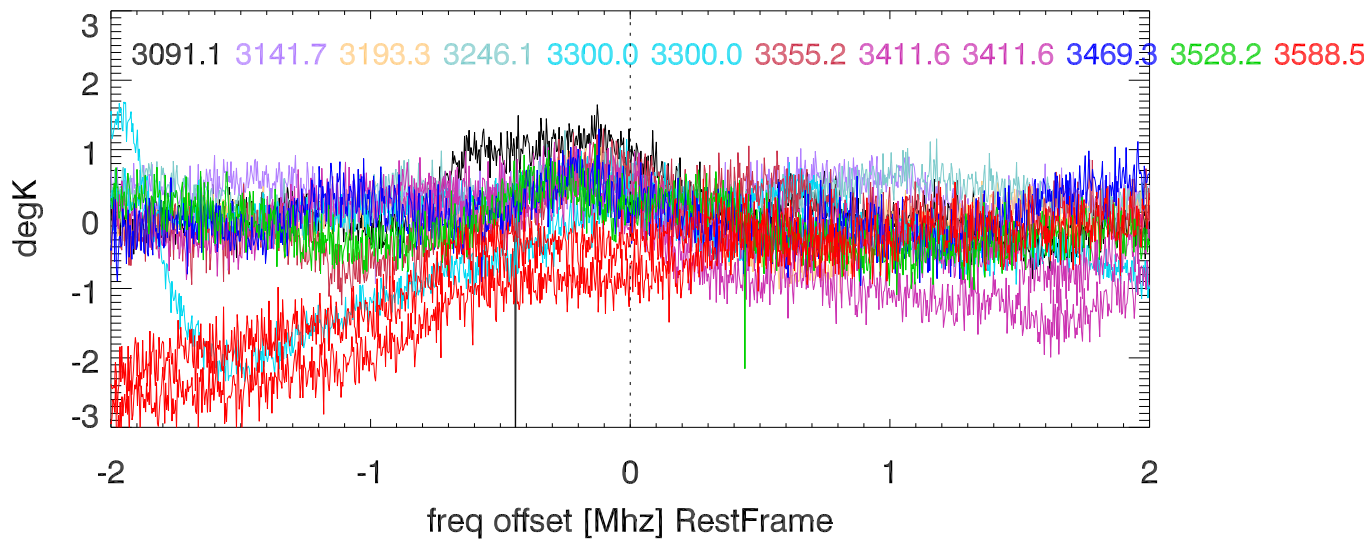

W51 avgd on/off-1 for 20100531

W51 avgd on/off-1 for 20100531

H_alfa 3072.7:3614.3 Mhz overplot lineNums

H_beta 3072.7:3614.3 Mhz overplot lineNums

H_gamma 3072.7:3614.3 Mhz overplot lineNums

He_alfa 3072.7:3614.3 Mhz overplot lineNums

He_beta 3072.7:3614.3 Mhz overplot lineNums

He_gamma 3072.7:3614.3 Mhz overplot lineNums

C_alfa 3072.7:3614.3 Mhz overplot lineNums

C_beta 3072.7:3614.3 Mhz overplot lineNums

C_gamma 3072.7:3614.3 Mhz overplot lineNums