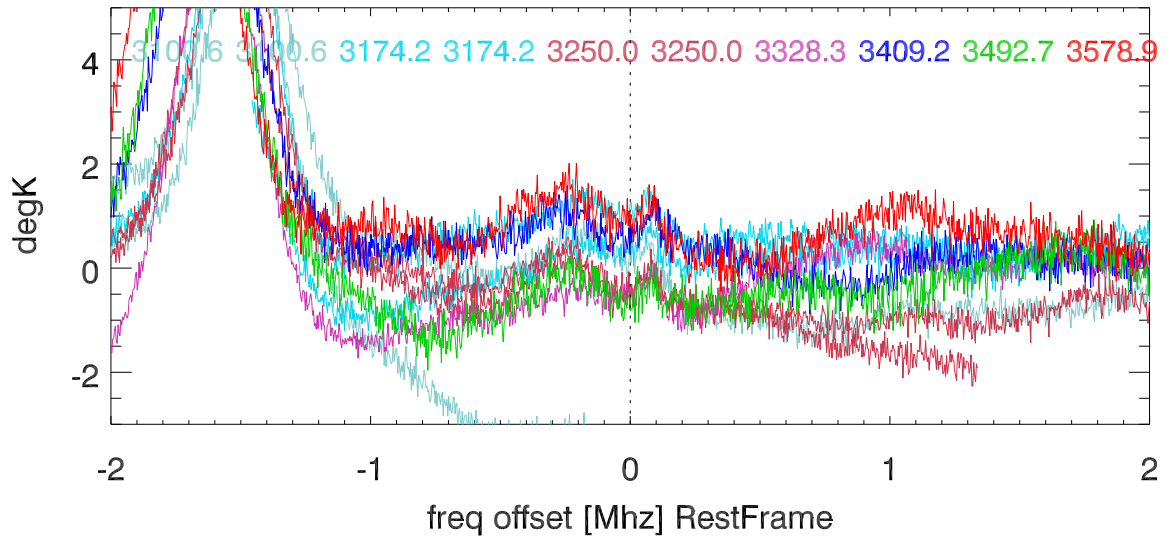

W51 avgd on/off-1 for 20100531

W51 avgd on/off-1 for 20100531

H_alfa 3072.7:3614.3 Mhz overplot lineNums

H_beta 3072.7:3614.3 Mhz overplot lineNums

H_gamma 3072.7:3614.3 Mhz overplot lineNums

He_alfa 3072.7:3614.3 Mhz overplot lineNums

He_beta 3072.7:3614.3 Mhz overplot lineNums

He_gamma 3072.7:3614.3 Mhz overplot lineNums

C_alfa 3072.7:3614.3 Mhz overplot lineNums

C_beta 3072.7:3614.3 Mhz overplot lineNums

C_gamma 3072.7:3614.3 Mhz overplot lineNums