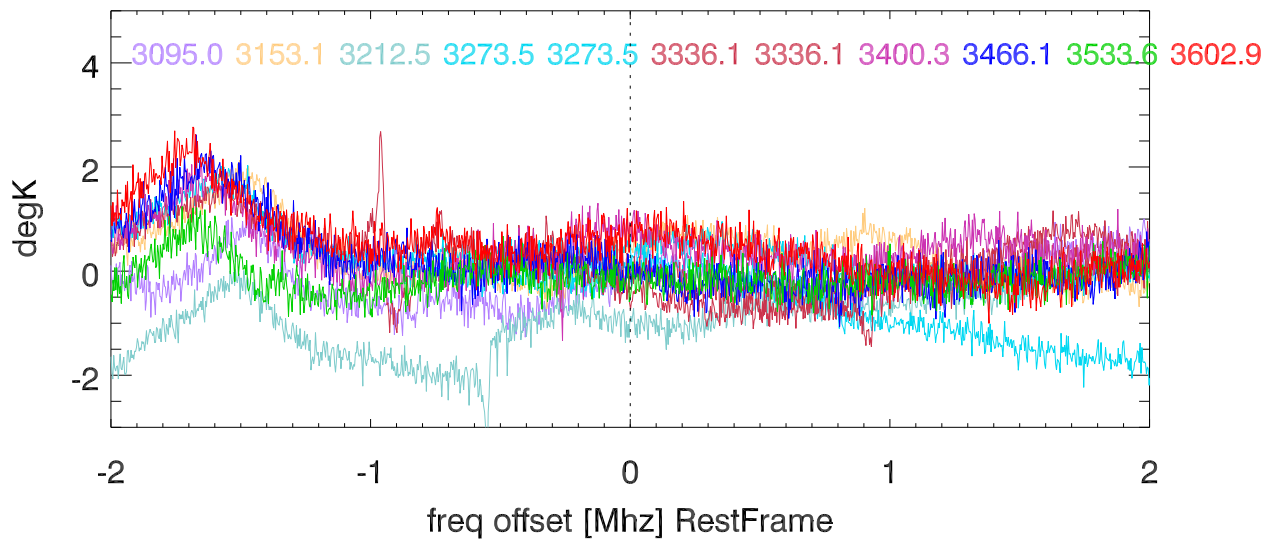

W51 avgd on/off-1 for 20100531

W51 avgd on/off-1 for 20100531

H_alfa 3072.7:3614.3 Mhz overplot lineNums

H_beta 3072.7:3614.3 Mhz overplot lineNums

H_gamma 3072.7:3614.3 Mhz overplot lineNums

He_alfa 3072.7:3614.3 Mhz overplot lineNums

He_beta 3072.7:3614.3 Mhz overplot lineNums

He_gamma 3072.7:3614.3 Mhz overplot lineNums

C_alfa 3072.7:3614.3 Mhz overplot lineNums

C_beta 3072.7:3614.3 Mhz overplot lineNums

C_gamma 3072.7:3614.3 Mhz overplot lineNums