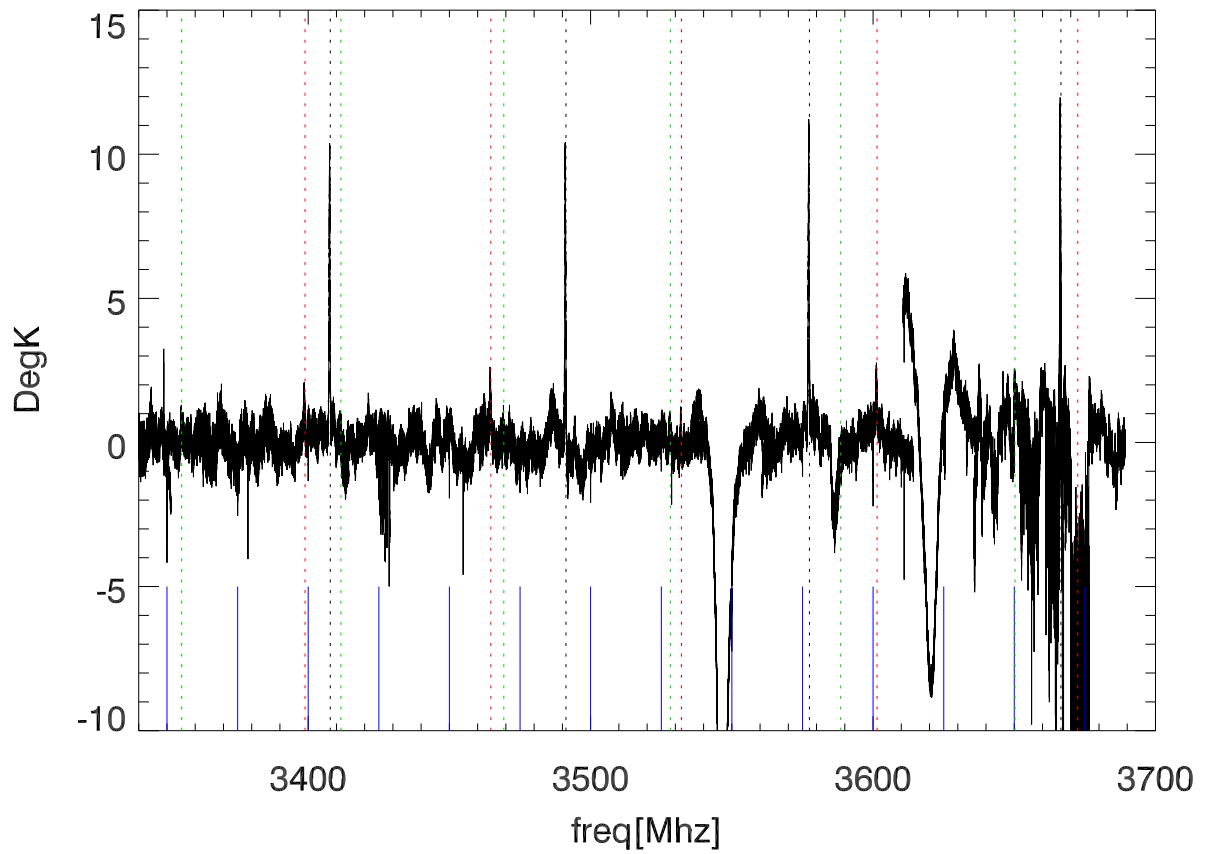

W51 avgd on/off-1 for 20100531

W51 avgd on/off-1 for 20100531

H_alfa 2997.7:3689.4 Mhz overplot lineNums

H_beta 2997.7:3689.4 Mhz overplot lineNums

H_gamma 2997.7:3689.4 Mhz overplot lineNums

He_alfa 2997.7:3689.4 Mhz overplot lineNums

He_beta 2997.7:3689.4 Mhz overplot lineNums

He_gamma 2997.7:3689.4 Mhz overplot lineNums

C_alfa 2997.7:3689.4 Mhz overplot lineNums

C_beta 2997.7:3689.4 Mhz overplot lineNums

C_gamma 2997.7:3689.4 Mhz overplot lineNums