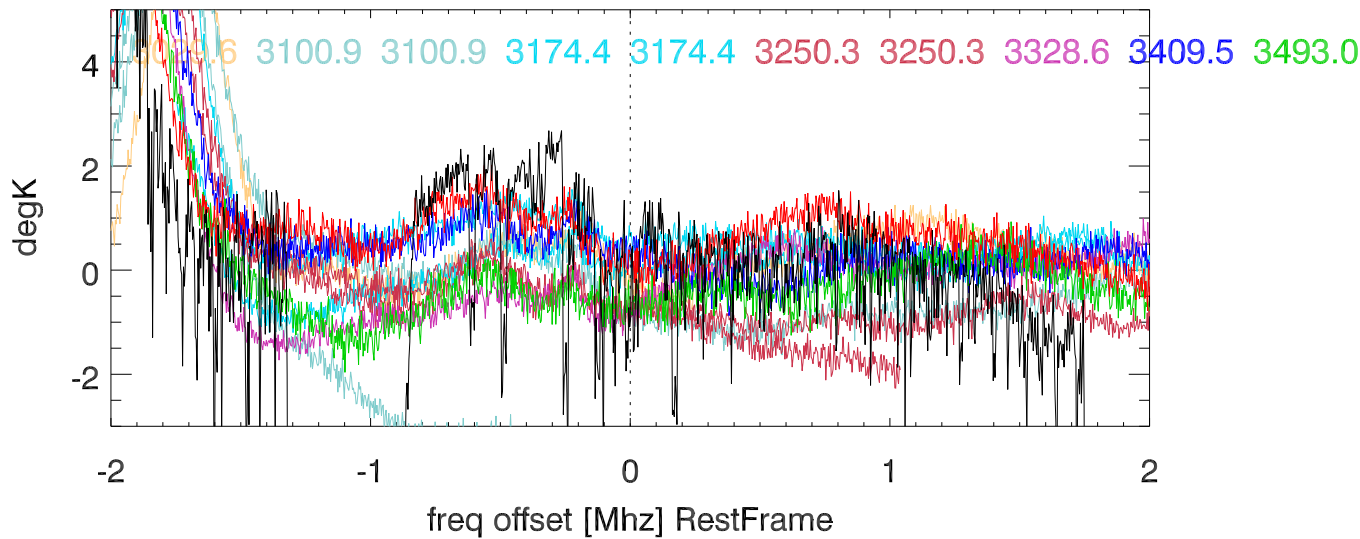

W51 avgd on/off-1 for 20100531

W51 avgd on/off-1 for 20100531

H_alfa 2997.7:3689.4 Mhz overplot lineNums

H_beta 2997.7:3689.4 Mhz overplot lineNums

H_gamma 2997.7:3689.4 Mhz overplot lineNums

He_alfa 2997.7:3689.4 Mhz overplot lineNums

He_beta 2997.7:3689.4 Mhz overplot lineNums

He_gamma 2997.7:3689.4 Mhz overplot lineNums

C_alfa 2997.7:3689.4 Mhz overplot lineNums

C_beta 2997.7:3689.4 Mhz overplot lineNums

C_gamma 2997.7:3689.4 Mhz overplot lineNums