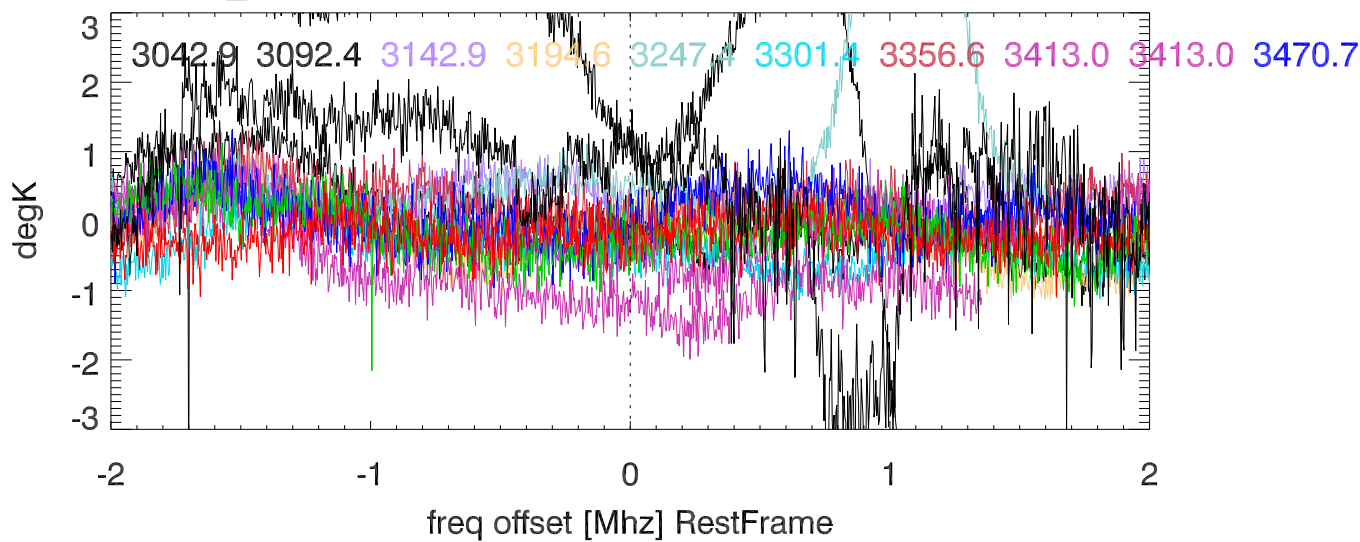

W51 avgd on/off-1 for 20100531

W51 avgd on/off-1 for 20100531

H_alfa 2997.7:3689.4 Mhz overplot lineNums

H_beta 2997.7:3689.4 Mhz overplot lineNums

H_gamma 2997.7:3689.4 Mhz overplot lineNums

He_alfa 2997.7:3689.4 Mhz overplot lineNums

He_beta 2997.7:3689.4 Mhz overplot lineNums

He_gamma 2997.7:3689.4 Mhz overplot lineNums

C_alfa 2997.7:3689.4 Mhz overplot lineNums

C_beta 2997.7:3689.4 Mhz overplot lineNums

C_gamma 2997.7:3689.4 Mhz overplot lineNums