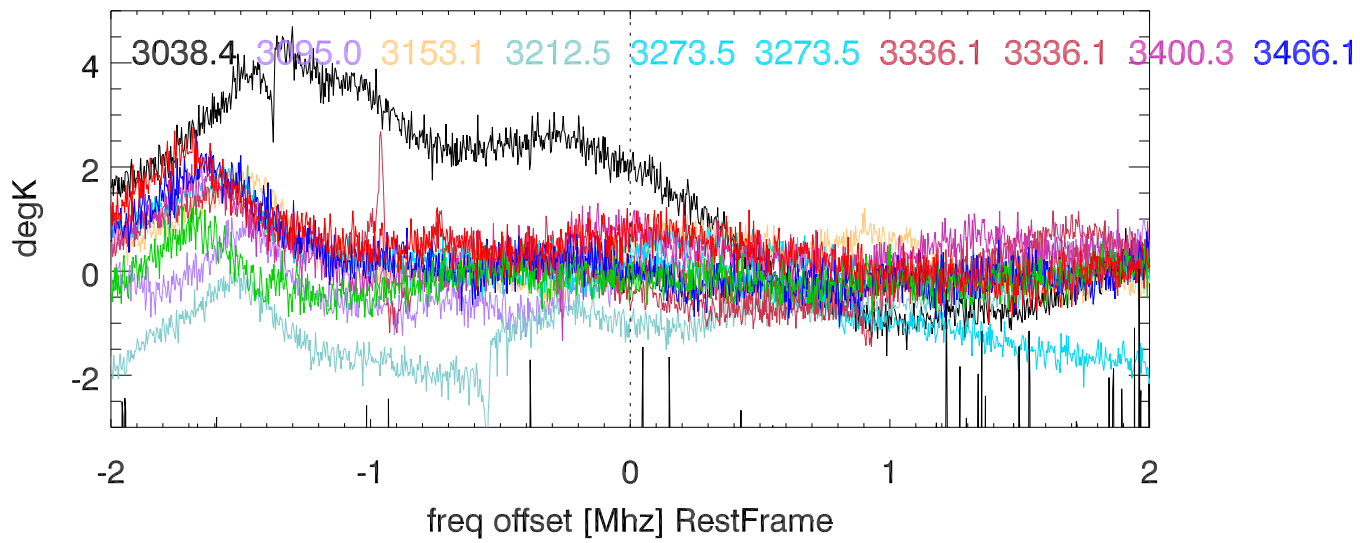

W51 avgd on/off-1 for 20100531

W51 avgd on/off-1 for 20100531

H_alfa 2997.7:3689.4 Mhz overplot lineNums

H_beta 2997.7:3689.4 Mhz overplot lineNums

H_gamma 2997.7:3689.4 Mhz overplot lineNums

He_alfa 2997.7:3689.4 Mhz overplot lineNums

He_beta 2997.7:3689.4 Mhz overplot lineNums

He_gamma 2997.7:3689.4 Mhz overplot lineNums

C_alfa 2997.7:3689.4 Mhz overplot lineNums

C_beta 2997.7:3689.4 Mhz overplot lineNums

C_gamma 2997.7:3689.4 Mhz overplot lineNums