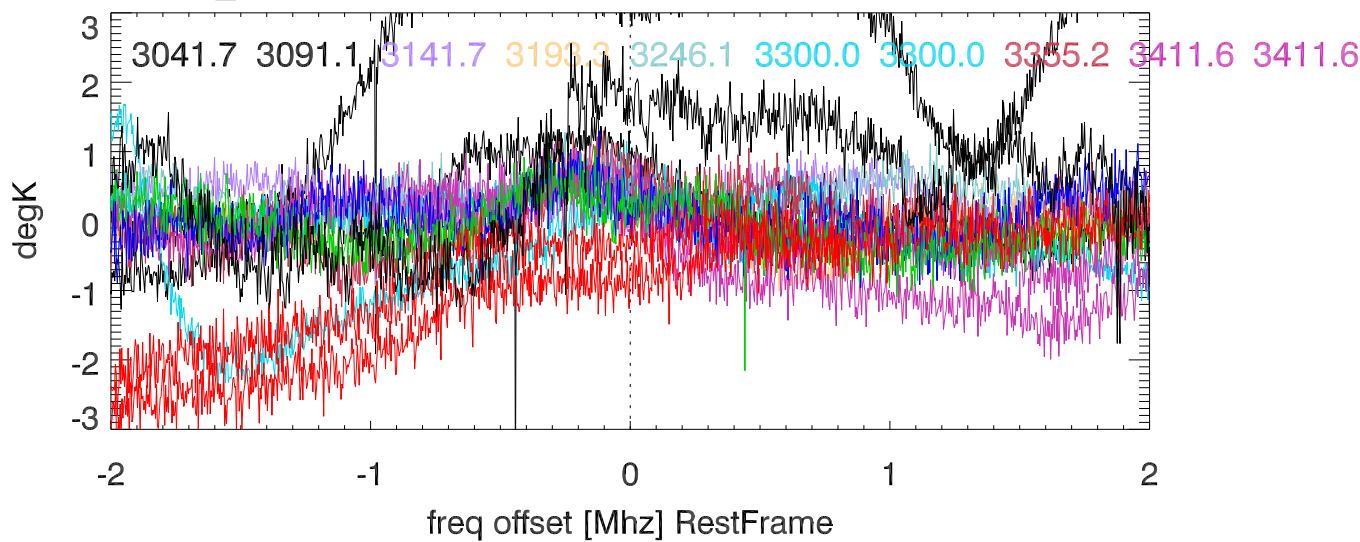

W51 avgd on/off-1 for 20100531

W51 avgd on/off-1 for 20100531

H_alfa 2997.7:3689.4 Mhz overplot lineNums

H_beta 2997.7:3689.4 Mhz overplot lineNums

H_gamma 2997.7:3689.4 Mhz overplot lineNums

He_alfa 2997.7:3689.4 Mhz overplot lineNums

He_beta 2997.7:3689.4 Mhz overplot lineNums

He_gamma 2997.7:3689.4 Mhz overplot lineNums

C_alfa 2997.7:3689.4 Mhz overplot lineNums

C_beta 2997.7:3689.4 Mhz overplot lineNums

C_gamma 2997.7:3689.4 Mhz overplot lineNums