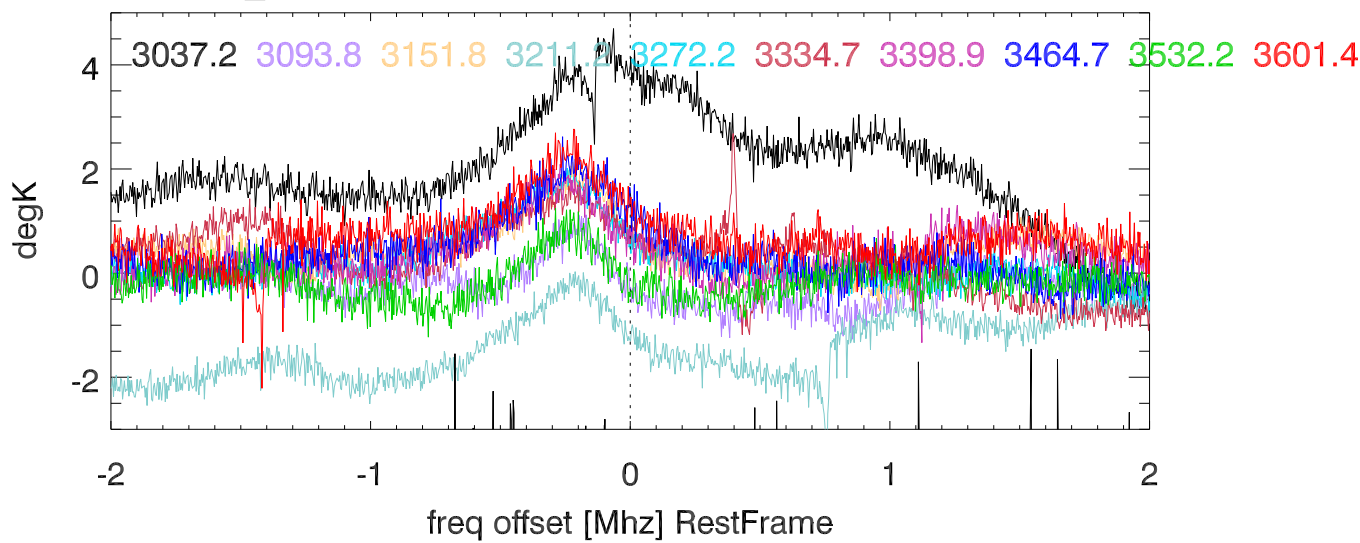

W51 avgd on/off-1 for 20100531

W51 avgd on/off-1 for 20100531

H_alfa 2997.7:3689.4 Mhz overplot lineNums

H_beta 2997.7:3689.4 Mhz overplot lineNums

H_gamma 2997.7:3689.4 Mhz overplot lineNums

He_alfa 2997.7:3689.4 Mhz overplot lineNums

He_beta 2997.7:3689.4 Mhz overplot lineNums

He_gamma 2997.7:3689.4 Mhz overplot lineNums

C_alfa 2997.7:3689.4 Mhz overplot lineNums

C_beta 2997.7:3689.4 Mhz overplot lineNums

C_gamma 2997.7:3689.4 Mhz overplot lineNums