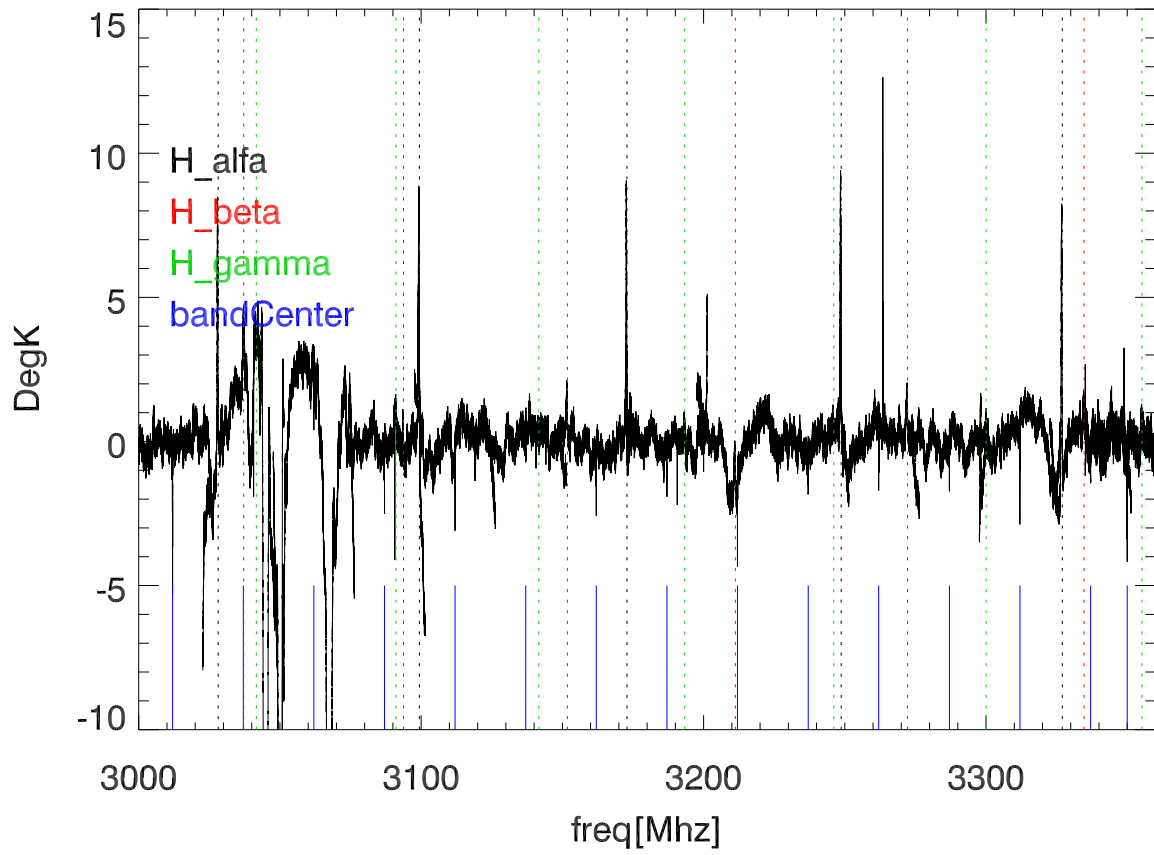

W51 avgd on/off-1 for 20100531

W51 avgd on/off-1 for 20100531

H_alfa 2997.7:3689.4 Mhz overplot lineNums

H_beta 2997.7:3689.4 Mhz overplot lineNums

H_gamma 2997.7:3689.4 Mhz overplot lineNums

He_alfa 2997.7:3689.4 Mhz overplot lineNums

He_beta 2997.7:3689.4 Mhz overplot lineNums

He_gamma 2997.7:3689.4 Mhz overplot lineNums

C_alfa 2997.7:3689.4 Mhz overplot lineNums

C_beta 2997.7:3689.4 Mhz overplot lineNums

C_gamma 2997.7:3689.4 Mhz overplot lineNums