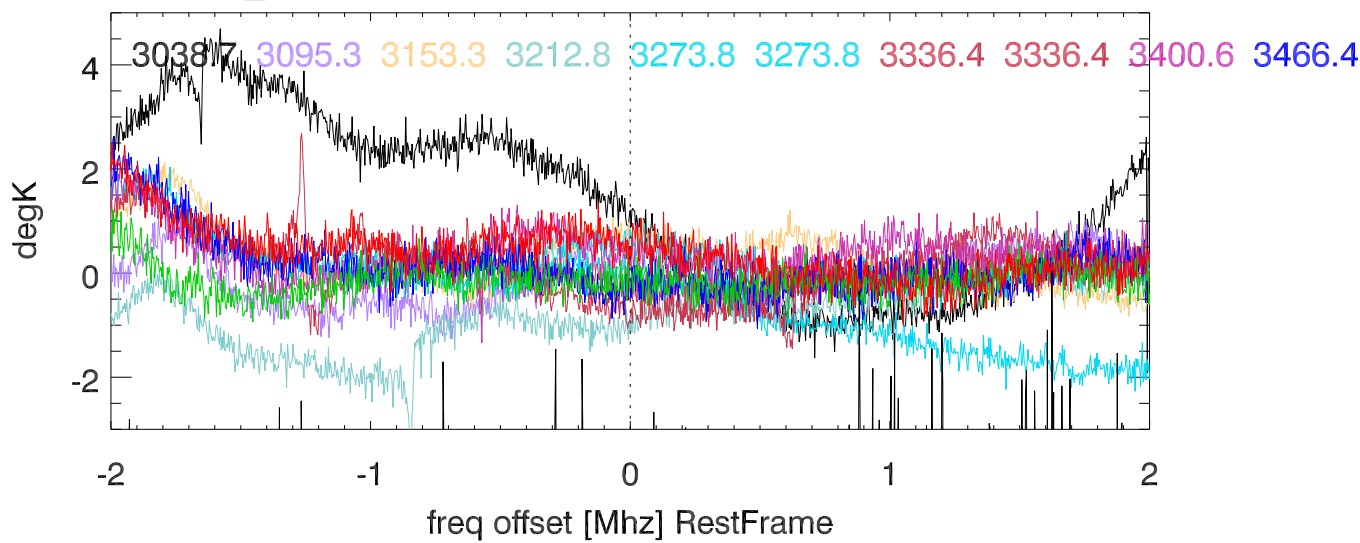

W51 avgd on/off-1 for 20100531

W51 avgd on/off-1 for 20100531

H_alfa 2997.7:3689.4 Mhz overplot lineNums

H_beta 2997.7:3689.4 Mhz overplot lineNums

H_gamma 2997.7:3689.4 Mhz overplot lineNums

He_alfa 2997.7:3689.4 Mhz overplot lineNums

He_beta 2997.7:3689.4 Mhz overplot lineNums

He_gamma 2997.7:3689.4 Mhz overplot lineNums

C_alfa 2997.7:3689.4 Mhz overplot lineNums

C_beta 2997.7:3689.4 Mhz overplot lineNums

C_gamma 2997.7:3689.4 Mhz overplot lineNums