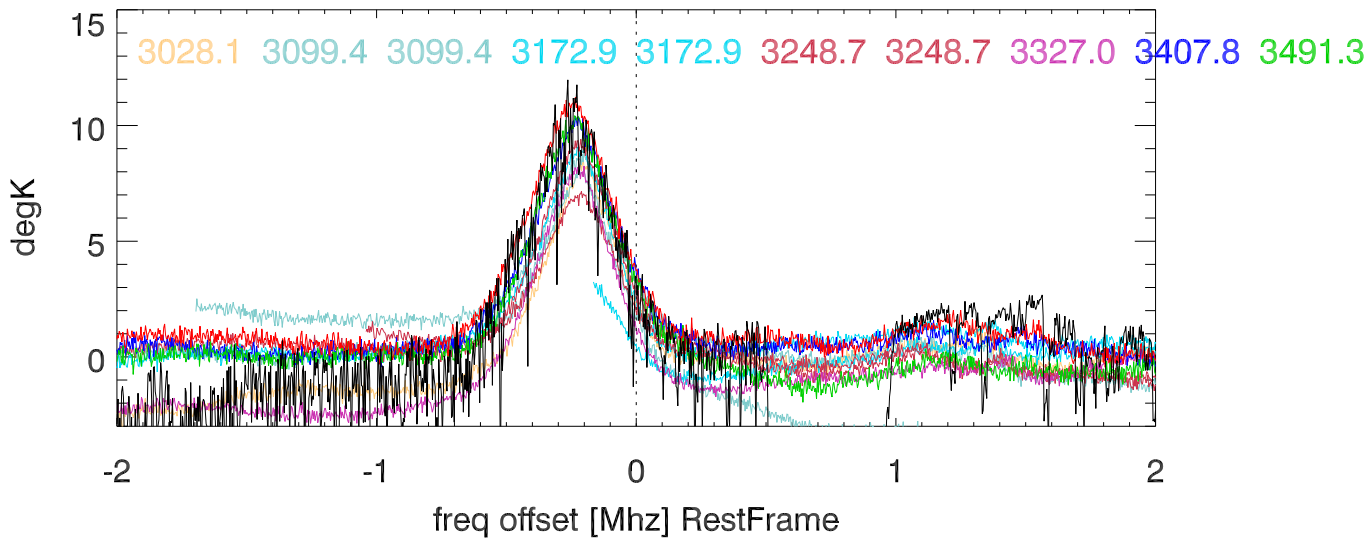

W51 avgd on/off-1 for 20100531

W51 avgd on/off-1 for 20100531

H_alfa 2997.7:3689.4 Mhz overplot lineNums

H_beta 2997.7:3689.4 Mhz overplot lineNums

H_gamma 2997.7:3689.4 Mhz overplot lineNums

He_alfa 2997.7:3689.4 Mhz overplot lineNums

He_beta 2997.7:3689.4 Mhz overplot lineNums

He_gamma 2997.7:3689.4 Mhz overplot lineNums

C_alfa 2997.7:3689.4 Mhz overplot lineNums

C_beta 2997.7:3689.4 Mhz overplot lineNums

C_gamma 2997.7:3689.4 Mhz overplot lineNums