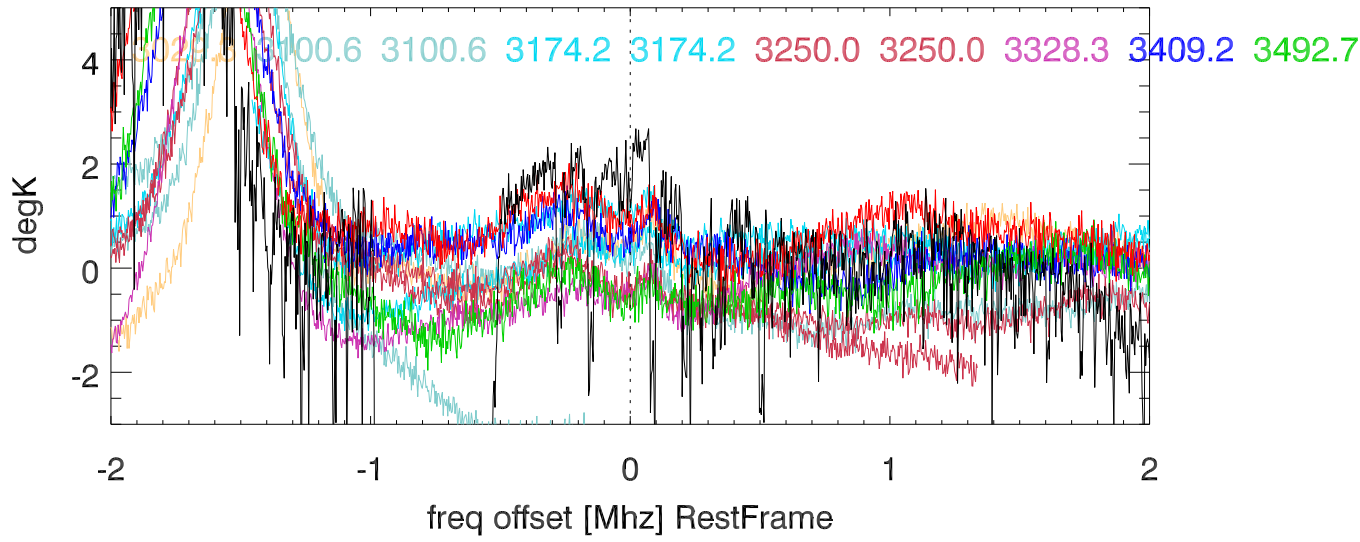

W51 avgd on/off-1 for 20100531

W51 avgd on/off-1 for 20100531

H_alfa 2997.7:3689.4 Mhz overplot lineNums

H_beta 2997.7:3689.4 Mhz overplot lineNums

H_gamma 2997.7:3689.4 Mhz overplot lineNums

He_alfa 2997.7:3689.4 Mhz overplot lineNums

He_beta 2997.7:3689.4 Mhz overplot lineNums

He_gamma 2997.7:3689.4 Mhz overplot lineNums

C_alfa 2997.7:3689.4 Mhz overplot lineNums

C_beta 2997.7:3689.4 Mhz overplot lineNums

C_gamma 2997.7:3689.4 Mhz overplot lineNums