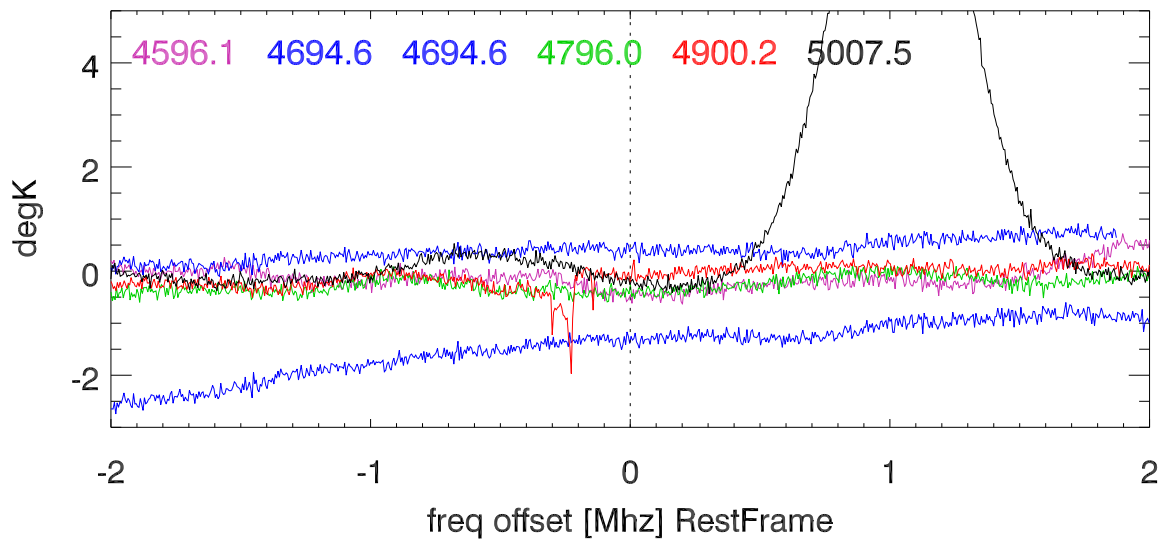

W51 avgd on/off-1 for 20100530

W51 avgd on/off-1 for 20100530

H\_alfa 4503.5:4546.5 Mhz overplot lineNums

H\_beta 4503.5:4546.5 Mhz overplot lineNums

H\_gamma 4503.5:4546.5 Mhz overplot lineNums

He\_alfa 4503.5:4546.5 Mhz overplot lineNums

He\_beta 4503.5:4546.5 Mhz overplot lineNums

He\_gamma 4503.5:4546.5 Mhz overplot lineNums

C\_alfa 4503.5:4546.5 Mhz overplot lineNums

C\_beta 4503.5:4546.5 Mhz overplot lineNums

C\_gamma 4503.5:4546.5 Mhz overplot lineNums