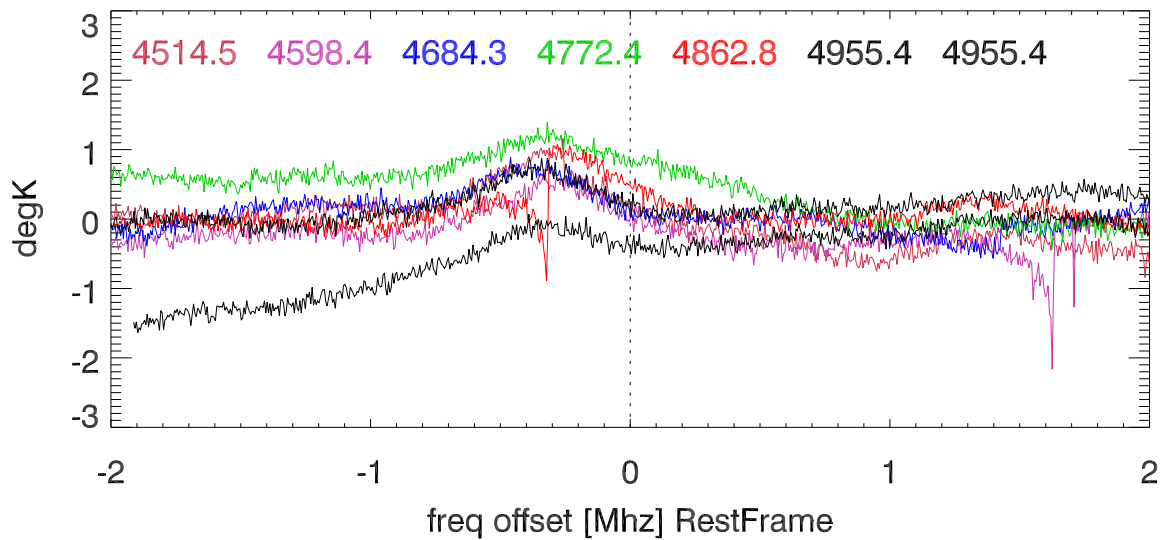

W51 avgd on/off-1 for 20100530

W51 avgd on/off-1 for 20100530

H\_alfa 4503.5:4546.5 Mhz overplot lineNums

H\_beta 4503.5:4546.5 Mhz overplot lineNums

H\_gamma 4503.5:4546.5 Mhz overplot lineNums

He\_alfa 4503.5:4546.5 Mhz overplot lineNums

He\_beta 4503.5:4546.5 Mhz overplot lineNums

He\_gamma 4503.5:4546.5 Mhz overplot lineNums

C\_alfa 4503.5:4546.5 Mhz overplot lineNums

C\_beta 4503.5:4546.5 Mhz overplot lineNums

C\_gamma 4503.5:4546.5 Mhz overplot lineNums