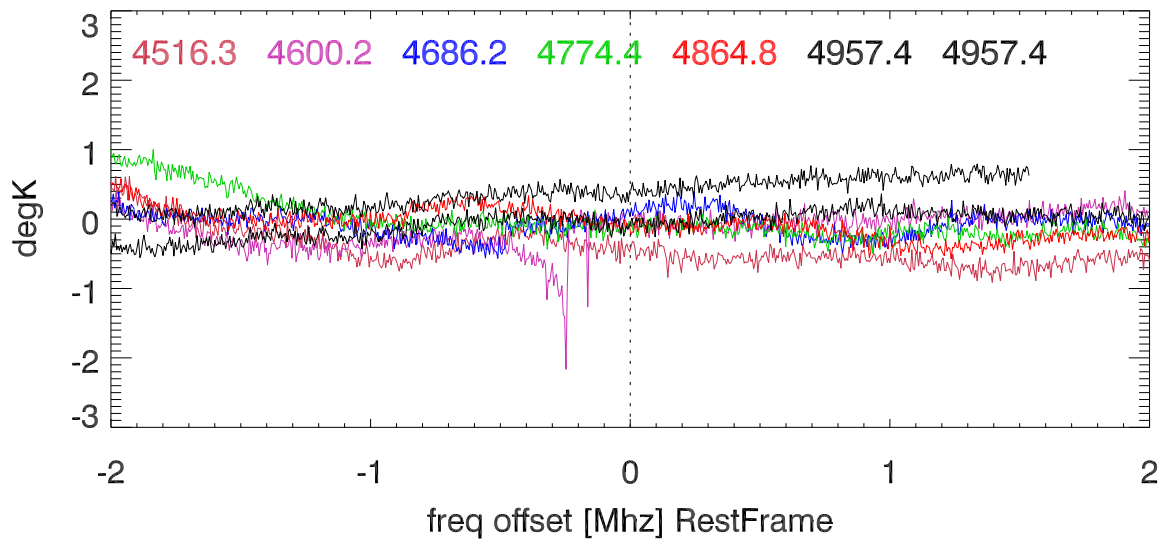

W51 avgd on/off-1 for 20100530

W51 avgd on/off-1 for 20100530

H\_alfa 4503.5:4546.5 Mhz overplot lineNums

H\_beta 4503.5:4546.5 Mhz overplot lineNums

H\_gamma 4503.5:4546.5 Mhz overplot lineNums

He\_alfa 4503.5:4546.5 Mhz overplot lineNums

He\_beta 4503.5:4546.5 Mhz overplot lineNums

He\_gamma 4503.5:4546.5 Mhz overplot lineNums

C\_alfa 4503.5:4546.5 Mhz overplot lineNums

C\_beta 4503.5:4546.5 Mhz overplot lineNums

C\_gamma 4503.5:4546.5 Mhz overplot lineNums