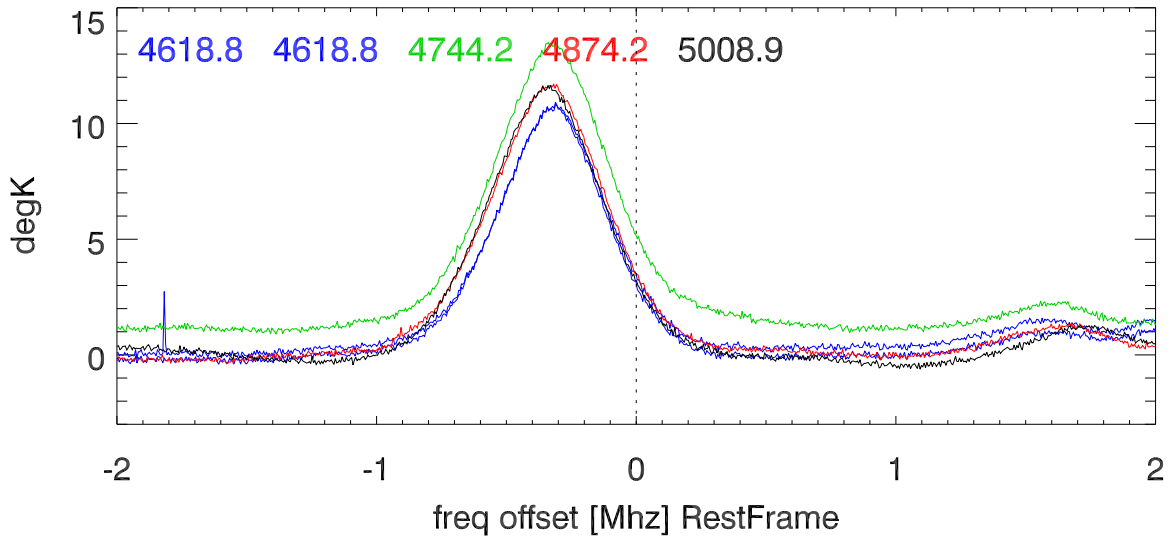

W51 avgd on/off-1 for 20100530

W51 avgd on/off-1 for 20100530

H\_alfa 4503.5:4546.5 Mhz overplot lineNums

H\_beta 4503.5:4546.5 Mhz overplot lineNums

H\_gamma 4503.5:4546.5 Mhz overplot lineNums

He\_alfa 4503.5:4546.5 Mhz overplot lineNums

He\_beta 4503.5:4546.5 Mhz overplot lineNums

He\_gamma 4503.5:4546.5 Mhz overplot lineNums

C\_alfa 4503.5:4546.5 Mhz overplot lineNums

C\_beta 4503.5:4546.5 Mhz overplot lineNums

C\_gamma 4503.5:4546.5 Mhz overplot lineNums