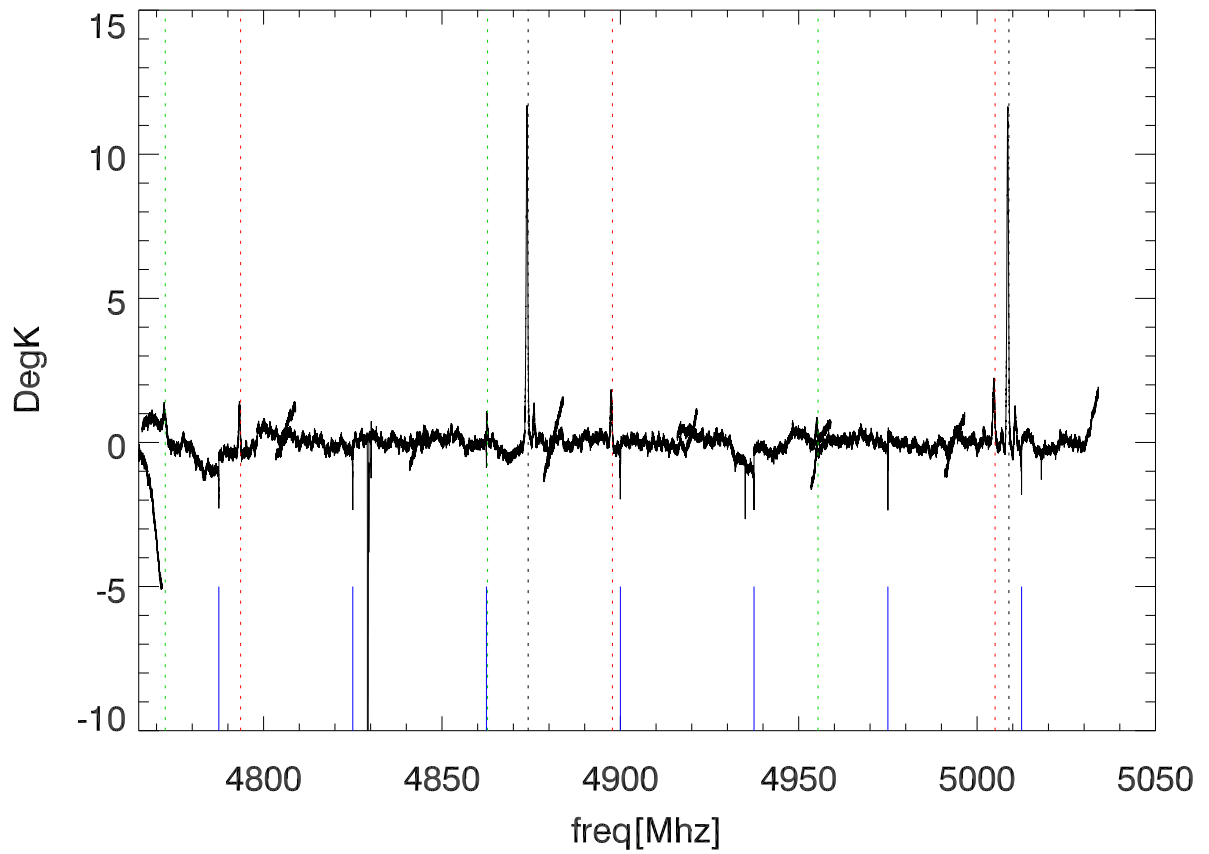

W51 avgd on/off-1 for 20100530

W51 avgd on/off-1 for 20100530

H\_alfa 4503.5:4546.5 Mhz overplot lineNums

H\_beta 4503.5:4546.5 Mhz overplot lineNums

H\_gamma 4503.5:4546.5 Mhz overplot lineNums

He\_alfa 4503.5:4546.5 Mhz overplot lineNums

He\_beta 4503.5:4546.5 Mhz overplot lineNums

He\_gamma 4503.5:4546.5 Mhz overplot lineNums

C\_alfa 4503.5:4546.5 Mhz overplot lineNums

C\_beta 4503.5:4546.5 Mhz overplot lineNums

C\_gamma 4503.5:4546.5 Mhz overplot lineNums