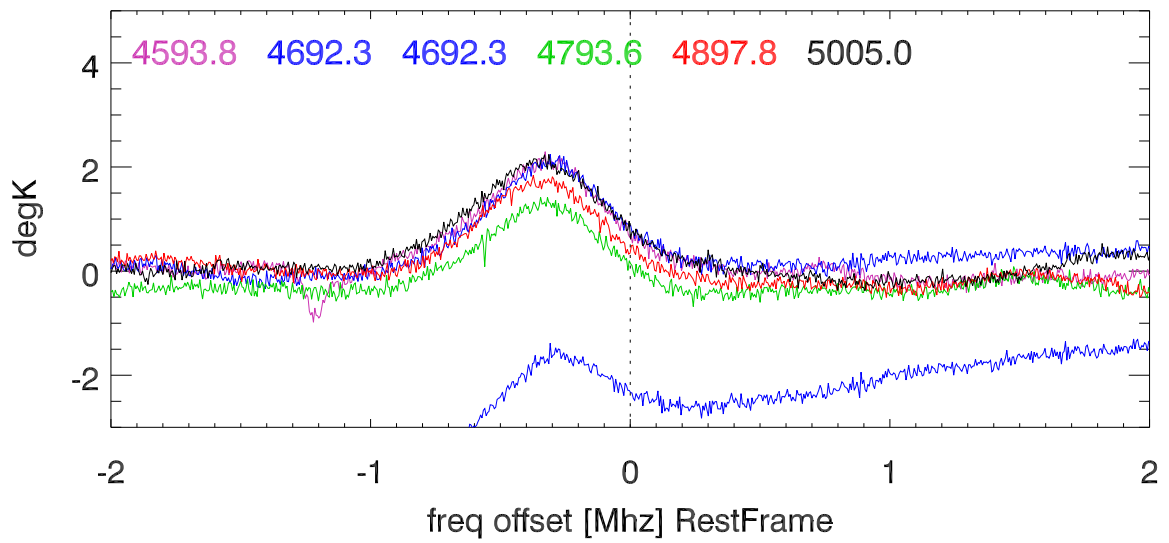

W51 avgd on/off-1 for 20100530

W51 avgd on/off-1 for 20100530

H\_alfa 4503.5:4546.5 Mhz overplot lineNums

H\_beta 4503.5:4546.5 Mhz overplot lineNums

H\_gamma 4503.5:4546.5 Mhz overplot lineNums

He\_alfa 4503.5:4546.5 Mhz overplot lineNums

He\_beta 4503.5:4546.5 Mhz overplot lineNums

He\_gamma 4503.5:4546.5 Mhz overplot lineNums

C\_alfa 4503.5:4546.5 Mhz overplot lineNums

C\_beta 4503.5:4546.5 Mhz overplot lineNums

C\_gamma 4503.5:4546.5 Mhz overplot lineNums