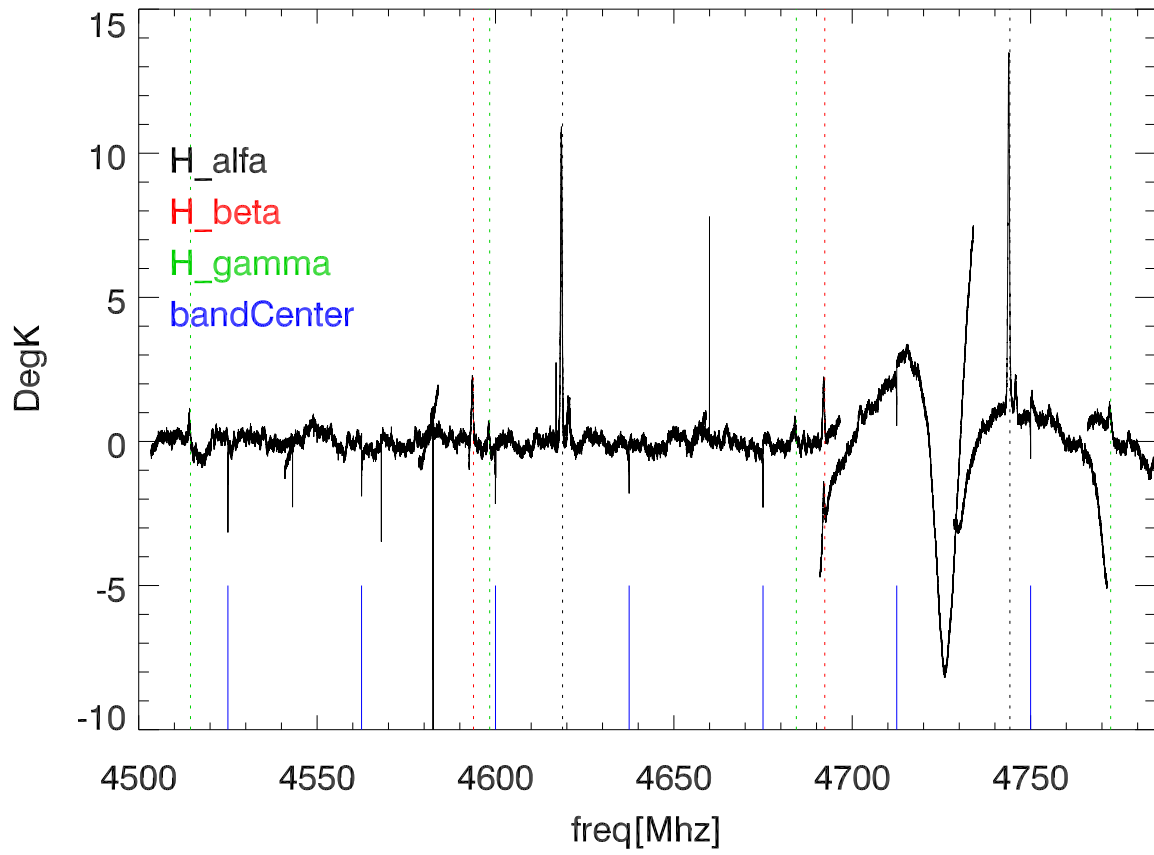

W51 avgd on/off-1 for 20100530

W51 avgd on/off-1 for 20100530

H\_alfa 4503.5:4546.5 Mhz overplot lineNums

H\_beta 4503.5:4546.5 Mhz overplot lineNums

H\_gamma 4503.5:4546.5 Mhz overplot lineNums

He\_alfa 4503.5:4546.5 Mhz overplot lineNums

He\_beta 4503.5:4546.5 Mhz overplot lineNums

He\_gamma 4503.5:4546.5 Mhz overplot lineNums

C\_alfa 4503.5:4546.5 Mhz overplot lineNums

C\_beta 4503.5:4546.5 Mhz overplot lineNums

C\_gamma 4503.5:4546.5 Mhz overplot lineNums