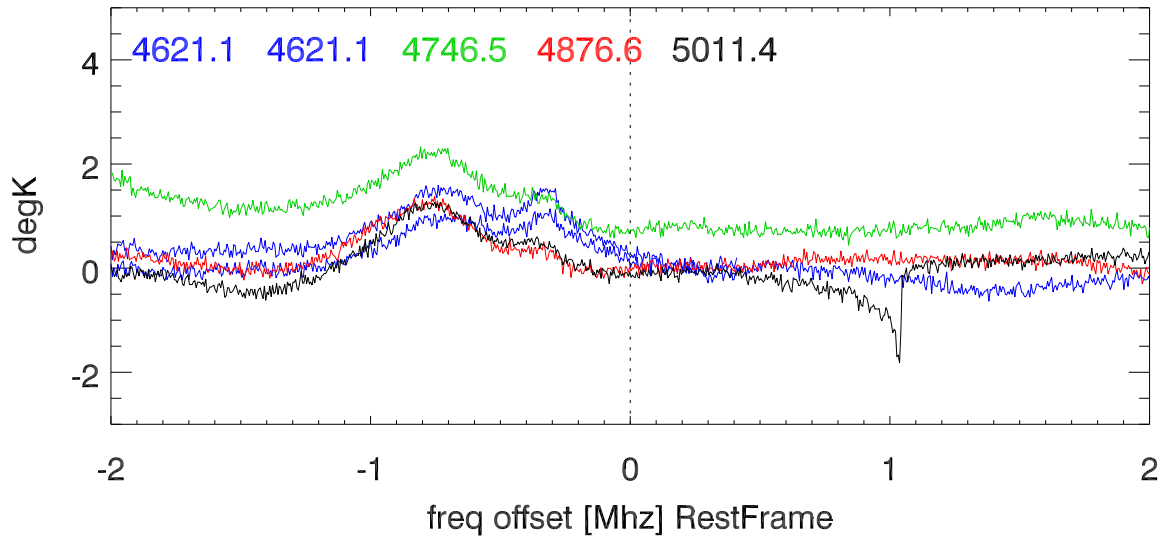

W51 avgd on/off-1 for 20100530

W51 avgd on/off-1 for 20100530

H\_alfa 4503.5:4546.5 Mhz overplot lineNums

H\_beta 4503.5:4546.5 Mhz overplot lineNums

H\_gamma 4503.5:4546.5 Mhz overplot lineNums

He\_alfa 4503.5:4546.5 Mhz overplot lineNums

He\_beta 4503.5:4546.5 Mhz overplot lineNums

He\_gamma 4503.5:4546.5 Mhz overplot lineNums

C\_alfa 4503.5:4546.5 Mhz overplot lineNums

C\_beta 4503.5:4546.5 Mhz overplot lineNums

C\_gamma 4503.5:4546.5 Mhz overplot lineNums