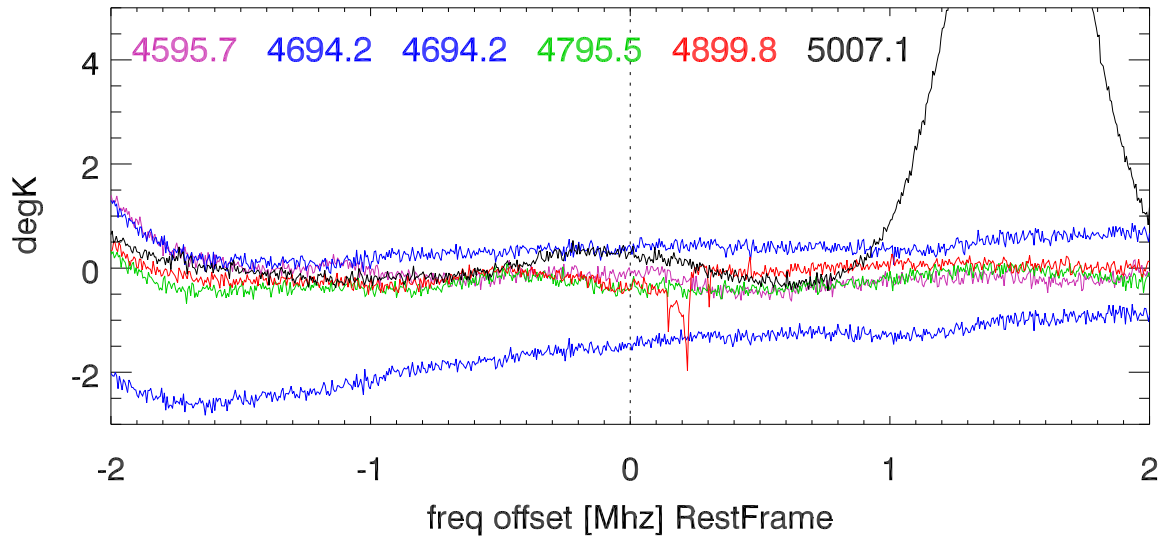

W51 avgd on/off-1 for 20100530

W51 avgd on/off-1 for 20100530

H\_alfa 4503.5:4546.5 Mhz overplot lineNums

H\_beta 4503.5:4546.5 Mhz overplot lineNums

H\_gamma 4503.5:4546.5 Mhz overplot lineNums

He\_alfa 4503.5:4546.5 Mhz overplot lineNums

He\_beta 4503.5:4546.5 Mhz overplot lineNums

He\_gamma 4503.5:4546.5 Mhz overplot lineNums

C\_alfa 4503.5:4546.5 Mhz overplot lineNums

C\_beta 4503.5:4546.5 Mhz overplot lineNums

C\_gamma 4503.5:4546.5 Mhz overplot lineNums