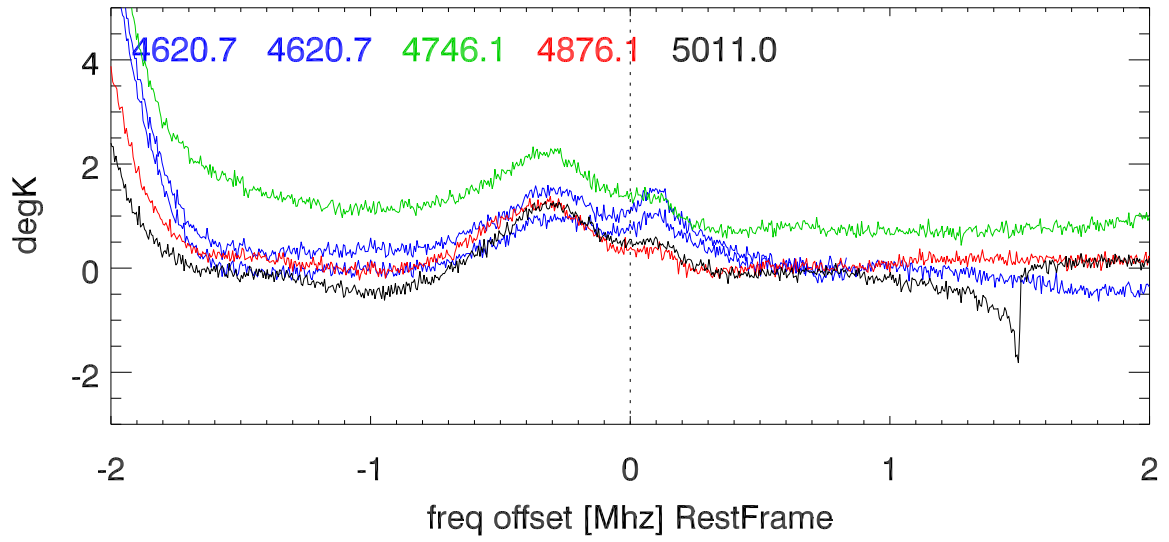

W51 avgd on/off-1 for 20100530

W51 avgd on/off-1 for 20100530

H\_alfa 4503.5:4546.5 Mhz overplot lineNums

H\_beta 4503.5:4546.5 Mhz overplot lineNums

H\_gamma 4503.5:4546.5 Mhz overplot lineNums

He\_alfa 4503.5:4546.5 Mhz overplot lineNums

He\_beta 4503.5:4546.5 Mhz overplot lineNums

He\_gamma 4503.5:4546.5 Mhz overplot lineNums

C\_alfa 4503.5:4546.5 Mhz overplot lineNums

C\_beta 4503.5:4546.5 Mhz overplot lineNums

C\_gamma 4503.5:4546.5 Mhz overplot lineNums