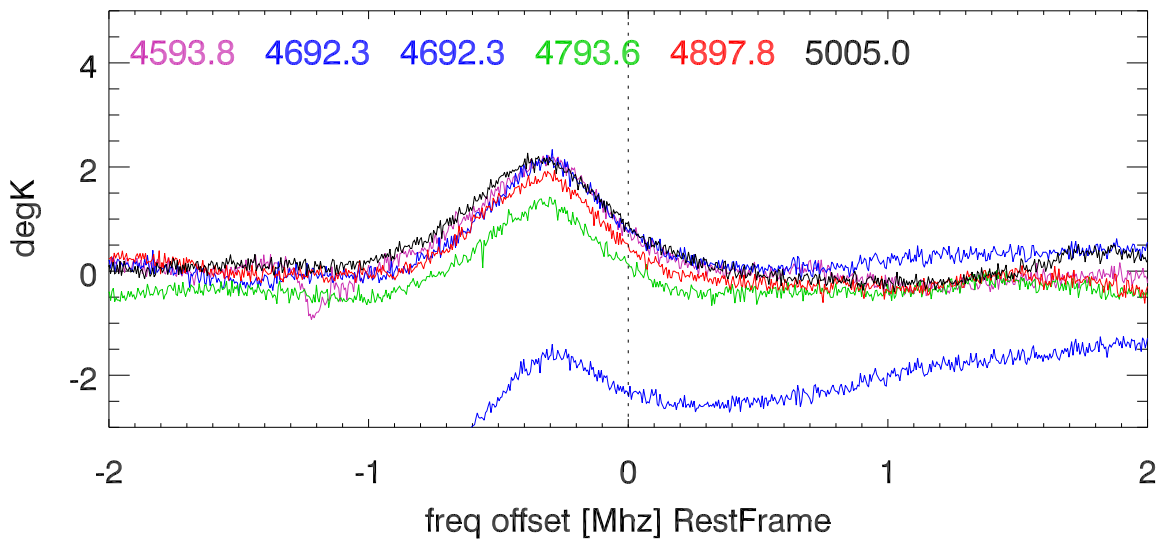

W51 avgd on/off-1 for 20100529

W51 avgd on/off-1 for 20100529

H_alfa 4503.5:4546.5 Mhz overplot lineNums

H_beta 4503.5:4546.5 Mhz overplot lineNums

H_gamma 4503.5:4546.5 Mhz overplot lineNums

He_alfa 4503.5:4546.5 Mhz overplot lineNums

He_beta 4503.5:4546.5 Mhz overplot lineNums

He_gamma 4503.5:4546.5 Mhz overplot lineNums

C_alfa 4503.5:4546.5 Mhz overplot lineNums

C_beta 4503.5:4546.5 Mhz overplot lineNums

C_gamma 4503.5:4546.5 Mhz overplot lineNums