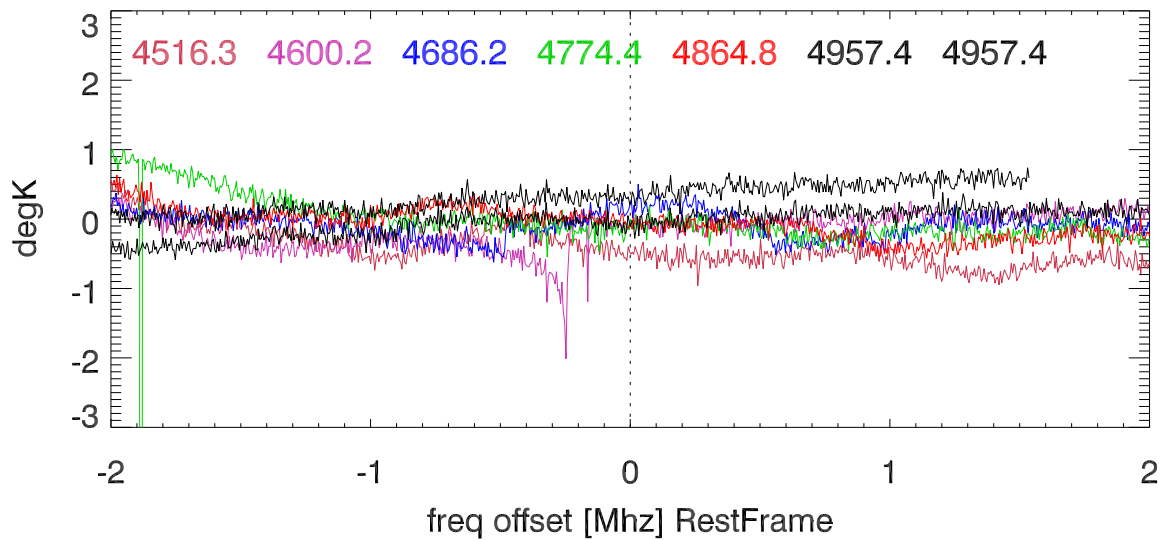

W51 avgd on/off-1 for 20100529

W51 avgd on/off-1 for 20100529

H_alfa 4503.5:4546.5 Mhz overplot lineNums

H_beta 4503.5:4546.5 Mhz overplot lineNums

H_gamma 4503.5:4546.5 Mhz overplot lineNums

He_alfa 4503.5:4546.5 Mhz overplot lineNums

He_beta 4503.5:4546.5 Mhz overplot lineNums

He_gamma 4503.5:4546.5 Mhz overplot lineNums

C_alfa 4503.5:4546.5 Mhz overplot lineNums

C_beta 4503.5:4546.5 Mhz overplot lineNums

C_gamma 4503.5:4546.5 Mhz overplot lineNums