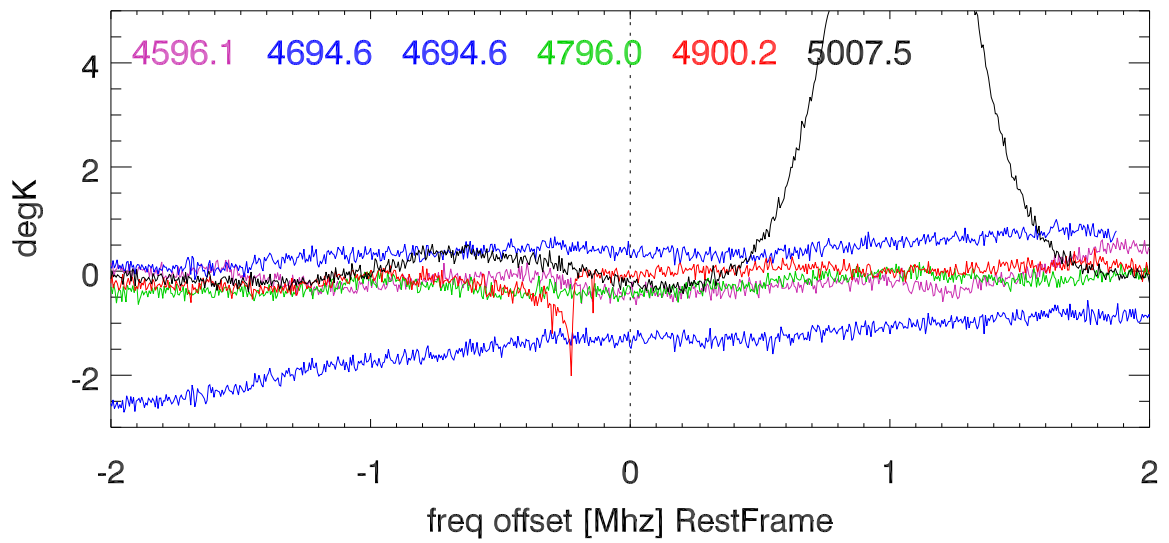

W51 avgd on/off-1 for 20100529

W51 avgd on/off-1 for 20100529

H_alfa 4503.5:4546.5 Mhz overplot lineNums

H_beta 4503.5:4546.5 Mhz overplot lineNums

H_gamma 4503.5:4546.5 Mhz overplot lineNums

He_alfa 4503.5:4546.5 Mhz overplot lineNums

He_beta 4503.5:4546.5 Mhz overplot lineNums

He_gamma 4503.5:4546.5 Mhz overplot lineNums

C_alfa 4503.5:4546.5 Mhz overplot lineNums

C_beta 4503.5:4546.5 Mhz overplot lineNums

C_gamma 4503.5:4546.5 Mhz overplot lineNums