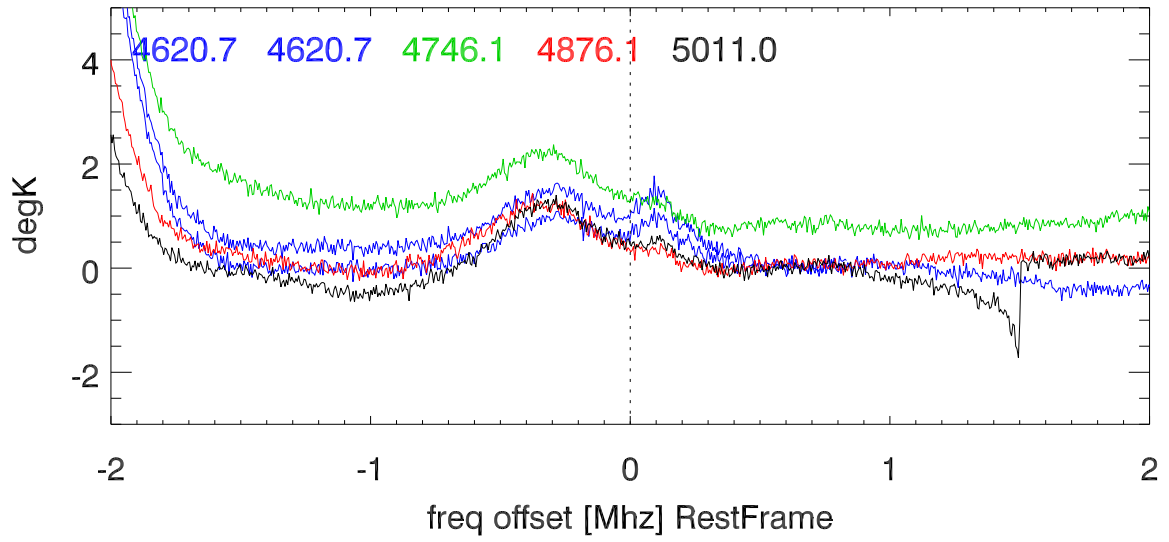

W51 avgd on/off-1 for 20100529

W51 avgd on/off-1 for 20100529

H_alfa 4503.5:4546.5 Mhz overplot lineNums

H_beta 4503.5:4546.5 Mhz overplot lineNums

H_gamma 4503.5:4546.5 Mhz overplot lineNums

He_alfa 4503.5:4546.5 Mhz overplot lineNums

He_beta 4503.5:4546.5 Mhz overplot lineNums

He_gamma 4503.5:4546.5 Mhz overplot lineNums

C_alfa 4503.5:4546.5 Mhz overplot lineNums

C_beta 4503.5:4546.5 Mhz overplot lineNums

C_gamma 4503.5:4546.5 Mhz overplot lineNums