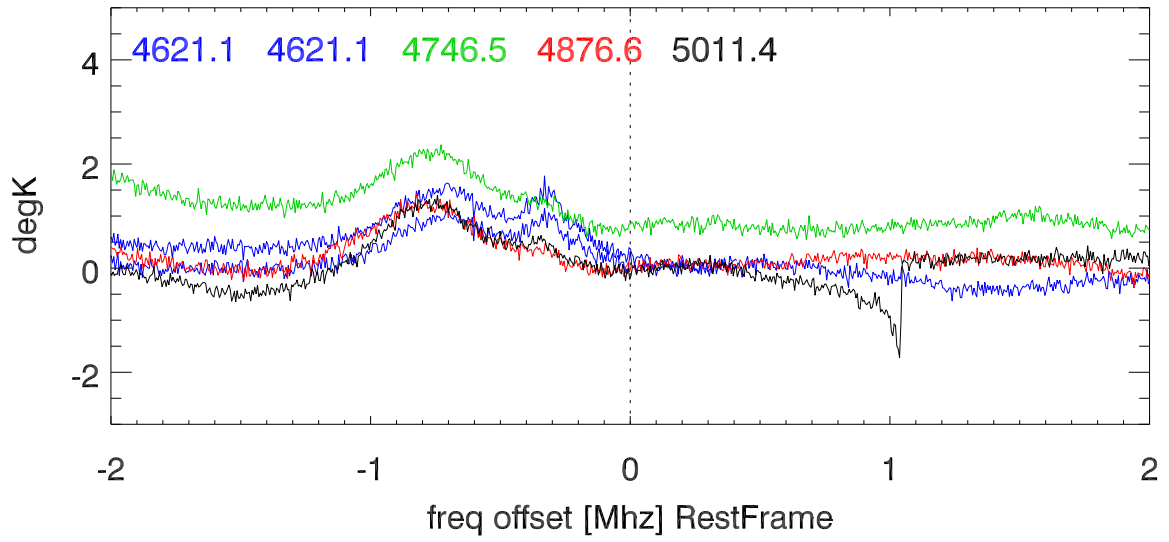

W51 avgd on/off-1 for 20100529

W51 avgd on/off-1 for 20100529

H_alfa 4503.5:4546.5 Mhz overplot lineNums

H_beta 4503.5:4546.5 Mhz overplot lineNums

H_gamma 4503.5:4546.5 Mhz overplot lineNums

He_alfa 4503.5:4546.5 Mhz overplot lineNums

He_beta 4503.5:4546.5 Mhz overplot lineNums

He_gamma 4503.5:4546.5 Mhz overplot lineNums

C_alfa 4503.5:4546.5 Mhz overplot lineNums

C_beta 4503.5:4546.5 Mhz overplot lineNums

C_gamma 4503.5:4546.5 Mhz overplot lineNums