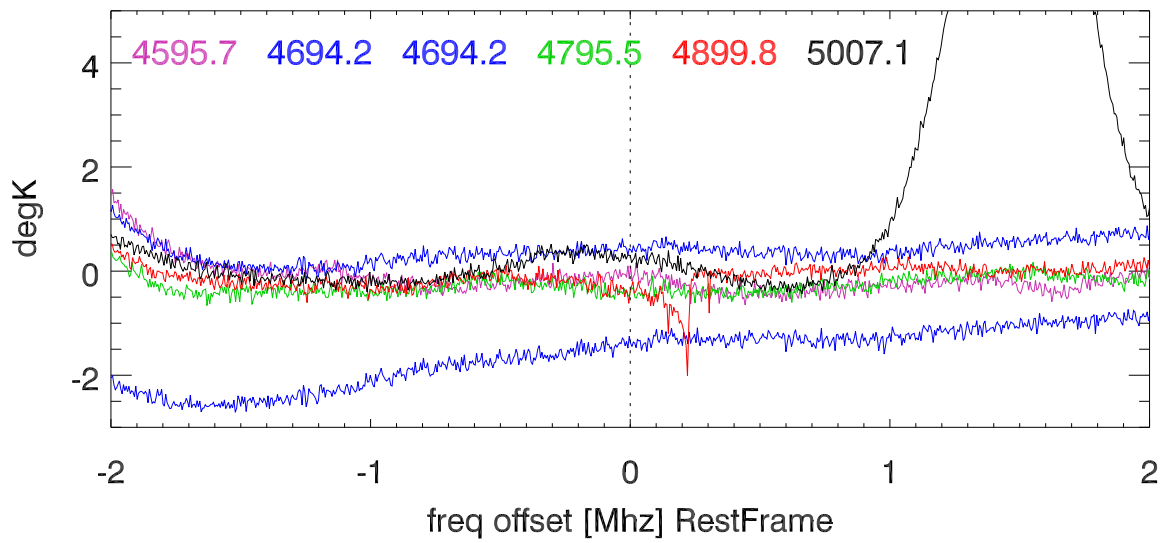

W51 avgd on/off-1 for 20100529

W51 avgd on/off-1 for 20100529

H_alfa 4503.5:4546.5 Mhz overplot lineNums

H_beta 4503.5:4546.5 Mhz overplot lineNums

H_gamma 4503.5:4546.5 Mhz overplot lineNums

He_alfa 4503.5:4546.5 Mhz overplot lineNums

He_beta 4503.5:4546.5 Mhz overplot lineNums

He_gamma 4503.5:4546.5 Mhz overplot lineNums

C_alfa 4503.5:4546.5 Mhz overplot lineNums

C_beta 4503.5:4546.5 Mhz overplot lineNums

C_gamma 4503.5:4546.5 Mhz overplot lineNums