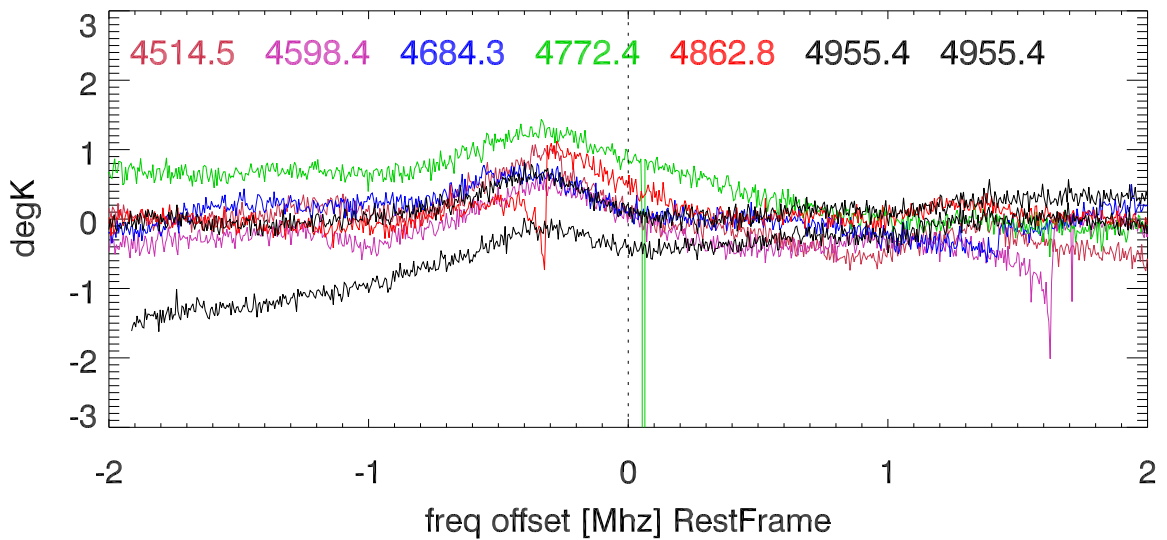

W51 avgd on/off-1 for 20100529

W51 avgd on/off-1 for 20100529

H_alfa 4503.5:4546.5 Mhz overplot lineNums

H_beta 4503.5:4546.5 Mhz overplot lineNums

H_gamma 4503.5:4546.5 Mhz overplot lineNums

He_alfa 4503.5:4546.5 Mhz overplot lineNums

He_beta 4503.5:4546.5 Mhz overplot lineNums

He_gamma 4503.5:4546.5 Mhz overplot lineNums

C_alfa 4503.5:4546.5 Mhz overplot lineNums

C_beta 4503.5:4546.5 Mhz overplot lineNums

C_gamma 4503.5:4546.5 Mhz overplot lineNums