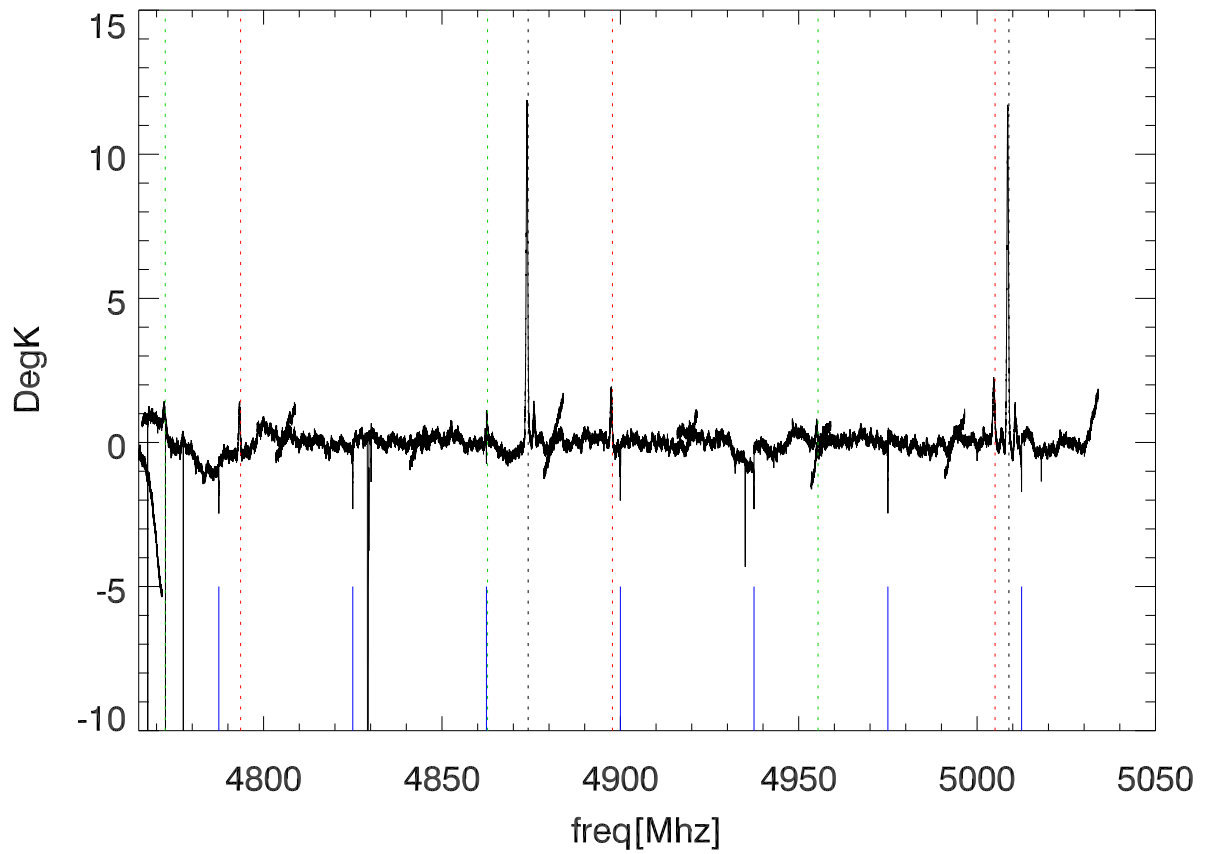

W51 avgd on/off-1 for 20100529

W51 avgd on/off-1 for 20100529

H_alfa 4503.5:4546.5 Mhz overplot lineNums

H_beta 4503.5:4546.5 Mhz overplot lineNums

H_gamma 4503.5:4546.5 Mhz overplot lineNums

He_alfa 4503.5:4546.5 Mhz overplot lineNums

He_beta 4503.5:4546.5 Mhz overplot lineNums

He_gamma 4503.5:4546.5 Mhz overplot lineNums

C_alfa 4503.5:4546.5 Mhz overplot lineNums

C_beta 4503.5:4546.5 Mhz overplot lineNums

C_gamma 4503.5:4546.5 Mhz overplot lineNums