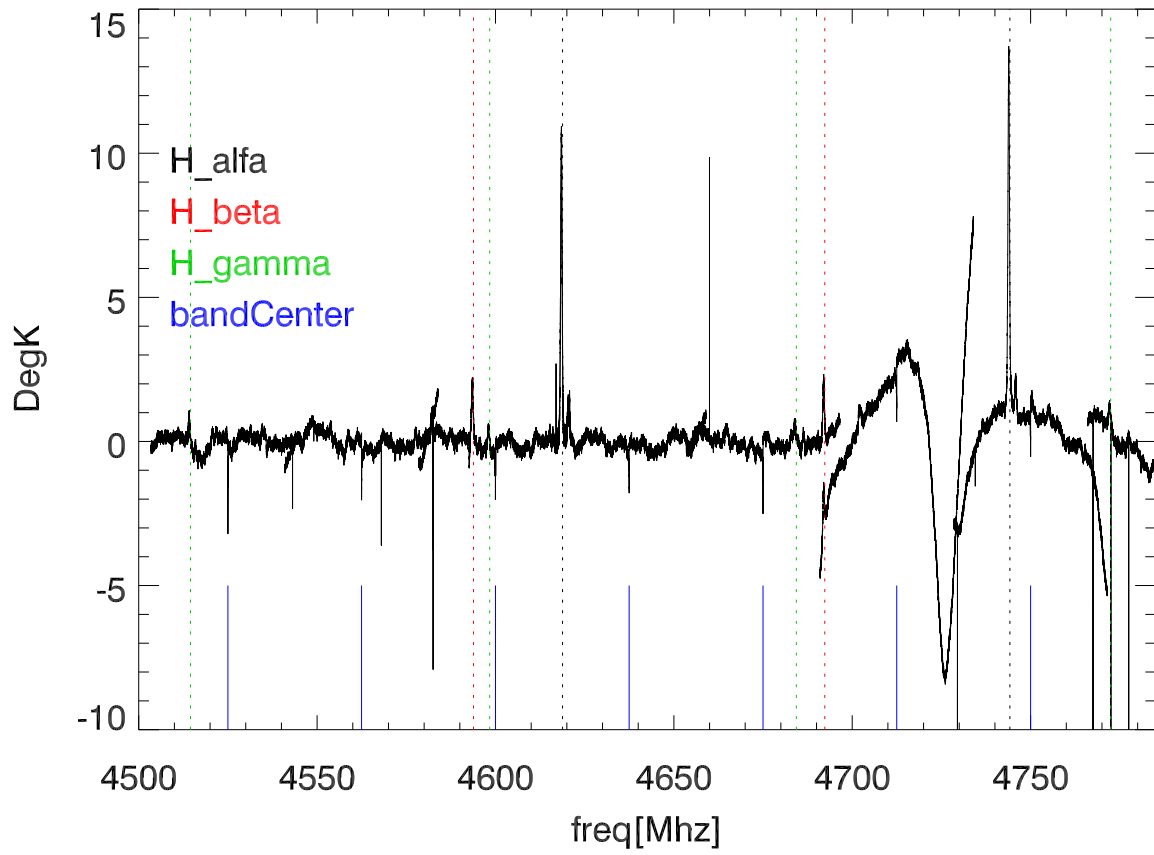

W51 avgd on/off-1 for 20100529

W51 avgd on/off-1 for 20100529

H_alfa 4503.5:4546.5 Mhz overplot lineNums

H_beta 4503.5:4546.5 Mhz overplot lineNums

H_gamma 4503.5:4546.5 Mhz overplot lineNums

He_alfa 4503.5:4546.5 Mhz overplot lineNums

He_beta 4503.5:4546.5 Mhz overplot lineNums

He_gamma 4503.5:4546.5 Mhz overplot lineNums

C_alfa 4503.5:4546.5 Mhz overplot lineNums

C_beta 4503.5:4546.5 Mhz overplot lineNums

C_gamma 4503.5:4546.5 Mhz overplot lineNums