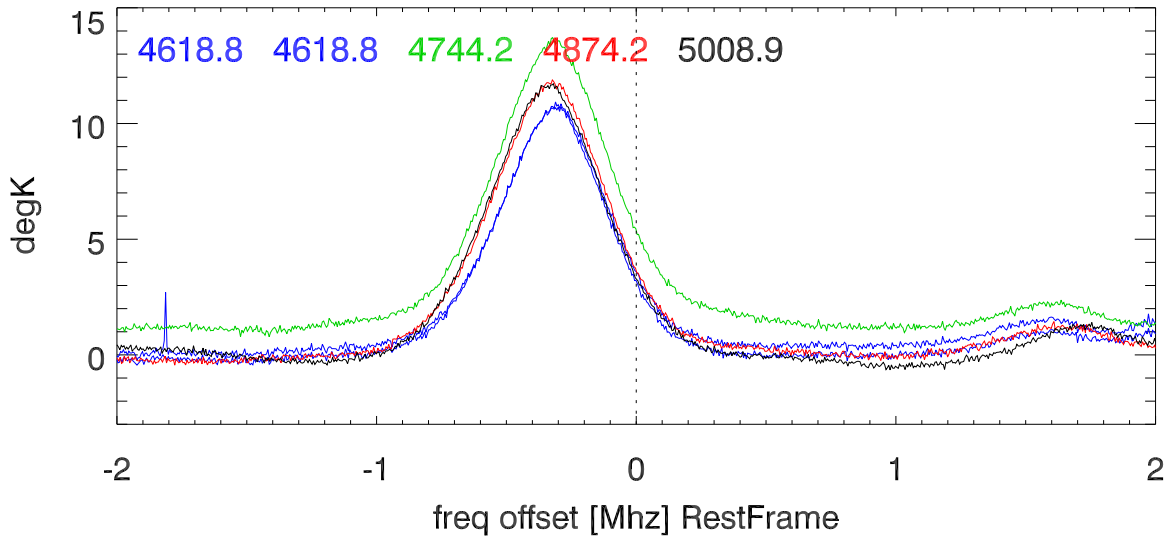

W51 avgd on/off-1 for 20100529

W51 avgd on/off-1 for 20100529

H_alfa 4503.5:4546.5 Mhz overplot lineNums

H_beta 4503.5:4546.5 Mhz overplot lineNums

H_gamma 4503.5:4546.5 Mhz overplot lineNums

He_alfa 4503.5:4546.5 Mhz overplot lineNums

He_beta 4503.5:4546.5 Mhz overplot lineNums

He_gamma 4503.5:4546.5 Mhz overplot lineNums

C_alfa 4503.5:4546.5 Mhz overplot lineNums

C_beta 4503.5:4546.5 Mhz overplot lineNums

C_gamma 4503.5:4546.5 Mhz overplot lineNums