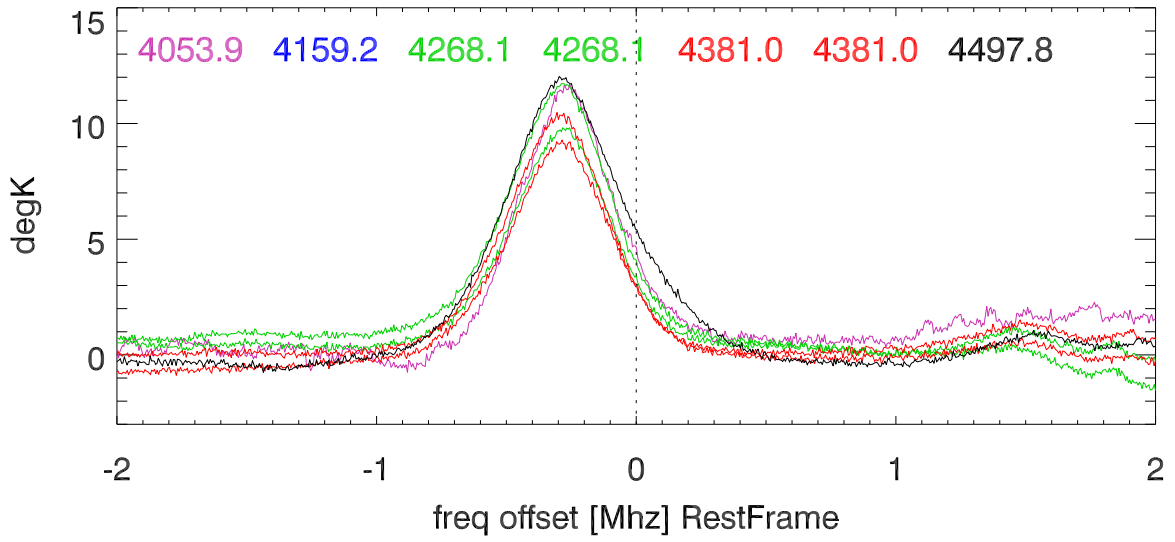

W51 avgd on/off-1 for 20100528 :PoIA

PoIB

H_alfa 4003.5:4046.5 Mhz overplot lineNums

H_beta 4003.5:4046.5 Mhz overplot lineNums

H_gamma 4003.5:4046.5 Mhz overplot lineNums

He_alfa 4003.5:4046.5 Mhz overplot lineNums

He_beta 4003.5:4046.5 Mhz overplot lineNums

He_gamma 4003.5:4046.5 Mhz overplot lineNums

C_alfa 4003.5:4046.5 Mhz overplot lineNums

C_beta 4003.5:4046.5 Mhz overplot lineNums

C_gamma 4003.5:4046.5 Mhz overplot lineNums