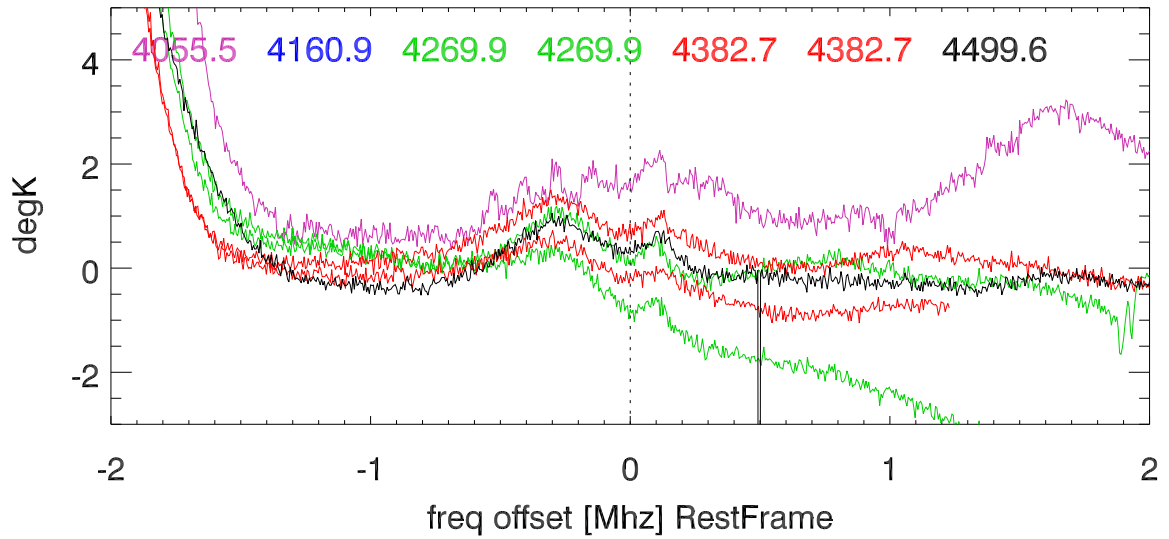

W51 avgd on/off-1 for 20100528 :PoIA

PoIB

H_alfa 4003.5:4046.5 Mhz overplot lineNums

H_beta 4003.5:4046.5 Mhz overplot lineNums

H_gamma 4003.5:4046.5 Mhz overplot lineNums

He_alfa 4003.5:4046.5 Mhz overplot lineNums

He_beta 4003.5:4046.5 Mhz overplot lineNums

He_gamma 4003.5:4046.5 Mhz overplot lineNums

C_alfa 4003.5:4046.5 Mhz overplot lineNums

C_beta 4003.5:4046.5 Mhz overplot lineNums

C_gamma 4003.5:4046.5 Mhz overplot lineNums