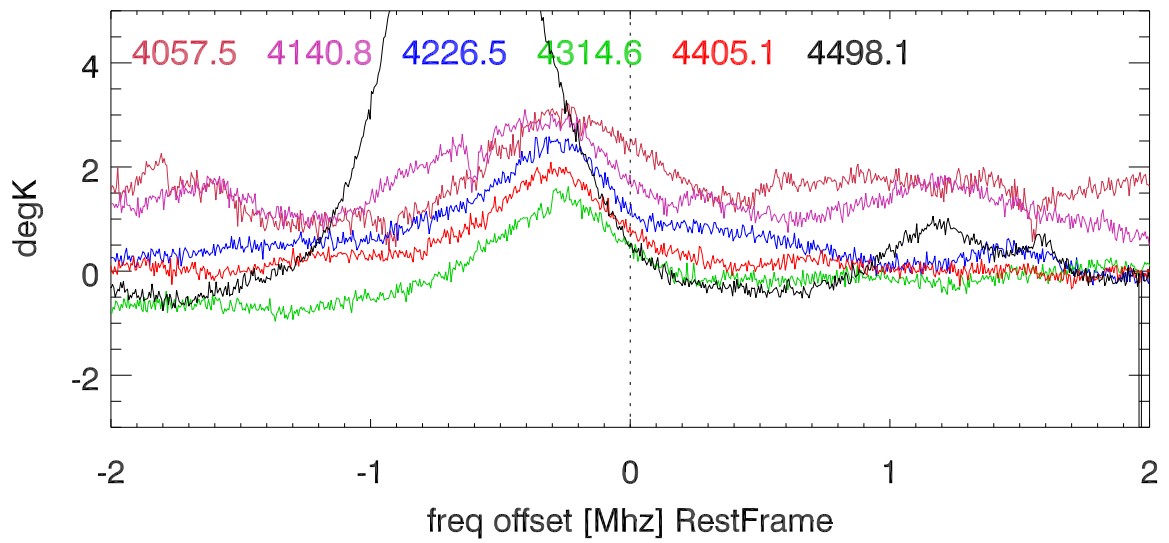

W51 avgd on/off-1 for 20100528 :PoIA

PoIB

H_alfa 4003.5:4046.5 Mhz overplot lineNums

H_beta 4003.5:4046.5 Mhz overplot lineNums

H_gamma 4003.5:4046.5 Mhz overplot lineNums

He_alfa 4003.5:4046.5 Mhz overplot lineNums

He_beta 4003.5:4046.5 Mhz overplot lineNums

He_gamma 4003.5:4046.5 Mhz overplot lineNums

C_alfa 4003.5:4046.5 Mhz overplot lineNums

C_beta 4003.5:4046.5 Mhz overplot lineNums

C_gamma 4003.5:4046.5 Mhz overplot lineNums