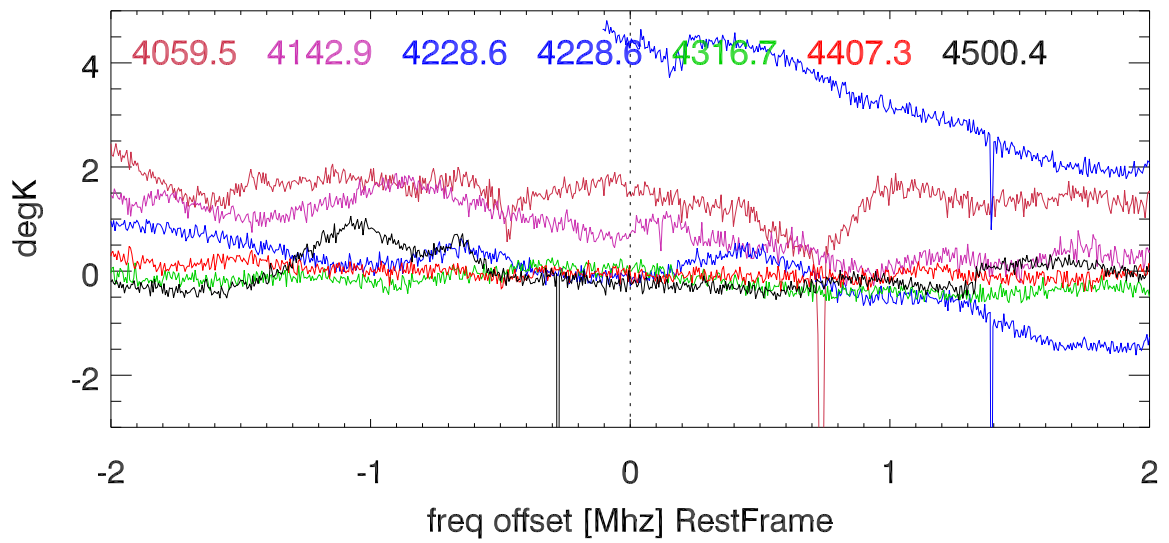

W51 avgd on/off-1 for 20100528 :PoIA

PoIB

H_alfa 4003.5:4046.5 Mhz overplot lineNums

H_beta 4003.5:4046.5 Mhz overplot lineNums

H_gamma 4003.5:4046.5 Mhz overplot lineNums

He_alfa 4003.5:4046.5 Mhz overplot lineNums

He_beta 4003.5:4046.5 Mhz overplot lineNums

He_gamma 4003.5:4046.5 Mhz overplot lineNums

C_alfa 4003.5:4046.5 Mhz overplot lineNums

C_beta 4003.5:4046.5 Mhz overplot lineNums

C_gamma 4003.5:4046.5 Mhz overplot lineNums