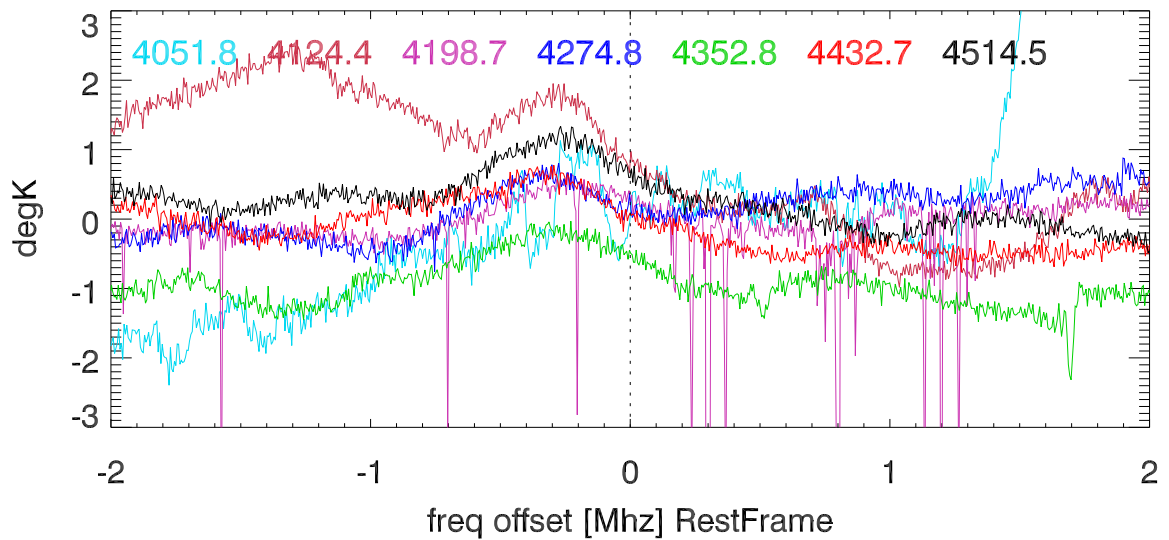

W51 avgd on/off-1 for 20100528 :PoIA

PoIB

H_alfa 4003.5:4046.5 Mhz overplot lineNums

H_beta 4003.5:4046.5 Mhz overplot lineNums

H_gamma 4003.5:4046.5 Mhz overplot lineNums

He_alfa 4003.5:4046.5 Mhz overplot lineNums

He_beta 4003.5:4046.5 Mhz overplot lineNums

He_gamma 4003.5:4046.5 Mhz overplot lineNums

C_alfa 4003.5:4046.5 Mhz overplot lineNums

C_beta 4003.5:4046.5 Mhz overplot lineNums

C_gamma 4003.5:4046.5 Mhz overplot lineNums