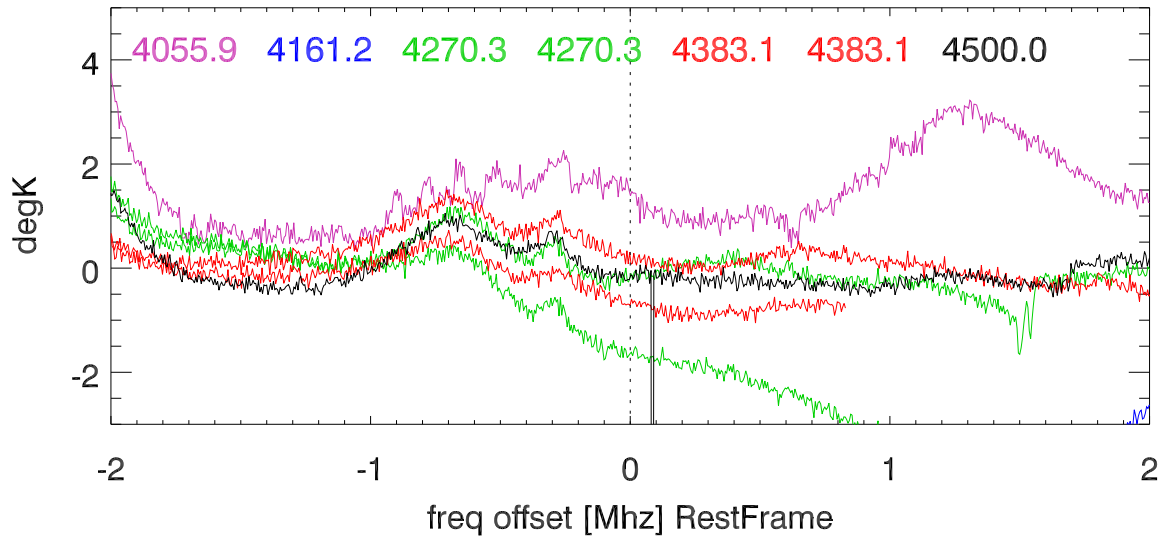

W51 avgd on/off-1 for 20100528 :PoIA

PoIB

H_alfa 4003.5:4046.5 Mhz overplot lineNums

H_beta 4003.5:4046.5 Mhz overplot lineNums

H_gamma 4003.5:4046.5 Mhz overplot lineNums

He_alfa 4003.5:4046.5 Mhz overplot lineNums

He_beta 4003.5:4046.5 Mhz overplot lineNums

He_gamma 4003.5:4046.5 Mhz overplot lineNums

C_alfa 4003.5:4046.5 Mhz overplot lineNums

C_beta 4003.5:4046.5 Mhz overplot lineNums

C_gamma 4003.5:4046.5 Mhz overplot lineNums