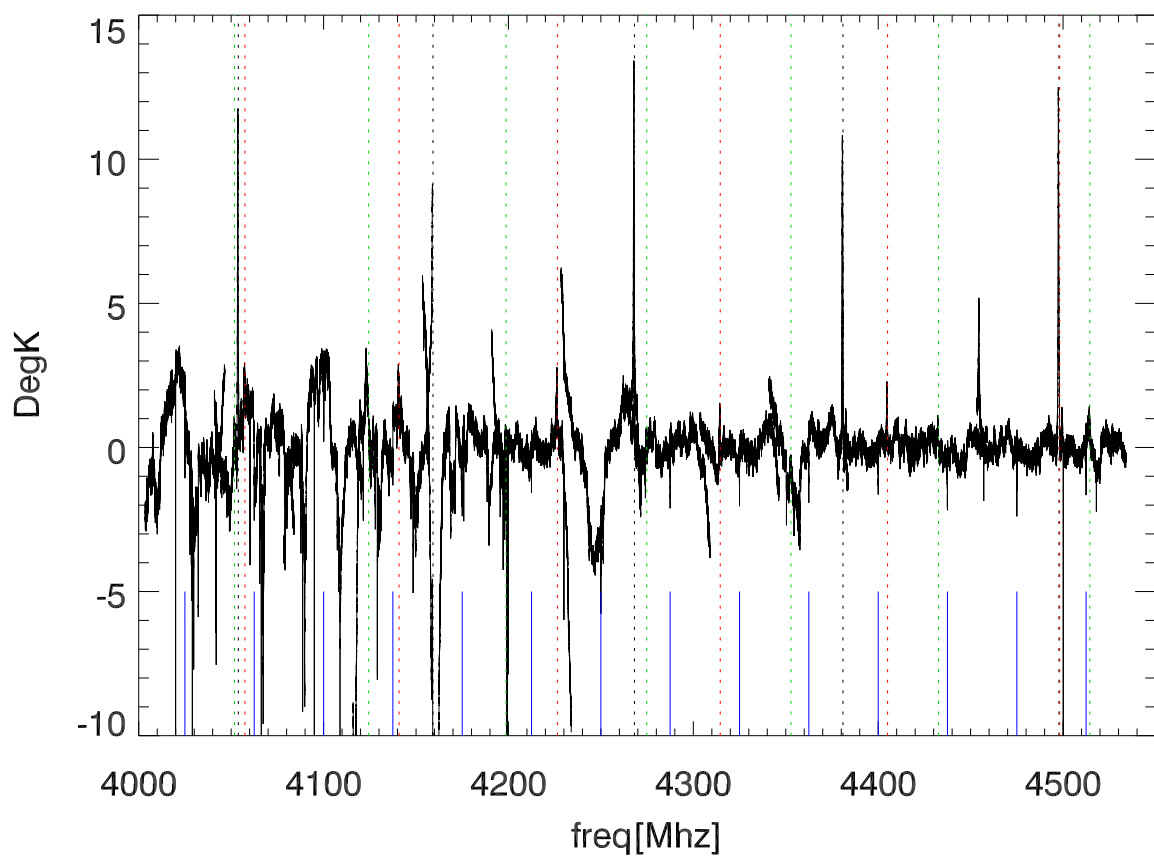

W51 avgd on/off-1 for 20100528 :PoIA

PoIB

H_alfa 4003.5:4046.5 Mhz overplot lineNums

H_beta 4003.5:4046.5 Mhz overplot lineNums

H_gamma 4003.5:4046.5 Mhz overplot lineNums

He_alfa 4003.5:4046.5 Mhz overplot lineNums

He_beta 4003.5:4046.5 Mhz overplot lineNums

He_gamma 4003.5:4046.5 Mhz overplot lineNums

C_alfa 4003.5:4046.5 Mhz overplot lineNums

C_beta 4003.5:4046.5 Mhz overplot lineNums

C_gamma 4003.5:4046.5 Mhz overplot lineNums