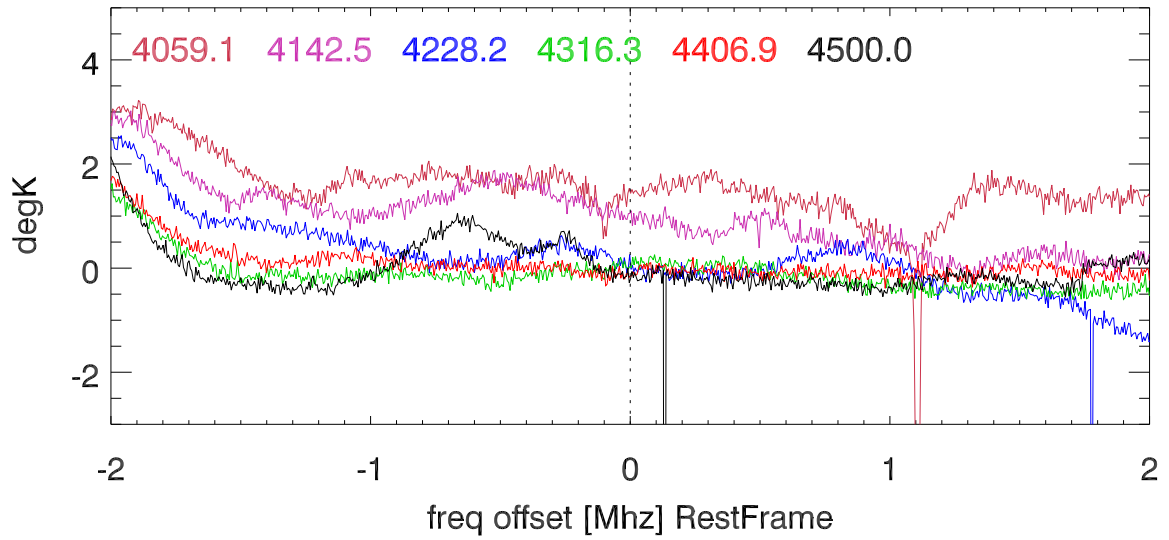

W51 avgd on/off-1 for 20100528 :PoIA

PoIB

H_alfa 4003.5:4046.5 Mhz overplot lineNums

H_beta 4003.5:4046.5 Mhz overplot lineNums

H_gamma 4003.5:4046.5 Mhz overplot lineNums

He_alfa 4003.5:4046.5 Mhz overplot lineNums

He_beta 4003.5:4046.5 Mhz overplot lineNums

He_gamma 4003.5:4046.5 Mhz overplot lineNums

C_alfa 4003.5:4046.5 Mhz overplot lineNums

C_beta 4003.5:4046.5 Mhz overplot lineNums

C_gamma 4003.5:4046.5 Mhz overplot lineNums