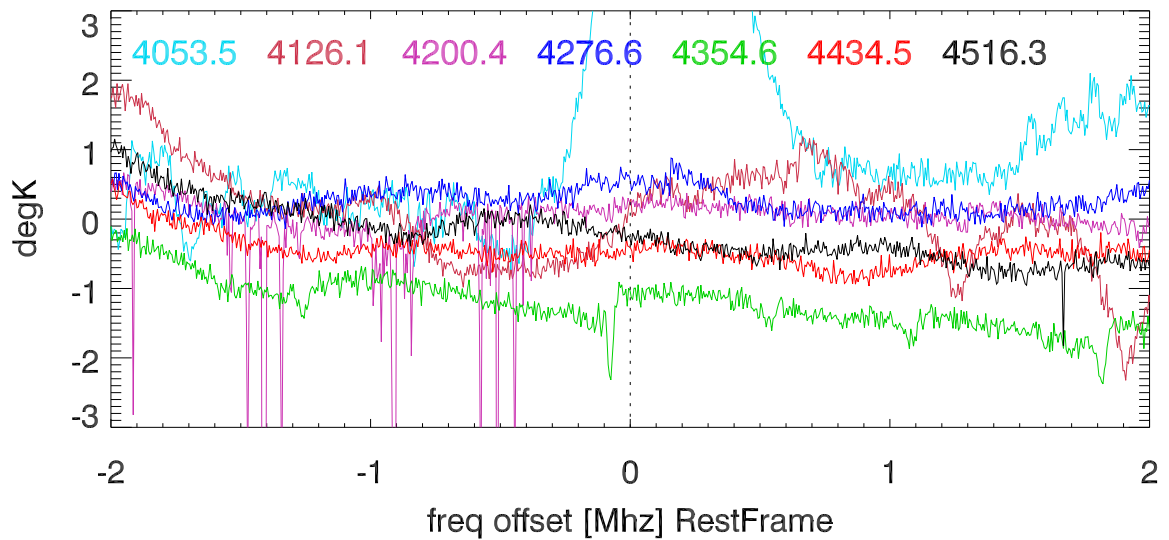

W51 avgd on/off-1 for 20100528 :PoIA

PoIB

H_alfa 4003.5:4046.5 Mhz overplot lineNums

H_beta 4003.5:4046.5 Mhz overplot lineNums

H_gamma 4003.5:4046.5 Mhz overplot lineNums

He_alfa 4003.5:4046.5 Mhz overplot lineNums

He_beta 4003.5:4046.5 Mhz overplot lineNums

He_gamma 4003.5:4046.5 Mhz overplot lineNums

C_alfa 4003.5:4046.5 Mhz overplot lineNums

C_beta 4003.5:4046.5 Mhz overplot lineNums

C_gamma 4003.5:4046.5 Mhz overplot lineNums