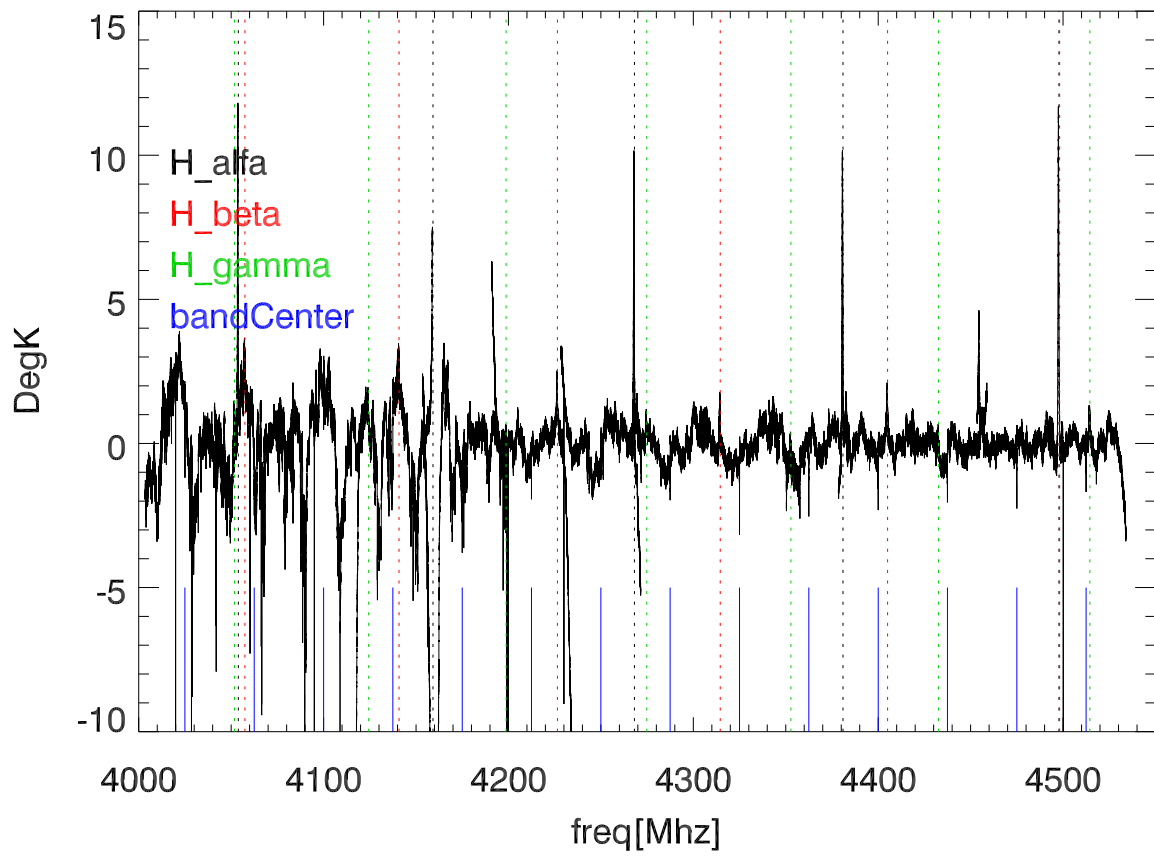

W51 avgd on/off-1 for 20100528 :PoIA

PoIB

H_alfa 4003.5:4046.5 Mhz overplot lineNums

H_beta 4003.5:4046.5 Mhz overplot lineNums

H_gamma 4003.5:4046.5 Mhz overplot lineNums

He_alfa 4003.5:4046.5 Mhz overplot lineNums

He_beta 4003.5:4046.5 Mhz overplot lineNums

He_gamma 4003.5:4046.5 Mhz overplot lineNums

C_alfa 4003.5:4046.5 Mhz overplot lineNums

C_beta 4003.5:4046.5 Mhz overplot lineNums

C_gamma 4003.5:4046.5 Mhz overplot lineNums