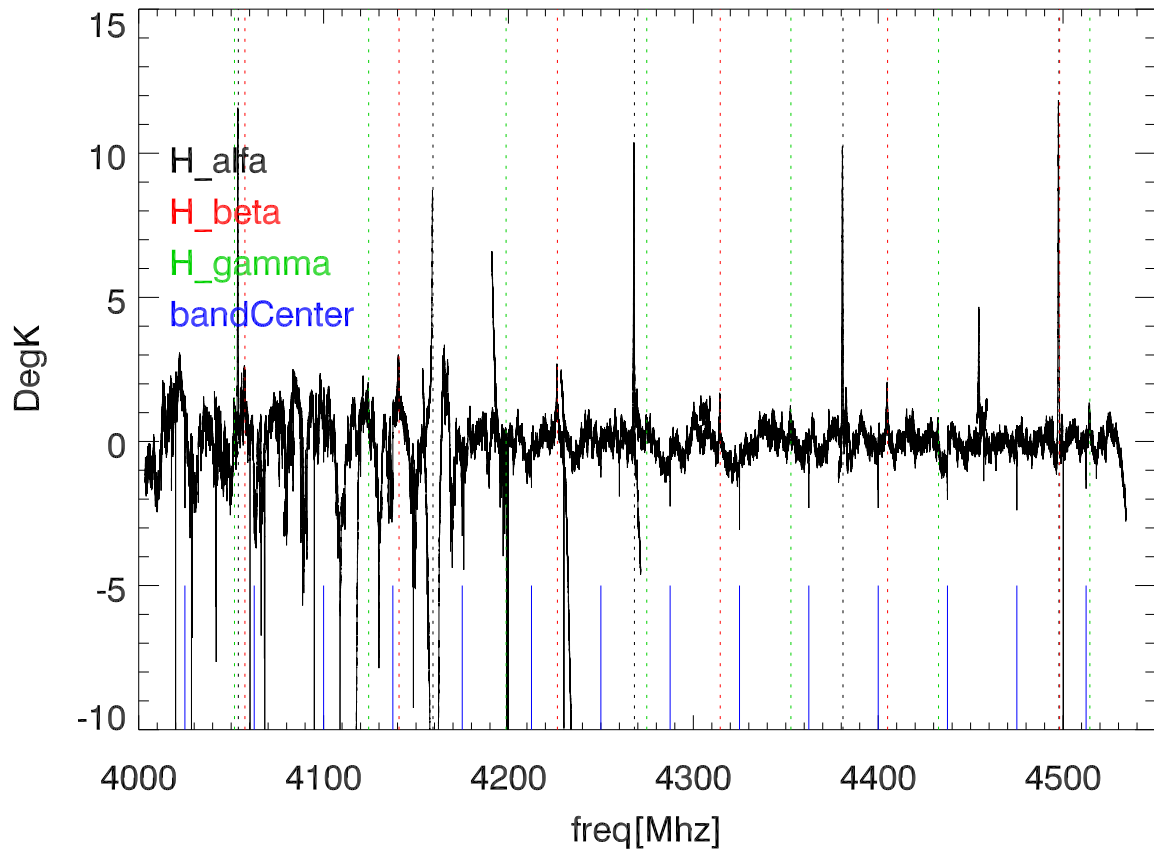

W51 avgd on/off-1 for 20100527 :PoIA

PoIB

H_alfa 4003.5:4046.5 Mhz overplot lineNums

H_beta 4003.5:4046.5 Mhz overplot lineNums

H_gamma 4003.5:4046.5 Mhz overplot lineNums

He_alfa 4003.5:4046.5 Mhz overplot lineNums

He_beta 4003.5:4046.5 Mhz overplot lineNums

He_gamma 4003.5:4046.5 Mhz overplot lineNums

C_alfa 4003.5:4046.5 Mhz overplot lineNums

C_beta 4003.5:4046.5 Mhz overplot lineNums

C_gamma 4003.5:4046.5 Mhz overplot lineNums