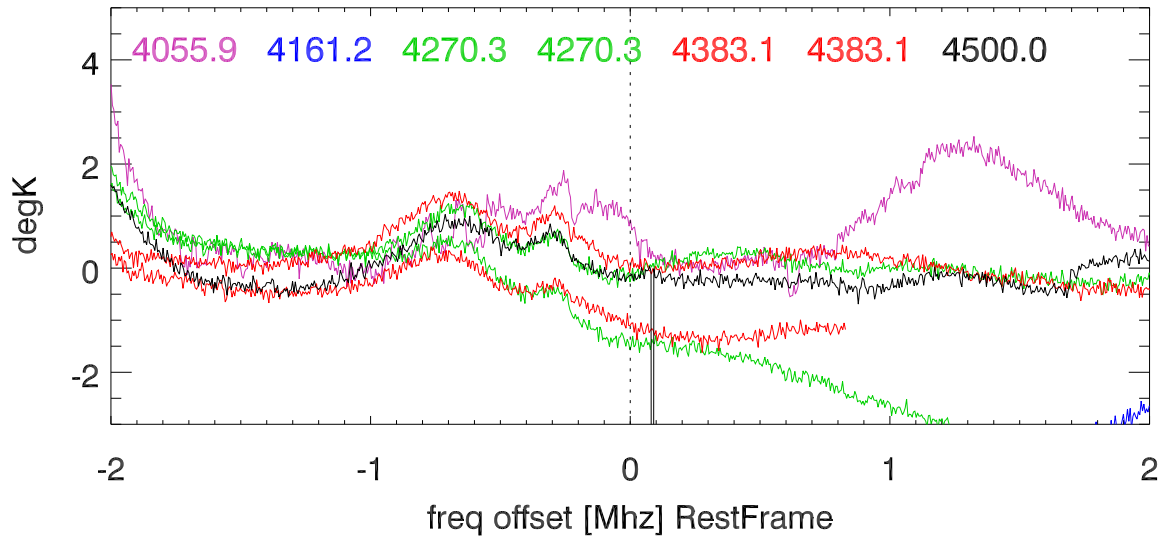

W51 avgd on/off-1 for 20100527 :PoIA

PoIB

H_alfa 4003.5:4046.5 Mhz overplot lineNums

H_beta 4003.5:4046.5 Mhz overplot lineNums

H_gamma 4003.5:4046.5 Mhz overplot lineNums

He_alfa 4003.5:4046.5 Mhz overplot lineNums

He_beta 4003.5:4046.5 Mhz overplot lineNums

He_gamma 4003.5:4046.5 Mhz overplot lineNums

C_alfa 4003.5:4046.5 Mhz overplot lineNums

C_beta 4003.5:4046.5 Mhz overplot lineNums

C_gamma 4003.5:4046.5 Mhz overplot lineNums