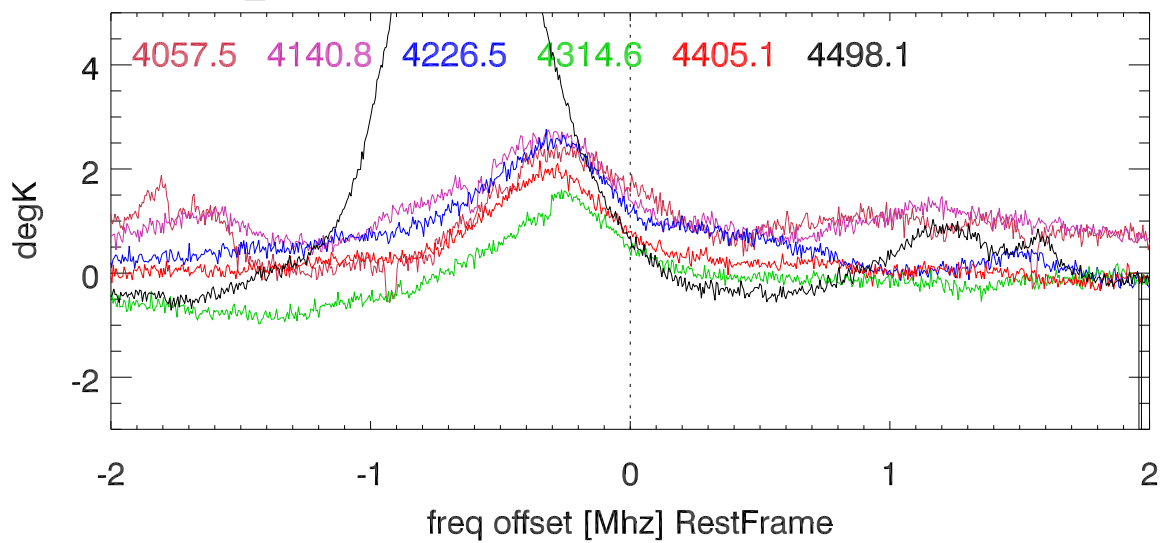

W51 avgd on/off-1 for 20100527 :PoIA

PoIB

H_alfa 4003.5:4046.5 Mhz overplot lineNums

H_beta 4003.5:4046.5 Mhz overplot lineNums

H_gamma 4003.5:4046.5 Mhz overplot lineNums

He_alfa 4003.5:4046.5 Mhz overplot lineNums

He_beta 4003.5:4046.5 Mhz overplot lineNums

He_gamma 4003.5:4046.5 Mhz overplot lineNums

C_alfa 4003.5:4046.5 Mhz overplot lineNums

C_beta 4003.5:4046.5 Mhz overplot lineNums

C_gamma 4003.5:4046.5 Mhz overplot lineNums