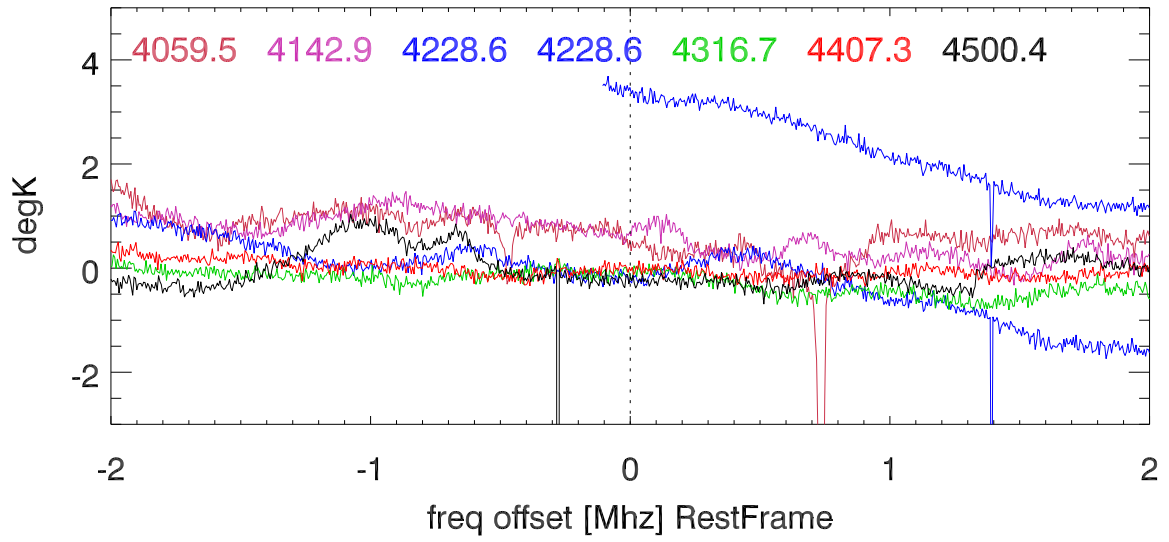

W51 avgd on/off-1 for 20100527 :PoIA

PoIB

H_alfa 4003.5:4046.5 Mhz overplot lineNums

H_beta 4003.5:4046.5 Mhz overplot lineNums

H_gamma 4003.5:4046.5 Mhz overplot lineNums

He_alfa 4003.5:4046.5 Mhz overplot lineNums

He_beta 4003.5:4046.5 Mhz overplot lineNums

He_gamma 4003.5:4046.5 Mhz overplot lineNums

C_alfa 4003.5:4046.5 Mhz overplot lineNums

C_beta 4003.5:4046.5 Mhz overplot lineNums

C_gamma 4003.5:4046.5 Mhz overplot lineNums