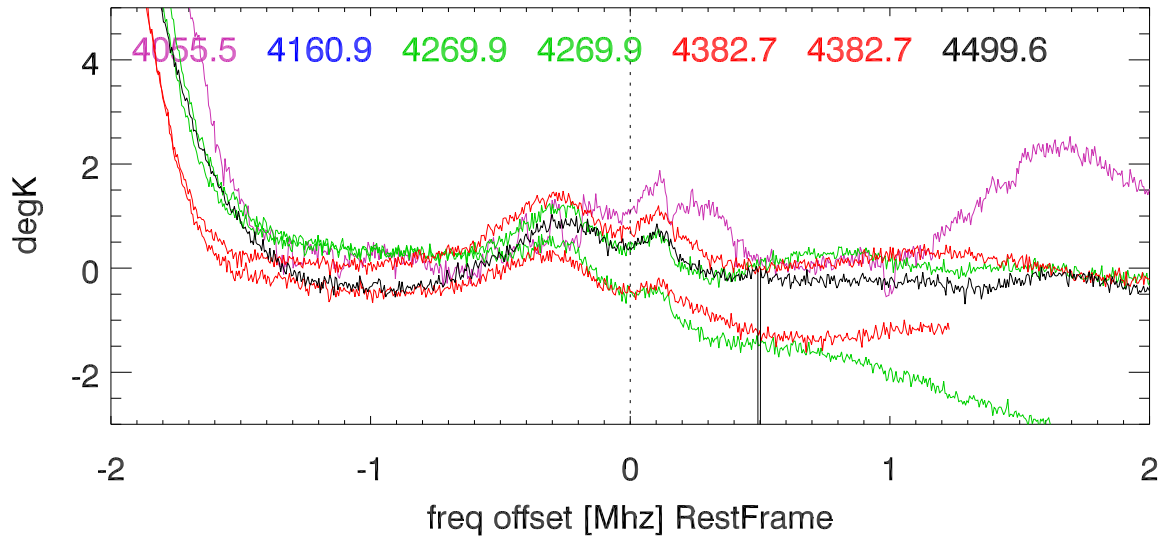

W51 avgd on/off-1 for 20100527 :PoIA

PoIB

H_alfa 4003.5:4046.5 Mhz overplot lineNums

H_beta 4003.5:4046.5 Mhz overplot lineNums

H_gamma 4003.5:4046.5 Mhz overplot lineNums

He_alfa 4003.5:4046.5 Mhz overplot lineNums

He_beta 4003.5:4046.5 Mhz overplot lineNums

He_gamma 4003.5:4046.5 Mhz overplot lineNums

C_alfa 4003.5:4046.5 Mhz overplot lineNums

C_beta 4003.5:4046.5 Mhz overplot lineNums

C_gamma 4003.5:4046.5 Mhz overplot lineNums