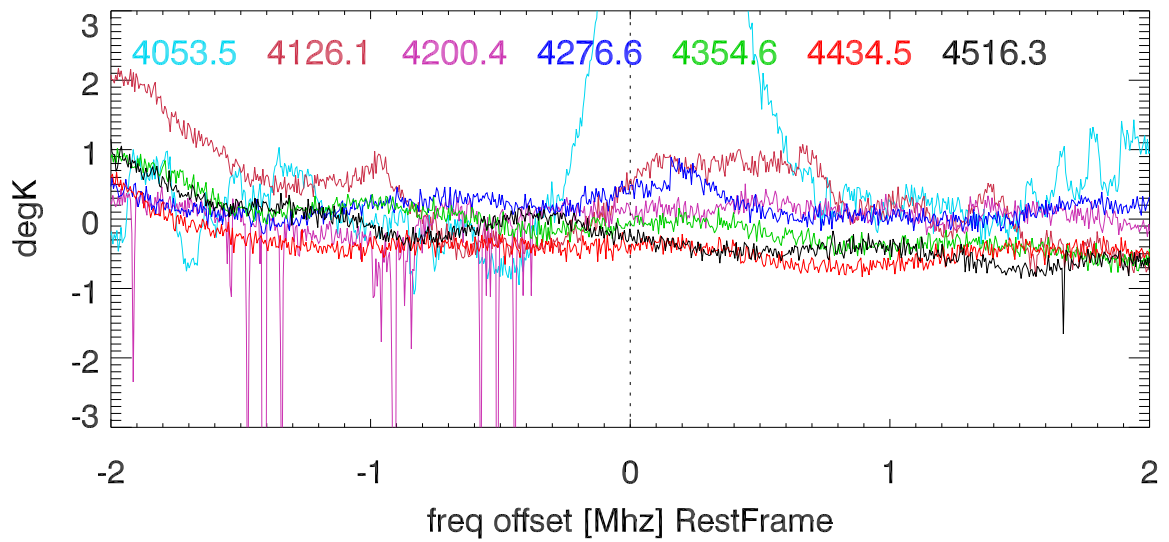

W51 avgd on/off-1 for 20100527 :PoIA

PoIB

H_alfa 4003.5:4046.5 Mhz overplot lineNums

H_beta 4003.5:4046.5 Mhz overplot lineNums

H_gamma 4003.5:4046.5 Mhz overplot lineNums

He_alfa 4003.5:4046.5 Mhz overplot lineNums

He_beta 4003.5:4046.5 Mhz overplot lineNums

He_gamma 4003.5:4046.5 Mhz overplot lineNums

C_alfa 4003.5:4046.5 Mhz overplot lineNums

C_beta 4003.5:4046.5 Mhz overplot lineNums

C_gamma 4003.5:4046.5 Mhz overplot lineNums