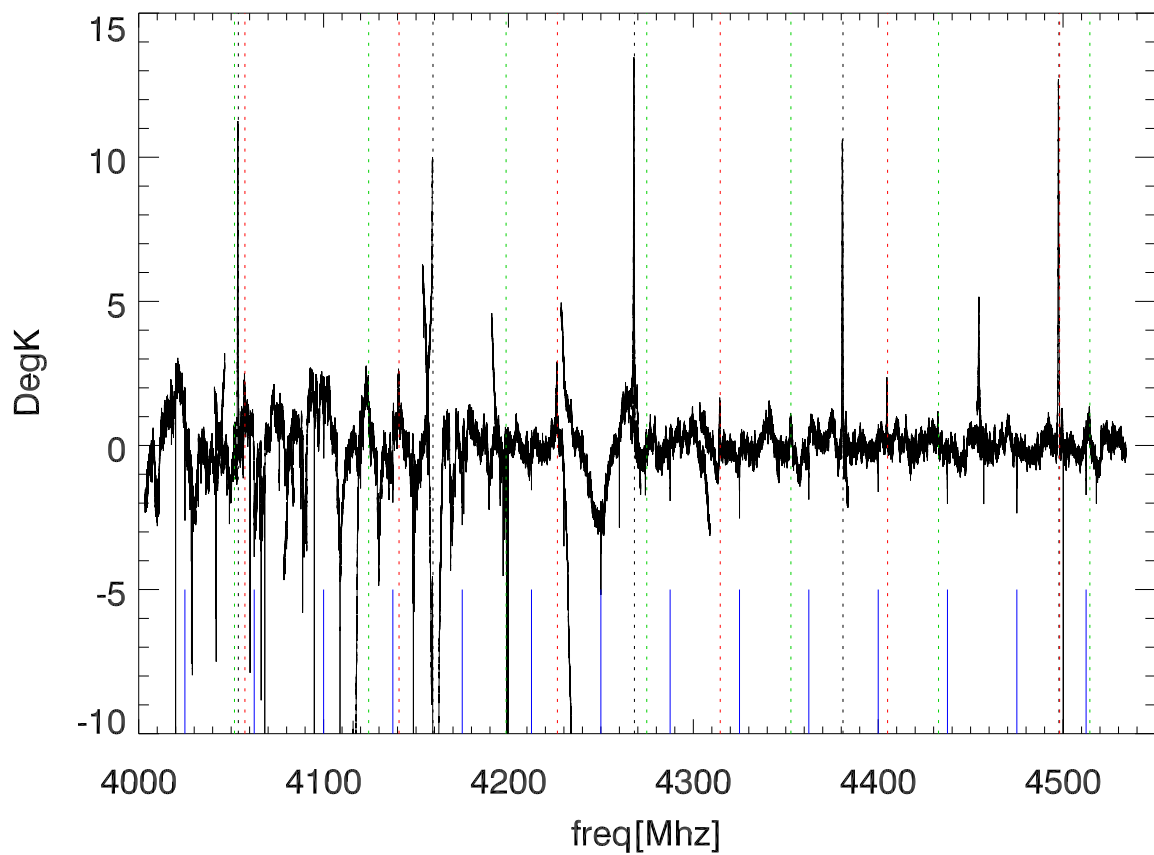

W51 avgd on/off-1 for 20100527 :PoIA

PoIB

H_alfa 4003.5:4046.5 Mhz overplot lineNums

H_beta 4003.5:4046.5 Mhz overplot lineNums

H_gamma 4003.5:4046.5 Mhz overplot lineNums

He_alfa 4003.5:4046.5 Mhz overplot lineNums

He_beta 4003.5:4046.5 Mhz overplot lineNums

He_gamma 4003.5:4046.5 Mhz overplot lineNums

C_alfa 4003.5:4046.5 Mhz overplot lineNums

C_beta 4003.5:4046.5 Mhz overplot lineNums

C_gamma 4003.5:4046.5 Mhz overplot lineNums