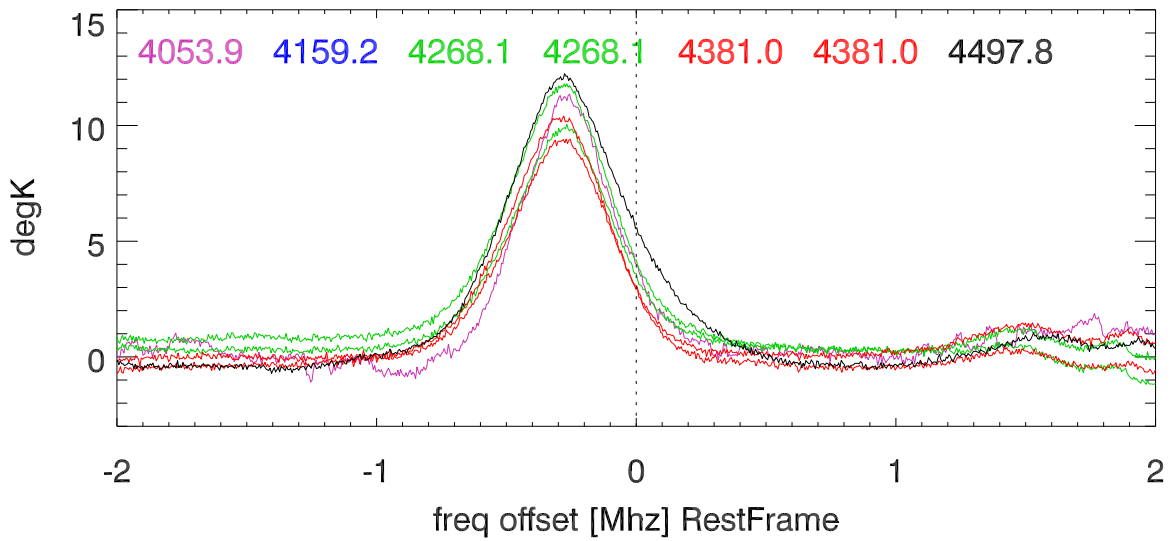

W51 avgd on/off-1 for 20100527 :PoIA

PoIB

H_alfa 4003.5:4046.5 Mhz overplot lineNums

H_beta 4003.5:4046.5 Mhz overplot lineNums

H_gamma 4003.5:4046.5 Mhz overplot lineNums

He_alfa 4003.5:4046.5 Mhz overplot lineNums

He_beta 4003.5:4046.5 Mhz overplot lineNums

He_gamma 4003.5:4046.5 Mhz overplot lineNums

C_alfa 4003.5:4046.5 Mhz overplot lineNums

C_beta 4003.5:4046.5 Mhz overplot lineNums

C_gamma 4003.5:4046.5 Mhz overplot lineNums