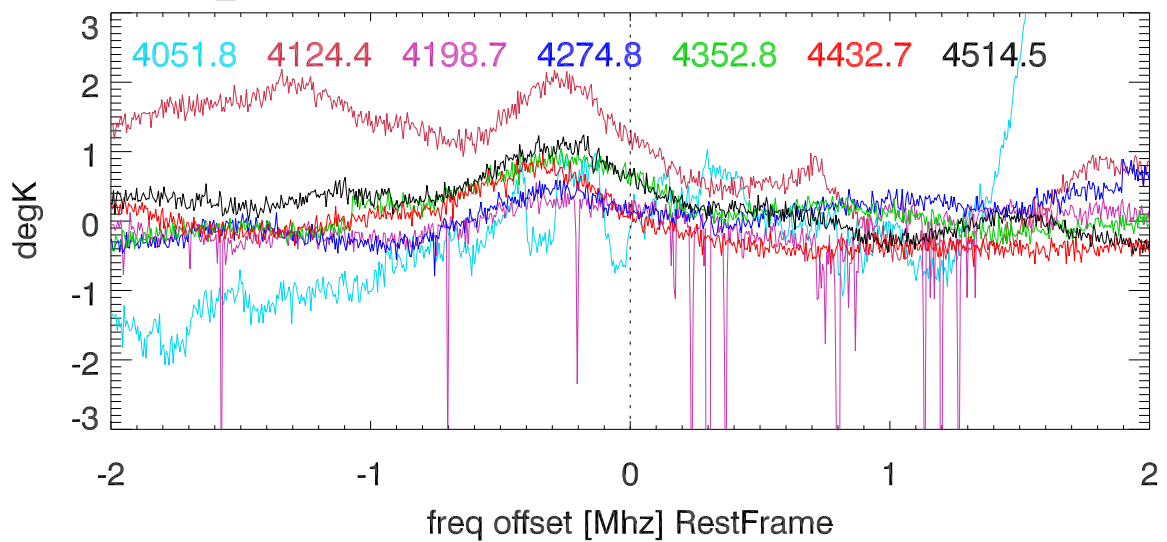

W51 avgd on/off-1 for 20100527 :PoIA

PoIB

H_alfa 4003.5:4046.5 Mhz overplot lineNums

H_beta 4003.5:4046.5 Mhz overplot lineNums

H_gamma 4003.5:4046.5 Mhz overplot lineNums

He_alfa 4003.5:4046.5 Mhz overplot lineNums

He_beta 4003.5:4046.5 Mhz overplot lineNums

He_gamma 4003.5:4046.5 Mhz overplot lineNums

C_alfa 4003.5:4046.5 Mhz overplot lineNums

C_beta 4003.5:4046.5 Mhz overplot lineNums

C_gamma 4003.5:4046.5 Mhz overplot lineNums