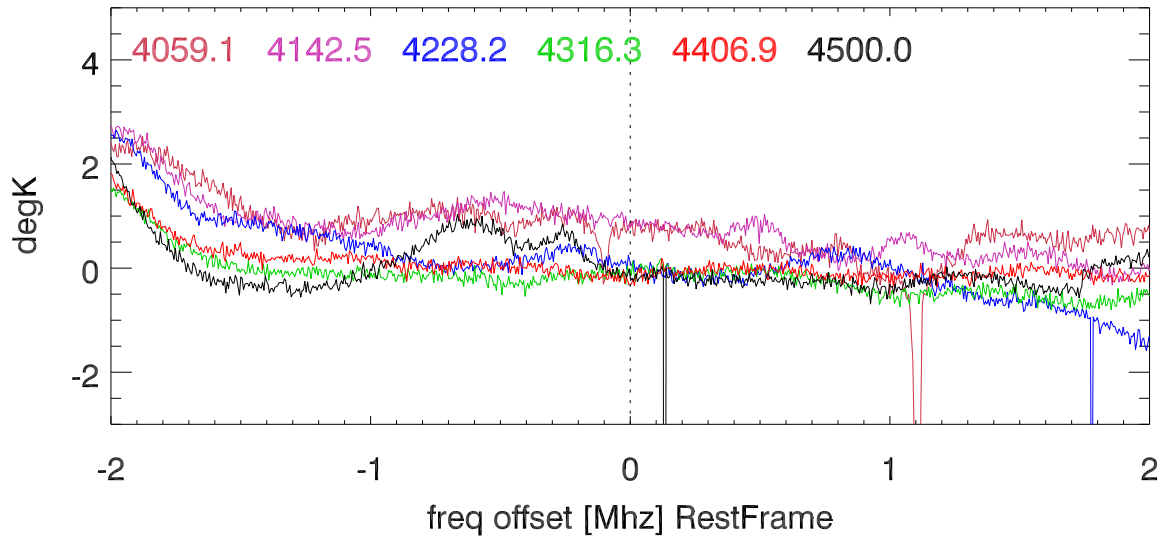

W51 avgd on/off-1 for 20100527 :PoIA

PoIB

H_alfa 4003.5:4046.5 Mhz overplot lineNums

H_beta 4003.5:4046.5 Mhz overplot lineNums

H_gamma 4003.5:4046.5 Mhz overplot lineNums

He_alfa 4003.5:4046.5 Mhz overplot lineNums

He_beta 4003.5:4046.5 Mhz overplot lineNums

He_gamma 4003.5:4046.5 Mhz overplot lineNums

C_alfa 4003.5:4046.5 Mhz overplot lineNums

C_beta 4003.5:4046.5 Mhz overplot lineNums

C_gamma 4003.5:4046.5 Mhz overplot lineNums