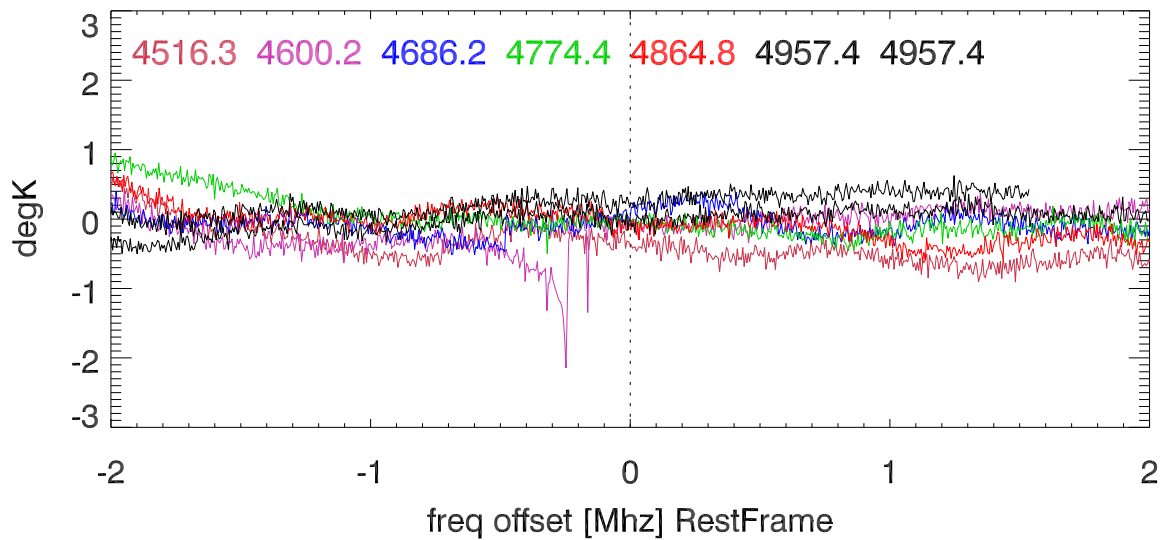

W51 avgd on/off-1 for 20100603

W51 avgd on/off-1 for 20100603

H_alfa 4503.5:5034.0 Mhz overplot lineNums

H_beta 4503.5:5034.0 Mhz overplot lineNums

H_gamma 4503.5:5034.0 Mhz overplot lineNums

He_alfa 4503.5:5034.0 Mhz overplot lineNums

He_beta 4503.5:5034.0 Mhz overplot lineNums

He_gamma 4503.5:5034.0 Mhz overplot lineNums

C_alfa 4503.5:5034.0 Mhz overplot lineNums

C_beta 4503.5:5034.0 Mhz overplot lineNums

C_gamma 4503.5:5034.0 Mhz overplot lineNums