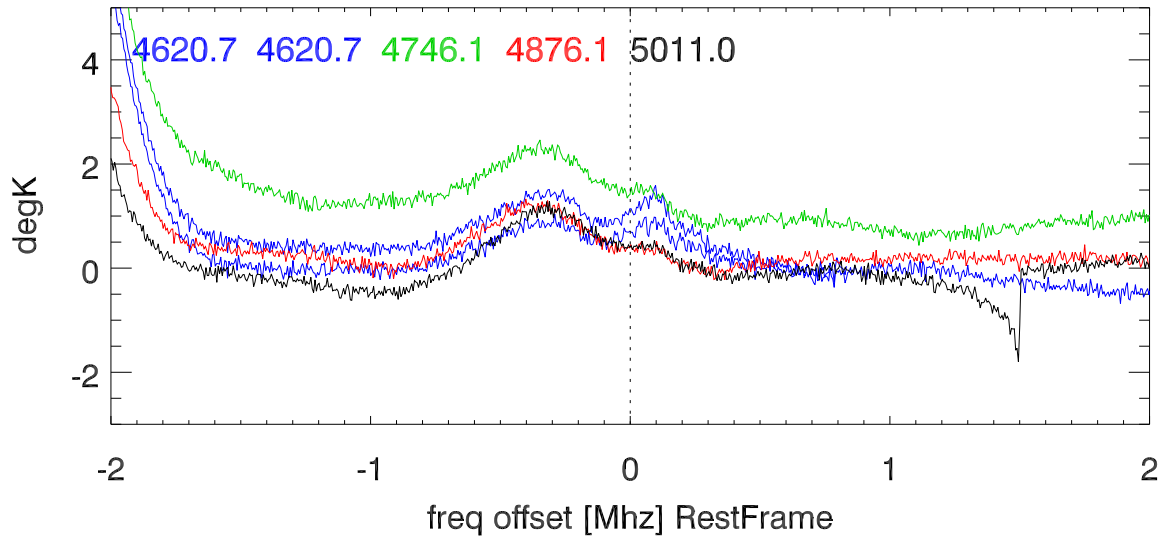

W51 avgd on/off-1 for 20100603

W51 avgd on/off-1 for 20100603

H_alfa 4503.5:5034.0 Mhz overplot lineNums

H_beta 4503.5:5034.0 Mhz overplot lineNums

H_gamma 4503.5:5034.0 Mhz overplot lineNums

He_alfa 4503.5:5034.0 Mhz overplot lineNums

He_beta 4503.5:5034.0 Mhz overplot lineNums

He_gamma 4503.5:5034.0 Mhz overplot lineNums

C_alfa 4503.5:5034.0 Mhz overplot lineNums

C_beta 4503.5:5034.0 Mhz overplot lineNums

C_gamma 4503.5:5034.0 Mhz overplot lineNums