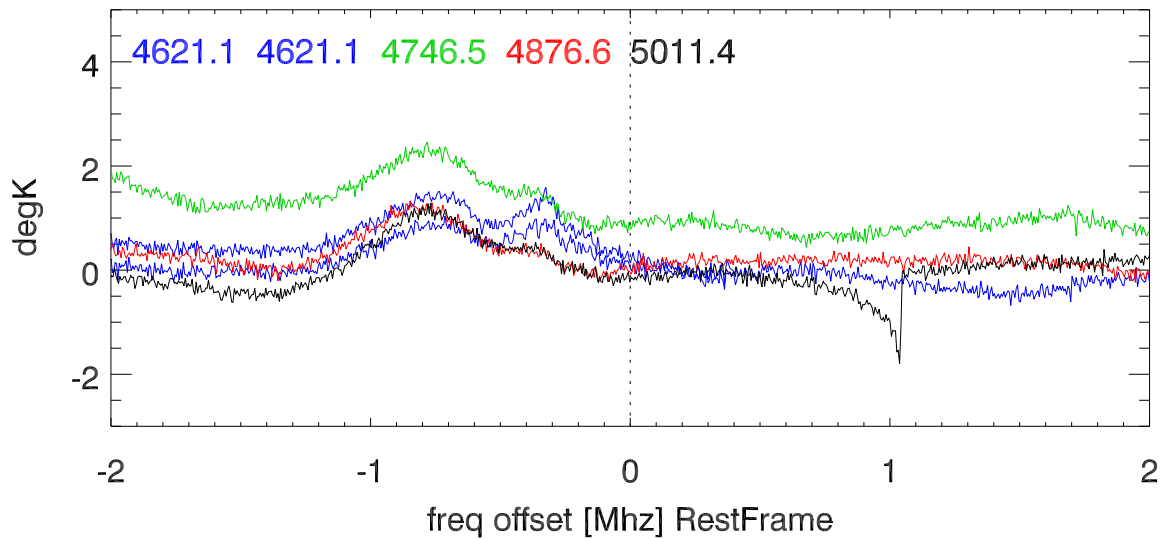

W51 avgd on/off-1 for 20100603

W51 avgd on/off-1 for 20100603

H_alfa 4503.5:5034.0 Mhz overplot lineNums

H_beta 4503.5:5034.0 Mhz overplot lineNums

H_gamma 4503.5:5034.0 Mhz overplot lineNums

He_alfa 4503.5:5034.0 Mhz overplot lineNums

He_beta 4503.5:5034.0 Mhz overplot lineNums

He_gamma 4503.5:5034.0 Mhz overplot lineNums

C_alfa 4503.5:5034.0 Mhz overplot lineNums

C_beta 4503.5:5034.0 Mhz overplot lineNums

C_gamma 4503.5:5034.0 Mhz overplot lineNums