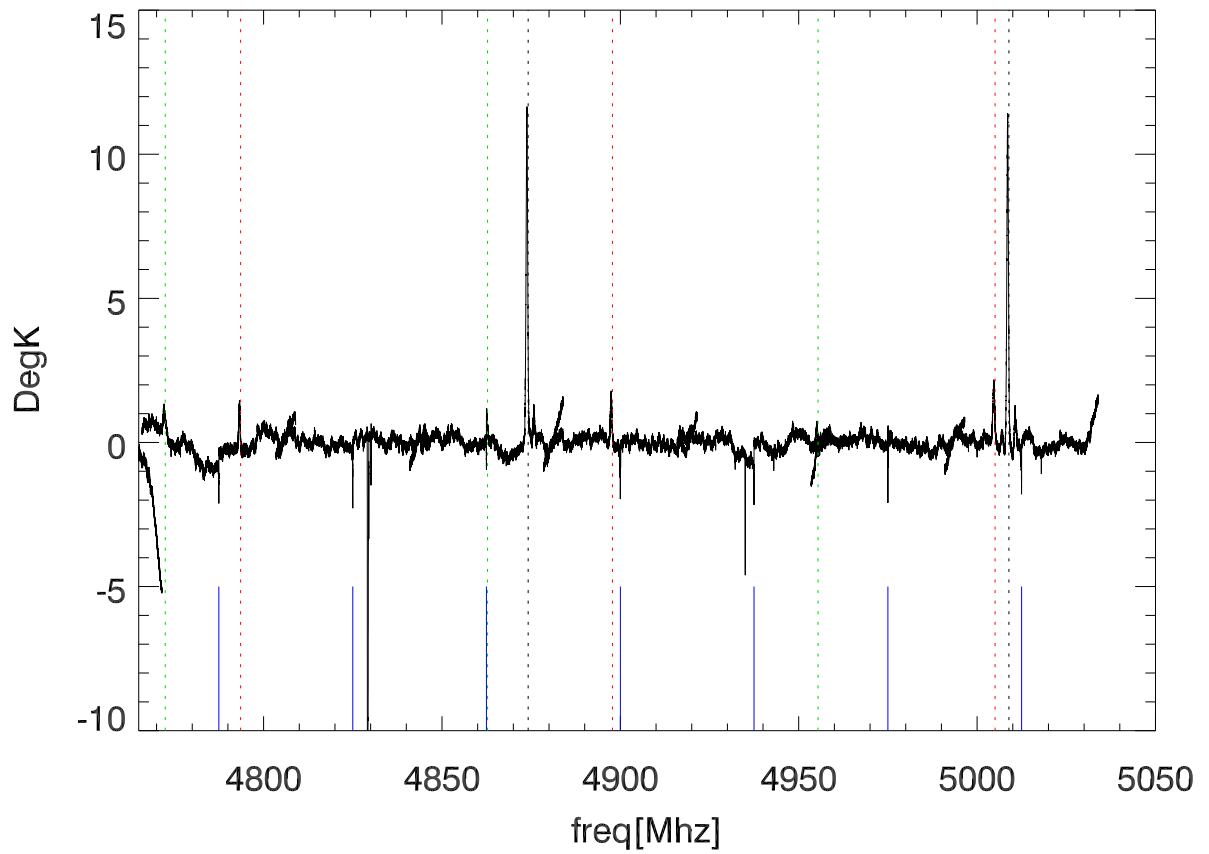

W51 avgd on/off-1 for 20100603

W51 avgd on/off-1 for 20100603

H_alfa 4503.5:5034.0 Mhz overplot lineNums

H_beta 4503.5:5034.0 Mhz overplot lineNums

H_gamma 4503.5:5034.0 Mhz overplot lineNums

He_alfa 4503.5:5034.0 Mhz overplot lineNums

He_beta 4503.5:5034.0 Mhz overplot lineNums

He_gamma 4503.5:5034.0 Mhz overplot lineNums

C_alfa 4503.5:5034.0 Mhz overplot lineNums

C_beta 4503.5:5034.0 Mhz overplot lineNums

C_gamma 4503.5:5034.0 Mhz overplot lineNums