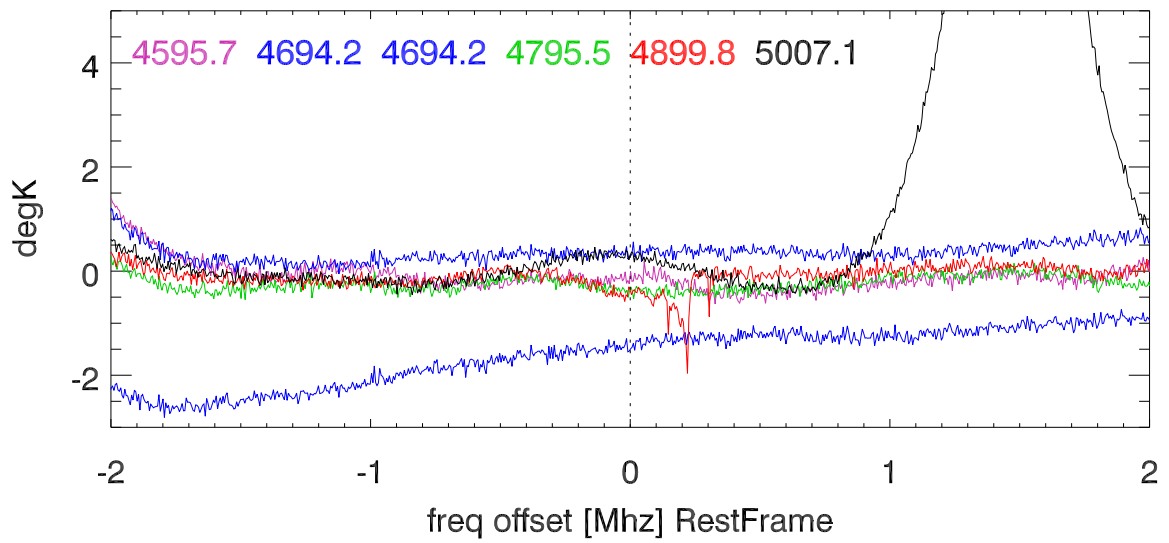

W51 avgd on/off-1 for 20100603

W51 avgd on/off-1 for 20100603

H_alfa 4503.5:5034.0 Mhz overplot lineNums

H_beta 4503.5:5034.0 Mhz overplot lineNums

H_gamma 4503.5:5034.0 Mhz overplot lineNums

He_alfa 4503.5:5034.0 Mhz overplot lineNums

He_beta 4503.5:5034.0 Mhz overplot lineNums

He_gamma 4503.5:5034.0 Mhz overplot lineNums

C_alfa 4503.5:5034.0 Mhz overplot lineNums

C_beta 4503.5:5034.0 Mhz overplot lineNums

C_gamma 4503.5:5034.0 Mhz overplot lineNums