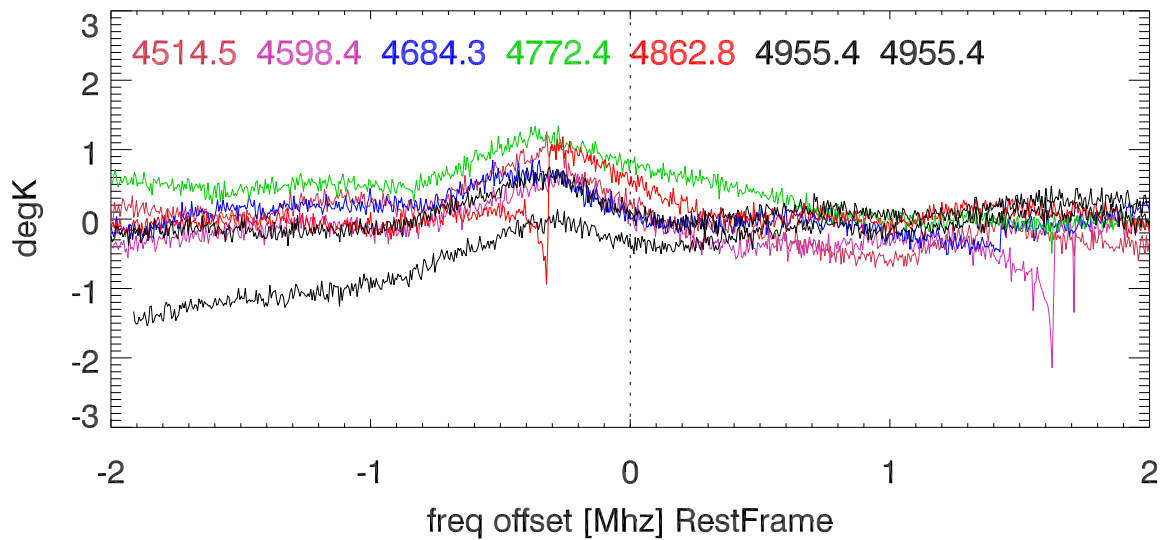

W51 avgd on/off-1 for 20100603

W51 avgd on/off-1 for 20100603

H_alfa 4503.5:5034.0 Mhz overplot lineNums

H_beta 4503.5:5034.0 Mhz overplot lineNums

H_gamma 4503.5:5034.0 Mhz overplot lineNums

He_alfa 4503.5:5034.0 Mhz overplot lineNums

He_beta 4503.5:5034.0 Mhz overplot lineNums

He_gamma 4503.5:5034.0 Mhz overplot lineNums

C_alfa 4503.5:5034.0 Mhz overplot lineNums

C_beta 4503.5:5034.0 Mhz overplot lineNums

C_gamma 4503.5:5034.0 Mhz overplot lineNums