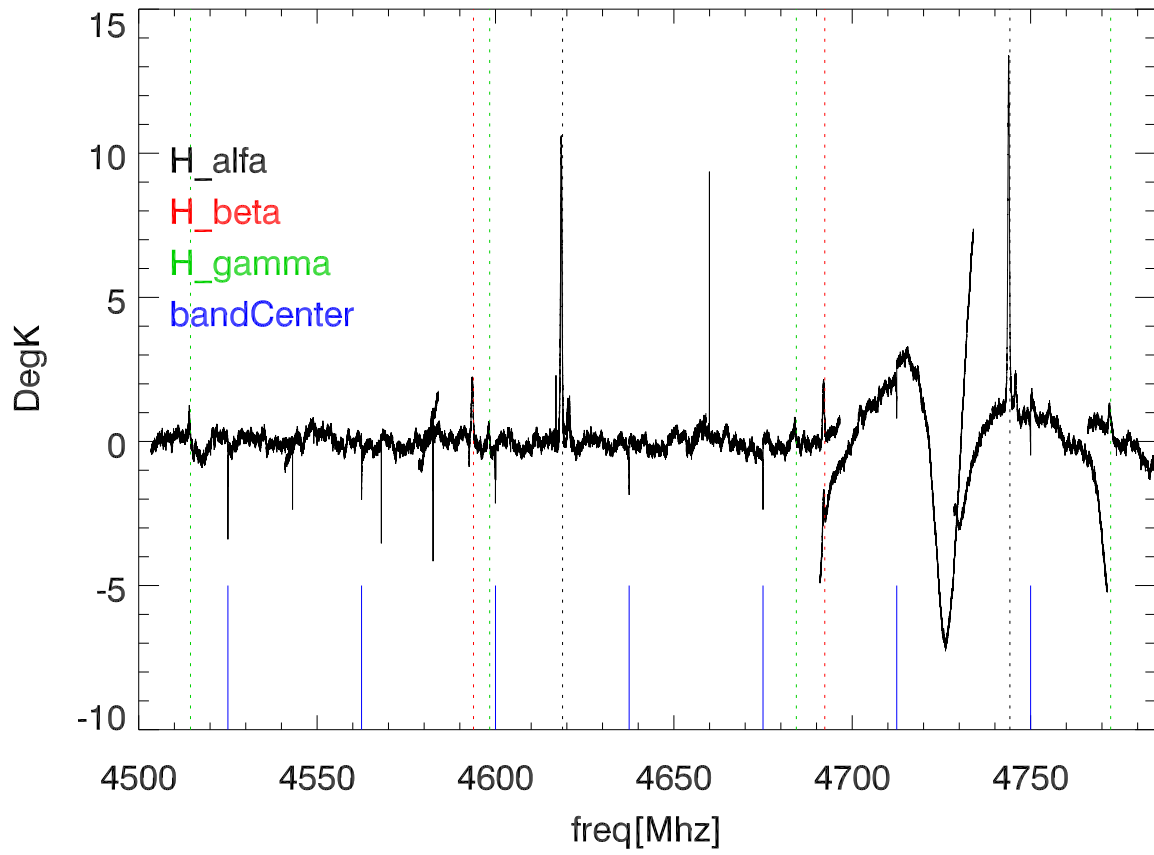

W51 avgd on/off-1 for 20100603

W51 avgd on/off-1 for 20100603

H_alfa 4503.5:5034.0 Mhz overplot lineNums

H_beta 4503.5:5034.0 Mhz overplot lineNums

H_gamma 4503.5:5034.0 Mhz overplot lineNums

He_alfa 4503.5:5034.0 Mhz overplot lineNums

He_beta 4503.5:5034.0 Mhz overplot lineNums

He_gamma 4503.5:5034.0 Mhz overplot lineNums

C_alfa 4503.5:5034.0 Mhz overplot lineNums

C_beta 4503.5:5034.0 Mhz overplot lineNums

C_gamma 4503.5:5034.0 Mhz overplot lineNums