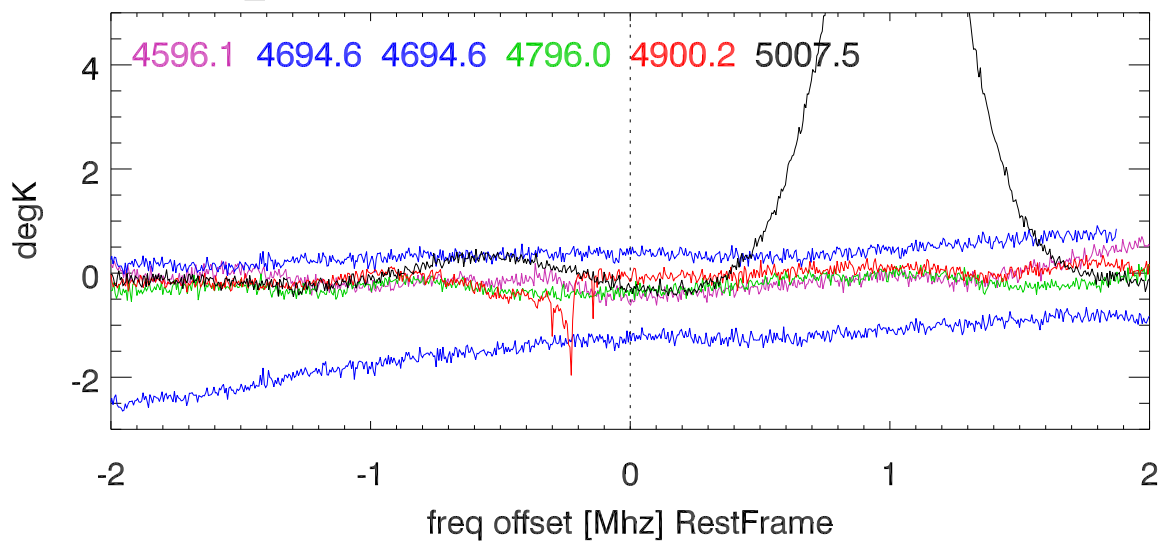

W51 avgd on/off-1 for 20100603

W51 avgd on/off-1 for 20100603

H_alfa 4503.5:5034.0 Mhz overplot lineNums

H_beta 4503.5:5034.0 Mhz overplot lineNums

H_gamma 4503.5:5034.0 Mhz overplot lineNums

He_alfa 4503.5:5034.0 Mhz overplot lineNums

He_beta 4503.5:5034.0 Mhz overplot lineNums

He_gamma 4503.5:5034.0 Mhz overplot lineNums

C_alfa 4503.5:5034.0 Mhz overplot lineNums

C_beta 4503.5:5034.0 Mhz overplot lineNums

C_gamma 4503.5:5034.0 Mhz overplot lineNums