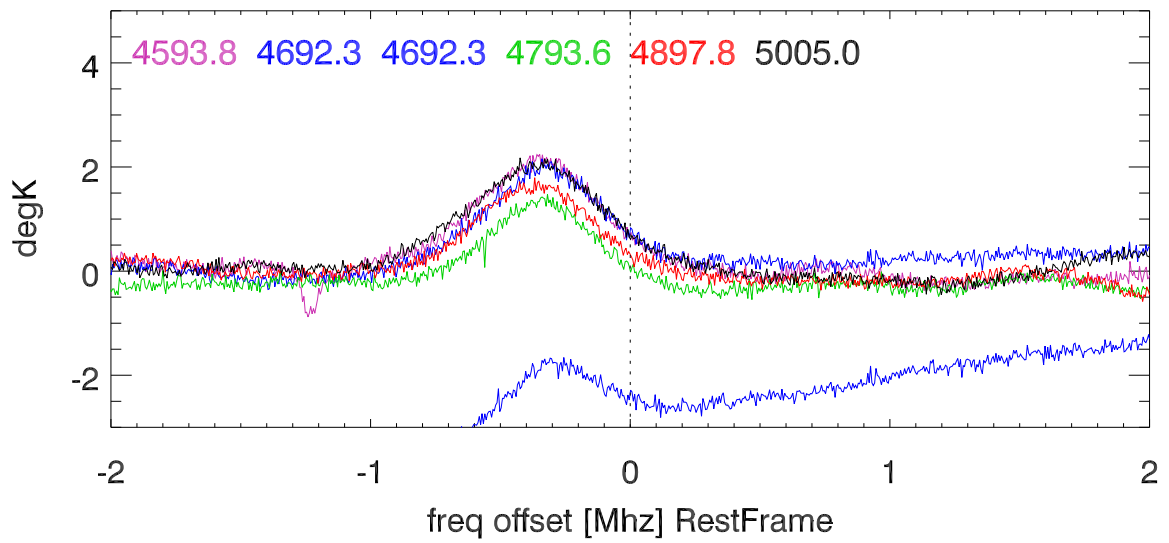

W51 avgd on/off-1 for 20100603

W51 avgd on/off-1 for 20100603

H_alfa 4503.5:5034.0 Mhz overplot lineNums

H_beta 4503.5:5034.0 Mhz overplot lineNums

H_gamma 4503.5:5034.0 Mhz overplot lineNums

He_alfa 4503.5:5034.0 Mhz overplot lineNums

He_beta 4503.5:5034.0 Mhz overplot lineNums

He_gamma 4503.5:5034.0 Mhz overplot lineNums

C_alfa 4503.5:5034.0 Mhz overplot lineNums

C_beta 4503.5:5034.0 Mhz overplot lineNums

C_gamma 4503.5:5034.0 Mhz overplot lineNums