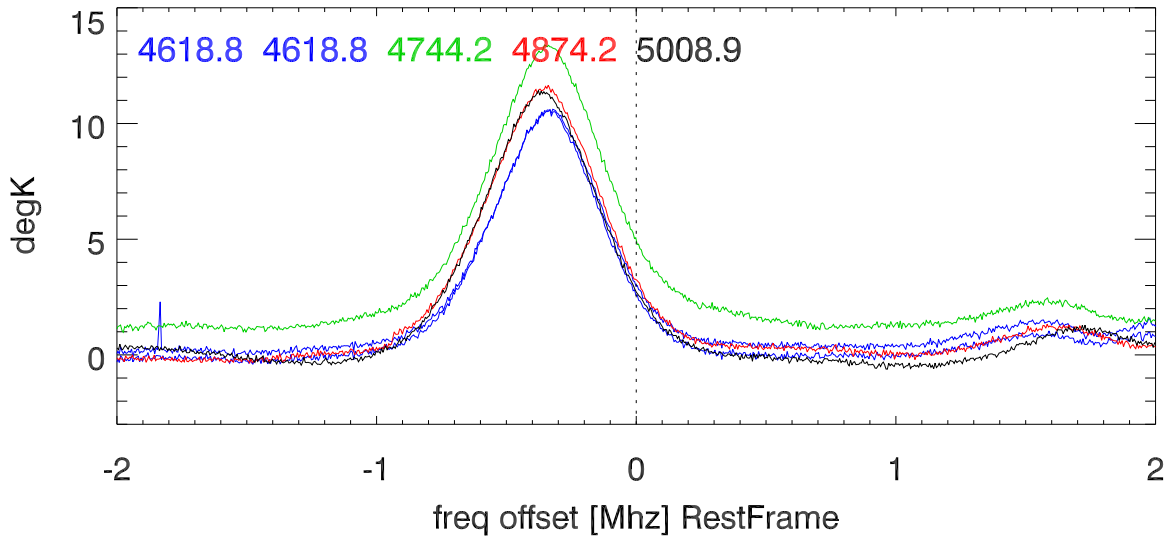

W51 avgd on/off-1 for 20100603

W51 avgd on/off-1 for 20100603

H_alfa 4503.5:5034.0 Mhz overplot lineNums

H_beta 4503.5:5034.0 Mhz overplot lineNums

H_gamma 4503.5:5034.0 Mhz overplot lineNums

He_alfa 4503.5:5034.0 Mhz overplot lineNums

He_beta 4503.5:5034.0 Mhz overplot lineNums

He_gamma 4503.5:5034.0 Mhz overplot lineNums

C_alfa 4503.5:5034.0 Mhz overplot lineNums

C_beta 4503.5:5034.0 Mhz overplot lineNums

C_gamma 4503.5:5034.0 Mhz overplot lineNums