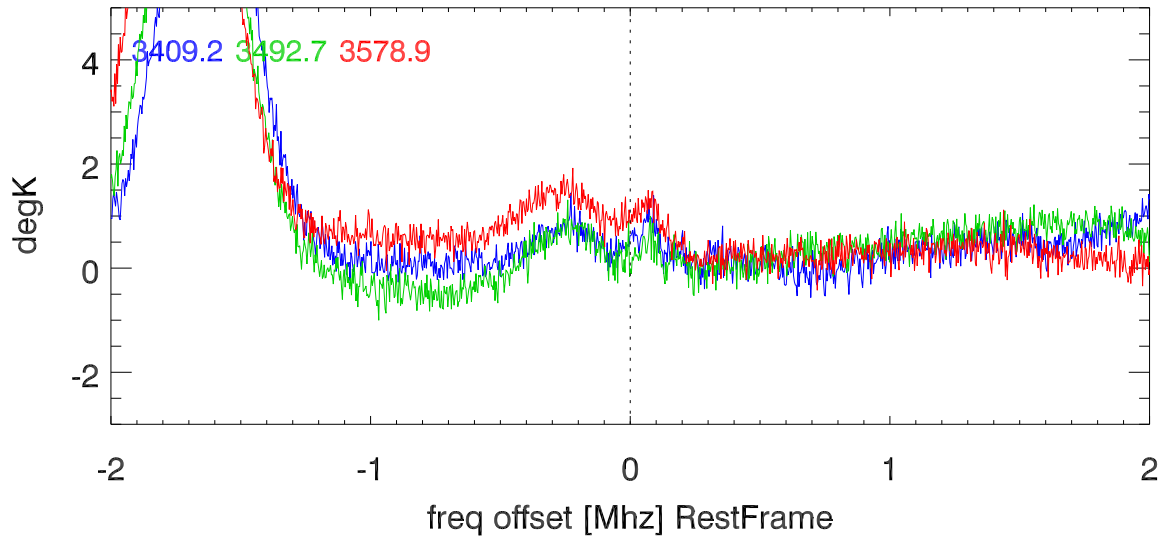

W51 avgd on/off-1 for 20100602

W51 avgd on/off-1 for 20100602

H_alfa 3335.7:3664.3 Mhz overplot lineNums

H_beta 3335.7:3664.3 Mhz overplot lineNums

H_gamma 3335.7:3664.3 Mhz overplot lineNums

He_alfa 3335.7:3664.3 Mhz overplot lineNums

He_beta 3335.7:3664.3 Mhz overplot lineNums

He_gamma 3335.7:3664.3 Mhz overplot lineNums

C_alfa 3335.7:3664.3 Mhz overplot lineNums

C_beta 3335.7:3664.3 Mhz overplot lineNums

C_gamma 3335.7:3664.3 Mhz overplot lineNums