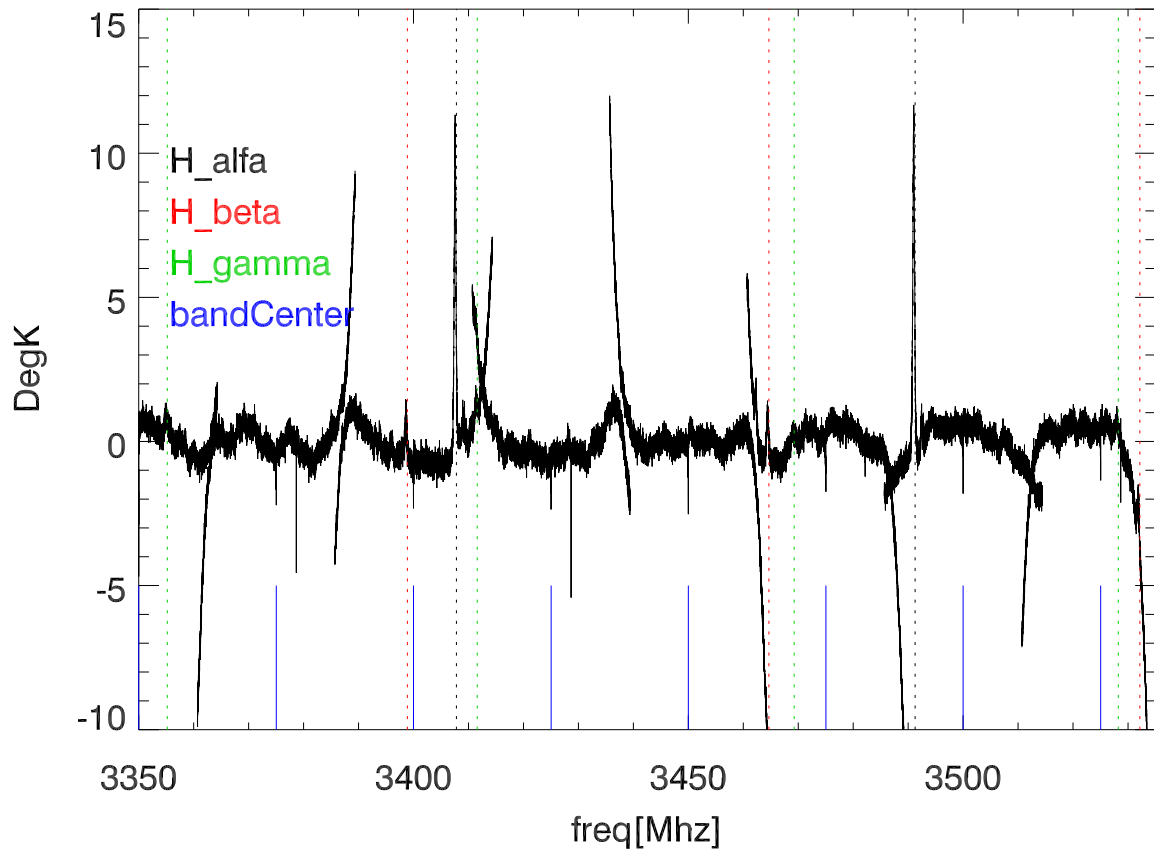

W51 avgd on/off-1 for 20100602

W51 avgd on/off-1 for 20100602

H_alfa 3335.7:3664.3 Mhz overplot lineNums

H_beta 3335.7:3664.3 Mhz overplot lineNums

H_gamma 3335.7:3664.3 Mhz overplot lineNums

He_alfa 3335.7:3664.3 Mhz overplot lineNums

He_beta 3335.7:3664.3 Mhz overplot lineNums

He_gamma 3335.7:3664.3 Mhz overplot lineNums

C_alfa 3335.7:3664.3 Mhz overplot lineNums

C_beta 3335.7:3664.3 Mhz overplot lineNums

C_gamma 3335.7:3664.3 Mhz overplot lineNums