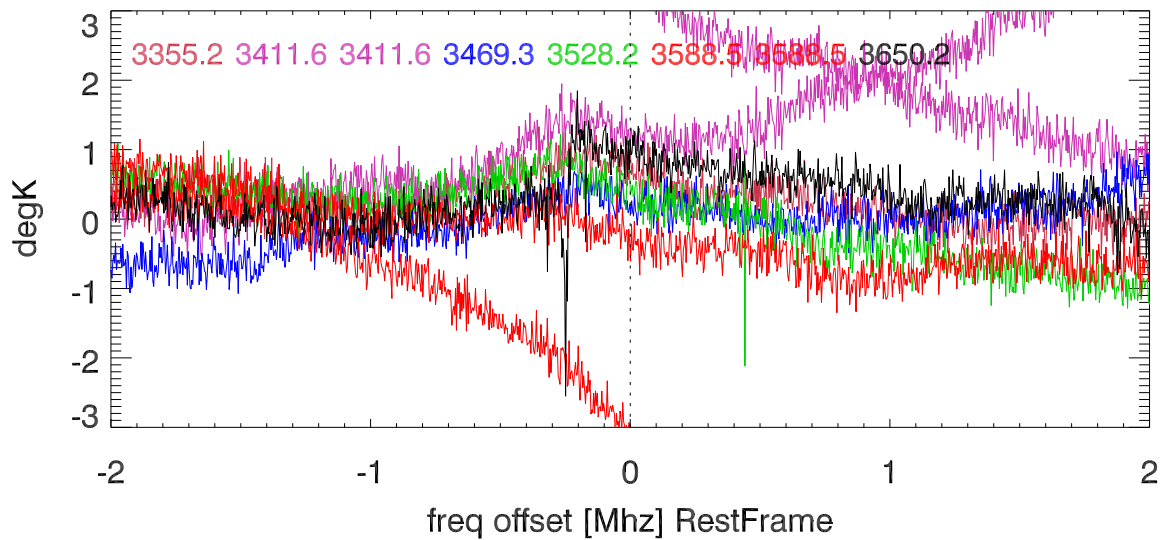

W51 avgd on/off-1 for 20100602

W51 avgd on/off-1 for 20100602

H_alfa 3335.7:3664.3 Mhz overplot lineNums

H_beta 3335.7:3664.3 Mhz overplot lineNums

H_gamma 3335.7:3664.3 Mhz overplot lineNums

He_alfa 3335.7:3664.3 Mhz overplot lineNums

He_beta 3335.7:3664.3 Mhz overplot lineNums

He_gamma 3335.7:3664.3 Mhz overplot lineNums

C_alfa 3335.7:3664.3 Mhz overplot lineNums

C_beta 3335.7:3664.3 Mhz overplot lineNums

C_gamma 3335.7:3664.3 Mhz overplot lineNums