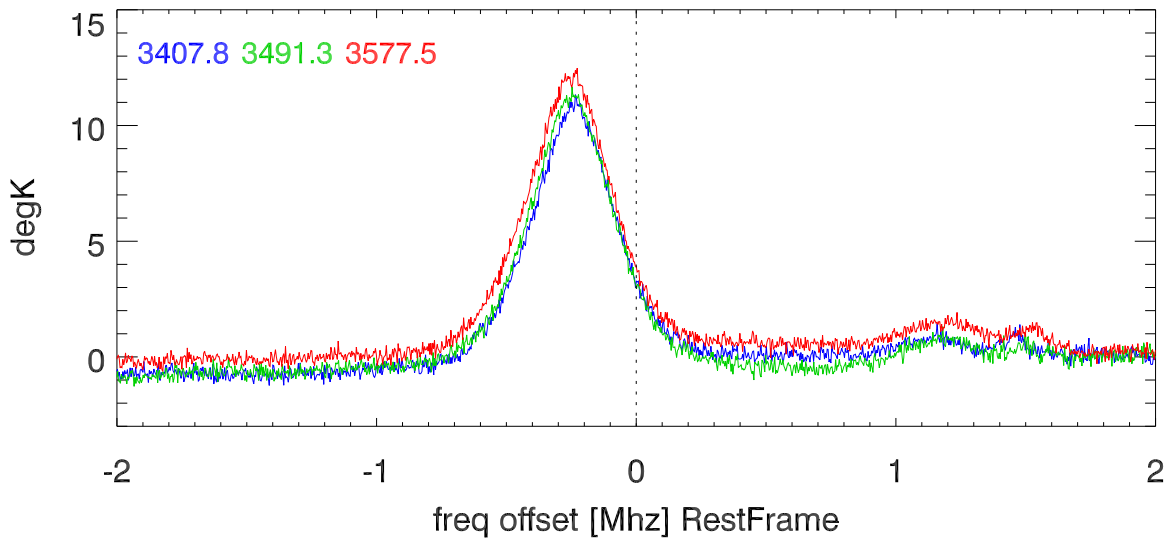

W51 avgd on/off-1 for 20100602

W51 avgd on/off-1 for 20100602

H_alfa 3335.7:3664.3 Mhz overplot lineNums

H_beta 3335.7:3664.3 Mhz overplot lineNums

H_gamma 3335.7:3664.3 Mhz overplot lineNums

He_alfa 3335.7:3664.3 Mhz overplot lineNums

He_beta 3335.7:3664.3 Mhz overplot lineNums

He_gamma 3335.7:3664.3 Mhz overplot lineNums

C_alfa 3335.7:3664.3 Mhz overplot lineNums

C_beta 3335.7:3664.3 Mhz overplot lineNums

C_gamma 3335.7:3664.3 Mhz overplot lineNums