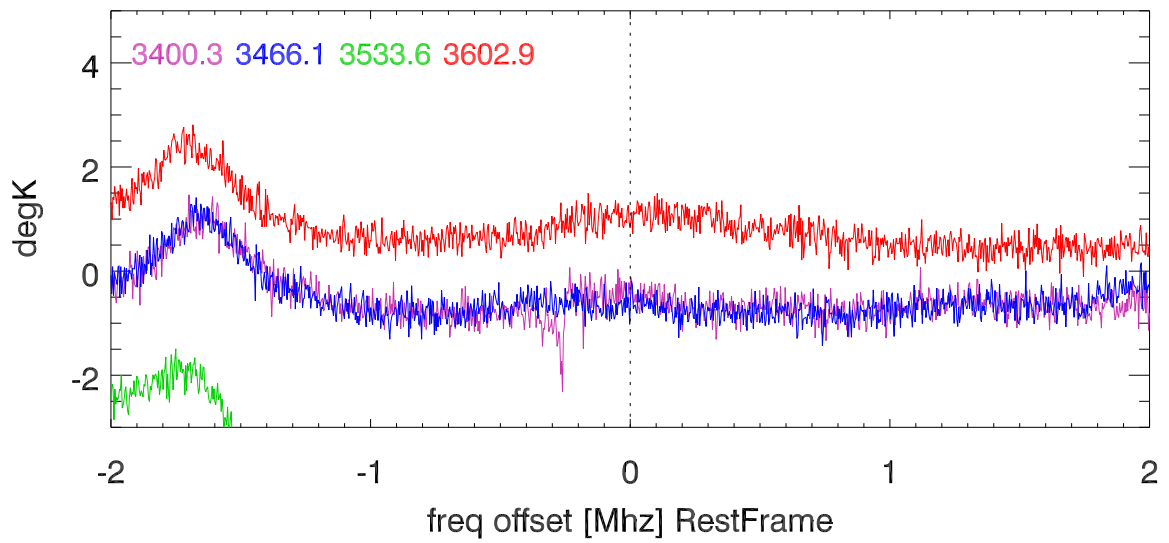

W51 avgd on/off-1 for 20100602

W51 avgd on/off-1 for 20100602

H_alfa 3335.7:3664.3 Mhz overplot lineNums

H_beta 3335.7:3664.3 Mhz overplot lineNums

H_gamma 3335.7:3664.3 Mhz overplot lineNums

He_alfa 3335.7:3664.3 Mhz overplot lineNums

He_beta 3335.7:3664.3 Mhz overplot lineNums

He_gamma 3335.7:3664.3 Mhz overplot lineNums

C_alfa 3335.7:3664.3 Mhz overplot lineNums

C_beta 3335.7:3664.3 Mhz overplot lineNums

C_gamma 3335.7:3664.3 Mhz overplot lineNums