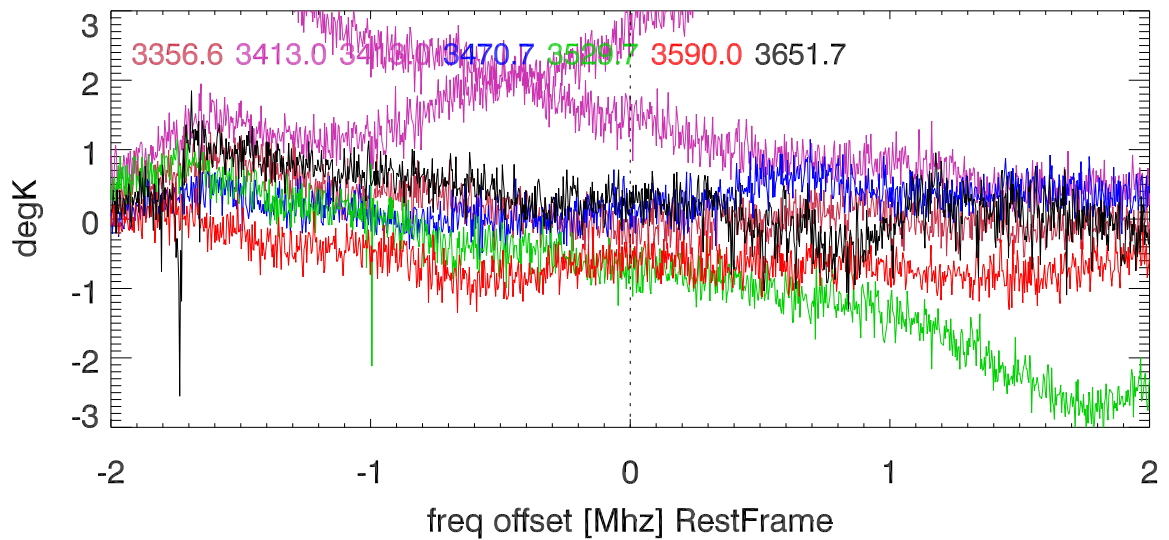

W51 avgd on/off-1 for 20100602

W51 avgd on/off-1 for 20100602

H_alfa 3335.7:3664.3 Mhz overplot lineNums

H_beta 3335.7:3664.3 Mhz overplot lineNums

H_gamma 3335.7:3664.3 Mhz overplot lineNums

He_alfa 3335.7:3664.3 Mhz overplot lineNums

He_beta 3335.7:3664.3 Mhz overplot lineNums

He_gamma 3335.7:3664.3 Mhz overplot lineNums

C_alfa 3335.7:3664.3 Mhz overplot lineNums

C_beta 3335.7:3664.3 Mhz overplot lineNums

C_gamma 3335.7:3664.3 Mhz overplot lineNums