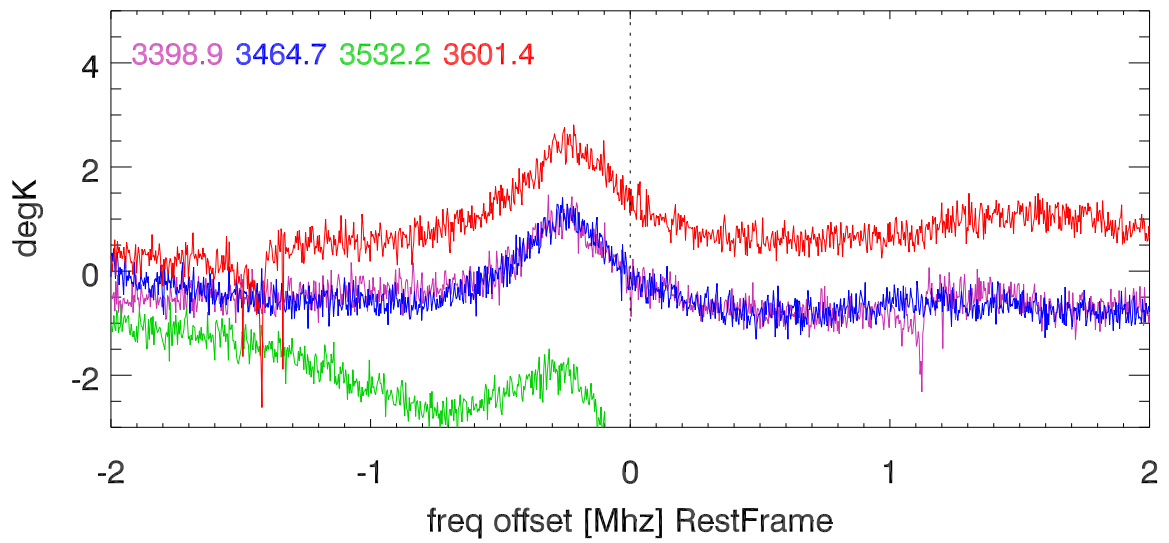

W51 avgd on/off-1 for 20100602

W51 avgd on/off-1 for 20100602

H_alfa 3335.7:3664.3 Mhz overplot lineNums

H_beta 3335.7:3664.3 Mhz overplot lineNums

H_gamma 3335.7:3664.3 Mhz overplot lineNums

He_alfa 3335.7:3664.3 Mhz overplot lineNums

He_beta 3335.7:3664.3 Mhz overplot lineNums

He_gamma 3335.7:3664.3 Mhz overplot lineNums

C_alfa 3335.7:3664.3 Mhz overplot lineNums

C_beta 3335.7:3664.3 Mhz overplot lineNums

C_gamma 3335.7:3664.3 Mhz overplot lineNums