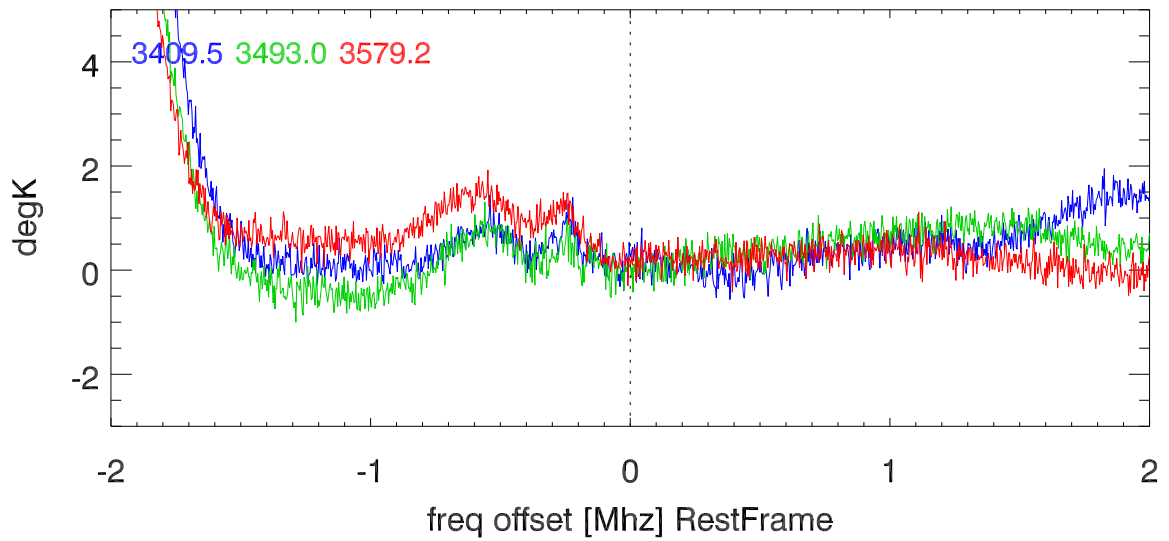

W51 avgd on/off-1 for 20100602

W51 avgd on/off-1 for 20100602

H_alfa 3335.7:3664.3 Mhz overplot lineNums

H_beta 3335.7:3664.3 Mhz overplot lineNums

H_gamma 3335.7:3664.3 Mhz overplot lineNums

He_alfa 3335.7:3664.3 Mhz overplot lineNums

He_beta 3335.7:3664.3 Mhz overplot lineNums

He_gamma 3335.7:3664.3 Mhz overplot lineNums

C_alfa 3335.7:3664.3 Mhz overplot lineNums

C_beta 3335.7:3664.3 Mhz overplot lineNums

C_gamma 3335.7:3664.3 Mhz overplot lineNums