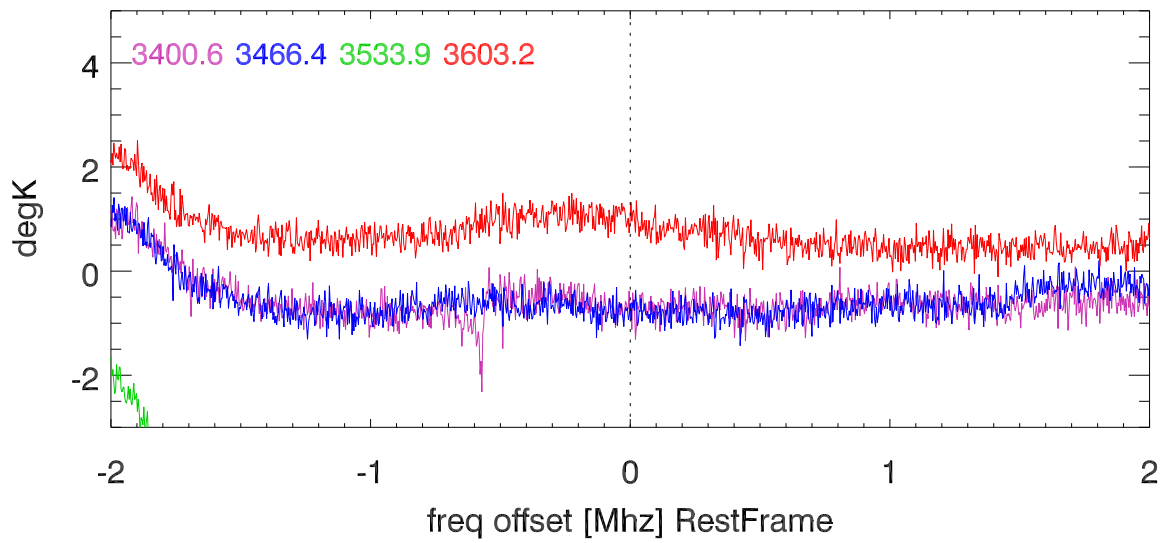

W51 avgd on/off-1 for 20100602

W51 avgd on/off-1 for 20100602

H_alfa 3335.7:3664.3 Mhz overplot lineNums

H_beta 3335.7:3664.3 Mhz overplot lineNums

H_gamma 3335.7:3664.3 Mhz overplot lineNums

He_alfa 3335.7:3664.3 Mhz overplot lineNums

He_beta 3335.7:3664.3 Mhz overplot lineNums

He_gamma 3335.7:3664.3 Mhz overplot lineNums

C_alfa 3335.7:3664.3 Mhz overplot lineNums

C_beta 3335.7:3664.3 Mhz overplot lineNums

C_gamma 3335.7:3664.3 Mhz overplot lineNums