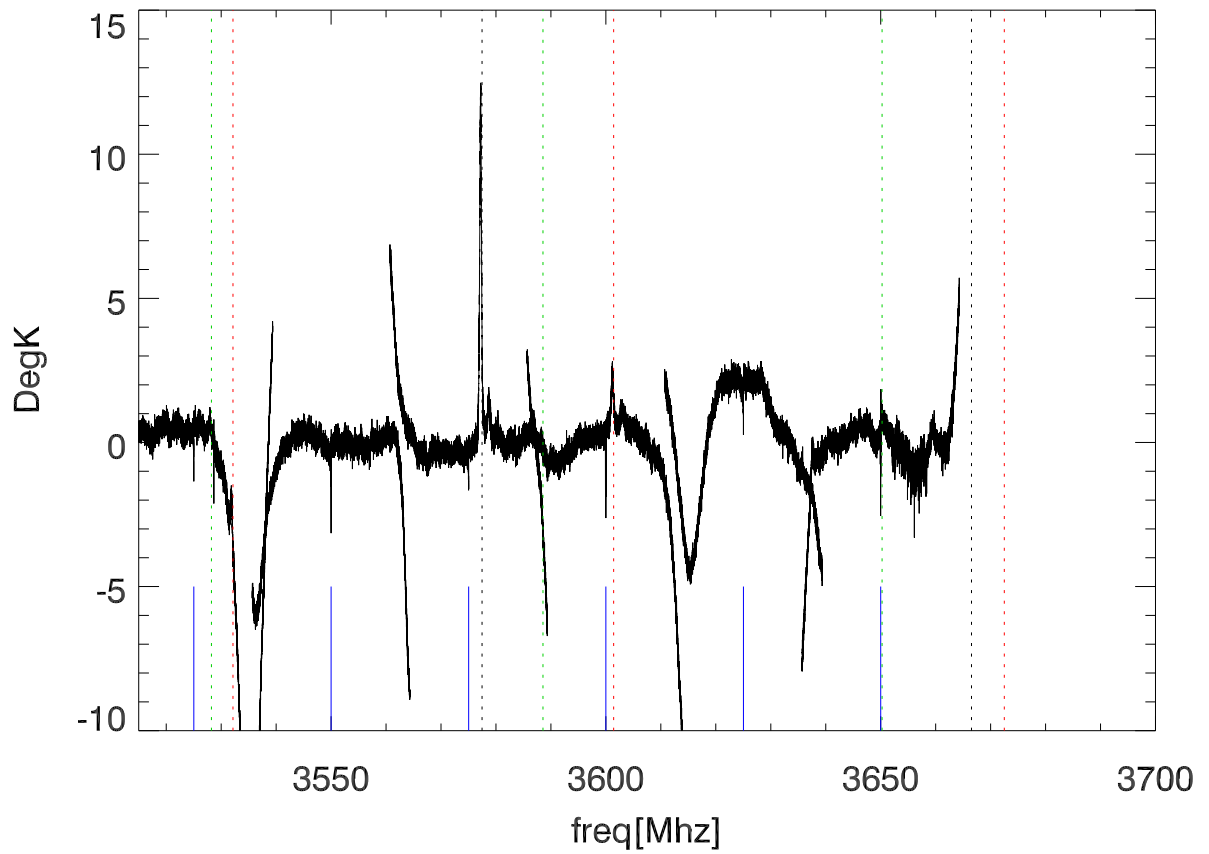

W51 avgd on/off-1 for 20100602

W51 avgd on/off-1 for 20100602

H_alfa 3335.7:3664.3 Mhz overplot lineNums

H_beta 3335.7:3664.3 Mhz overplot lineNums

H_gamma 3335.7:3664.3 Mhz overplot lineNums

He_alfa 3335.7:3664.3 Mhz overplot lineNums

He_beta 3335.7:3664.3 Mhz overplot lineNums

He_gamma 3335.7:3664.3 Mhz overplot lineNums

C_alfa 3335.7:3664.3 Mhz overplot lineNums

C_beta 3335.7:3664.3 Mhz overplot lineNums

C_gamma 3335.7:3664.3 Mhz overplot lineNums