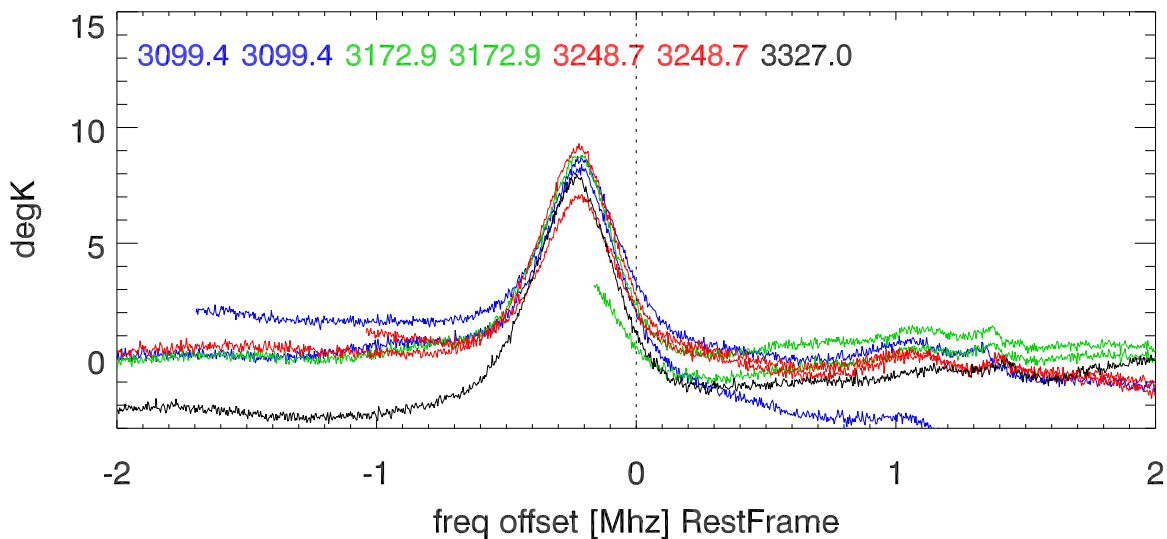

W51 avgd on/off-1 for 20100601

W51 avgd on/off-1 for 20100601

H\_alfa 3072.7:3351.4 Mhz overplot lineNums

H\_beta 3072.7:3351.4 Mhz overplot lineNums

H\_gamma 3072.7:3351.4 Mhz overplot lineNums

He\_alfa 3072.7:3351.4 Mhz overplot lineNums

He\_beta 3072.7:3351.4 Mhz overplot lineNums

He\_gamma 3072.7:3351.4 Mhz overplot lineNums

C\_alfa 3072.7:3351.4 Mhz overplot lineNums

C\_beta 3072.7:3351.4 Mhz overplot lineNums

C\_gamma 3072.7:3351.4 Mhz overplot lineNums