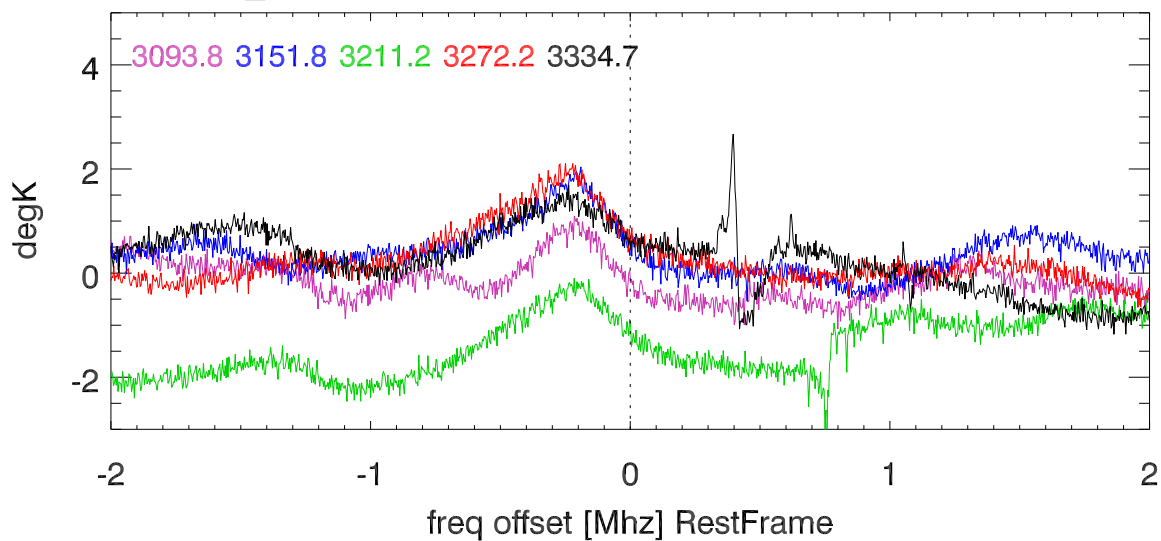

W51 avgd on/off-1 for 20100601

W51 avgd on/off-1 for 20100601

H\_alfa 3072.7:3351.4 Mhz overplot lineNums

H\_beta 3072.7:3351.4 Mhz overplot lineNums

H\_gamma 3072.7:3351.4 Mhz overplot lineNums

He\_alfa 3072.7:3351.4 Mhz overplot lineNums

He\_beta 3072.7:3351.4 Mhz overplot lineNums

He\_gamma 3072.7:3351.4 Mhz overplot lineNums

C\_alfa 3072.7:3351.4 Mhz overplot lineNums

C\_beta 3072.7:3351.4 Mhz overplot lineNums

C\_gamma 3072.7:3351.4 Mhz overplot lineNums