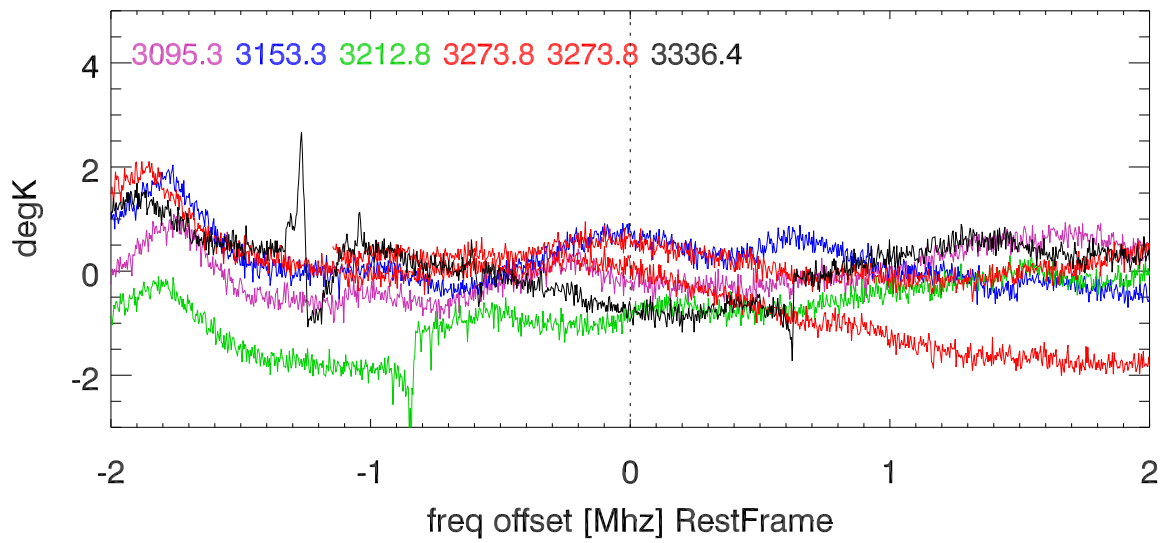

W51 avgd on/off-1 for 20100601

W51 avgd on/off-1 for 20100601

H\_alfa 3072.7:3351.4 Mhz overplot lineNums

H\_beta 3072.7:3351.4 Mhz overplot lineNums

H\_gamma 3072.7:3351.4 Mhz overplot lineNums

He\_alfa 3072.7:3351.4 Mhz overplot lineNums

He\_beta 3072.7:3351.4 Mhz overplot lineNums

He\_gamma 3072.7:3351.4 Mhz overplot lineNums

C\_alfa 3072.7:3351.4 Mhz overplot lineNums

C\_beta 3072.7:3351.4 Mhz overplot lineNums

C\_gamma 3072.7:3351.4 Mhz overplot lineNums