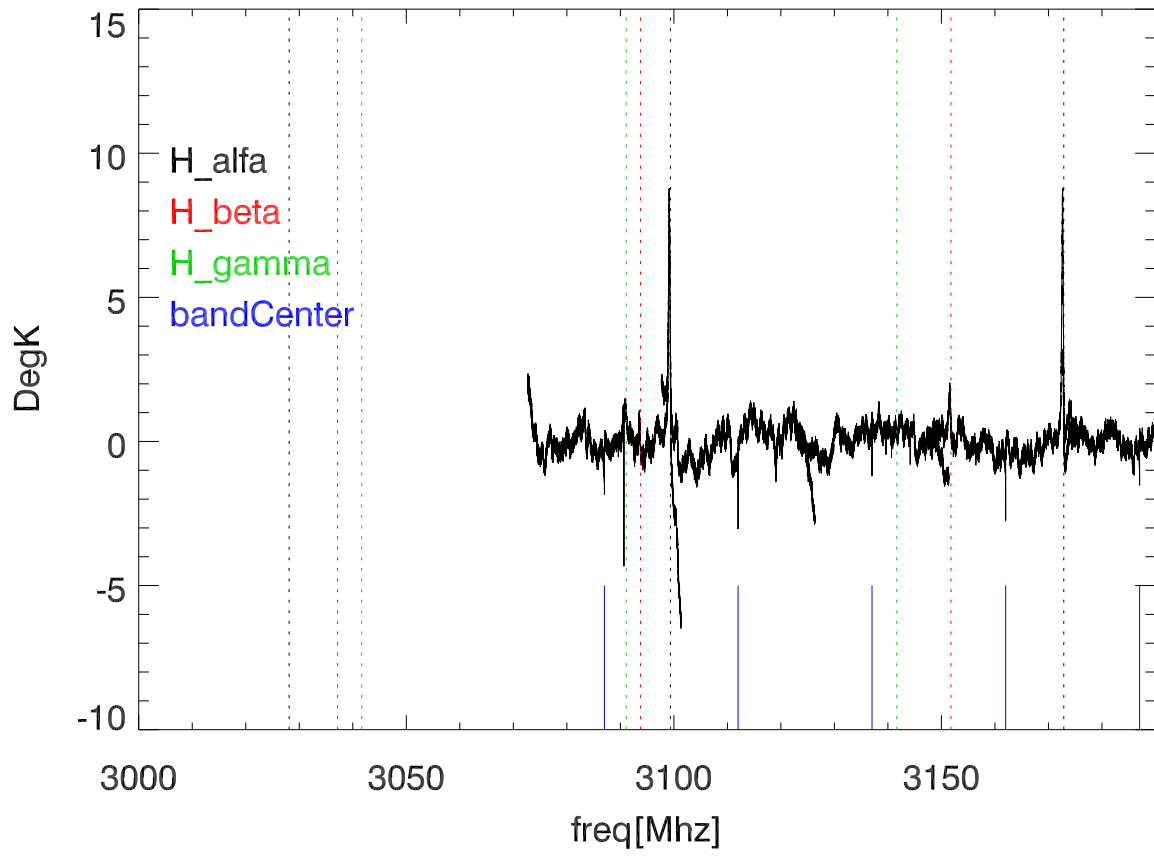

W51 avgd on/off-1 for 20100601

W51 avgd on/off-1 for 20100601

H\_alfa 3072.7:3351.4 Mhz overplot lineNums

H\_beta 3072.7:3351.4 Mhz overplot lineNums

H\_gamma 3072.7:3351.4 Mhz overplot lineNums

He\_alfa 3072.7:3351.4 Mhz overplot lineNums

He\_beta 3072.7:3351.4 Mhz overplot lineNums

He\_gamma 3072.7:3351.4 Mhz overplot lineNums

C\_alfa 3072.7:3351.4 Mhz overplot lineNums

C\_beta 3072.7:3351.4 Mhz overplot lineNums

C\_gamma 3072.7:3351.4 Mhz overplot lineNums