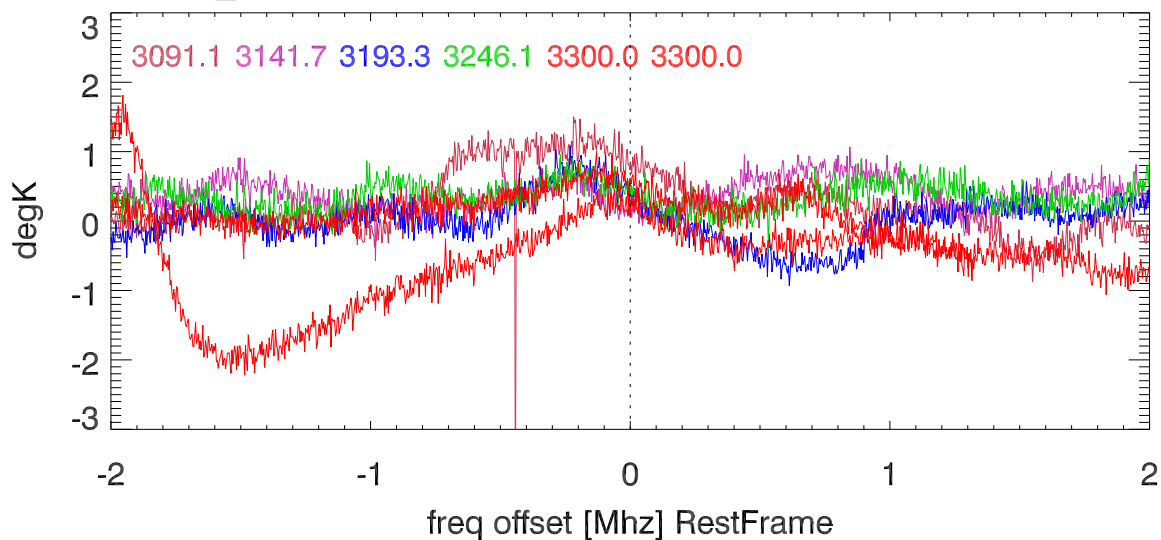

W51 avgd on/off-1 for 20100601

W51 avgd on/off-1 for 20100601

H\_alfa 3072.7:3351.4 Mhz overplot lineNums

H\_beta 3072.7:3351.4 Mhz overplot lineNums

H\_gamma 3072.7:3351.4 Mhz overplot lineNums

He\_alfa 3072.7:3351.4 Mhz overplot lineNums

He\_beta 3072.7:3351.4 Mhz overplot lineNums

He\_gamma 3072.7:3351.4 Mhz overplot lineNums

C\_alfa 3072.7:3351.4 Mhz overplot lineNums

C\_beta 3072.7:3351.4 Mhz overplot lineNums

C\_gamma 3072.7:3351.4 Mhz overplot lineNums