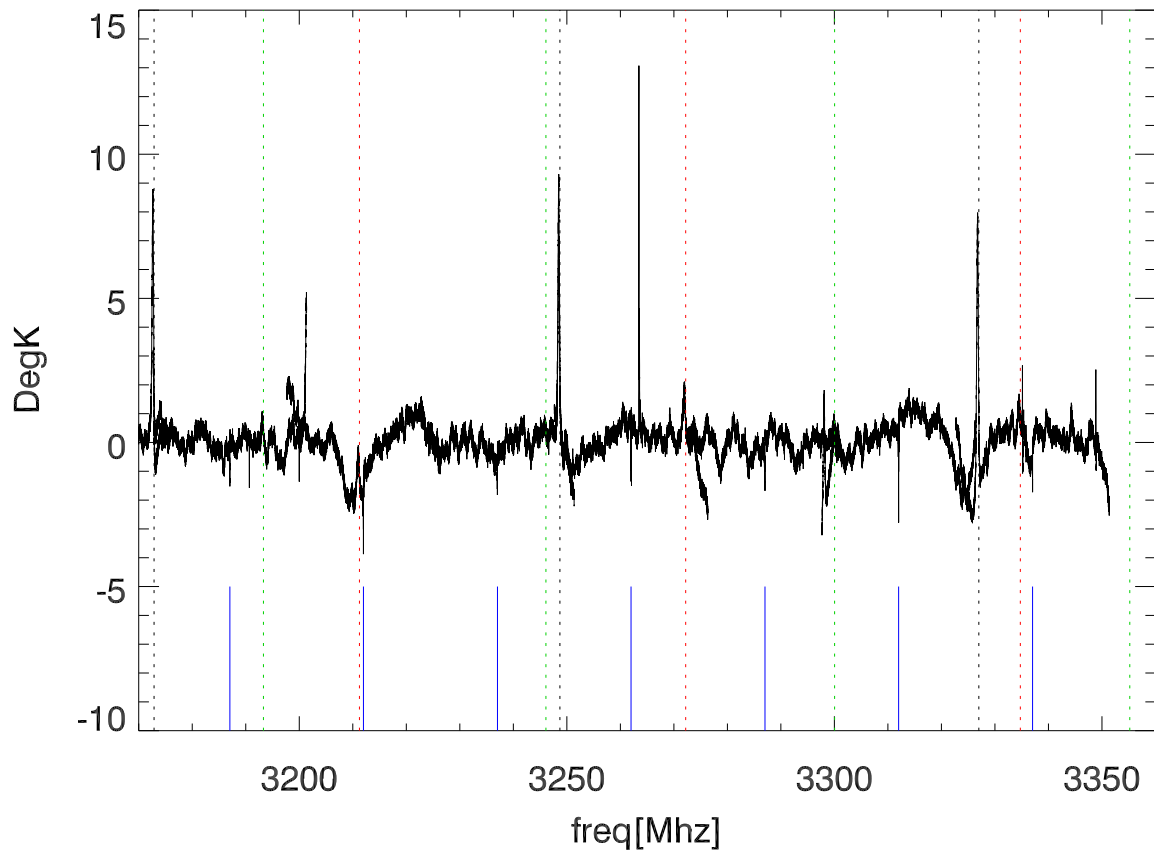

W51 avgd on/off-1 for 20100601

W51 avgd on/off-1 for 20100601

H\_alfa 3072.7:3351.4 Mhz overplot lineNums

H\_beta 3072.7:3351.4 Mhz overplot lineNums

H\_gamma 3072.7:3351.4 Mhz overplot lineNums

He\_alfa 3072.7:3351.4 Mhz overplot lineNums

He\_beta 3072.7:3351.4 Mhz overplot lineNums

He\_gamma 3072.7:3351.4 Mhz overplot lineNums

C\_alfa 3072.7:3351.4 Mhz overplot lineNums

C\_beta 3072.7:3351.4 Mhz overplot lineNums

C\_gamma 3072.7:3351.4 Mhz overplot lineNums