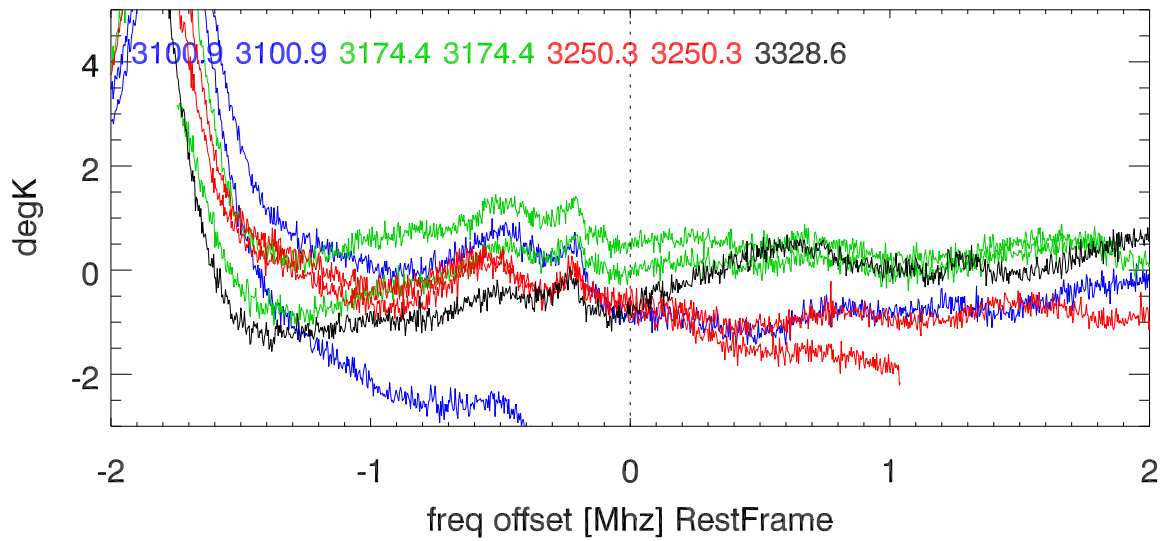

W51 avgd on/off-1 for 20100601

W51 avgd on/off-1 for 20100601

H\_alfa 3072.7:3351.4 Mhz overplot lineNums

H\_beta 3072.7:3351.4 Mhz overplot lineNums

H\_gamma 3072.7:3351.4 Mhz overplot lineNums

He\_alfa 3072.7:3351.4 Mhz overplot lineNums

He\_beta 3072.7:3351.4 Mhz overplot lineNums

He\_gamma 3072.7:3351.4 Mhz overplot lineNums

C\_alfa 3072.7:3351.4 Mhz overplot lineNums

C\_beta 3072.7:3351.4 Mhz overplot lineNums

C\_gamma 3072.7:3351.4 Mhz overplot lineNums