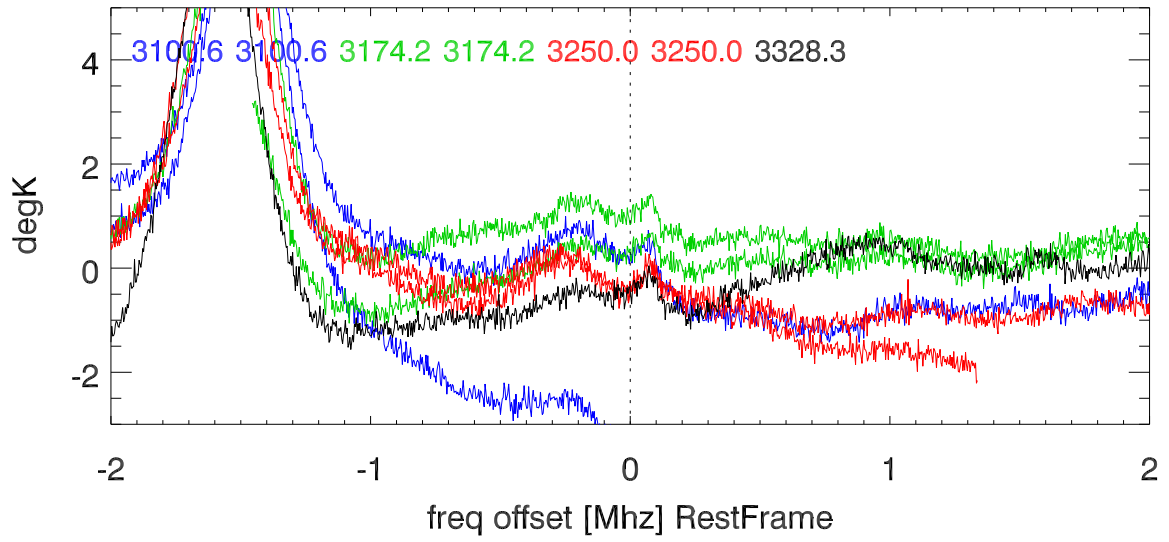

W51 avgd on/off-1 for 20100601

W51 avgd on/off-1 for 20100601

H\_alfa 3072.7:3351.4 Mhz overplot lineNums

H\_beta 3072.7:3351.4 Mhz overplot lineNums

H\_gamma 3072.7:3351.4 Mhz overplot lineNums

He\_alfa 3072.7:3351.4 Mhz overplot lineNums

He\_beta 3072.7:3351.4 Mhz overplot lineNums

He\_gamma 3072.7:3351.4 Mhz overplot lineNums

C\_alfa 3072.7:3351.4 Mhz overplot lineNums

C\_beta 3072.7:3351.4 Mhz overplot lineNums

C\_gamma 3072.7:3351.4 Mhz overplot lineNums