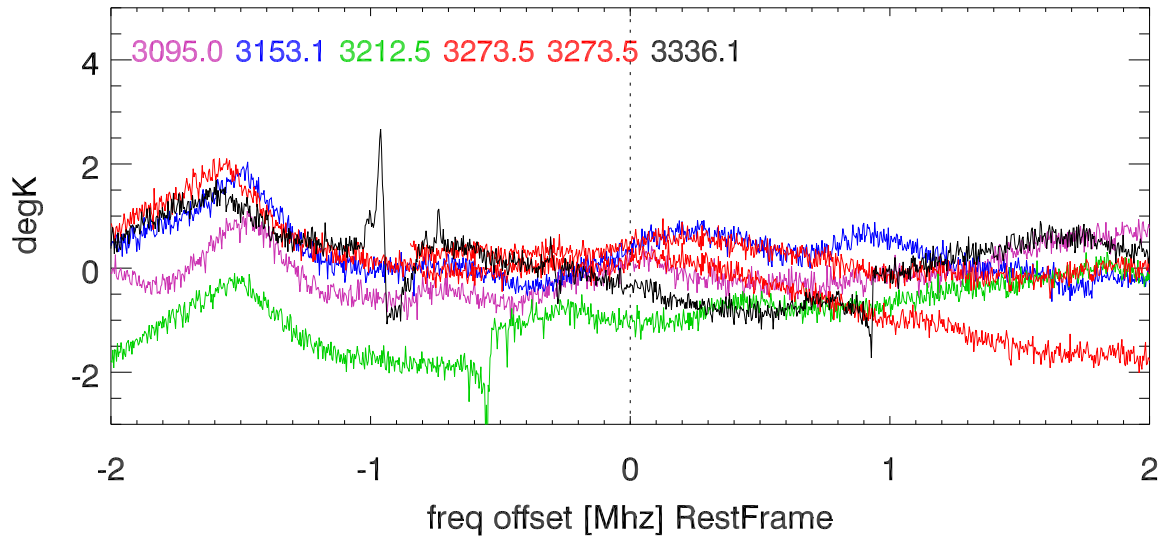

W51 avgd on/off-1 for 20100601

W51 avgd on/off-1 for 20100601

H\_alfa 3072.7:3351.4 Mhz overplot lineNums

H\_beta 3072.7:3351.4 Mhz overplot lineNums

H\_gamma 3072.7:3351.4 Mhz overplot lineNums

He\_alfa 3072.7:3351.4 Mhz overplot lineNums

He\_beta 3072.7:3351.4 Mhz overplot lineNums

He\_gamma 3072.7:3351.4 Mhz overplot lineNums

C\_alfa 3072.7:3351.4 Mhz overplot lineNums

C\_beta 3072.7:3351.4 Mhz overplot lineNums

C\_gamma 3072.7:3351.4 Mhz overplot lineNums