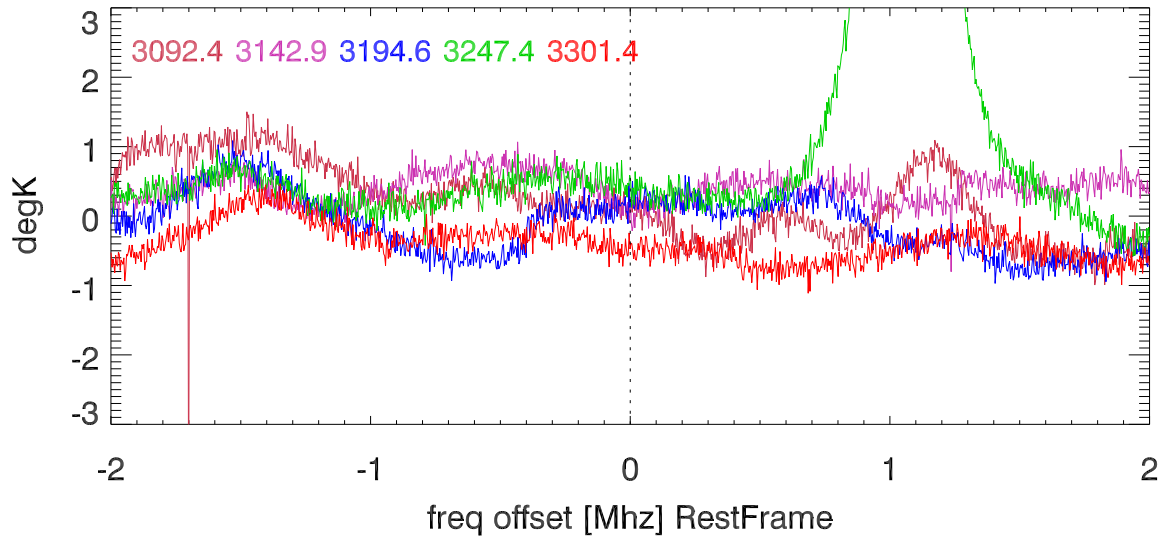

W51 avgd on/off-1 for 20100601

W51 avgd on/off-1 for 20100601

H\_alfa 3072.7:3351.4 Mhz overplot lineNums

H\_beta 3072.7:3351.4 Mhz overplot lineNums

H\_gamma 3072.7:3351.4 Mhz overplot lineNums

He\_alfa 3072.7:3351.4 Mhz overplot lineNums

He\_beta 3072.7:3351.4 Mhz overplot lineNums

He\_gamma 3072.7:3351.4 Mhz overplot lineNums

C\_alfa 3072.7:3351.4 Mhz overplot lineNums

C\_beta 3072.7:3351.4 Mhz overplot lineNums

C\_gamma 3072.7:3351.4 Mhz overplot lineNums