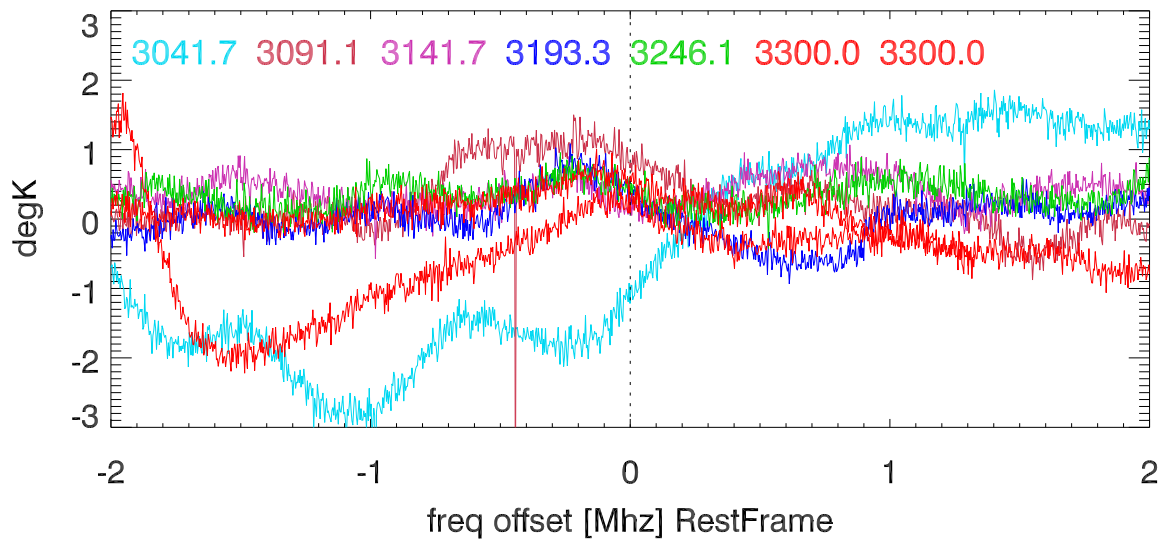

W51 avgd on/off-1 for 20100601

W51 avgd on/off-1 for 20100601

H_alfa 2997.7:3351.4 Mhz overplot lineNums

H_beta 2997.7:3351.4 Mhz overplot lineNums

H_gamma 2997.7:3351.4 Mhz overplot lineNums

He_alfa 2997.7:3351.4 Mhz overplot lineNums

He_beta 2997.7:3351.4 Mhz overplot lineNums

He_gamma 2997.7:3351.4 Mhz overplot lineNums

C_alfa 2997.7:3351.4 Mhz overplot lineNums

C_beta 2997.7:3351.4 Mhz overplot lineNums

C_gamma 2997.7:3351.4 Mhz overplot lineNums