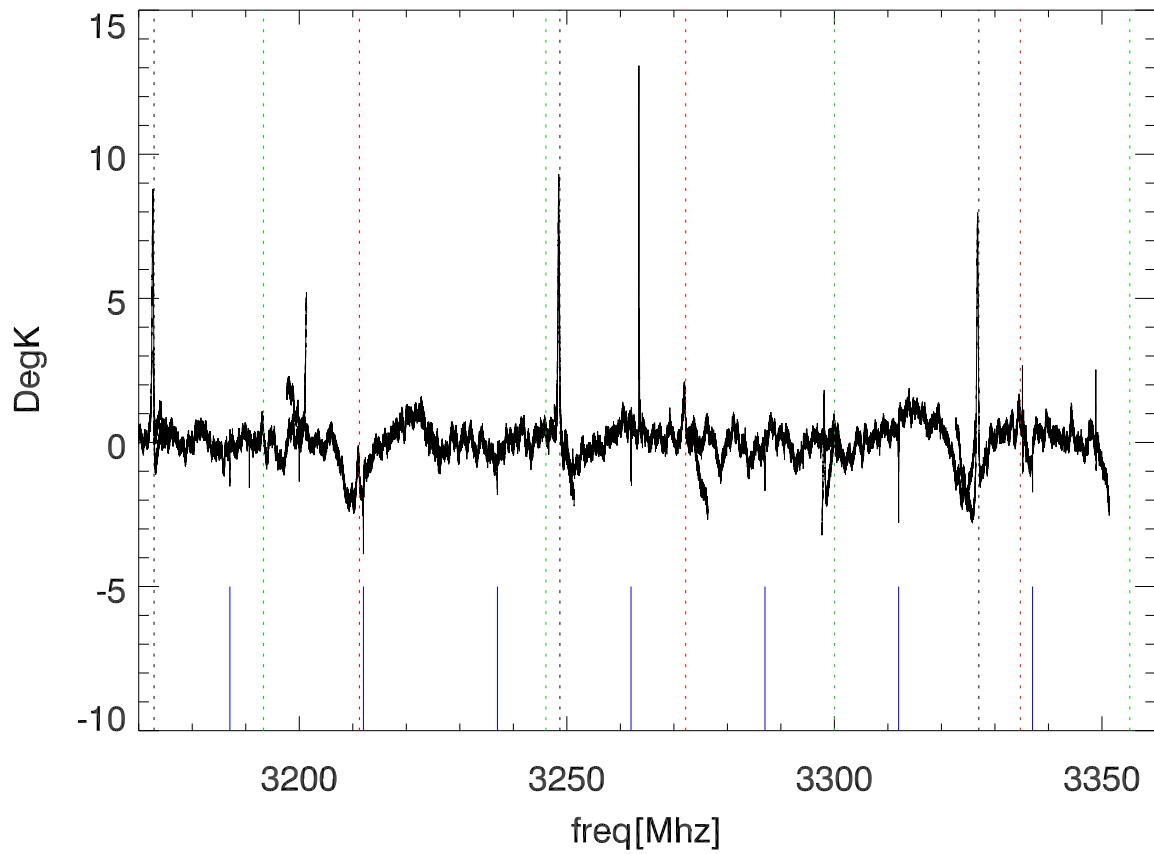

W51 avgd on/off-1 for 20100601

W51 avgd on/off-1 for 20100601

H_alfa 2997.7:3351.4 Mhz overplot lineNums

H_beta 2997.7:3351.4 Mhz overplot lineNums

H_gamma 2997.7:3351.4 Mhz overplot lineNums

He_alfa 2997.7:3351.4 Mhz overplot lineNums

He_beta 2997.7:3351.4 Mhz overplot lineNums

He_gamma 2997.7:3351.4 Mhz overplot lineNums

C_alfa 2997.7:3351.4 Mhz overplot lineNums

C_beta 2997.7:3351.4 Mhz overplot lineNums

C_gamma 2997.7:3351.4 Mhz overplot lineNums