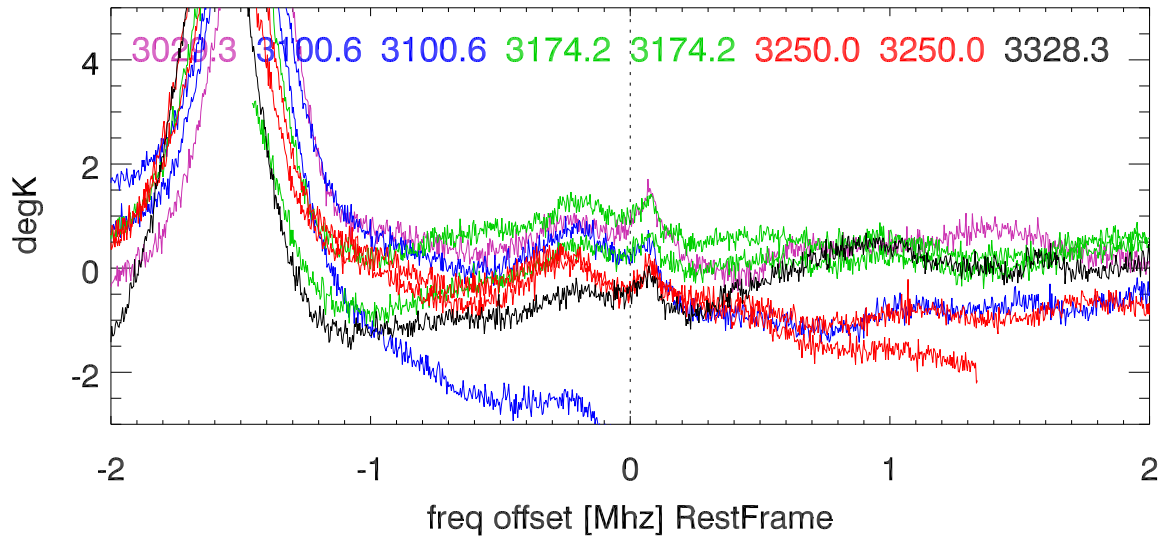

W51 avgd on/off-1 for 20100601

W51 avgd on/off-1 for 20100601

H_alfa 2997.7:3351.4 Mhz overplot lineNums

H_beta 2997.7:3351.4 Mhz overplot lineNums

H_gamma 2997.7:3351.4 Mhz overplot lineNums

He_alfa 2997.7:3351.4 Mhz overplot lineNums

He_beta 2997.7:3351.4 Mhz overplot lineNums

He_gamma 2997.7:3351.4 Mhz overplot lineNums

C_alfa 2997.7:3351.4 Mhz overplot lineNums

C_beta 2997.7:3351.4 Mhz overplot lineNums

C_gamma 2997.7:3351.4 Mhz overplot lineNums