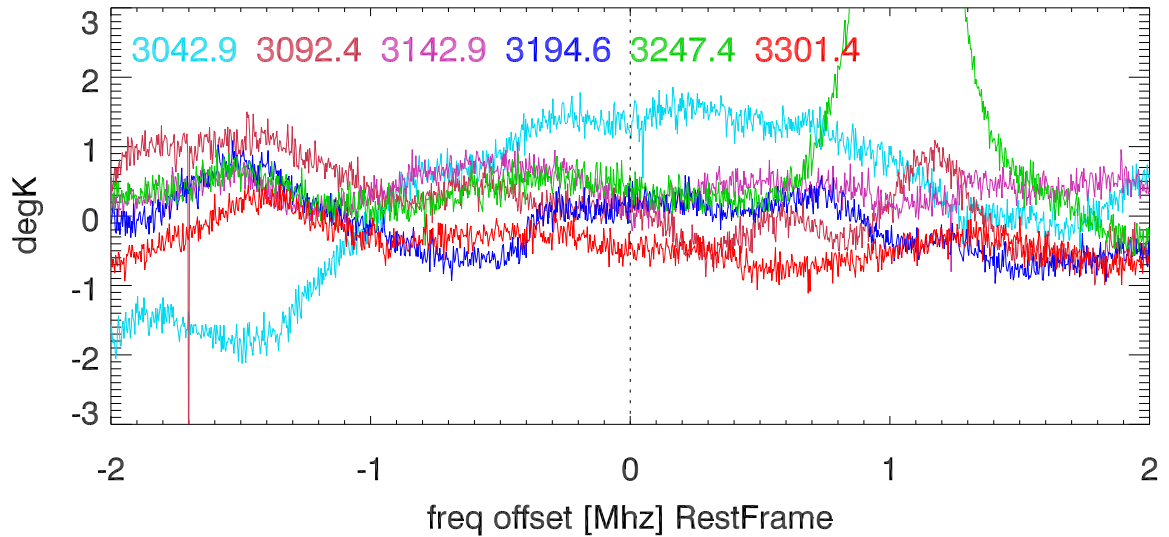

W51 avgd on/off-1 for 20100601

W51 avgd on/off-1 for 20100601

H_alfa 2997.7:3351.4 Mhz overplot lineNums

H_beta 2997.7:3351.4 Mhz overplot lineNums

H_gamma 2997.7:3351.4 Mhz overplot lineNums

He_alfa 2997.7:3351.4 Mhz overplot lineNums

He_beta 2997.7:3351.4 Mhz overplot lineNums

He_gamma 2997.7:3351.4 Mhz overplot lineNums

C_alfa 2997.7:3351.4 Mhz overplot lineNums

C_beta 2997.7:3351.4 Mhz overplot lineNums

C_gamma 2997.7:3351.4 Mhz overplot lineNums