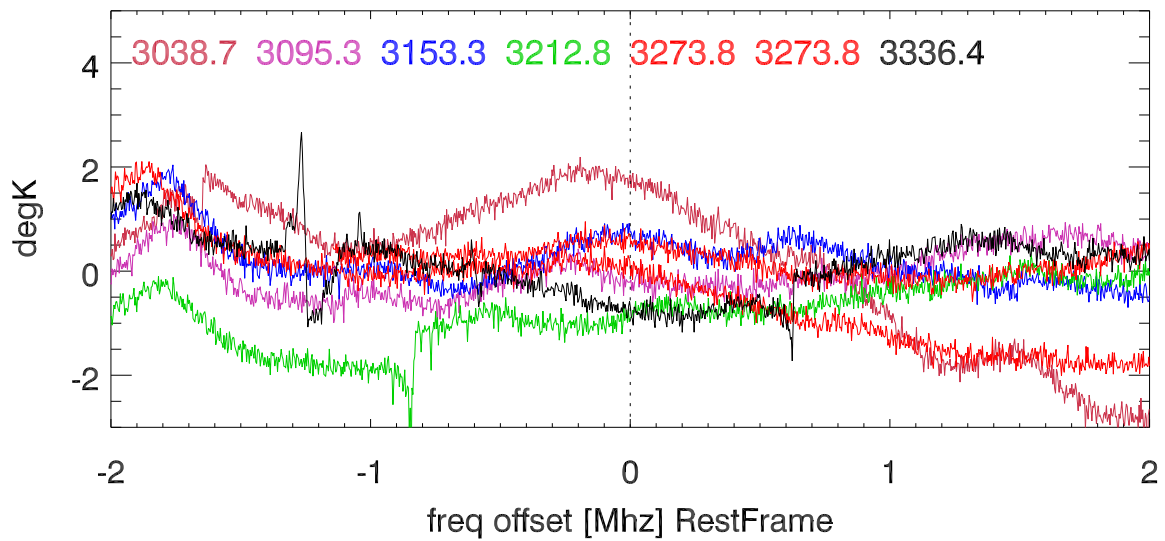

W51 avgd on/off-1 for 20100601

W51 avgd on/off-1 for 20100601

H_alfa 2997.7:3351.4 Mhz overplot lineNums

H_beta 2997.7:3351.4 Mhz overplot lineNums

H_gamma 2997.7:3351.4 Mhz overplot lineNums

He_alfa 2997.7:3351.4 Mhz overplot lineNums

He_beta 2997.7:3351.4 Mhz overplot lineNums

He_gamma 2997.7:3351.4 Mhz overplot lineNums

C_alfa 2997.7:3351.4 Mhz overplot lineNums

C_beta 2997.7:3351.4 Mhz overplot lineNums

C_gamma 2997.7:3351.4 Mhz overplot lineNums