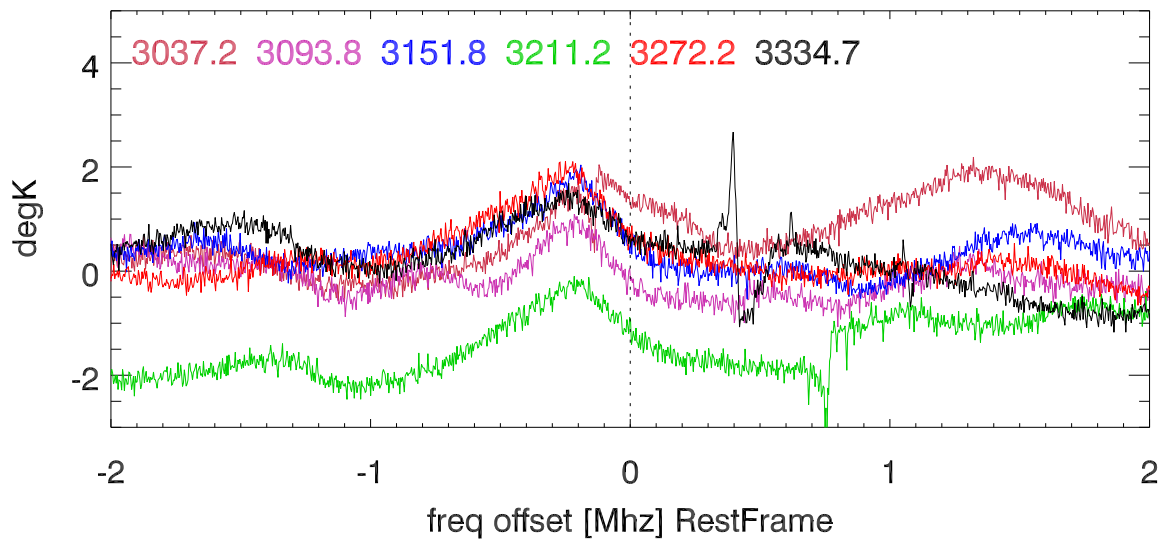

W51 avgd on/off-1 for 20100601

W51 avgd on/off-1 for 20100601

H_alfa 2997.7:3351.4 Mhz overplot lineNums

H_beta 2997.7:3351.4 Mhz overplot lineNums

H_gamma 2997.7:3351.4 Mhz overplot lineNums

He_alfa 2997.7:3351.4 Mhz overplot lineNums

He_beta 2997.7:3351.4 Mhz overplot lineNums

He_gamma 2997.7:3351.4 Mhz overplot lineNums

C_alfa 2997.7:3351.4 Mhz overplot lineNums

C_beta 2997.7:3351.4 Mhz overplot lineNums

C_gamma 2997.7:3351.4 Mhz overplot lineNums