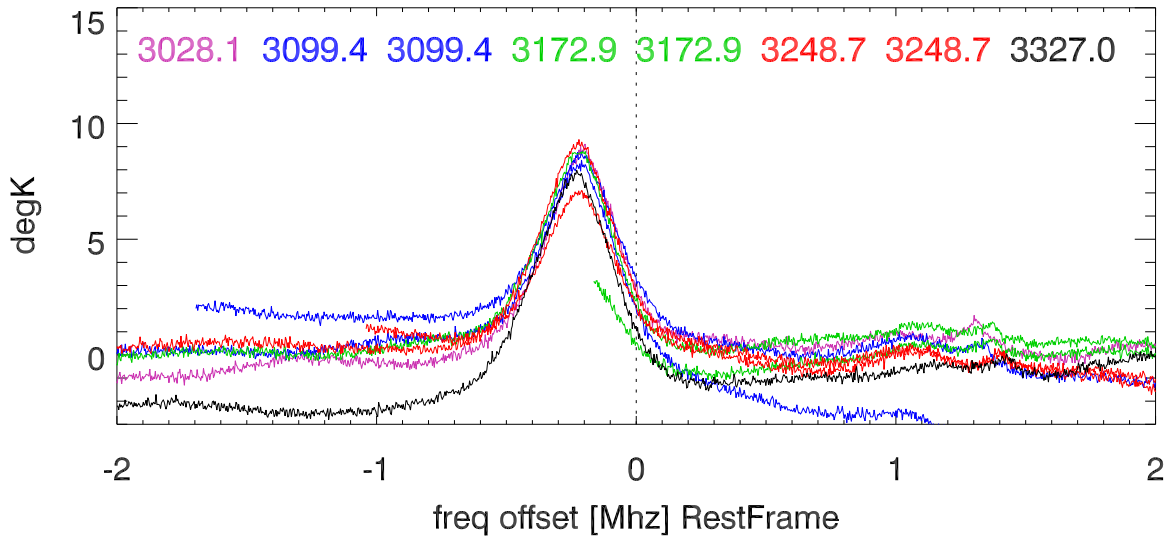

W51 avgd on/off-1 for 20100601

W51 avgd on/off-1 for 20100601

H_alfa 2997.7:3351.4 Mhz overplot lineNums

H_beta 2997.7:3351.4 Mhz overplot lineNums

H_gamma 2997.7:3351.4 Mhz overplot lineNums

He_alfa 2997.7:3351.4 Mhz overplot lineNums

He_beta 2997.7:3351.4 Mhz overplot lineNums

He_gamma 2997.7:3351.4 Mhz overplot lineNums

C_alfa 2997.7:3351.4 Mhz overplot lineNums

C_beta 2997.7:3351.4 Mhz overplot lineNums

C_gamma 2997.7:3351.4 Mhz overplot lineNums