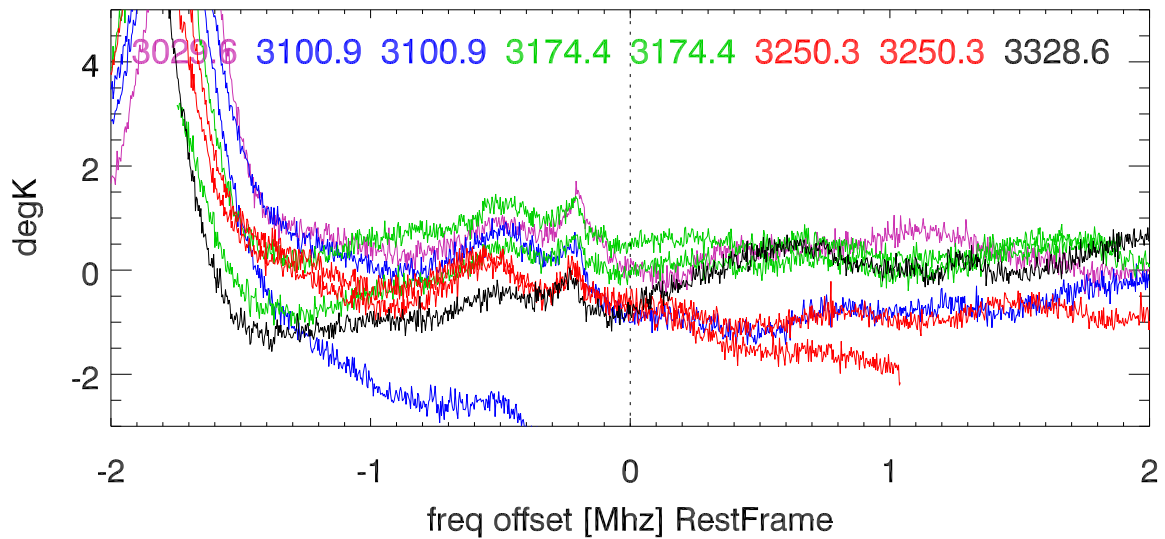

W51 avgd on/off-1 for 20100601

W51 avgd on/off-1 for 20100601

H_alfa 2997.7:3351.4 Mhz overplot lineNums

H_beta 2997.7:3351.4 Mhz overplot lineNums

H_gamma 2997.7:3351.4 Mhz overplot lineNums

He_alfa 2997.7:3351.4 Mhz overplot lineNums

He_beta 2997.7:3351.4 Mhz overplot lineNums

He_gamma 2997.7:3351.4 Mhz overplot lineNums

C_alfa 2997.7:3351.4 Mhz overplot lineNums

C_beta 2997.7:3351.4 Mhz overplot lineNums

C_gamma 2997.7:3351.4 Mhz overplot lineNums