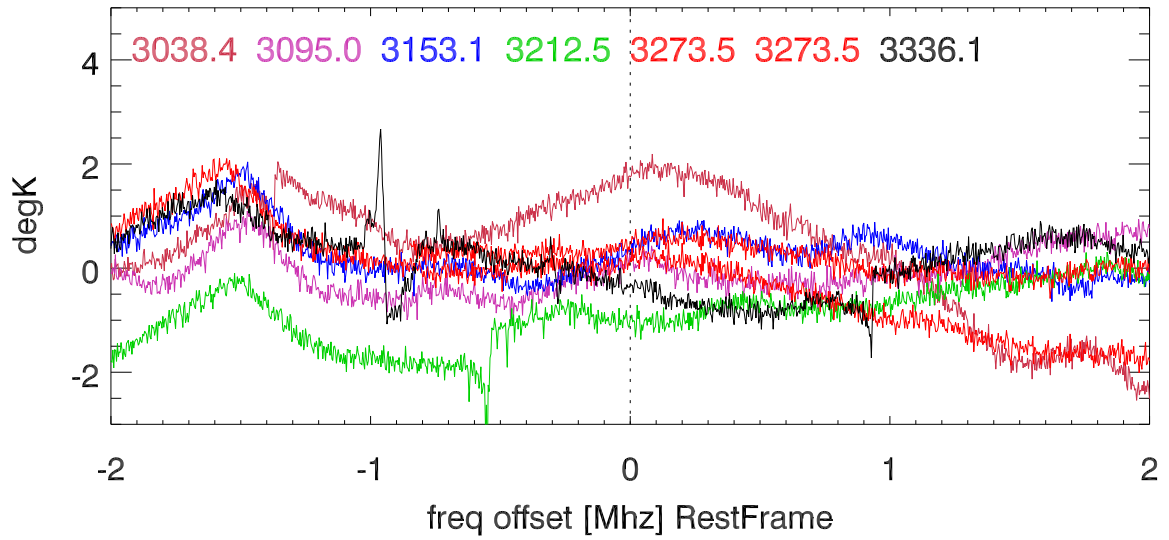

W51 avgd on/off-1 for 20100601

W51 avgd on/off-1 for 20100601

H_alfa 2997.7:3351.4 Mhz overplot lineNums

H_beta 2997.7:3351.4 Mhz overplot lineNums

H_gamma 2997.7:3351.4 Mhz overplot lineNums

He_alfa 2997.7:3351.4 Mhz overplot lineNums

He_beta 2997.7:3351.4 Mhz overplot lineNums

He_gamma 2997.7:3351.4 Mhz overplot lineNums

C_alfa 2997.7:3351.4 Mhz overplot lineNums

C_beta 2997.7:3351.4 Mhz overplot lineNums

C_gamma 2997.7:3351.4 Mhz overplot lineNums