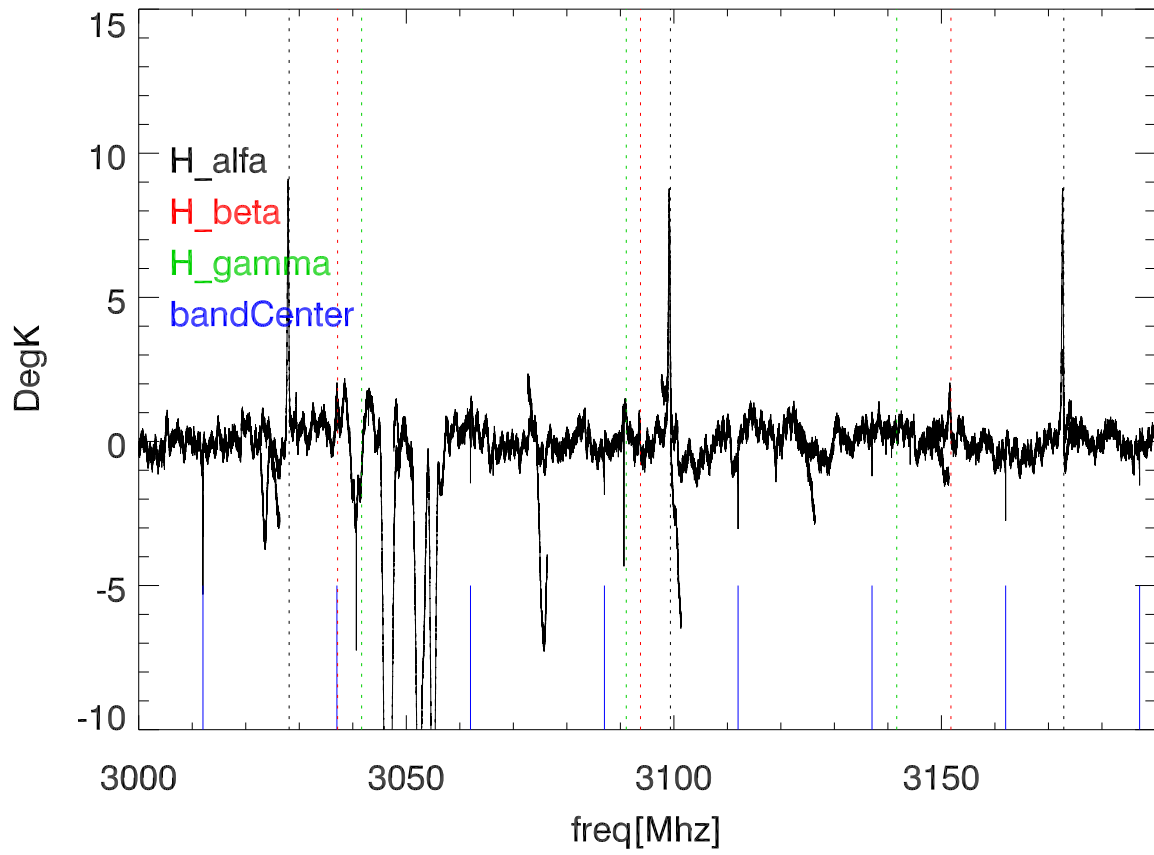

W51 avgd on/off-1 for 20100601

W51 avgd on/off-1 for 20100601

H_alfa 2997.7:3351.4 Mhz overplot lineNums

H_beta 2997.7:3351.4 Mhz overplot lineNums

H_gamma 2997.7:3351.4 Mhz overplot lineNums

He_alfa 2997.7:3351.4 Mhz overplot lineNums

He_beta 2997.7:3351.4 Mhz overplot lineNums

He_gamma 2997.7:3351.4 Mhz overplot lineNums

C_alfa 2997.7:3351.4 Mhz overplot lineNums

C_beta 2997.7:3351.4 Mhz overplot lineNums

C_gamma 2997.7:3351.4 Mhz overplot lineNums