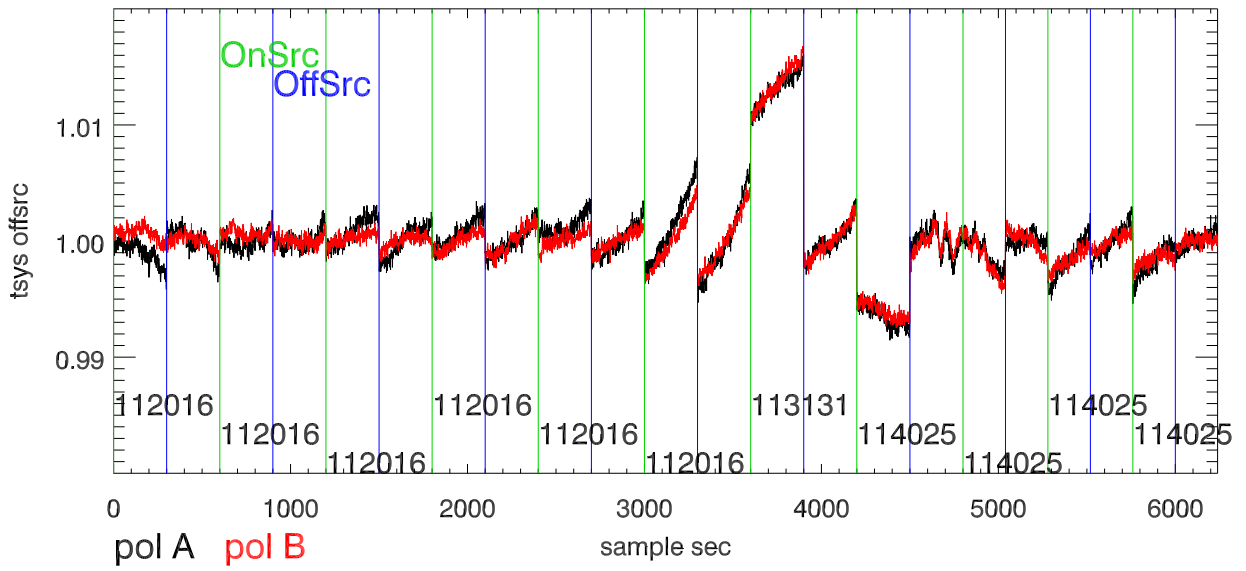

21apr13 a2749 lbw total power vs time. band 1

band 2

band 3

21apr13 a2335 on,offs overlotted. band 1 PoIA

band 1 PoIB

band 3 PoIA

band 3 PoIB