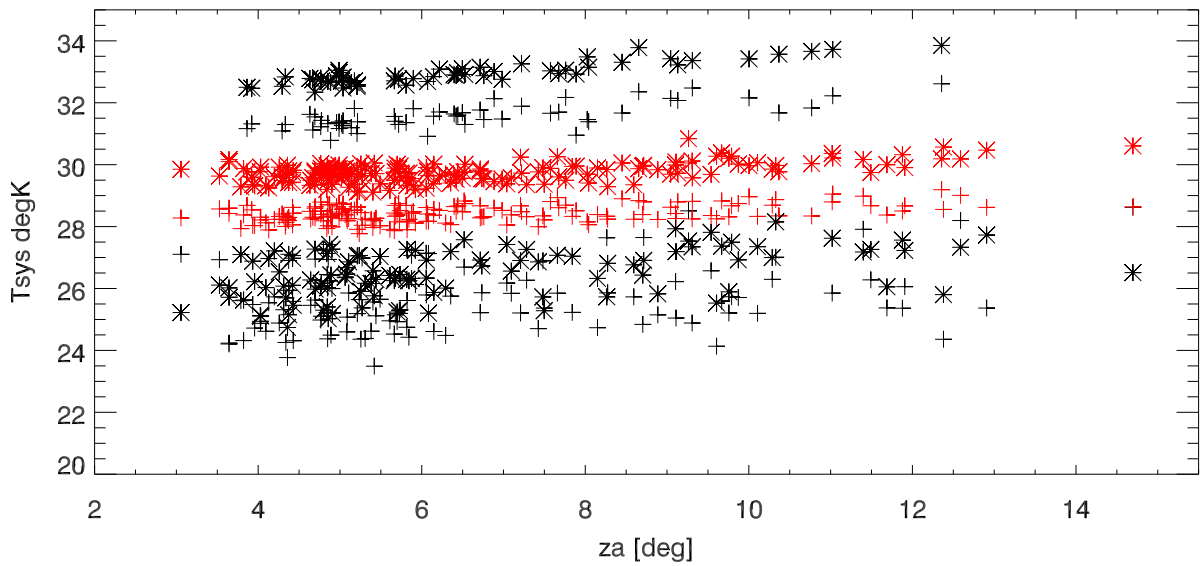

a2135 21oct-05dec10 Tsys vs Correlator mean spectral value

Tsys Vs za

Tsys Vs time (on,off pair)