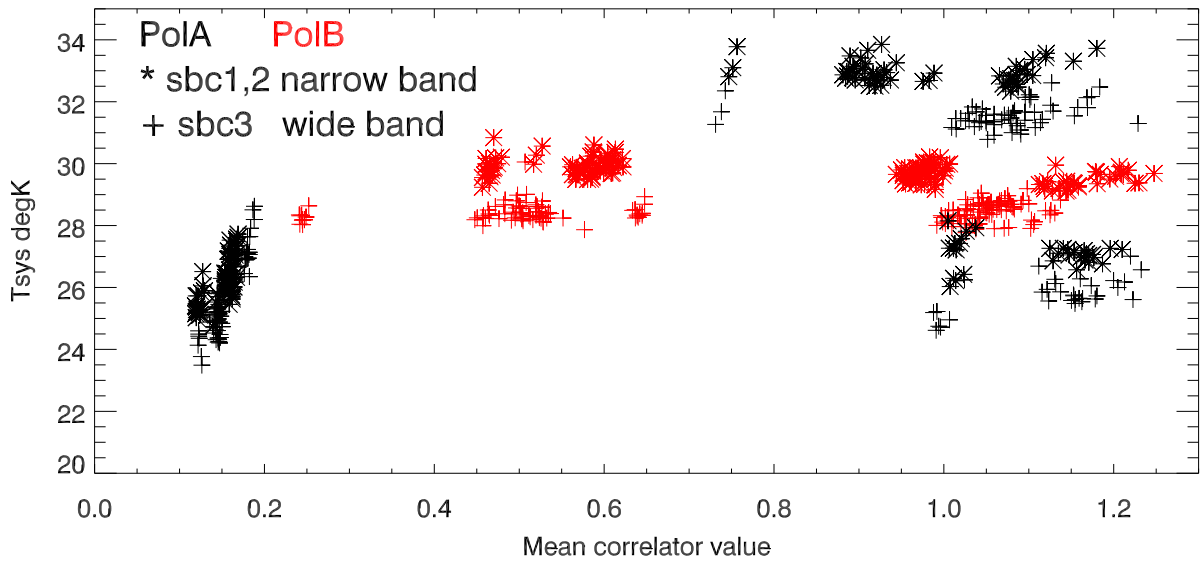

a2135 21oct-05dec10 Tsys vs Correlator mean spectral value

Tsys Vs za

Tsys Vs time (on,off pair)