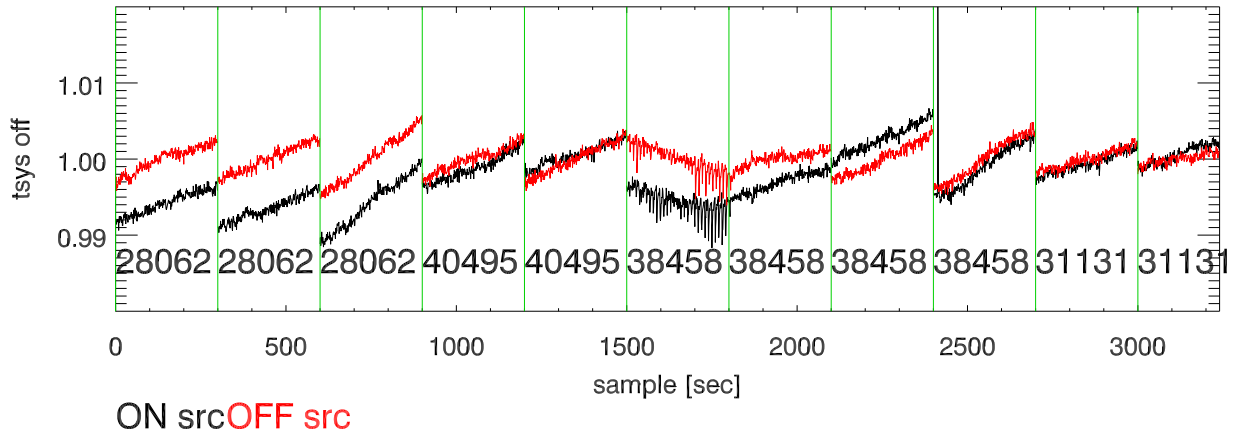

31jan11 a2335 lbw total power vs time. band 1

band 2

band 3

31jan11 a2335 on,offs overplotted. band 1 PoIA

band 1 PoIB

band 3 PoIA

band 3 PoIB