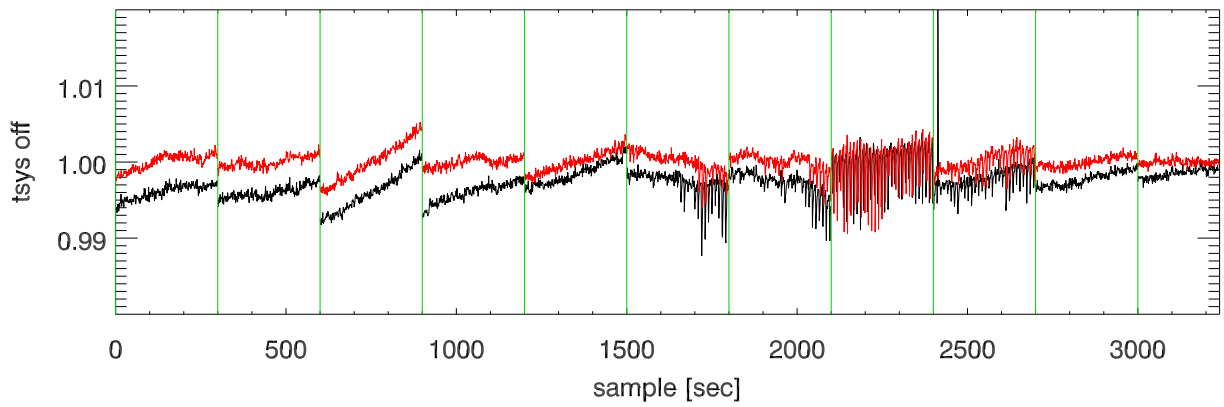

31jan11 a2335 lbw total power vs time. band 1

band 2

band 3

31jan11 a2335 on,offs overplotted. band 1 PoIA

band 1 PoIB

band 3 PoIA

band 3 PoIB