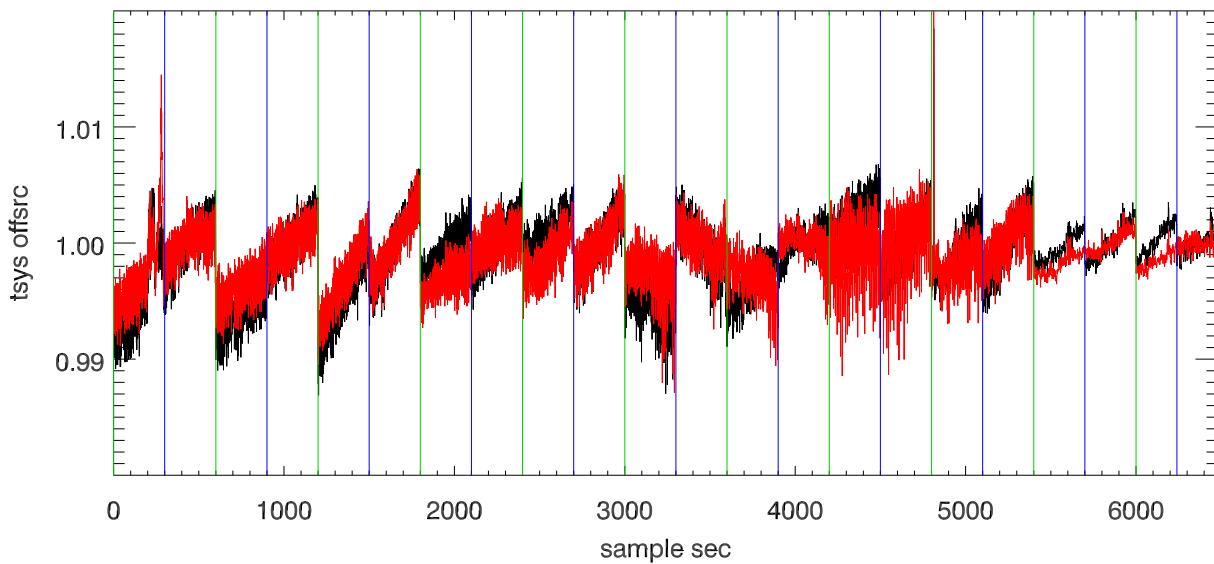

31jan11 a2335 lbw total power vs time. band 1

band 2

band 3

31jan11 a2335 on,offs overplotted. band 1 PoIA

band 1 PoIB

band 3 PoIA

band 3 PoIB