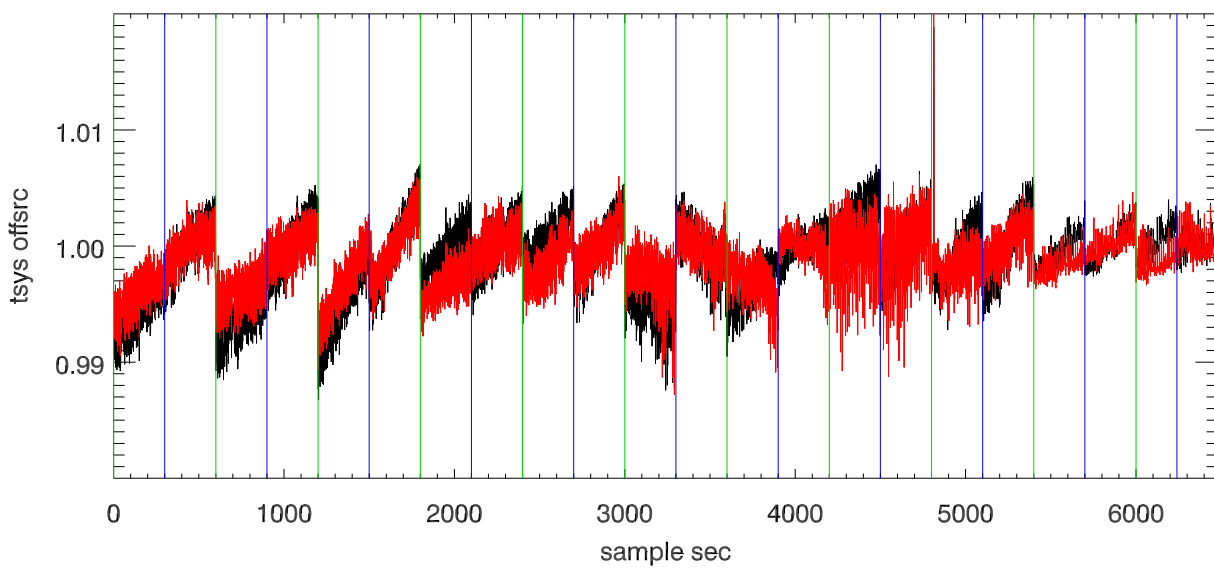

31jan11 a2335 lbw total power vs time. band 1

band 2

band 3

31jan11 a2335 on,offs overplotted. band 1 PoIA

band 1 PoIB

band 3 PoIA

band 3 PoIB