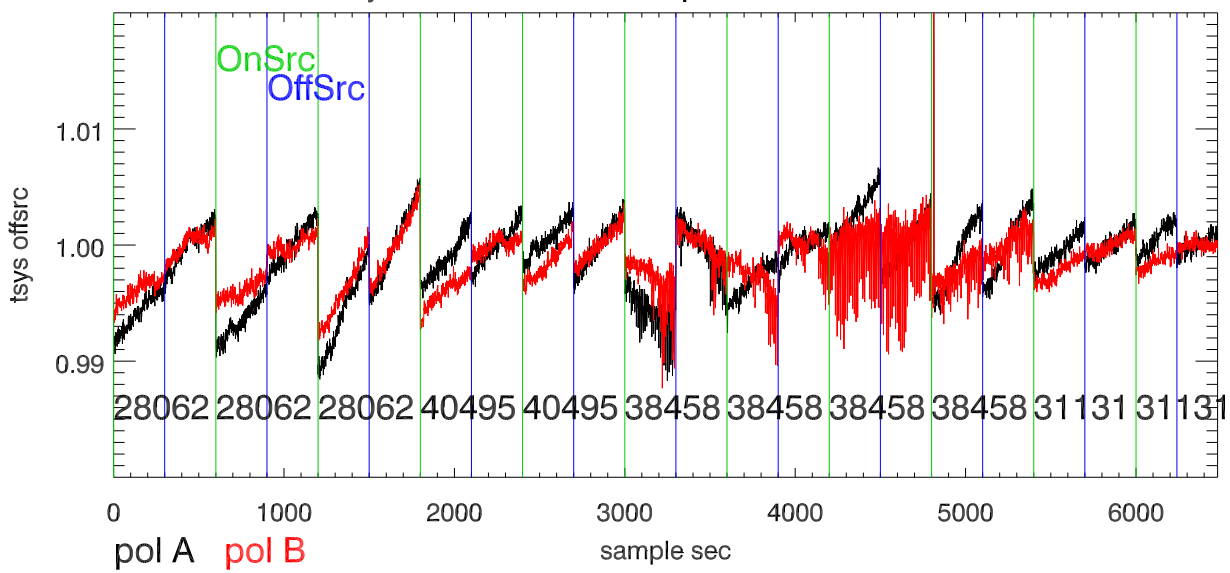

31jan11 a2335 lbw total power vs time. band 1

band 2

band 3

31jan11 a2335 on,offs overplotted. band 1 PoIA

band 1 PoIB

band 3 PoIA

band 3 PoIB