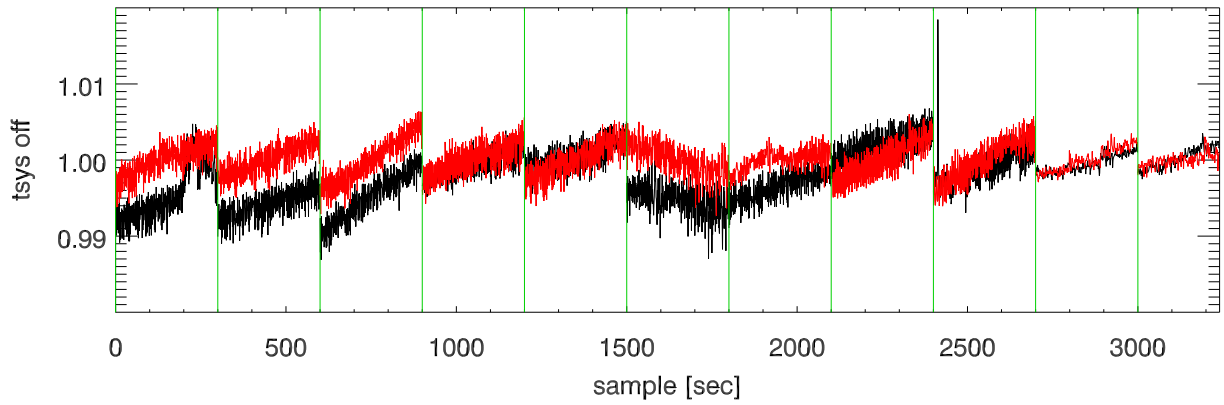

31jan11 a2335 lbw total power vs time. band 1

band 2

band 3

31jan11 a2335 on,offs overplotted. band 1 PoIA

band 1 PoIB

band 3 PoIA

band 3 PoIB