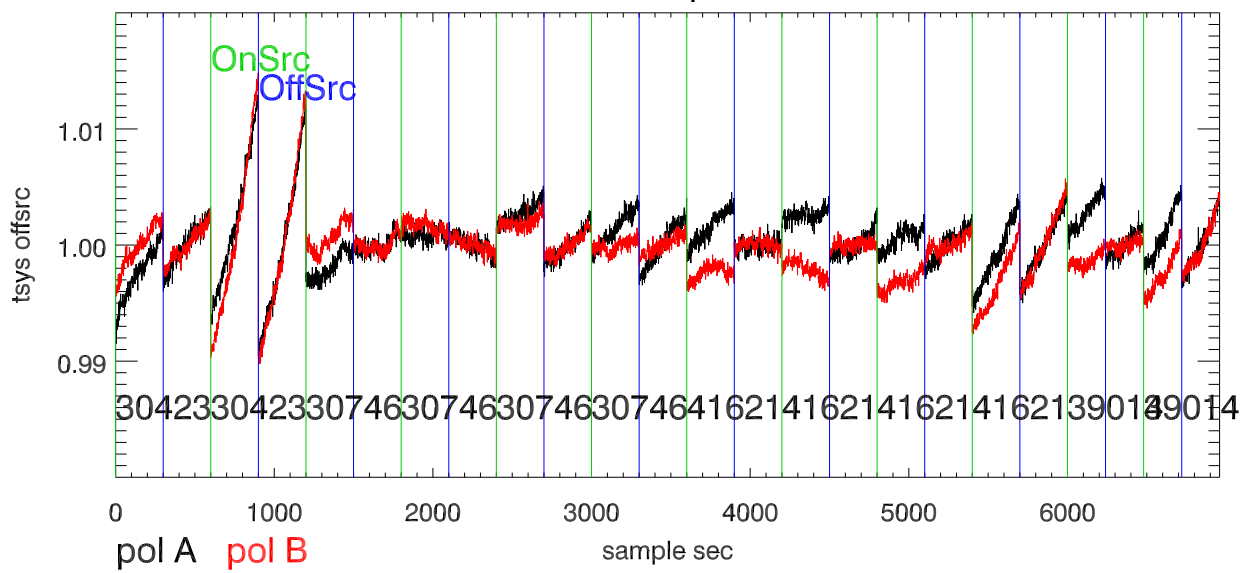

23mar11 a2335 lbw total power vs time. band 1

band 2

band 3

23mar11 a2335 on,offs overplotted. band 1 PoIA

band 1 PoIB

band 3 PoIA

band 3 PoIB