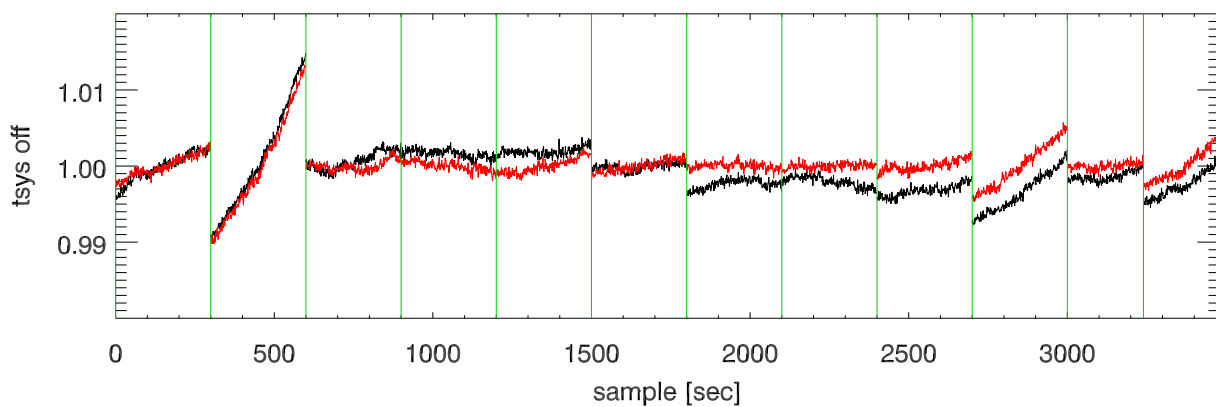

23mar11 a2335 lbw total power vs time. band 1

band 2

band 3

23mar11 a2335 on,offs overplotted. band 1 PoIA

band 1 PoIB

band 3 PoIA

band 3 PoIB