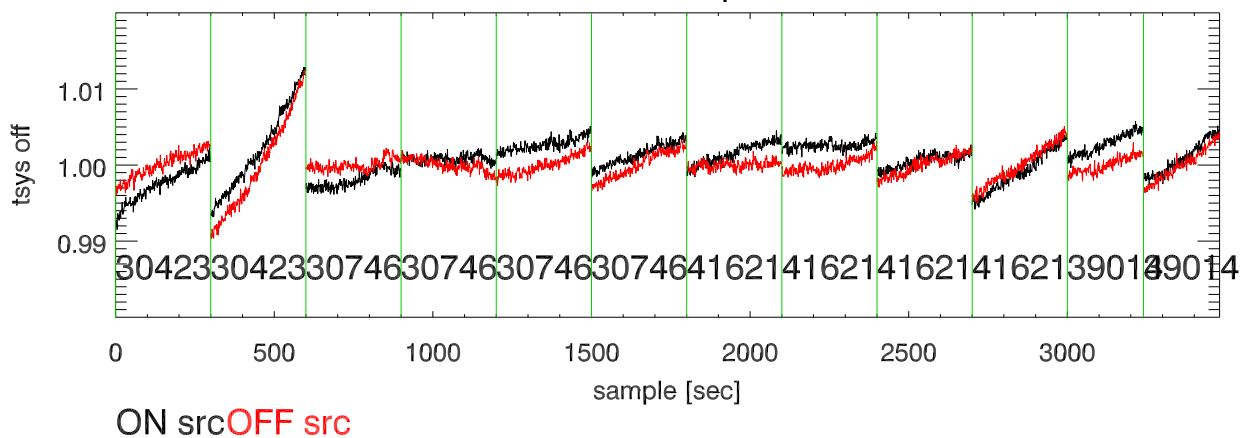

23mar11 a2335 lbw total power vs time. band 1

band 2

band 3

23mar11 a2335 on,offs overplotted. band 1 PoIA

band 1 PoIB

band 3 PoIA

band 3 PoIB