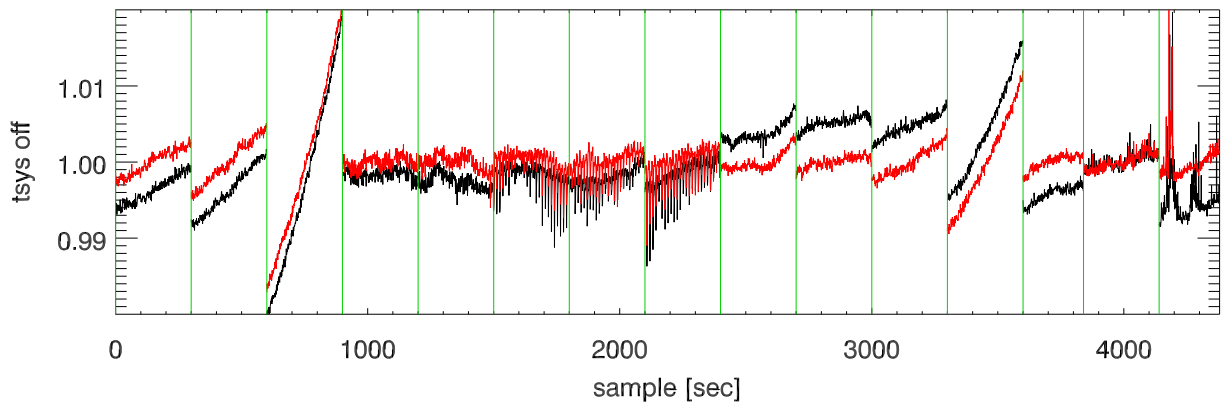

16may11 a2335 lbw total power vs time. band 1

band 2

band 3

16may11 a2335 on,offs overplotted. band 1 PoIA

band 1 PoIB

band 3 PoIA

band 3 PoIB