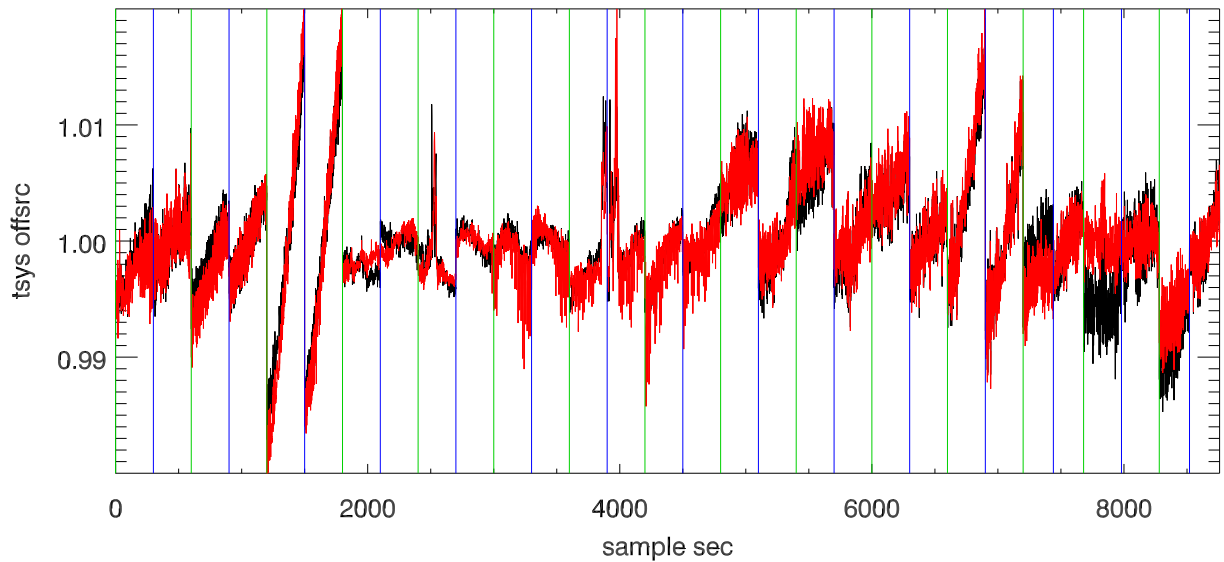

16may11 a2335 lbw total power vs time. band 1

band 2

band 3

16may11 a2335 on,offs overplotted. band 1 PoIA

band 1 PoIB

band 3 PoIA

band 3 PoIB