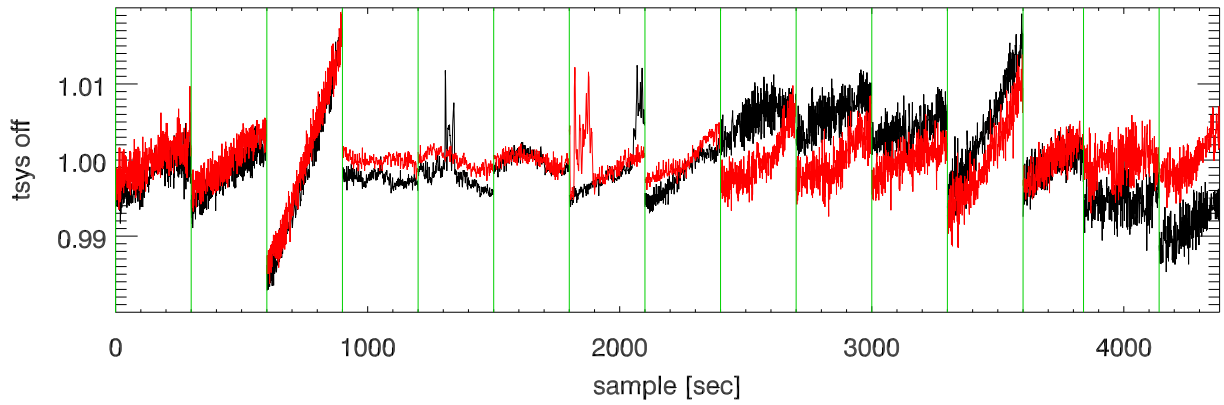

16may11 a2335 lbw total power vs time. band 1

band 2

band 3

16may11 a2335 on,offs overplotted. band 1 PoIA

band 1 PoIB

band 3 PoIA

band 3 PoIB