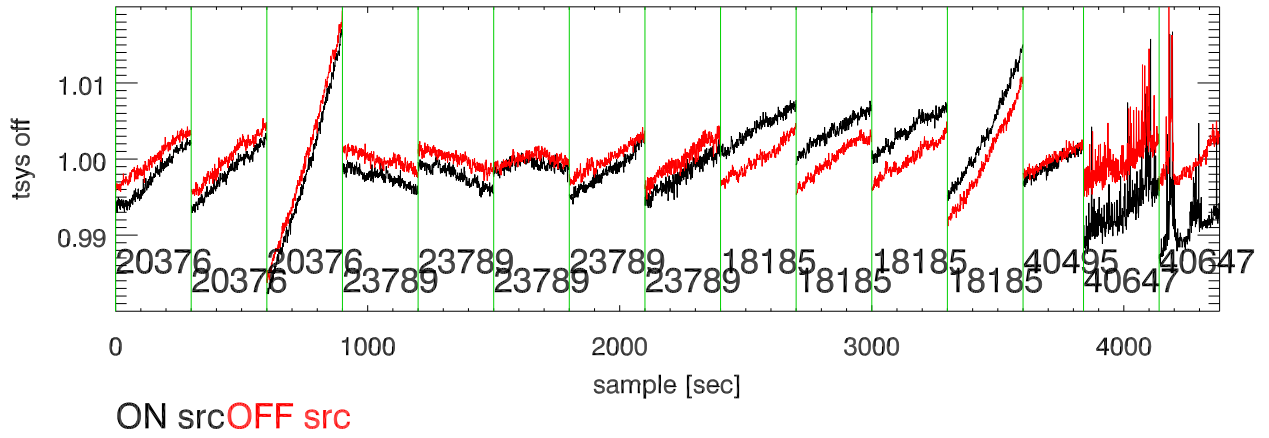

16may11 a2335 lbw total power vs time. band 1

band 2

band 3

16may11 a2335 on,offs overplotted. band 1 PoIA

band 1 PoIB

band 3 PoIA

band 3 PoIB