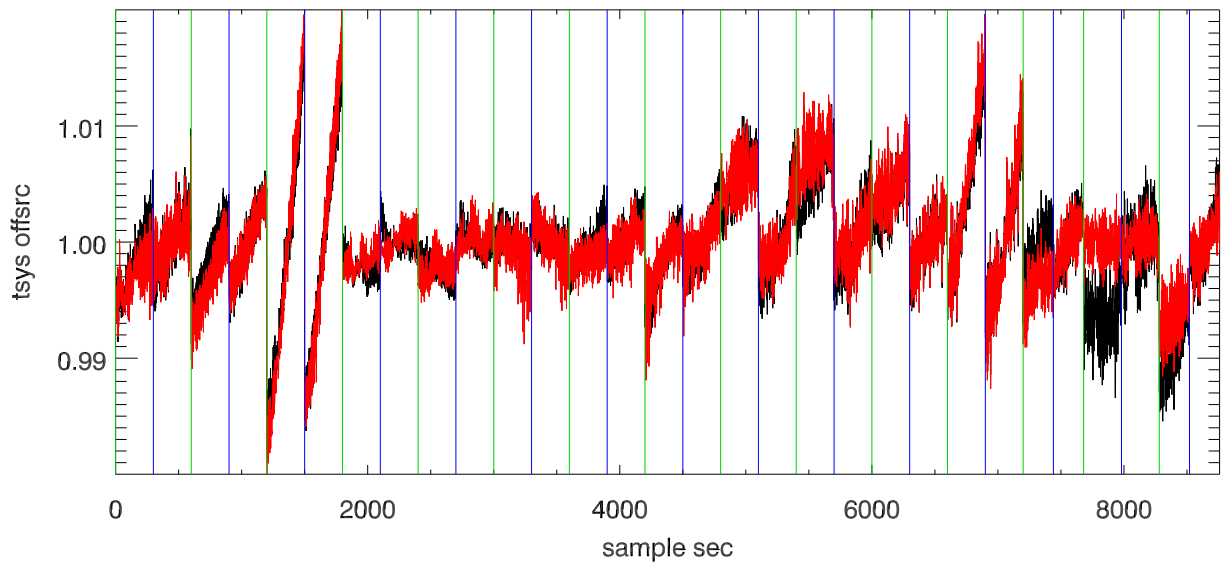

16may11 a2335 lbw total power vs time. band 1

band 2

band 3

16may11 a2335 on,offs overplotted. band 1 PoIA

band 1 PoIB

band 3 PoIA

band 3 PoIB