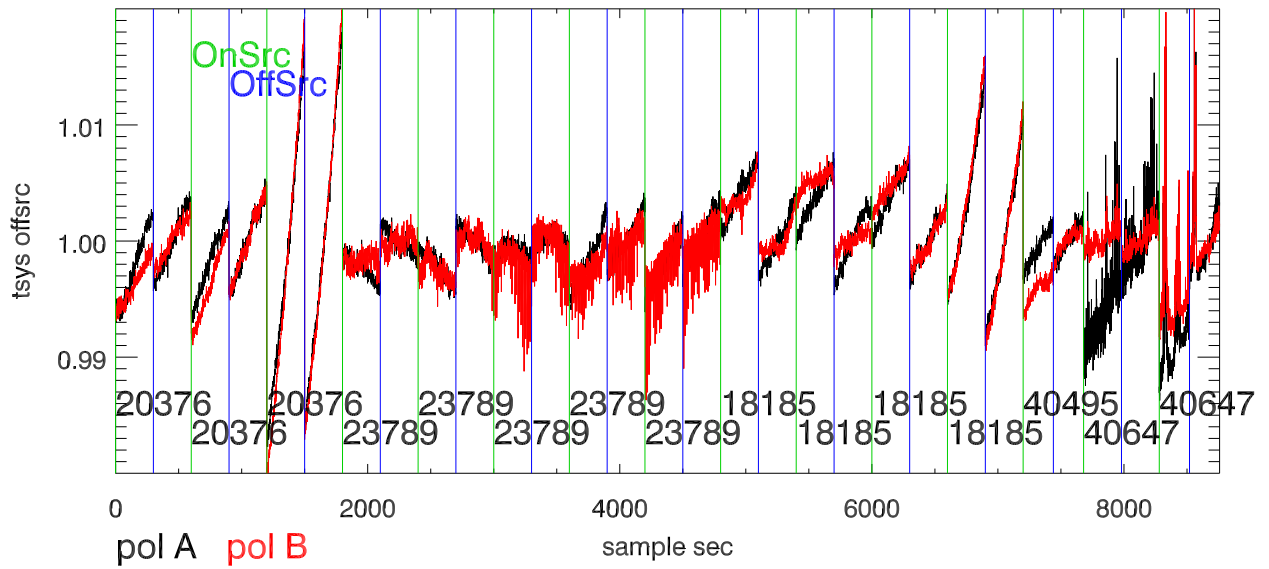

16may11 a2335 lbw total power vs time. band 1

band 2

band 3

16may11 a2335 on,offs overplotted. band 1 PoIA

band 1 PoIB

band 3 PoIA

band 3 PoIB