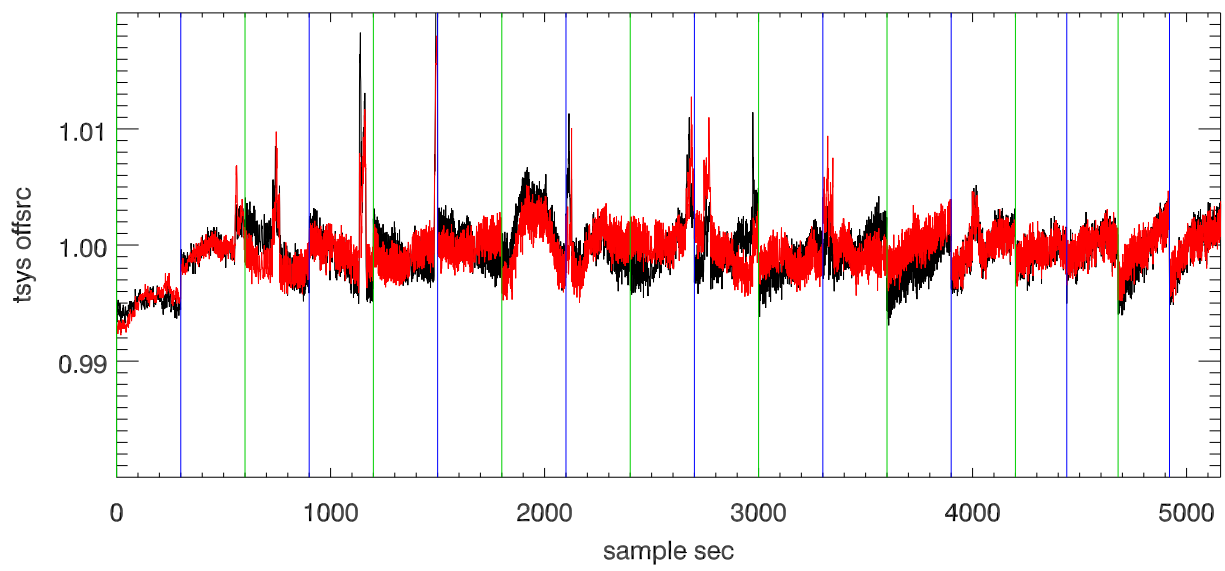

06oct10 a2335 lbw total power vs time. band 1

band 2

band 3

06oct10 a2335 on,offs overplotted. band 1 PoIA

ON src OFF src

band 1 PoIB

band 3 PoIA

band 3 PoIB