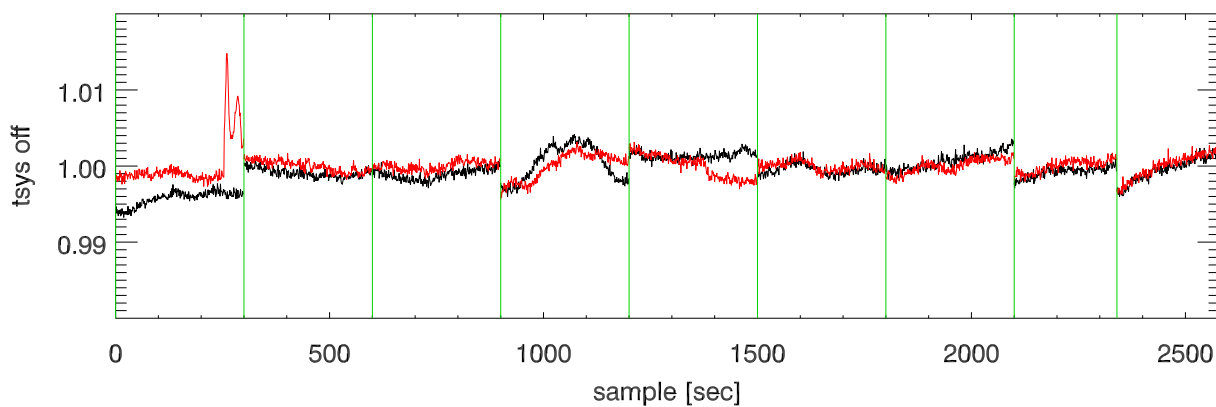

06oct10 a2335 lbw total power vs time. band 1

band 2

band 3

06oct10 a2335 on,offs overplotted. band 1 PoIA

ON src OFF src

band 1 PoIB

band 3 PoIA

band 3 PoIB