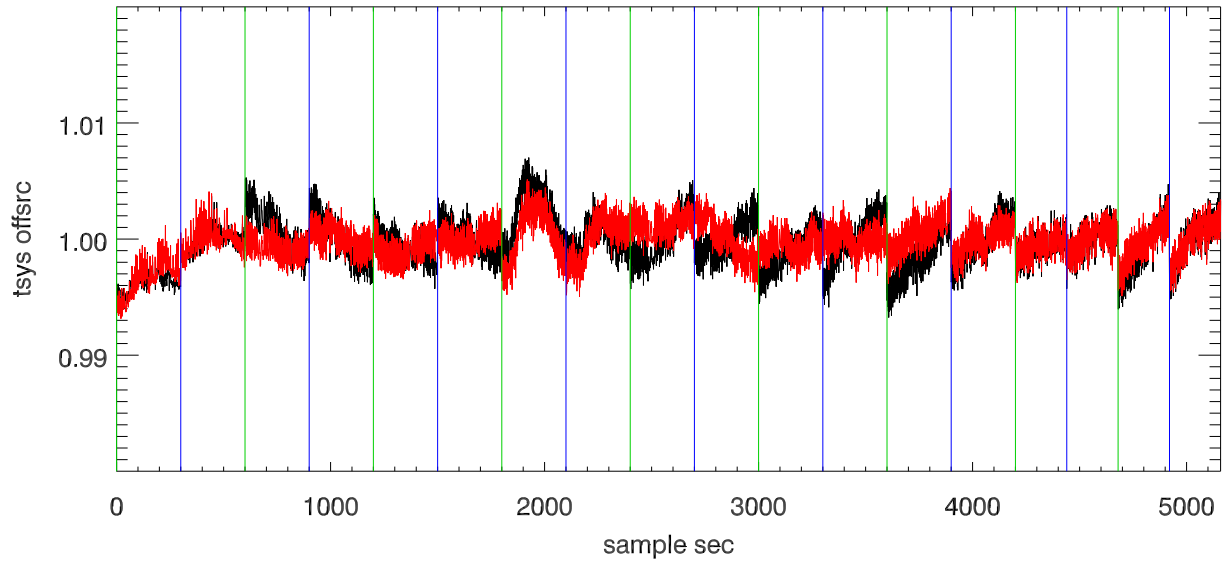

06oct10 a2335 lbw total power vs time. band 1

band 2

band 3

06oct10 a2335 on,offs overplotted. band 1 PoIA

ON src OFF src

band 1 PoIB

band 3 PoIA

band 3 PoIB