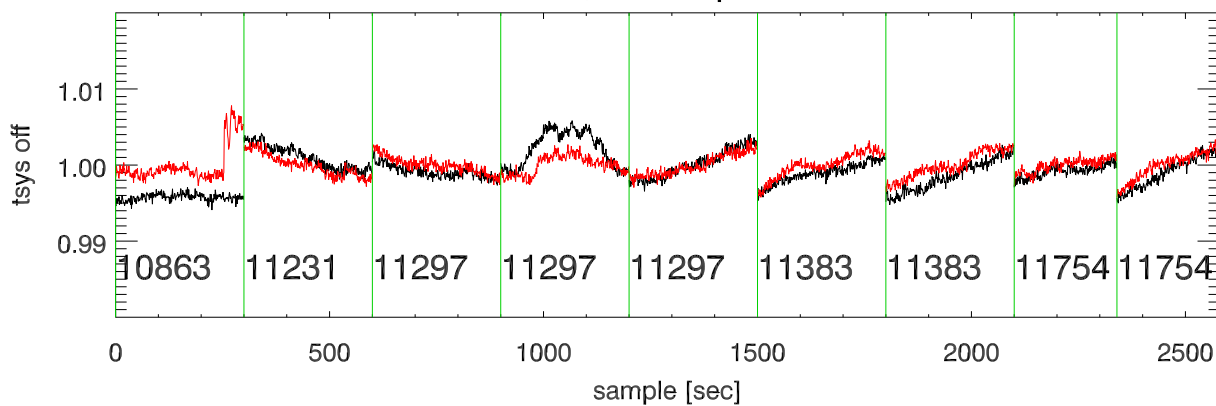

06oct10 a2335 lbw total power vs time. band 1

band 2

band 3

06oct10 a2335 on,offs overplotted. band 1 PoIA

ON src OFF src

band 1 PoIB

band 3 PoIA

band 3 PoIB