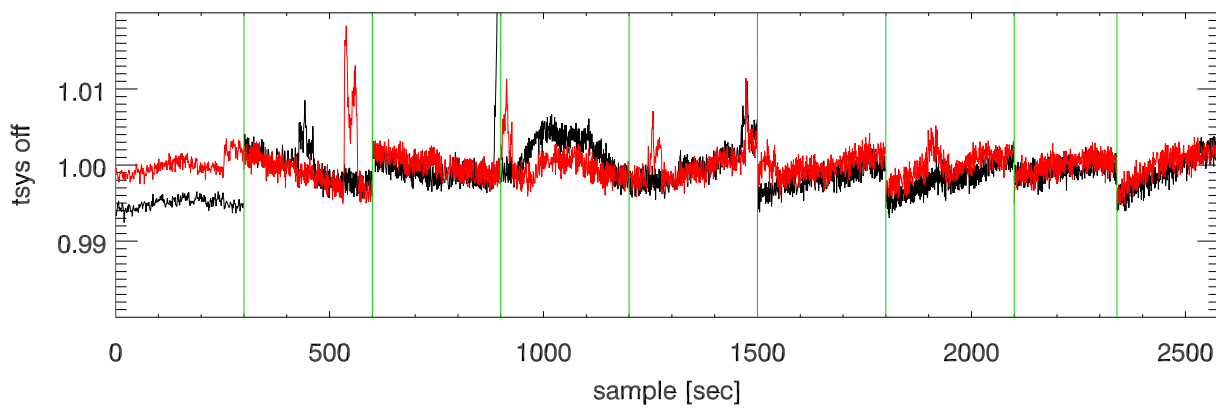

06oct10 a2335 lbw total power vs time. band 1

band 2

band 3

06oct10 a2335 on,offs overplotted. band 1 PoIA

ON src OFF src

band 1 PoIB

band 3 PoIA

band 3 PoIB