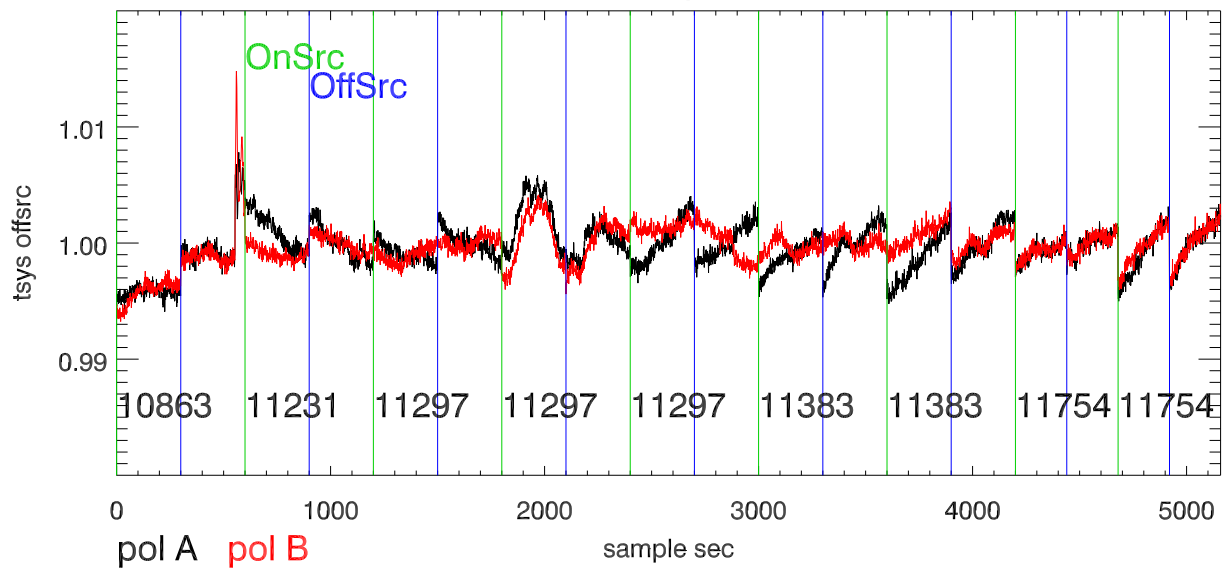

06oct10 a2335 lbw total power vs time. band 1

band 2

band 3

06oct10 a2335 on,offs overplotted. band 1 PoIA

ON src OFF src

band 1 PoIB

band 3 PoIA

band 3 PoIB