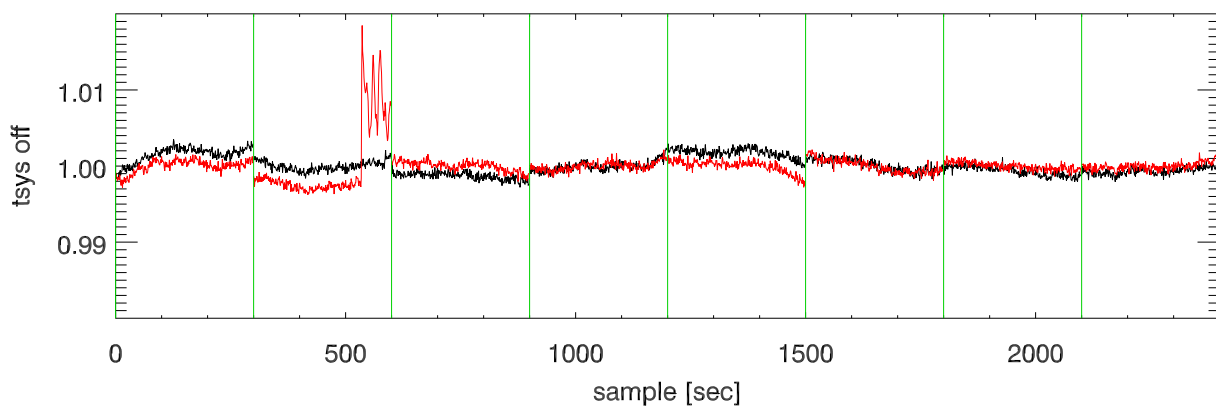

03oct10 a2335 lbw total power vs time. band 1

band 2

band 3

03oct10 a2335 on,offs overplotted. band 1 PoIA

band 1 PoIB

band 3 PoIA

band 3 PoIB