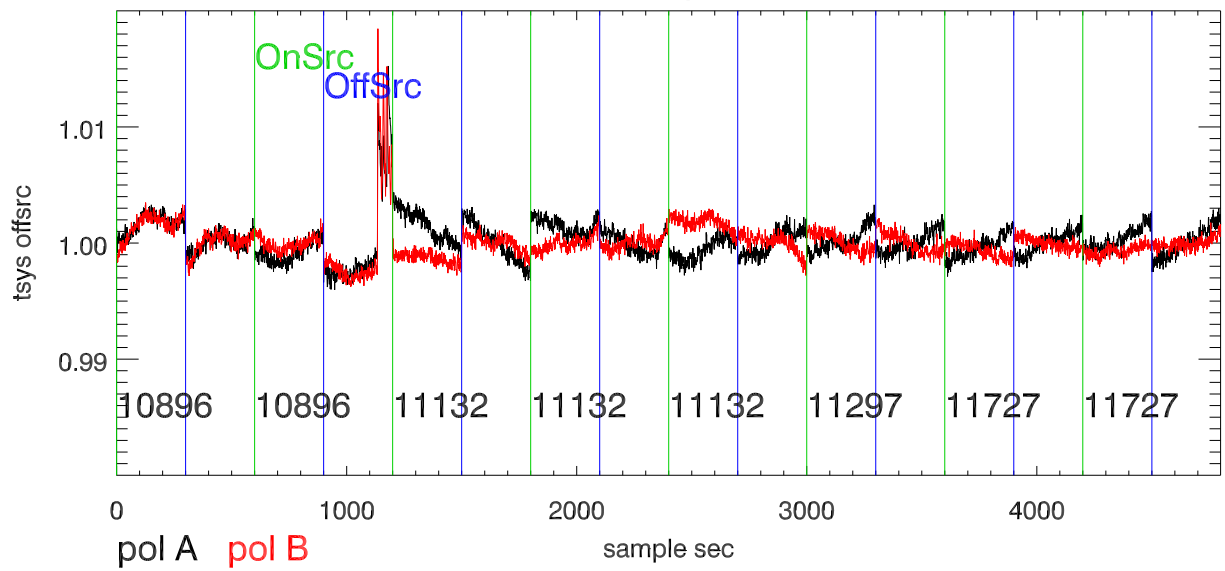

03oct10 a2335 lbw total power vs time. band 1

band 2

band 3

03oct10 a2335 on,offs overplotted. band 1 PoIA

band 1 PoIB

band 3 PoIA

band 3 PoIB