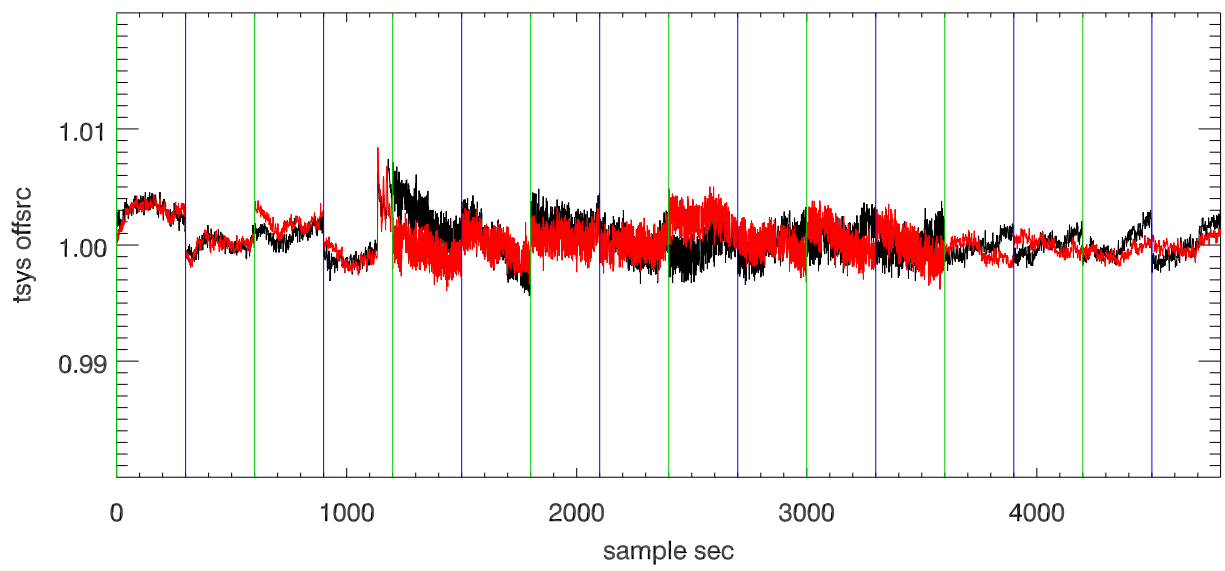

03oct10 a2335 lbw total power vs time. band 1

band 2

band 3

03oct10 a2335 on,offs overplotted. band 1 PoIA

band 1 PoIB

band 3 PoIA

band 3 PoIB