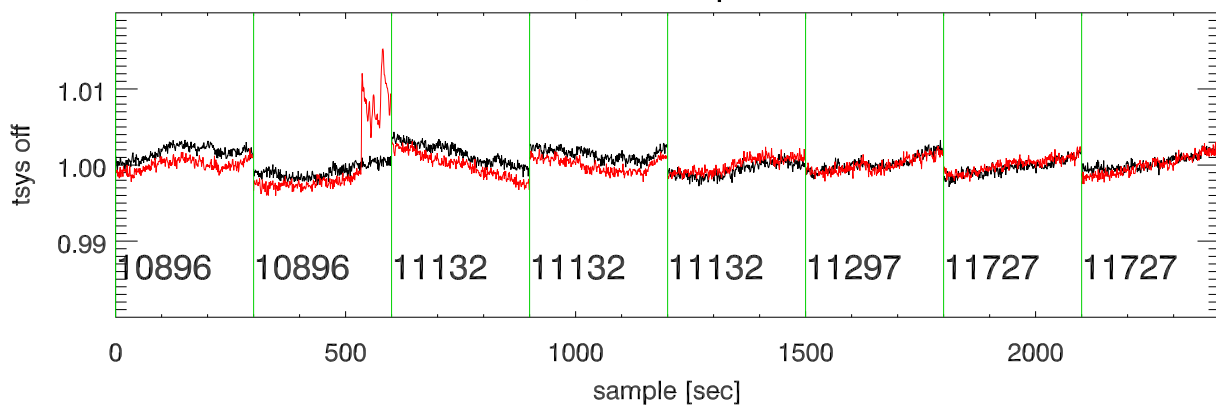

03oct10 a2335 lbw total power vs time. band 1

band 2

band 3

03oct10 a2335 on,offs overplotted. band 1 PoIA

band 1 PoIB

band 3 PoIA

band 3 PoIB