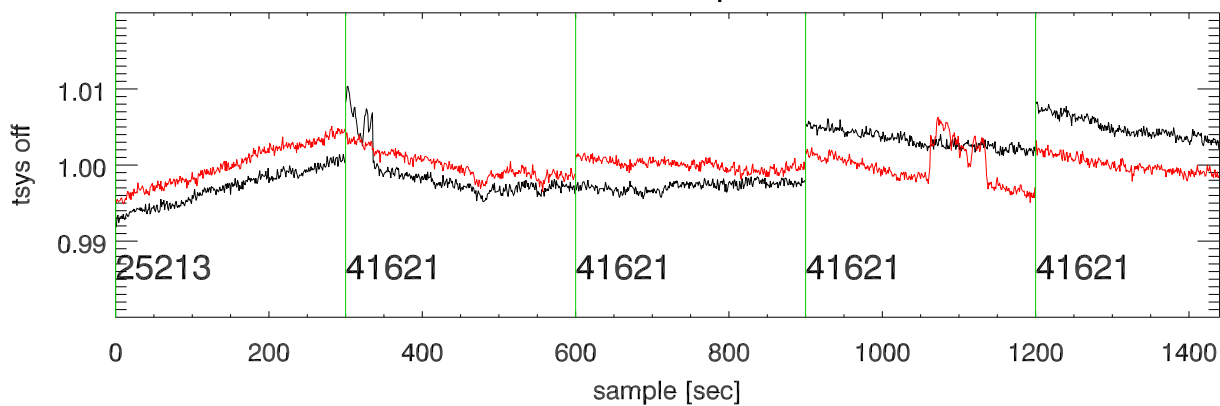

01feb11 a2335 lbw total power vs time. band 1

band 2

band 3

01feb11 a2335 on,offs overplotted. band 1 PoIA

band 1 PoIB

band 3 PoIA

band 3 PoIB