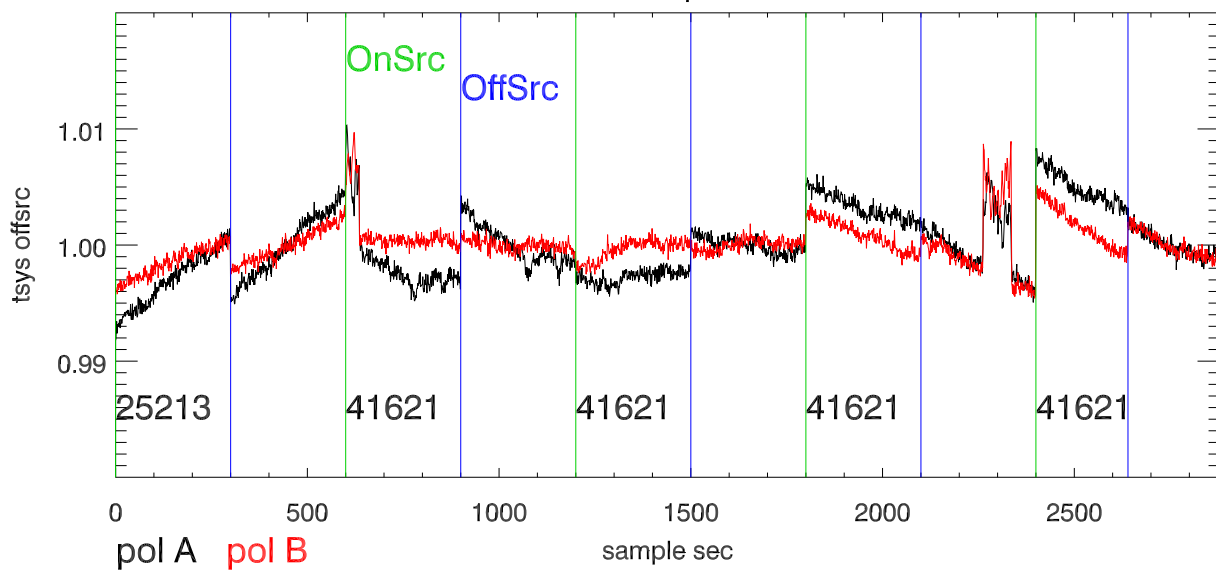

01feb11 a2335 lbw total power vs time. band 1

band 2

band 3

01feb11 a2335 on,offs overplotted. band 1 PoIA

band 1 PoIB

band 3 PoIA

band 3 PoIB