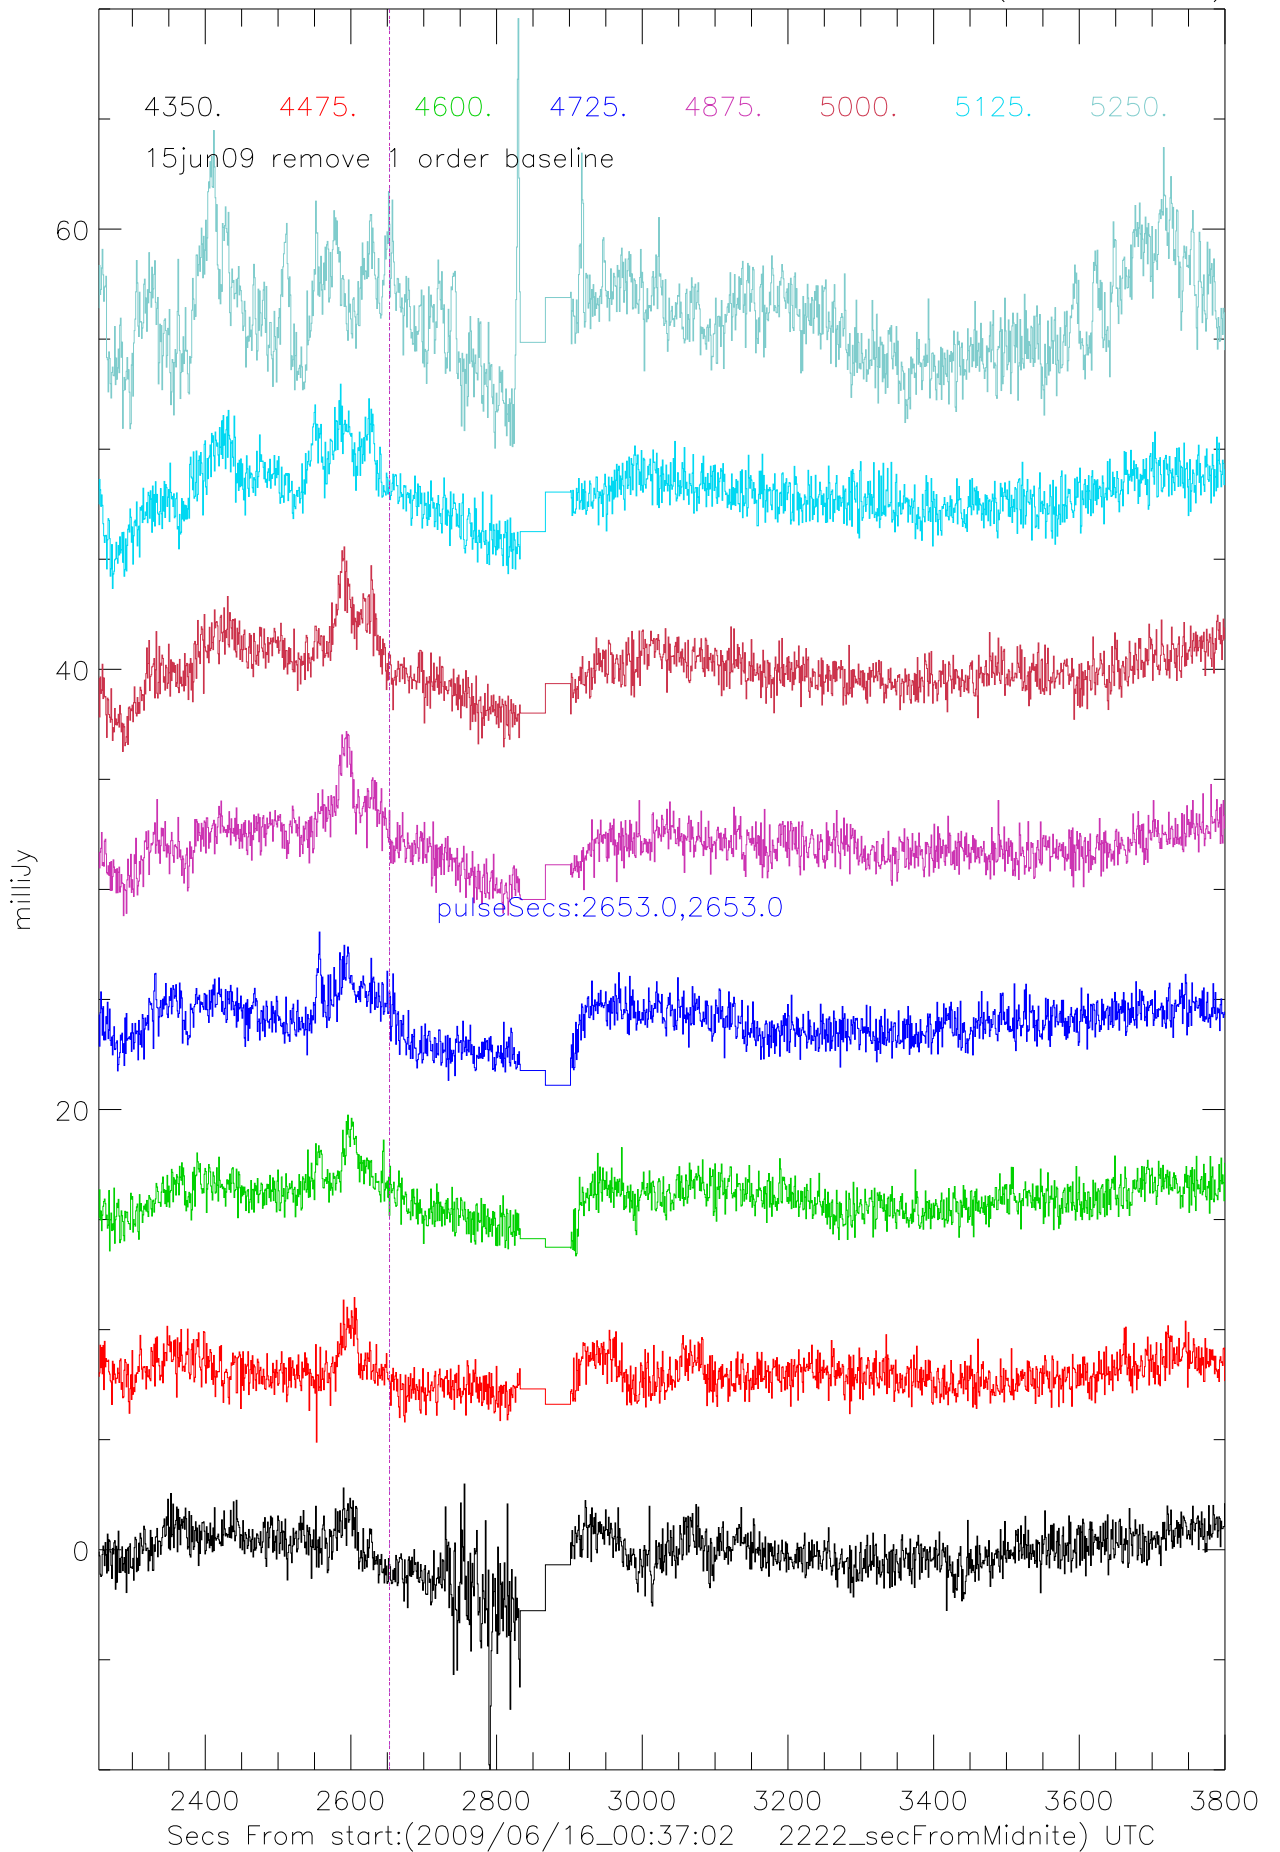

A2414 StokesV vs time. Colors are 100Mhz TotPwr(with offsets)

A2414 StokesV vs time. Colors are 100Mhz TotPwr(with offsets)